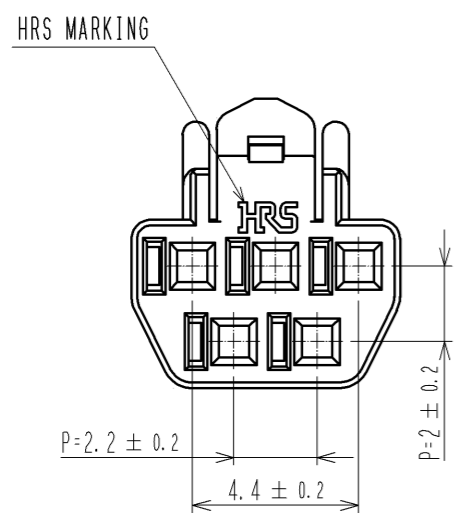

1> FIGURE-1 CONTACT No. MARKING (10:1)

MATING FIGURE

NOTE. 1> MARKINGS AT THE INDICATED POSITIONS ARE CONTACT NO. MARKING. AND SHAPES ARE SHOWN IN FIGURE-1.
2. PER PACK : 100 PIECES.
3. THE DIMENSIONS IN PARENTHESIS ARE FOR REFERENCE.

NO.	MATERIAL	FINISH . REMARKS	NO.	MATERIAL	FINISH . REMARKS		
			1	PBT	UL94V-0 (BLACK)		
UNITS	mm	SCALE	COUNT	DESCRIPTION OF REVISIONS	DESIGNED	CHECKED	DATE
		5 : 1	△				
APPROVED : KI. AKIYAMA			13.09.17	DRAWING NO. EDC3-351973-01			
CHECKED : OM. MIYAMOTO			13.09.13	PART NO. DF62C-5S-2.2C(11)			
DESIGNED : TH. YOSHIZAWA			13.09.13	CODE NO. CL544-0568-2-11			
DRAWN : MI. SAKIMURA			13.09.09				