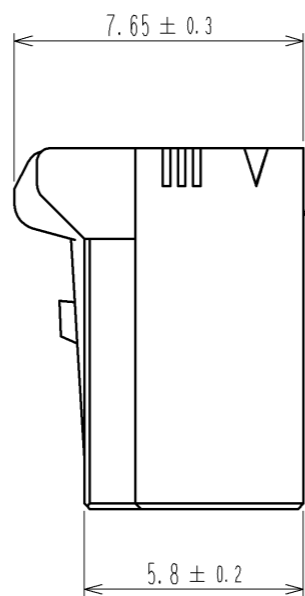

1> FIGURE-1 CONTACT No. MARKING (10:1)

MATING FIGURE

NOTE. 1> MARKINGS AT THE INDICATED POSITIONS ARE CONTACT NO. MARKING. AND SHAPES ARE SHOWN IN FIGURE-1.
2. PER PACK : 100 PIECES.
3. THE DIMENSIONS IN PARENTHESIS ARE FOR REFERENCE.

NO.	MATERIAL	FINISH . REMARKS	NO.	MATERIAL	FINISH . REMARKS		
			1	PBT	UL94V-0 (BLACK)		
UNITS	mm	SCALE	COUNT	DESCRIPTION OF REVISIONS	DESIGNED	CHECKED	DATE
		5 : 1	△				
APPROVED : KI. AKIYAMA			13.09.17	DRAWING NO. EDC3-351973-01			
CHECKED : OM. MIYAMOTO			13.09.13	PART NO. DF62C-5S-2.2C(11)			
DESIGNED : TH. YOSHIZAWA			13.09.13	CODE NO. CL544-0568-2-11			
DRAWN : MI. SAKIMURA			13.09.09				