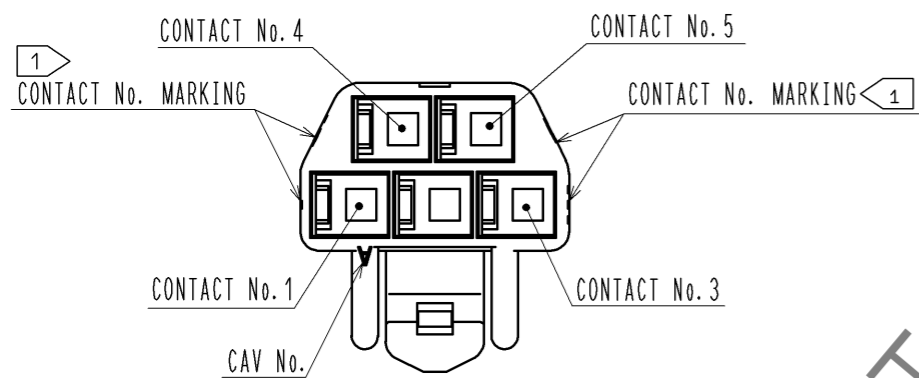

1> FIGURE-1 CONTACT No. MARKING (10:1)

MATING FIGURE

NOTE. 1> MARKINGS AT THE INDICATED POSITIONS ARE CONTACT NO. MARKING. AND SHAPES ARE SHOWN IN FIGURE-1.
2. PER PACK : 100 PIECES.
3. THE DIMENSIONS IN PARENTHESIS ARE FOR REFERENCE.

NO.	MATERIAL	FINISH . REMARKS	NO.	MATERIAL	FINISH . REMARKS		
			1	PBT	UL94V-0 (BLACK)		
UNITS	mm	SCALE	COUNT	DESCRIPTION OF REVISIONS	DESIGNED	CHECKED	DATE
		5 : 1	△				
APPROVED : KI. AKIYAMA			13.09.17	DRAWING NO. EDC3-351973-01			
CHECKED : OM. MIYAMOTO			13.09.13	PART NO. DF62C-5S-2.2C(11)			
DESIGNED : TH. YOSHIZAWA			13.09.13	CODE NO. CL544-0568-2-11			
DRAWN : MI. SAKIMURA			13.09.09				