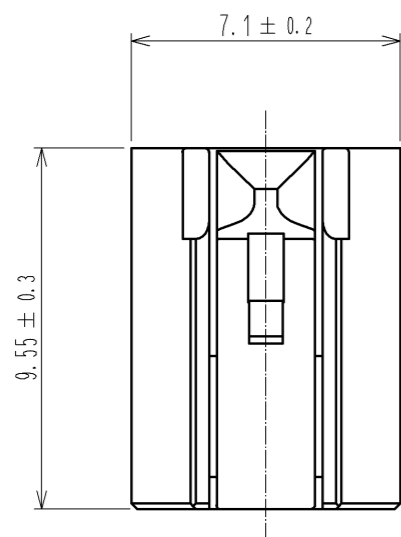

1> FIGURE-1 CONTACT No. MARKING (10:1)

MATING FIGURE

NOTE. 1> MARKINGS AT THE INDICATED POSITIONS ARE CONTACT NO. MARKING. AND SHAPES ARE SHOWN IN FIGURE-1.
2. PER PACK : 100 PIECES.
3. THE DIMENSIONS IN PARENTHESIS ARE FOR REFERENCE.

NO.	MATERIAL	FINISH . REMARKS	NO.	MATERIAL	FINISH . REMARKS		
			1	PBT	UL94V-0 (BLACK)		
UNITS	mm	SCALE	COUNT	DESCRIPTION OF REVISIONS	DESIGNED	CHECKED	DATE
		5 : 1	△				
APPROVED : KI. AKIYAMA			13.09.17	DRAWING NO. EDC3-351973-01			
CHECKED : OM. MIYAMOTO			13.09.13	PART NO. DF62C-5S-2.2C(11)			
DESIGNED : TH. YOSHIZAWA			13.09.13	CODE NO. CL544-0568-2-11			
DRAWN : MI. SAKIMURA			13.09.09				