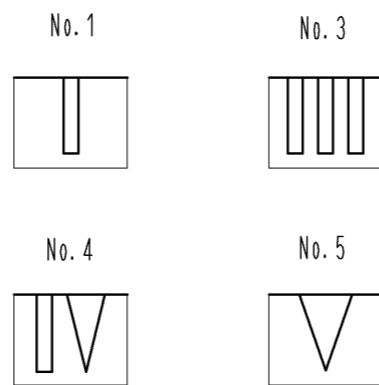

1> FIGURE-1 CONTACT No. MARKING (10:1)

MATING FIGURE

NOTE. 1> MARKINGS AT THE INDICATED POSITIONS ARE CONTACT NO. MARKING. AND SHAPES ARE SHOWN IN FIGURE-1.
2. PER PACK : 100 PIECES.
3. THE DIMENSIONS IN PARENTHESIS ARE FOR REFERENCE.

NO.	MATERIAL	FINISH . REMARKS	NO.	MATERIAL	FINISH . REMARKS		
			1	PBT	UL94V-0 (BLACK)		
UNITS	mm	SCALE	COUNT	DESCRIPTION OF REVISIONS	DESIGNED	CHECKED	DATE
		5 : 1	△				
APPROVED : KI. AKIYAMA			13.09.17	DRAWING NO. EDC3-351973-01			
CHECKED : OM. MIYAMOTO			13.09.13	PART NO. DF62C-5S-2.2C(11)			
DESIGNED : TH. YOSHIZAWA			13.09.13	CODE NO. CL544-0568-2-11			
DRAWN : MI. SAKIMURA			13.09.09				