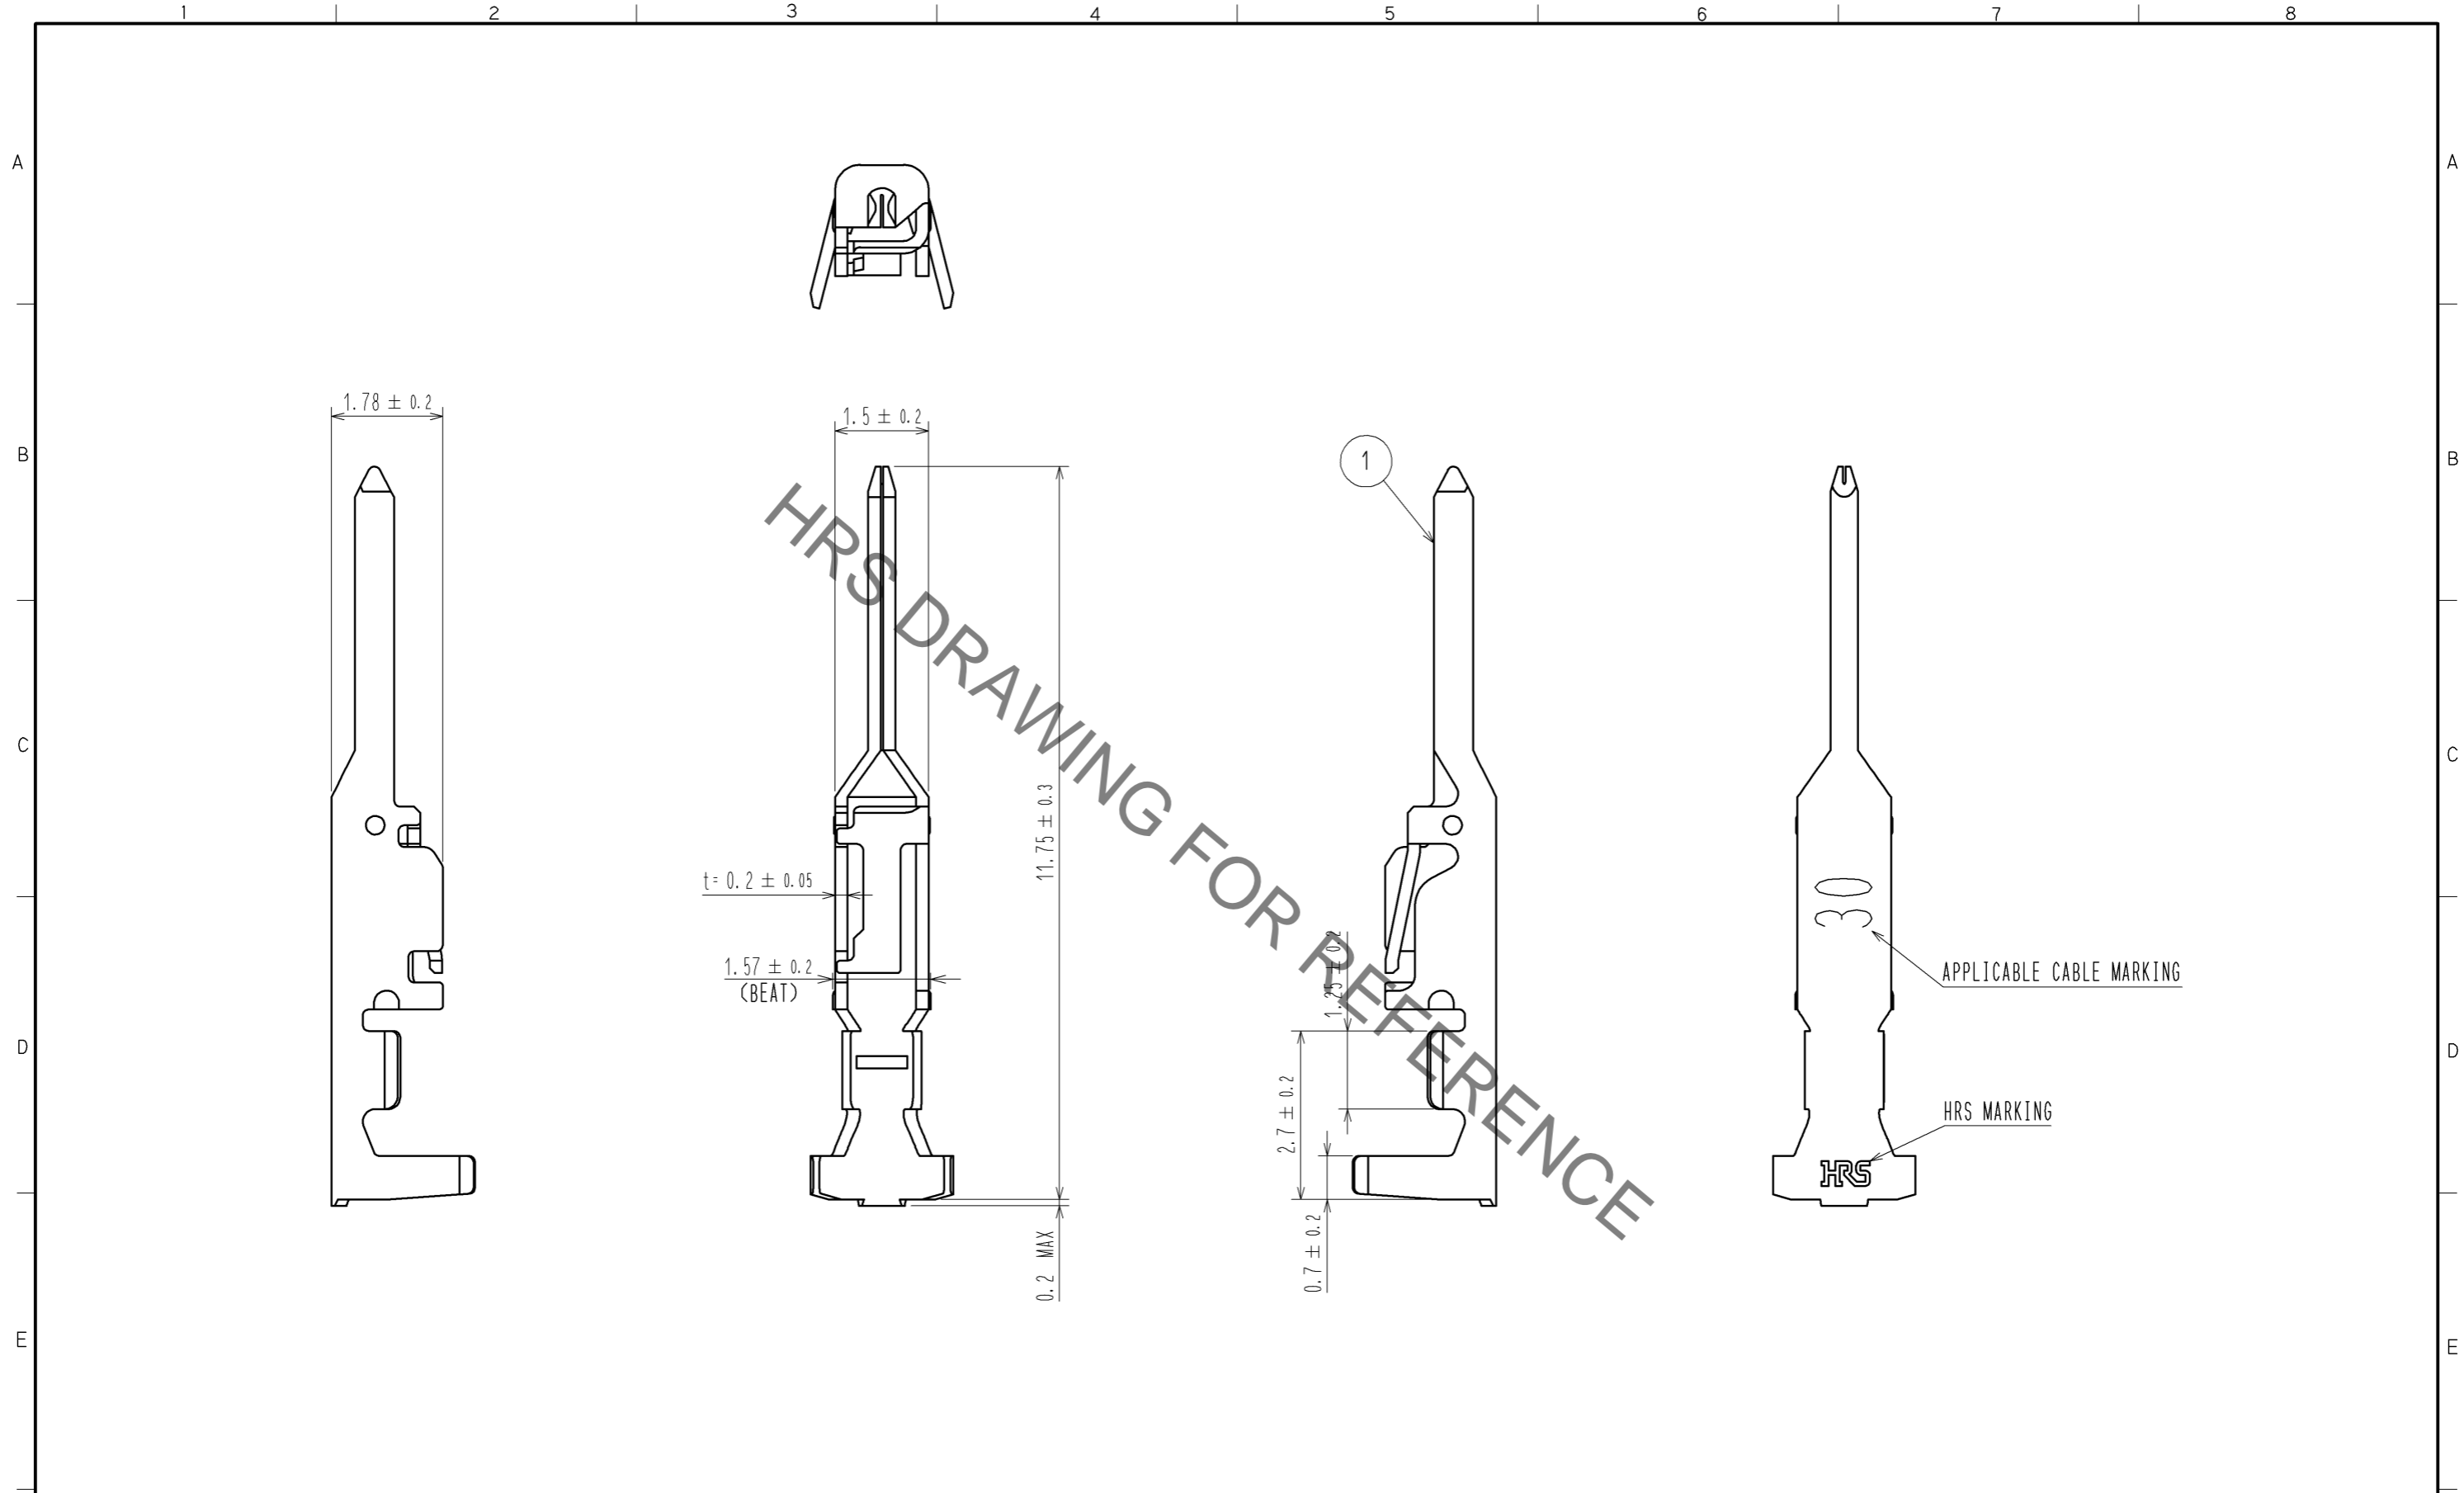

NOTE 1. 1PACK:100 CONTACTS

NO.		MATERIAL		FINISH . REMARKS		NO.		MATERIAL		FINISH . REMARKS	
		1		PHOSPHOR BRONZE				TIN PLATING $1 \mu\text{m}$ MIN			
UNITS		SCALE	COUNT	DESCRIPTION OF REVISIONS				DESIGNED	CHECKED	DATE	
mm		10:1									
HRS		HIROSE ELECTRIC CO., LTD.		APPROVED : KI. AKIYAMA	14. 04. 26	DRAWING NO.		EDC3-352029-00			
				CHECED : KI. AKIYAMA	14. 04. 26	PART NO.		DF62-EP30PC			
				DESIGNED : TS. KUMAZAWA	14. 04. 25	CODE NO.		CL544-0577-3-00			
				DRAWN : TS. KUMAZAWA	14. 04. 25						