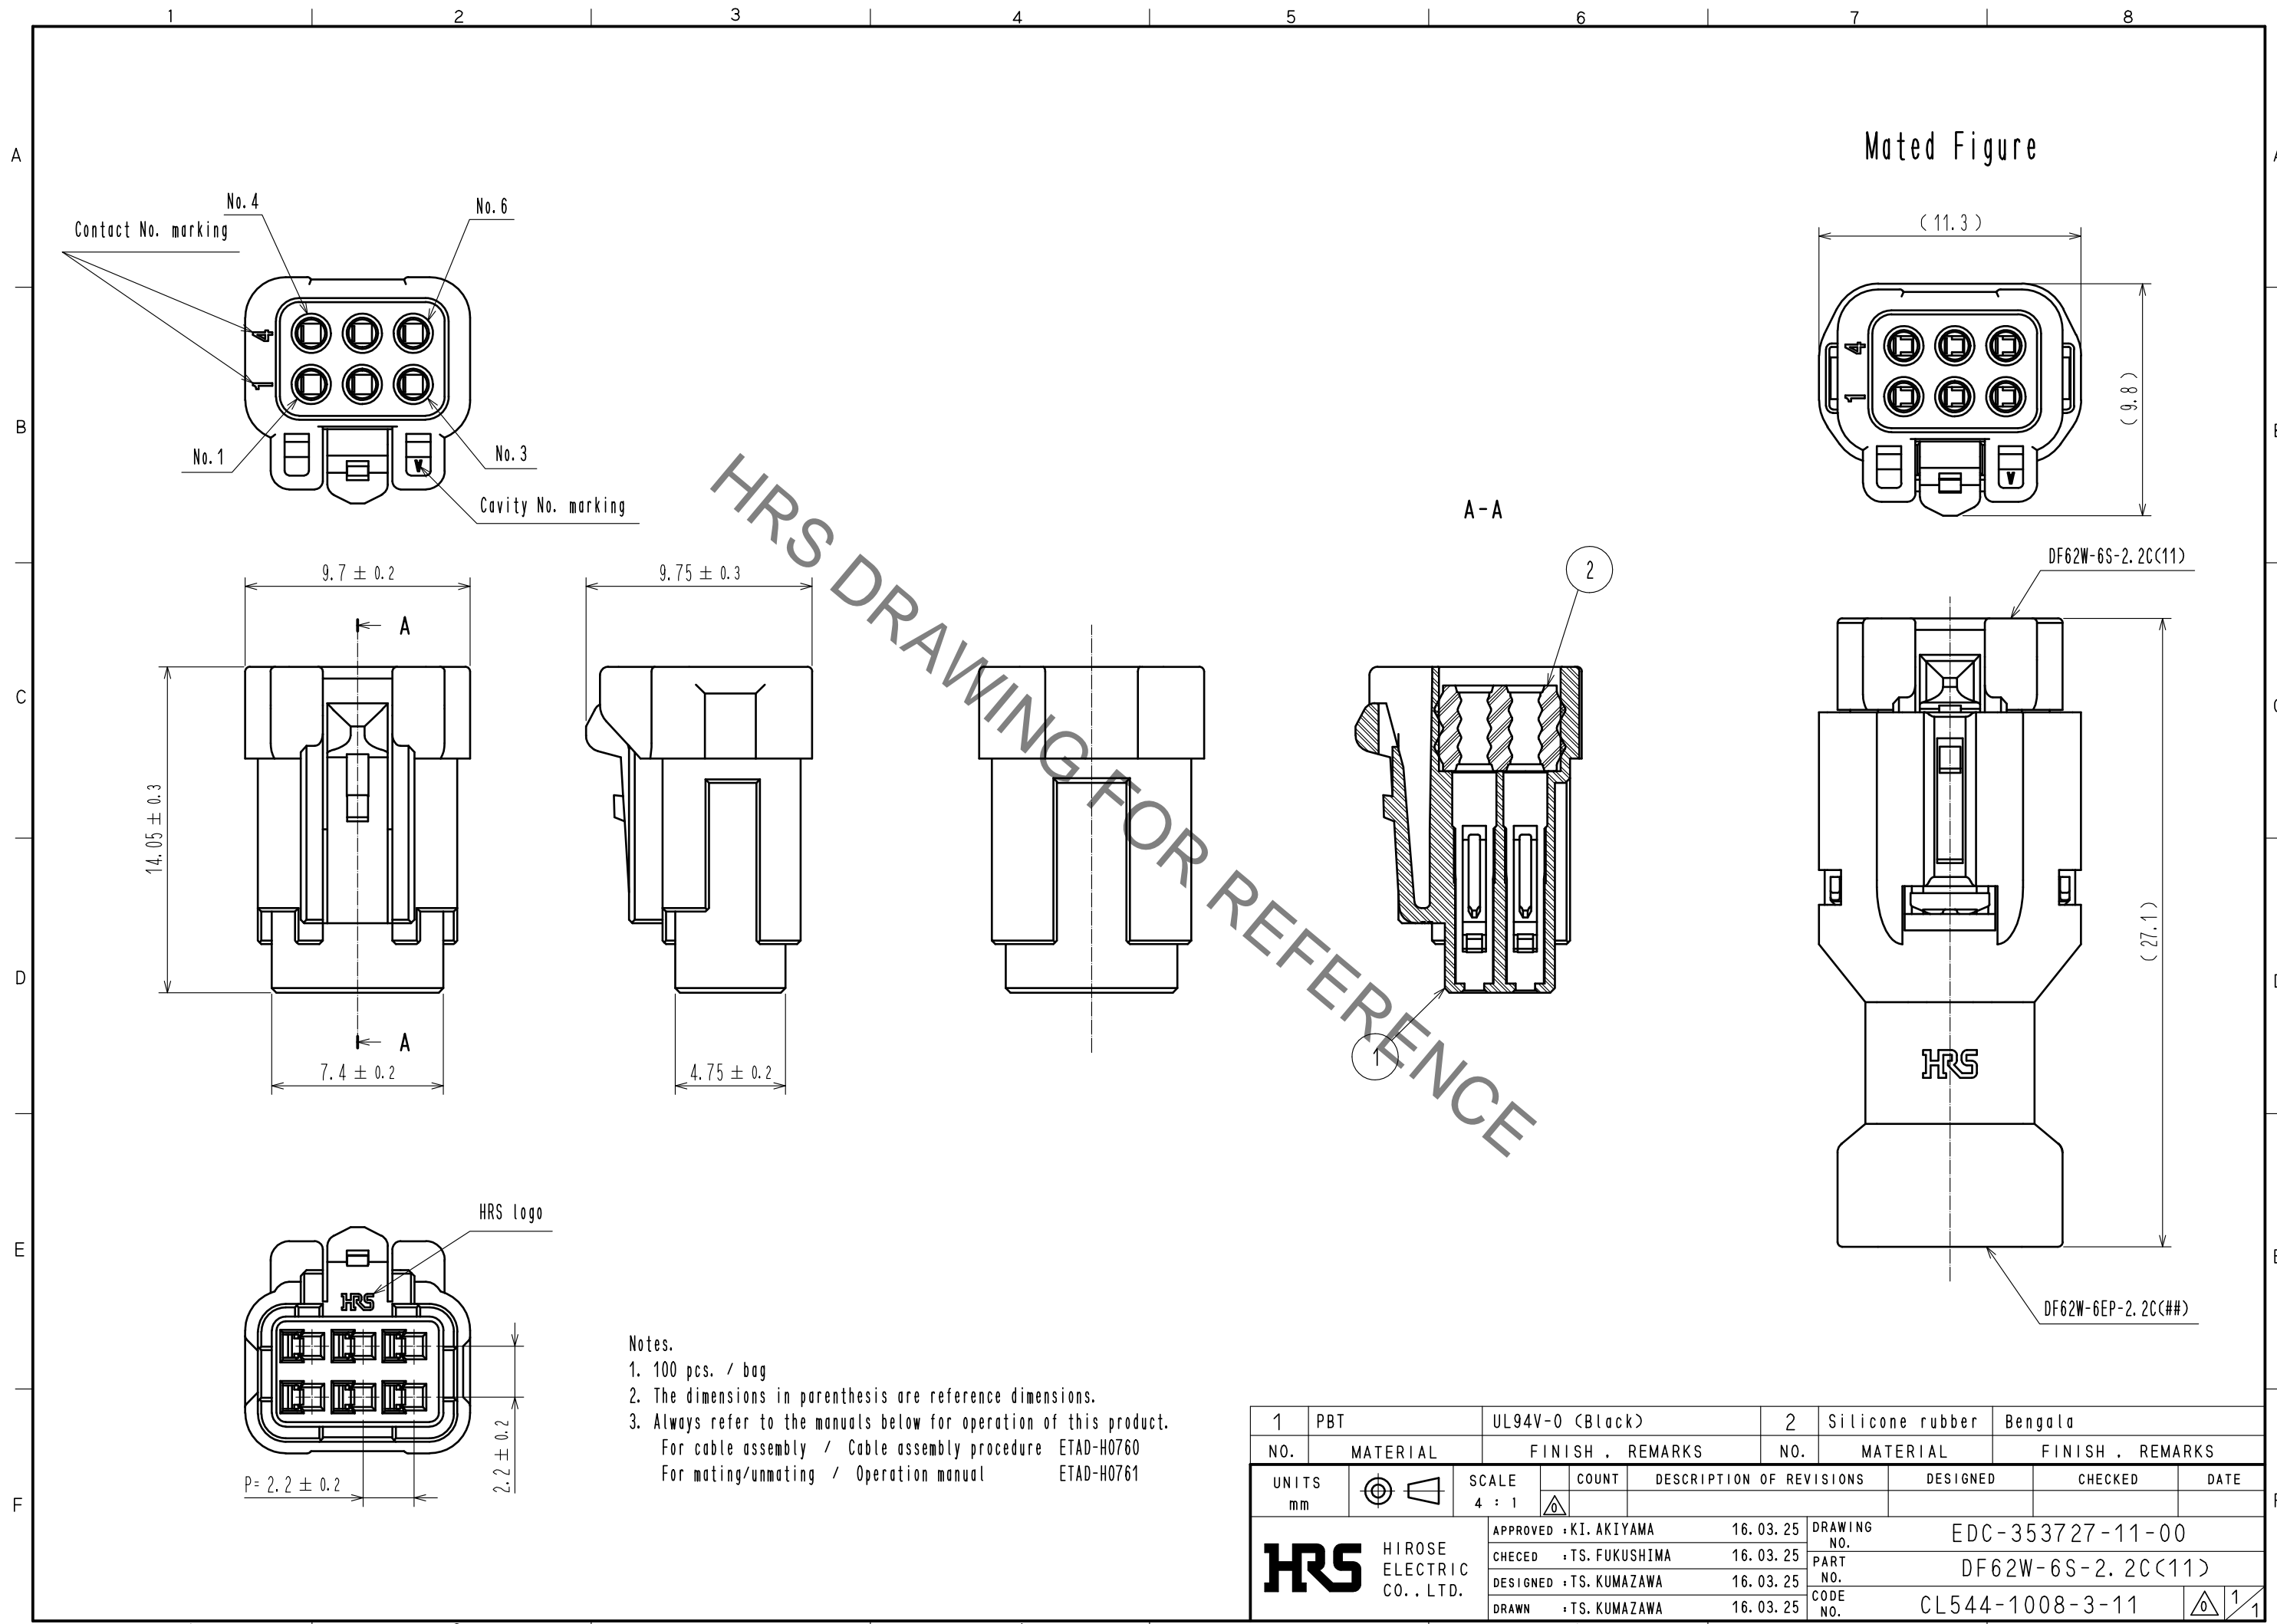

HRS DRAWING FOR REFERENCE

- Notes.
- 100 pcs. / bag
 - The dimensions in parenthesis are reference dimensions.
 - Always refer to the manuals below for operation of this product.
For cable assembly / Cable assembly procedure ETAD-H0760
For mating/unmating / Operation manual ETAD-H0761

1	PBT	UL94V-0 (Black)	2	Silicone rubber	Bengala
NO.	MATERIAL	FINISH . REMARKS	NO.	MATERIAL	FINISH . REMARKS
UNITS		SCALE	COUNT	DESCRIPTION OF REVISIONS	
mm		4 : 1		DESIGNED	CHECKED
HRS HIROSE ELECTRIC CO., LTD.		APPROVED : KI. AKIYAMA	16.03.25	DRAWING NO. EDC-353727-11-00	
		CHECED : TS. FUKUSHIMA	16.03.25	PART NO. DF62W-6S-2. 2C(11)	
		DESIGNED : TS. KUMAZAWA	16.03.25	CODE NO. CL544-1008-3-11	
		DRAWN : TS. KUMAZAWA	16.03.25	1/1	