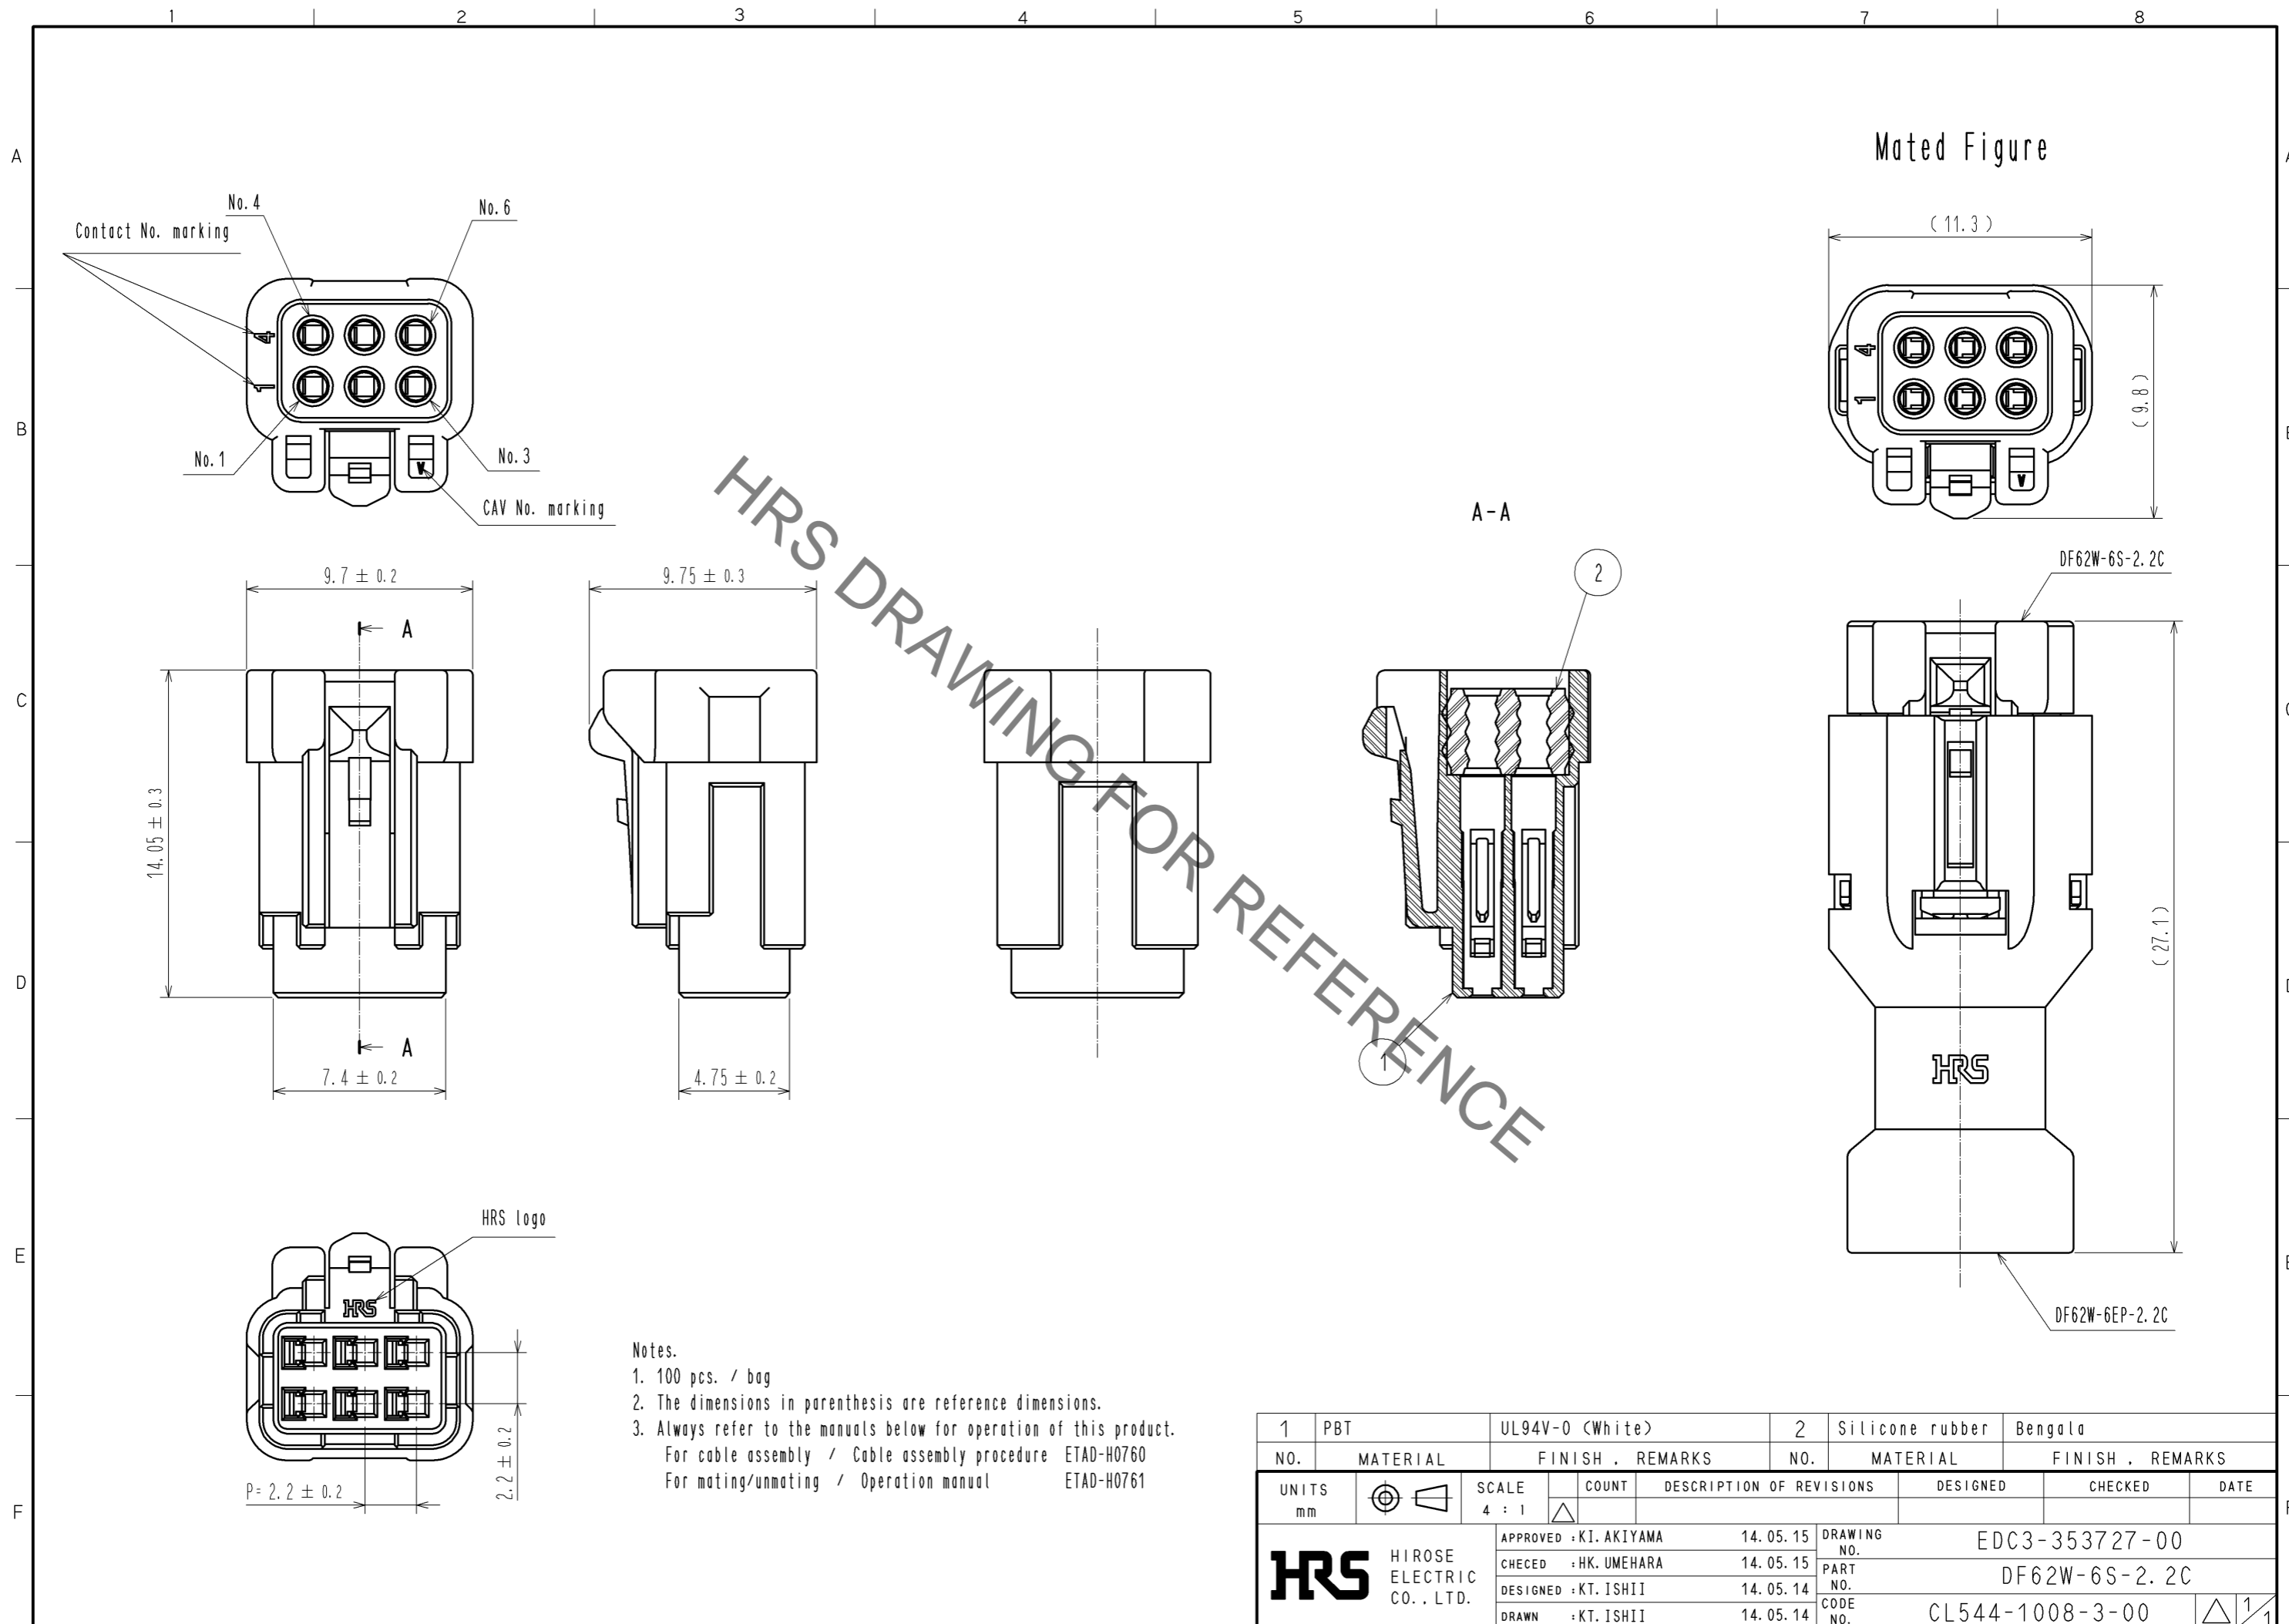

- Notes.
1. 100 pcs. / bag
 2. The dimensions in parenthesis are reference dimensions.
 3. Always refer to the manuals below for operation of this product.
For cable assembly / Cable assembly procedure ETAD-H0760
For mating/unmating / Operation manual ETAD-H0761

1	PBT	UL94V-0 (White)	2	Silicone rubber	Bengala		
NO.	MATERIAL	FINISH . REMARKS	NO.	MATERIAL	FINISH . REMARKS		
UNITS mm		SCALE 4 : 1	COUNT 	DESCRIPTION OF REVISIONS	DESIGNED	CHECKED	DATE
HRS HIROSE ELECTRIC CO., LTD.		APPROVED : KI. AKIYAMA	14. 05. 15	DRAWING NO.	EDC3-353727-00		
		CHECED : HK. UMEHARA	14. 05. 15	PART NO.	DF62W-6S-2. 2C		
		DESIGNED : KT. ISHII	14. 05. 14	CODE NO.	CL544-1008-3-00		
		DRAWN : KT. ISHII	14. 05. 14				