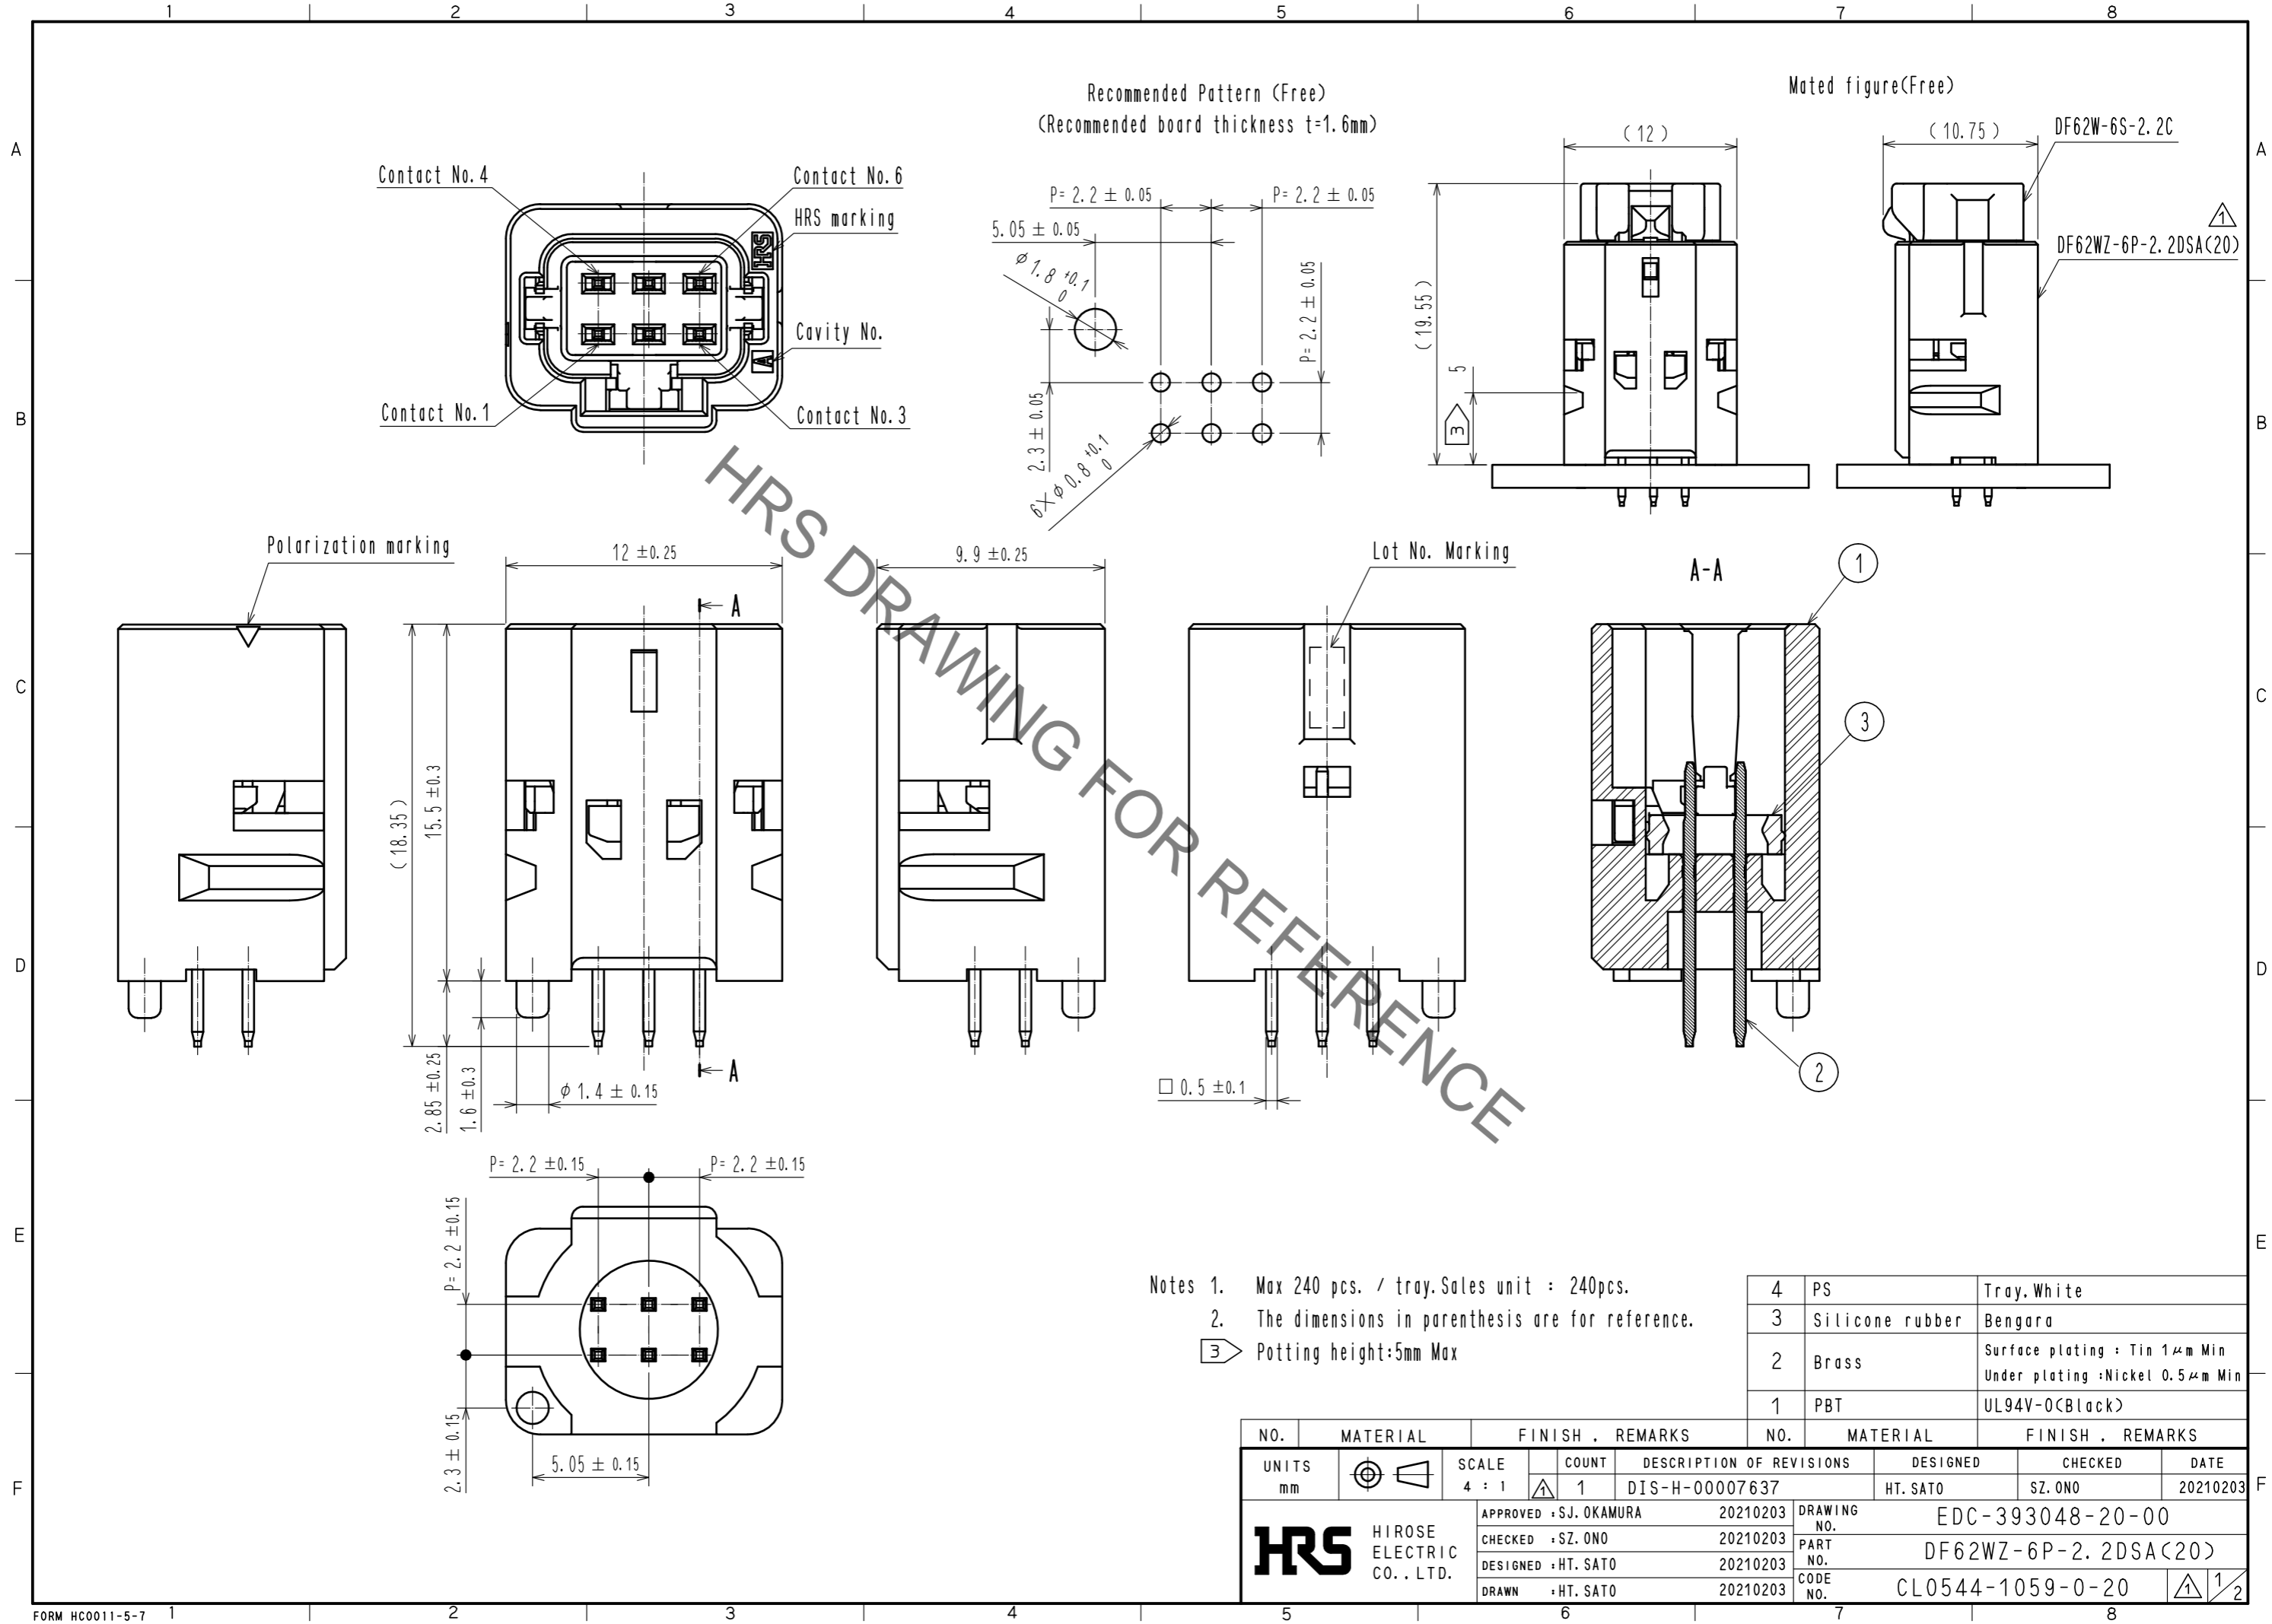

- Notes 1. Max 240 pcs. / tray. Sales unit : 240pcs.
 2. The dimensions in parenthesis are for reference.
 3. Potting height: 5mm Max

| | | |
|---|-----------------|---|
| 4 | PS | Tray. White |
| 3 | Silicone rubber | Bengara |
| 2 | Brass | Surface plating : Tin 1 μm Min Under plating : Nickel 0.5 μm Min |
| 1 | PBT | UL94V-0(Black) |

| NO. | MATERIAL | FINISH . REMARKS | NO. | MATERIAL | FINISH . REMARKS |
|---------------------------------|----------|------------------|---------------------------------|--------------------------|------------------|
| UNITS | | SCALE | COUNT | DESCRIPTION OF REVISIONS | |
| mm | | 4 : 1 | 1 | DIS-H-00007637 | |
| APPROVED : SJ. OKAMURA 20210203 | | | DESIGNED : HT. SATO | | |
| CHECKED : SZ. ONO 20210203 | | | CHECKED : SZ. ONO | | |
| DESIGNED : HT. SATO 20210203 | | | DATE : 20210203 | | |
| DRAWN : HT. SATO 20210203 | | | DRAWING NO. : EDC-393048-20-00 | | |
| HRS HIROSE ELECTRIC CO., LTD. | | | PART NO. : DF62WZ-6P-2.2DSA(20) | | |
| | | | CODE NO. : CL0544-1059-0-20 | | |

| | | |
|------------|-------------|-----------------------|
| HRS | DRAWING NO. | EDC-393048-20-00 |
| | PART NO. | DF62WZ-6P-2. 2DSA(20) |
| | CODE NO. | CL0544-1059-0-20 |
| | | 2/2 |

X-ON Electronics