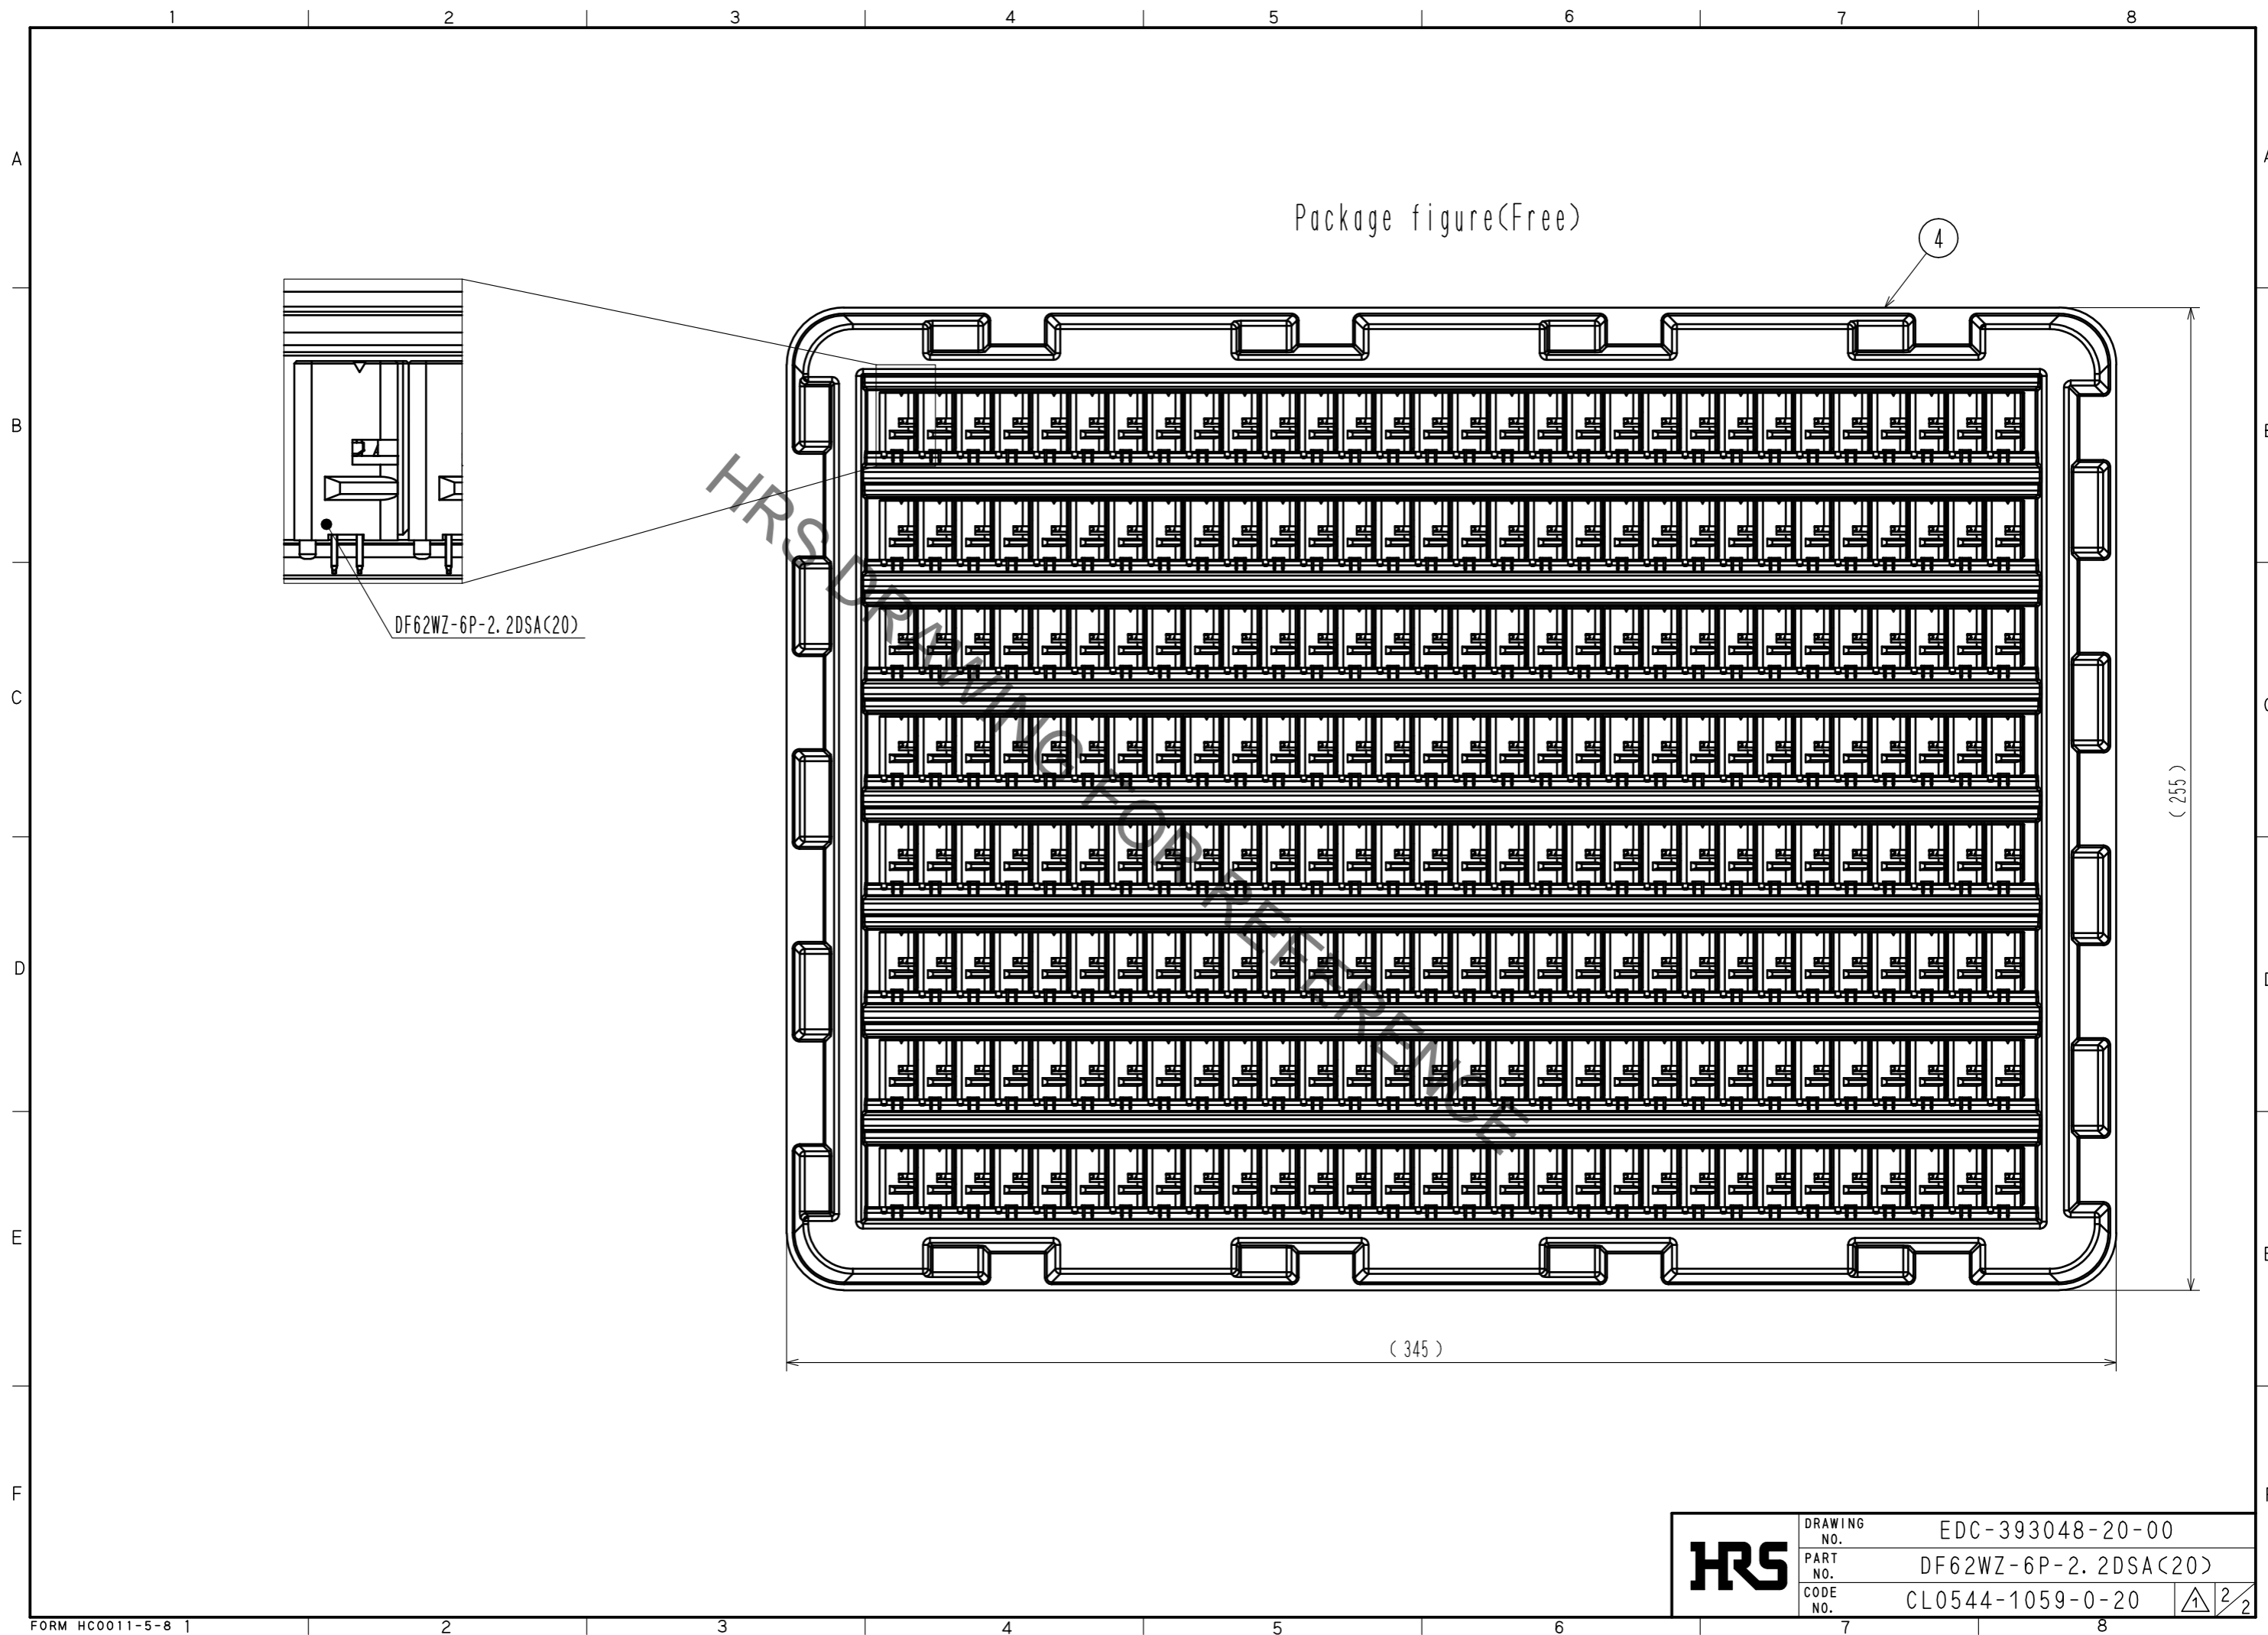

Dec.1.2022 Copyright 2022 HIROSE ELECTRIC CO., LTD. All Rights Reserved.
In case of consideration for using Automotive equipment / device which demand high reliability, kindly contact our sales window correspondents.

HRS	DRAWING NO.	EDC-393048-20-00
	PART NO.	DF62WZ-6P-2. 2DSA(20)
	CODE NO.	CL0544-1059-0-20
		2/2