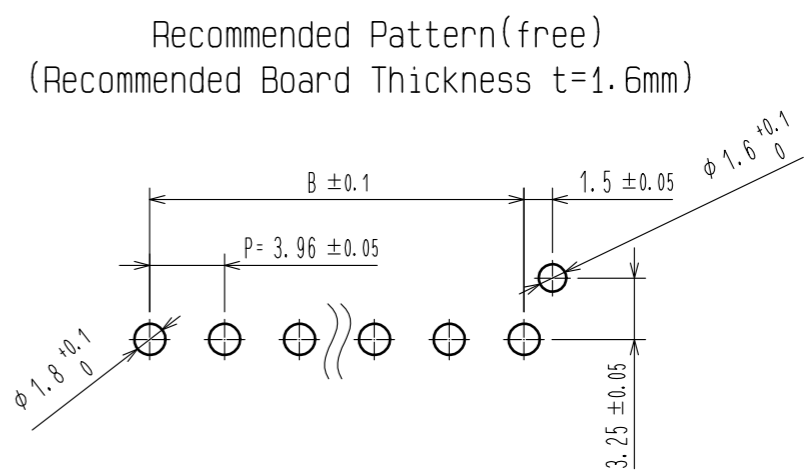

Part Number	HRS No.	Number of Contact	A	B
DF63M-1P-3.96DSA(01)	680-0566-0-01	1	6.2	—
DF63M-2P-3.96DSA(01)	680-0567-0-01	2	8.66	3.96
DF63M-3P-3.96DSA(01)	680-0568-0-01	3	12.62	7.92
DF63M-4P-3.96DSA(01)	680-0569-0-01	4	16.58	11.88

NOTE. 1. Per Pack : 100 Pieces.
2. The dimension in parenthesis are for reference.
3. UL(File No. E52653)
C-UL(File No. E52653)
TUV (Certificate No. R50318850) authorization article.

1	PBT	UL94V-0(BLACK)	2	Brass	Top plating:Gold plating 0.2μm min Under plating:Nickel plating 1μm min
NO.	MATERIAL	FINISH . REMARKS	NO.	MATERIAL	FINISH . REMARKS
UNITS mm		SCALE 2 : 1	COUNT 1	DESCRIPTION OF REVISIONS DIS-H-00004240	DESIGNED TS. KUMAZAWA
HIROSE ELECTRIC CO., LTD.		APPROVED : HS. OKAWA 20180129	DRAWING NO. EDC-378620-01-00		
		CHECKED : TS. FUKUSHIMA 20180129	PART NO. DF63M-*P-3.96DSA(01)		
		DESIGNED : TS. KUMAZAWA 20180129	CODE NO. CL680-		
		DRAWN : TS. KUMAZAWA 20180129	1/1		