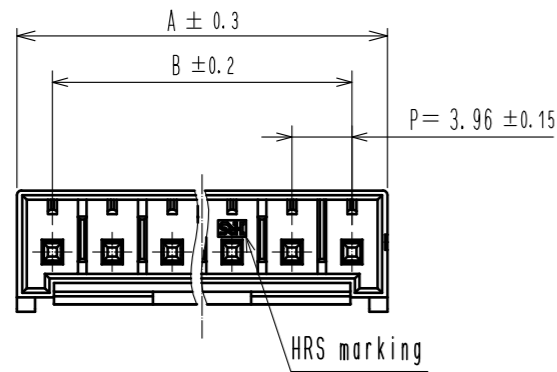

Part Number	HRS No.	Number of Contact	A	B
DF63M-1P-3.96DSA(01)	680-0566-0-01	1	6.2	—
DF63M-2P-3.96DSA(01)	680-0567-0-01	2	8.66	3.96
DF63M-3P-3.96DSA(01)	680-0568-0-01	3	12.62	7.92
DF63M-4P-3.96DSA(01)	680-0569-0-01	4	16.58	11.88

NOTE. 1. Per Pack : 100 Pieces.
2. The dimension in parenthesis are for reference.
3. UL(File No. E52653)
C-UL(File No. E52653)
TUV (Certificate No. R50318850) authorization article.

1	PBT	UL94V-0(BLACK)	2	Brass	Top plating:Gold plating 0.2μm min Under plating:Nickel plating 1μm min
NO.	MATERIAL	FINISH . REMARKS	NO.	MATERIAL	FINISH . REMARKS
UNITS mm		SCALE 2 : 1	COUNT 1	DESCRIPTION OF REVISIONS DIS-H-00004240	DESIGNED TS. KUMAZAWA
HIROSE ELECTRIC CO., LTD.		APPROVED : HS. OKAWA 20180129	DRAWING NO. EDC-378620-01-00		
		CHECKED : TS. FUKUSHIMA 20180129	PART NO. DF63M-*P-3.96DSA(01)		
		DESIGNED : TS. KUMAZAWA 20180129	CODE NO. CL680-		
		DRAWN : TS. KUMAZAWA 20180129	1/1		