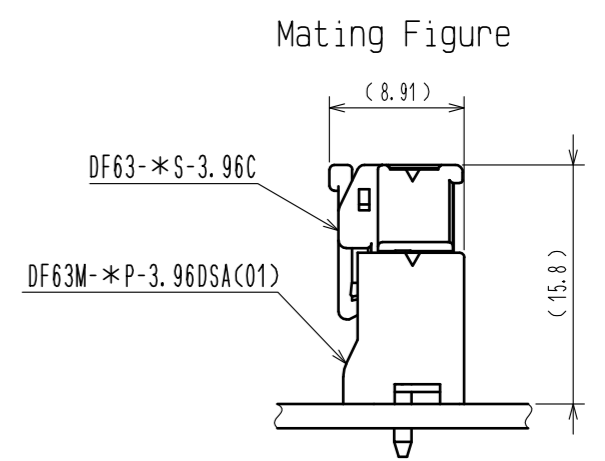

Part Number	HRS No.	Number of Contact	A	B
DF63M-1P-3.96DSA(01)	680-0566-0-01	1	6.2	—
DF63M-2P-3.96DSA(01)	680-0567-0-01	2	8.66	3.96
DF63M-3P-3.96DSA(01)	680-0568-0-01	3	12.62	7.92
DF63M-4P-3.96DSA(01)	680-0569-0-01	4	16.58	11.88

NOTE. 1. Per Pack : 100 Pieces.
2. The dimension in parenthesis are for reference.
3. UL(File No. E52653)
C-UL(File No. E52653)
TUV (Certificate No. R50318850) authorization article.

1	PBT	UL94V-0(BLACK)	2	Brass	Top plating:Gold plating 0.2μm min Under plating:Nickel plating 1μm min
NO.	MATERIAL	FINISH . REMARKS	NO.	MATERIAL	FINISH . REMARKS
UNITS mm		SCALE 2 : 1	COUNT 1	DESCRIPTION OF REVISIONS DIS-H-00004240	DESIGNED TS. KUMAZAWA
HIROSE ELECTRIC CO., LTD.		APPROVED : HS. OKAWA 20180129	DRAWING NO. EDC-378620-01-00		
		CHECKED : TS. FUKUSHIMA 20180129	PART NO. DF63M-*P-3.96DSA(01)		
		DESIGNED : TS. KUMAZAWA 20180129	CODE NO. CL680-		
		DRAWN : TS. KUMAZAWA 20180129	1/1		