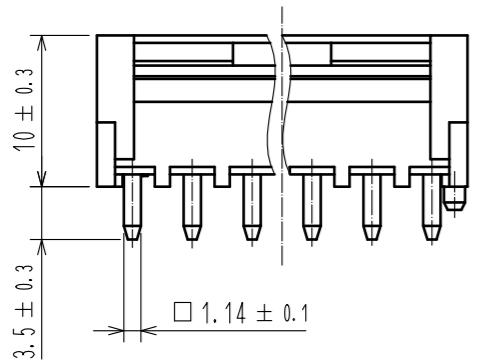

Part Number	HRS No.	Number of Contact	A	B
DF63M-1P-3.96DSA(01)	680-0566-0-01	1	6.2	—
DF63M-2P-3.96DSA(01)	680-0567-0-01	2	8.66	3.96
DF63M-3P-3.96DSA(01)	680-0568-0-01	3	12.62	7.92
DF63M-4P-3.96DSA(01)	680-0569-0-01	4	16.58	11.88

NOTE. 1. Per Pack : 100 Pieces.
2. The dimension in parenthesis are for reference.
3. UL(File No. E52653)
C-UL(File No. E52653)
TUV (Certificate No. R50318850) authorization article.

1	PBT	UL94V-0(BLACK)	2	Brass	Top plating:Gold plating 0.2μm min Under plating:Nickel plating 1μm min
NO.	MATERIAL	FINISH . REMARKS	NO.	MATERIAL	FINISH . REMARKS
UNITS mm		SCALE 2 : 1	COUNT 1	DESCRIPTION OF REVISIONS DIS-H-00004240	DESIGNED TS. KUMAZAWA
HIROSE ELECTRIC CO., LTD.		APPROVED : HS. OKAWA 20180129	DRAWING NO. EDC-378620-01-00		
		CHECKED : TS. FUKUSHIMA 20180129	PART NO. DF63M-*P-3.96DSA(01)		
		DESIGNED : TS. KUMAZAWA 20180129	CODE NO. CL680-		
		DRAWN : TS. KUMAZAWA 20180129	1/1		