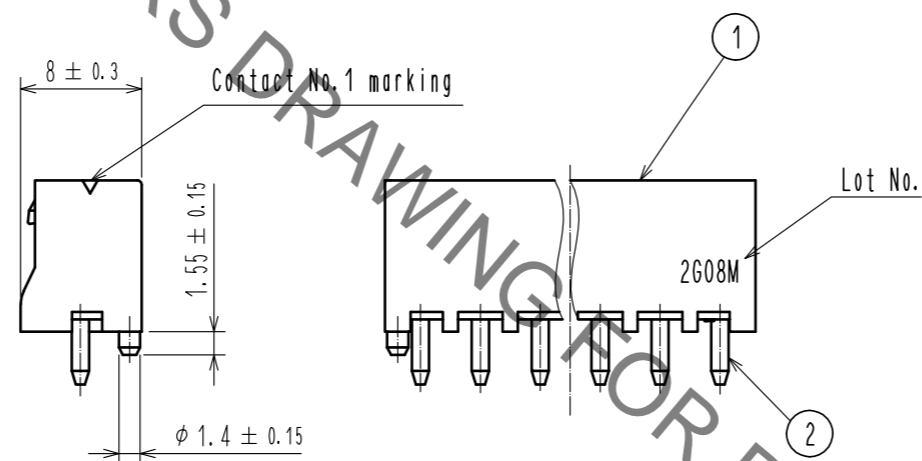

Part Number	HRS No.	Number of Contact	A	B
DF63M-1P-3.96DSA(01)	680-0566-0-01	1	6.2	—
DF63M-2P-3.96DSA(01)	680-0567-0-01	2	8.66	3.96
DF63M-3P-3.96DSA(01)	680-0568-0-01	3	12.62	7.92
DF63M-4P-3.96DSA(01)	680-0569-0-01	4	16.58	11.88

NOTE. 1. Per Pack : 100 Pieces.
2. The dimension in parenthesis are for reference.
3. UL(File No. E52653)
C-UL(File No. E52653)
TUV (Certificate No. R50318850) authorization article.

1	PBT	UL94V-0(BLACK)	2	Brass	Top plating:Gold plating 0.2μm min Under plating:Nickel plating 1μm min
NO.	MATERIAL	FINISH . REMARKS	NO.	MATERIAL	FINISH . REMARKS
UNITS mm		SCALE 2 : 1	COUNT 1	DESCRIPTION OF REVISIONS DIS-H-00004240	DESIGNED TS. KUMAZAWA
HIROSE ELECTRIC CO., LTD.		APPROVED : HS. OKAWA 20180129	DRAWING NO. EDC-378620-01-00		
		CHECKED : TS. FUKUSHIMA 20180129	PART NO. DF63M-*P-3.96DSA(01)		
		DESIGNED : TS. KUMAZAWA 20180129	CODE NO. CL680-		
		DRAWN : TS. KUMAZAWA 20180129	1/1		