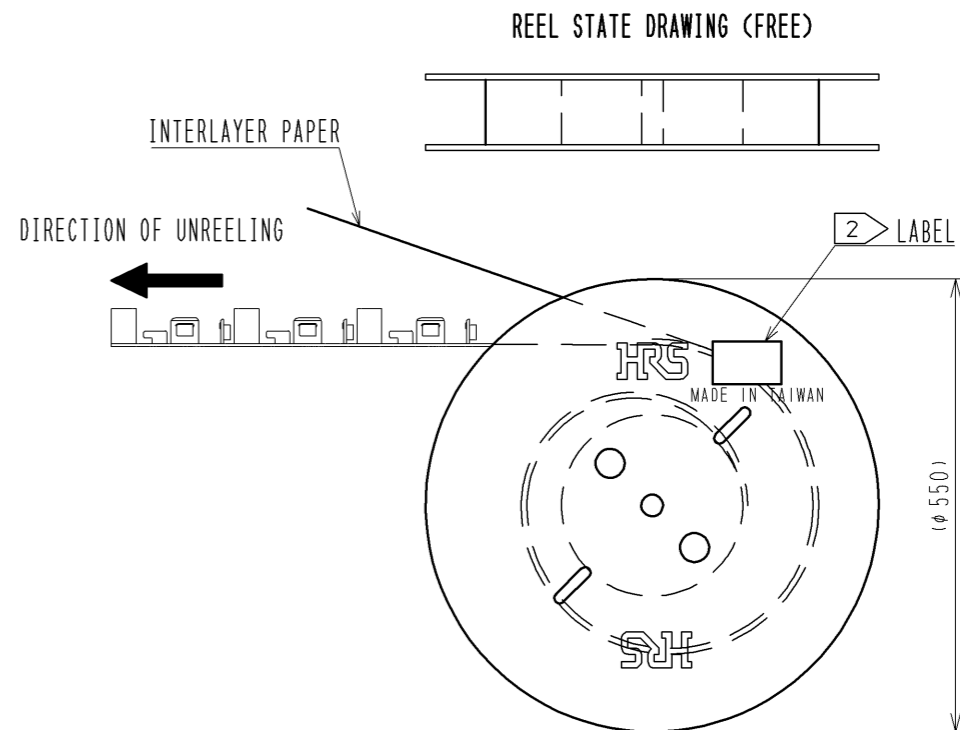

NOTES

- 1. PER REEL:1000 COMPONENTS
- 2. DETAILS OF THE LABEL ARE SHOWN BELOW.
- 3. THE ASSEMBLY IS COMPLETED BY COMBINING TWO PARTS 'CONNECTOR UNIT, AND METAL SHIELDING'. REFER TO THE TABLE FOR EACH ITEM No. PART NAME, PART No AND CODE No.

2 LABEL DETAILS

HRS		INSPECTION 検査
CODE No. 品名コード	CL662-8009-4-52	
PART NO. 品名	DF80-50P-SHL(52)	
QTY 数量	1,000 PCS	
PECULIAR 仕様		
Lot No		
SPLICE 継ぎ目		

3

ITEM No.	PART NAME	PART No.	CODE No.
-	CONNECTOR UNIT	DF80-50P-0.5SD(52)	CL662-8008-1-52
1	METAL SHIELDING	DF80-50P-SHL(52)	CL662-8009-4-52

DRAWING NO.	PART NO.	CODE NO.
EDC3-338301-02	DF80-50P-SHL(52)	CL662-8009-4-52

X-ON Electronics

Largest Supplier of Electrical and Electronic Components

Click to view similar products for [High Speed/Modular Connectors](#) category: