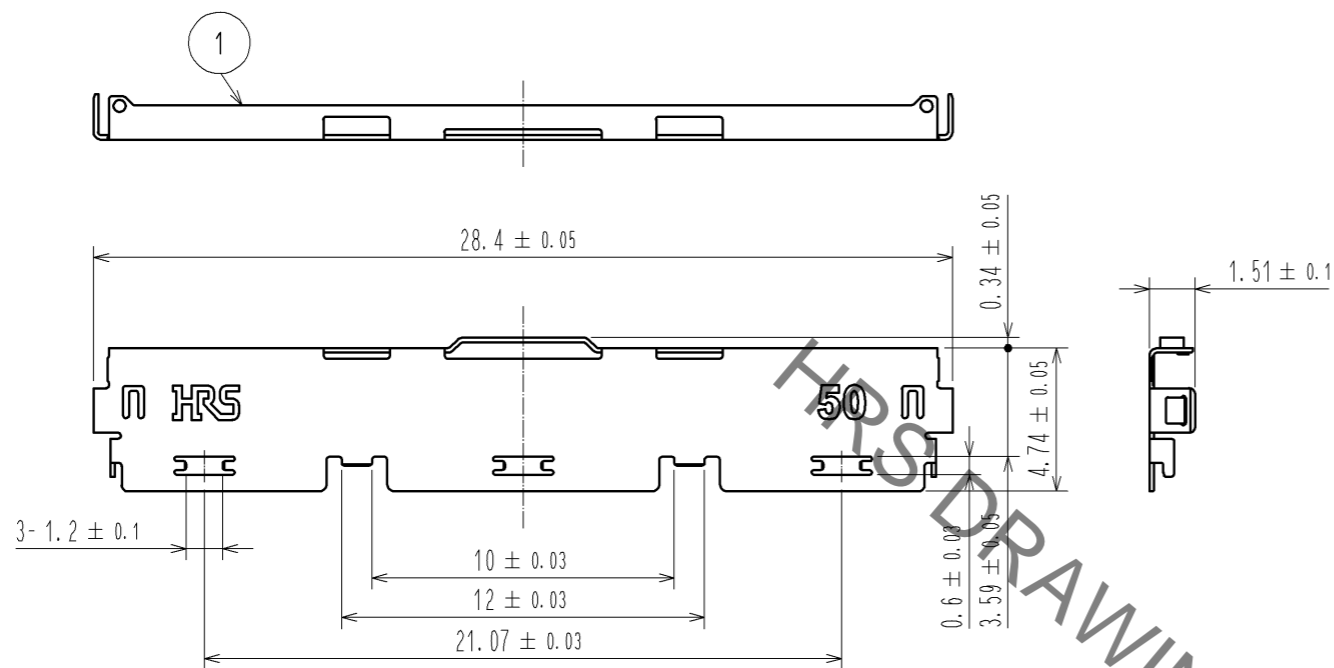

NOTES

- 1. PER REEL:1000 COMPONENTS
- 2. DETAILS OF THE LABEL ARE SHOWN BELOW.
- 3. THE ASSEMBLY IS COMPLETED BY COMBINING TWO PARTS 'CONNECTOR UNIT, AND METAL SHIELDING'. REFER TO THE TABLE FOR EACH ITEM No. PART NAME, PART No AND CODE No.

2 LABEL DETAILS

HRS		INSPECTION 検査
CODE No. 品名コード	CL662-8009-4-52	
PART NO. 品名	DF80-50P-SHL(52)	
QTY 数量	1,000 PCS	
PECULIAR 仕様		
Lot No		
SPLICE 継ぎ目		

3

ITEM No.	PART NAME	PART No.	CODE No.
-	CONNECTOR UNIT	DF80-50P-0.5SD(52)	CL662-8008-1-52
1	METAL SHIELDING	DF80-50P-SHL(52)	CL662-8009-4-52

DRAWING NO.	PART NO.	CODE NO.
EDC3-338301-02	DF80-50P-SHL(52)	CL662-8009-4-52

X-ON Electronics

Largest Supplier of Electrical and Electronic Components

Click to view similar products for [High Speed/Modular Connectors](#) category: