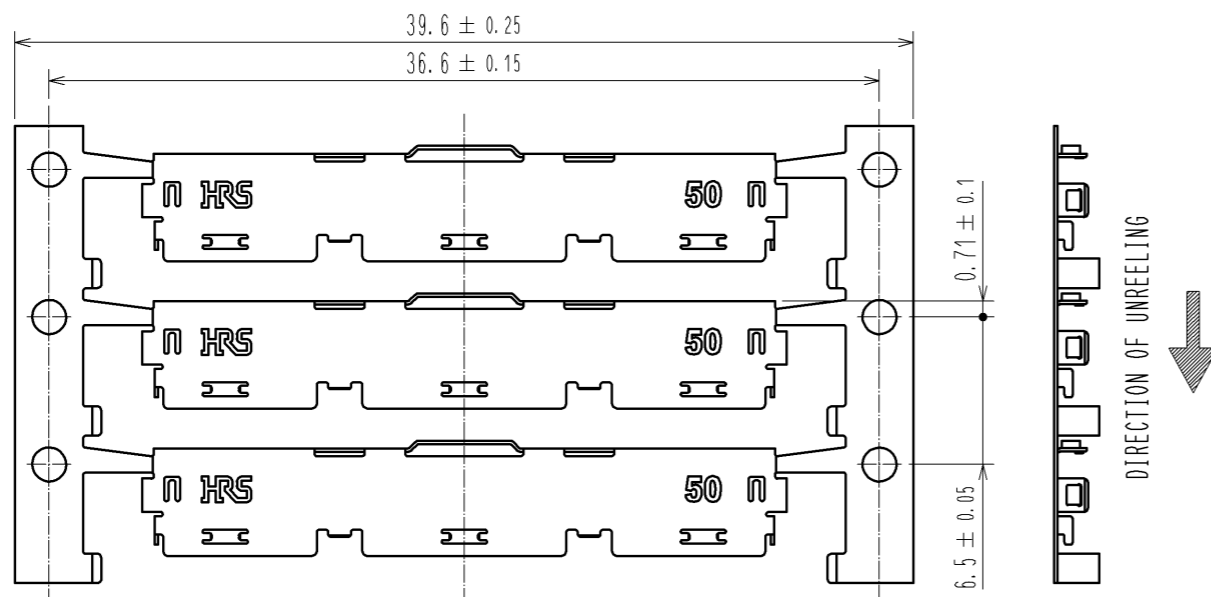

CAREER STATE DRAWING(FREE)

NO.	MATERIAL	FINISH . REMARKS	NO.	MATERIAL	FINISH . REMARKS
			1	STAINLESS	WHOLE AREA : Sn PLATING 1μmMIN UNDER PLATING : Ni PLATING 0.2μmMIN

UNITS mm	SCALE FREE	COUNT	DESCRIPTION OF REVISIONS	DESIGNED	CHECKED	DATE
HRS			APPROVED : TS. SAKATA 13.02.21			
HIROSE ELECTRIC CO., LTD.			CHECED : TS. SAKATA 13.02.21			
			DESIGNED : IO. DENPOUYA 13.02.21			
			DRAWN : IO. DENPOUYA 13.02.21			

DRAWING NO.	PART NO.	CODE NO.
EDC3-338301-02	DF80-50P-SHL(52)	CL662-8009-4-52