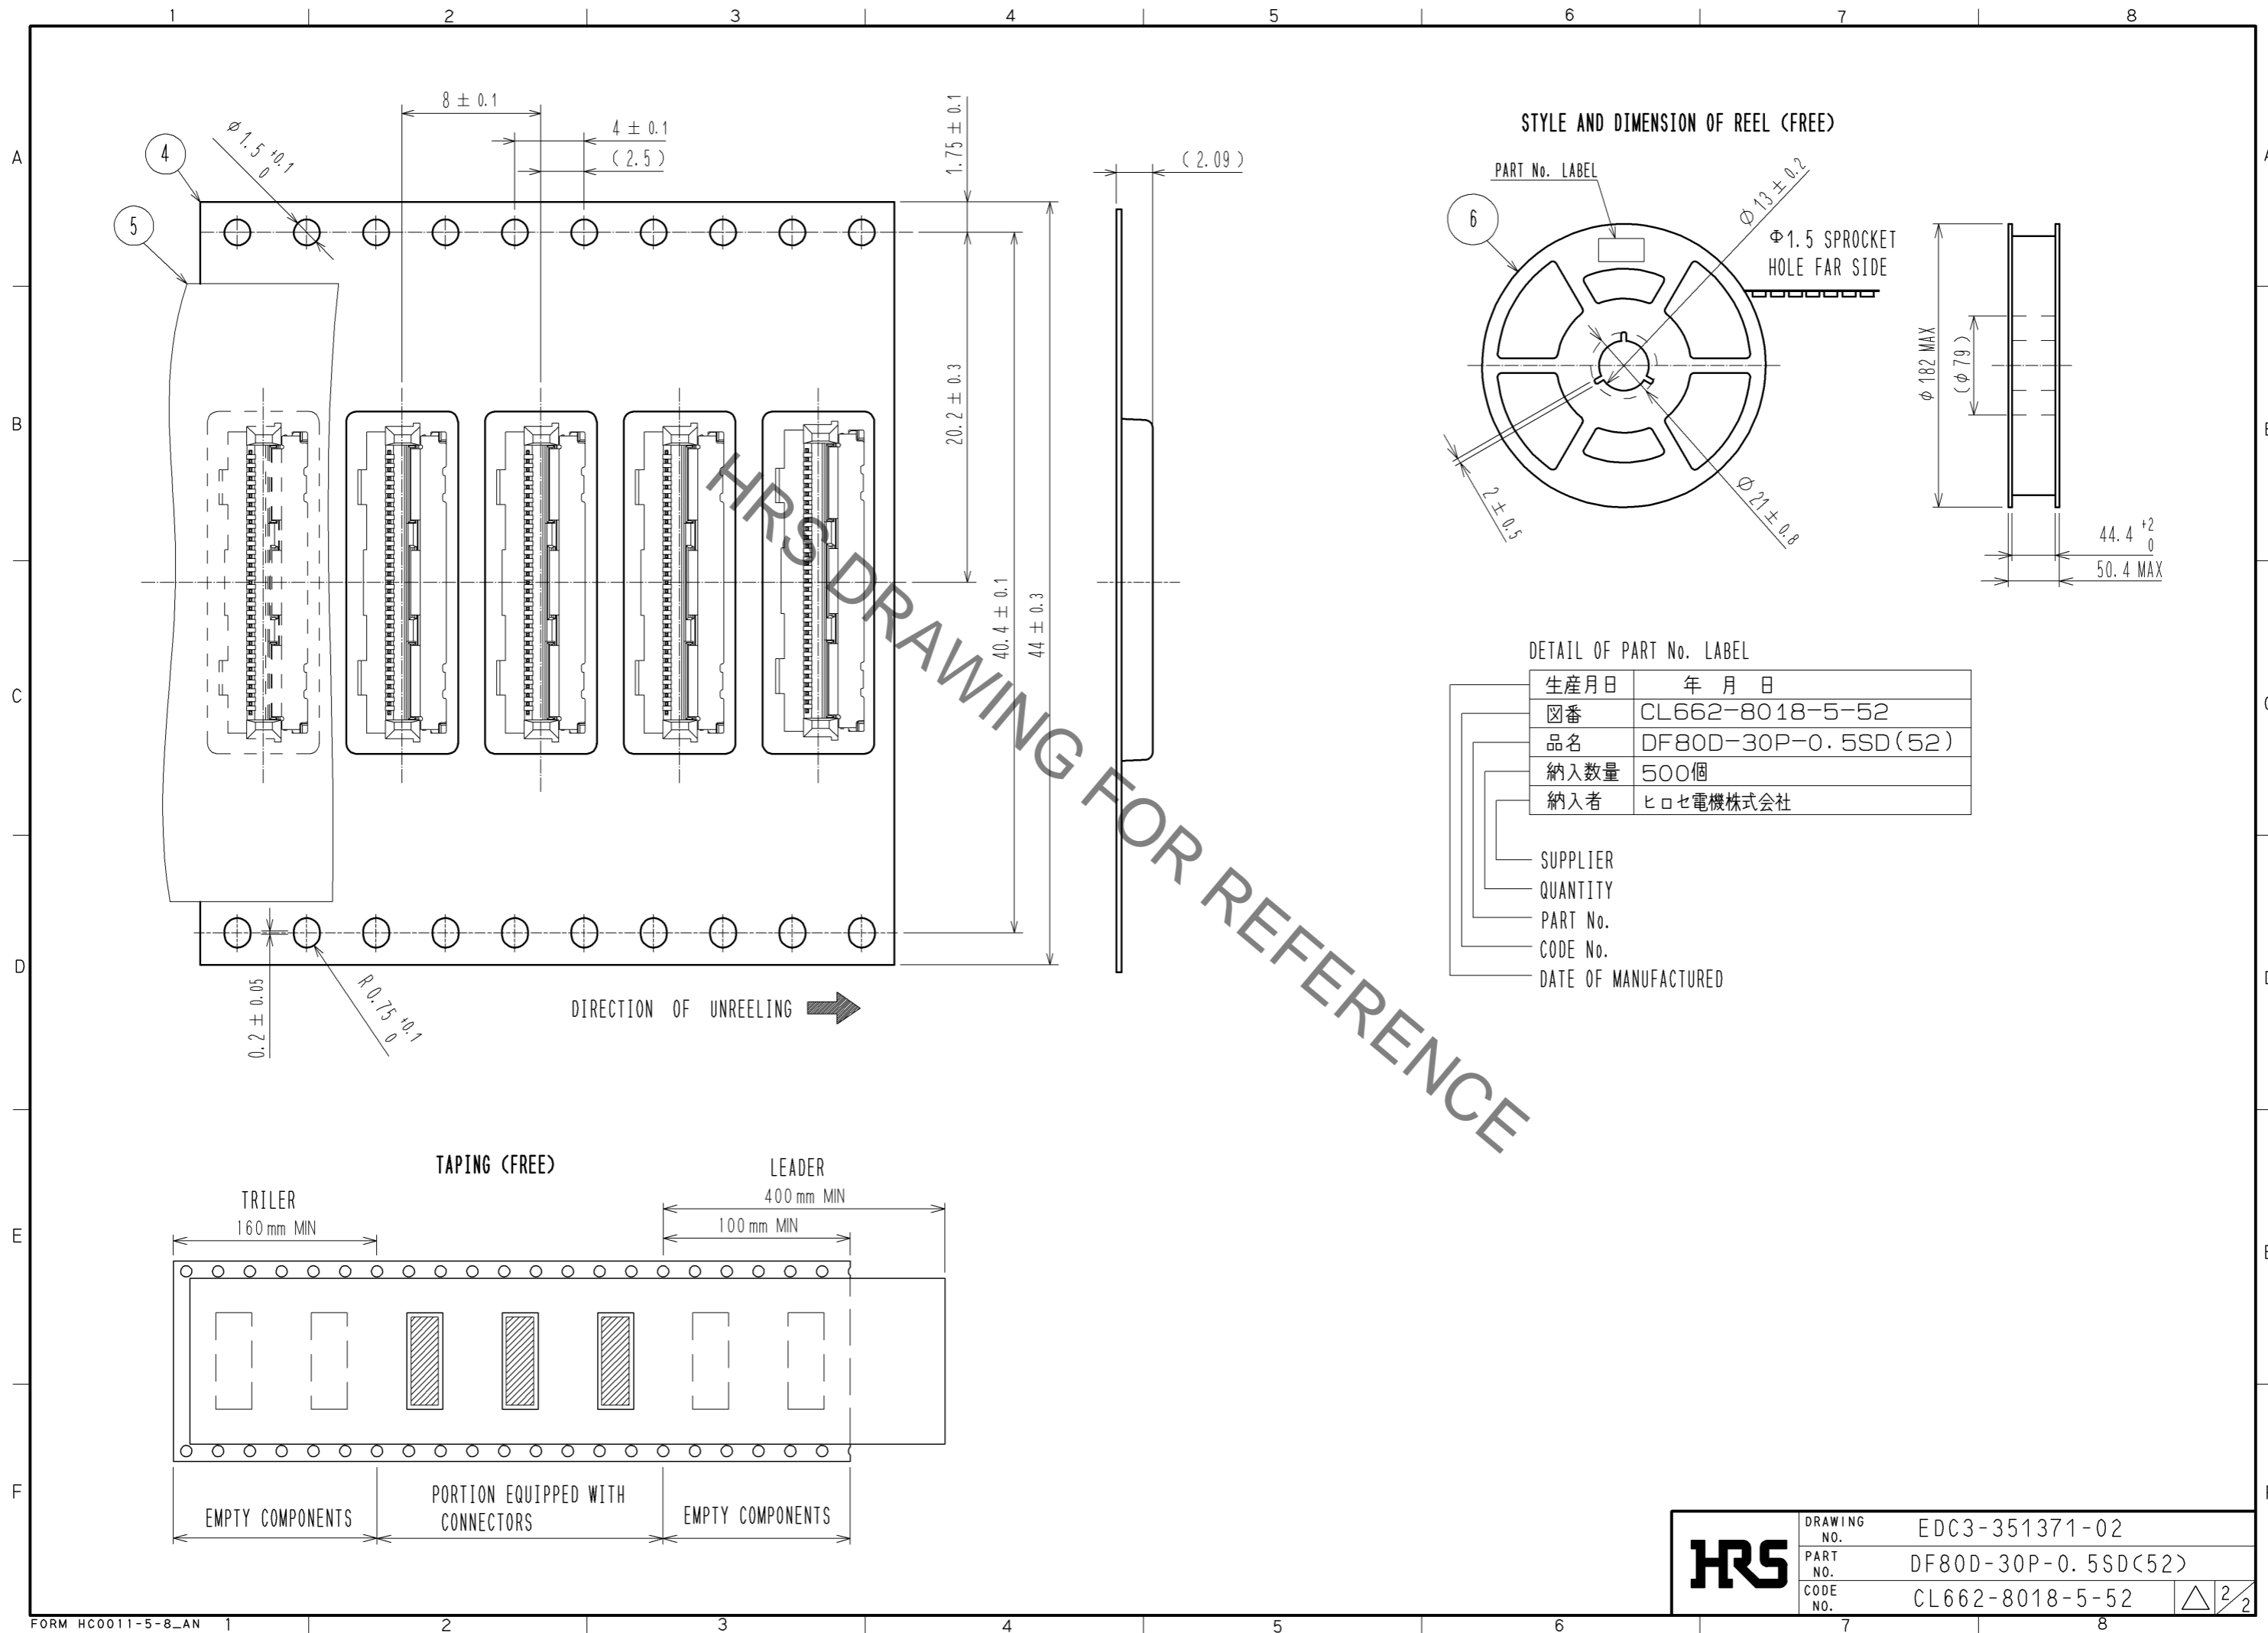

HRS DRAWING FOR REFERENCE

ITEM No.	PART NAME	PART No.	CODE No.
1, 2, 3	CONNECTOR UNIT	DF80D-30P-0.5SD(52)	CL662-8018-5-52
4	METAL SHIELDING	DF80-30P-SHL(52)	CL662-8006-6-52

NOTES

1. APPLICABLE CABLE: DISCRETE CABLE(AWG#32~AWG#36), MICRO COAXIAL CABLE (AWG#40~AWG#46)
2. THIS CONNECTOR IS NOT HOT PLUGGABLE. MATE AND UNMATE WHILE THE POWER IS OFF.
3. THE ASSEMBLY IS COMPLETED BY COMBINING TWO PARTS 'CONNECTOR UNIT, AND METAL SHIELDING'. REFER TO THE TABLE FOR EACH ITEM No., PART NAME, PART No AND CODE No.
4. SOLDER A GRAND BAR WITH AN EXTERNAL CONDUCTOR OF THE CABLE ABOUT STICKING A GRAND BAR TOGETHER.
5. PLEASE CONSULT ABOUT THE USE OF THE POTTING AND KAPTON TAPE SEPARATELY.

UNITS	SCALE	COUNT	DESCRIPTION OF REVISIONS	DESIGNED	CHECKED	DATE
mm	FREE	△				
APPROVED : MH. YAMANE			13.08.30	DRAWING NO. EDC3-351371-02		
CHECKED : MH. TSUCHIDA			13.08.30	PART NO. DF80D-30P-0.5SD(52)		
DESIGNED : IO. DENPOUYA			13.08.29	CODE NO. CL662-8018-5-52		
DRAWN : IO. DENPOUYA			13.08.29	△ 1/2		

HRS	DRAWING NO.	EDC3-351371-02	\triangle 2/2
	PART NO.	DF80D-30P-0.5SD(52)	
	CODE NO.	CL662-8018-5-52	

X-ON Electronics

Largest Supplier of Electrical and Electronic Components

Click to view similar products for [High Speed/Modular Connectors](#) category: