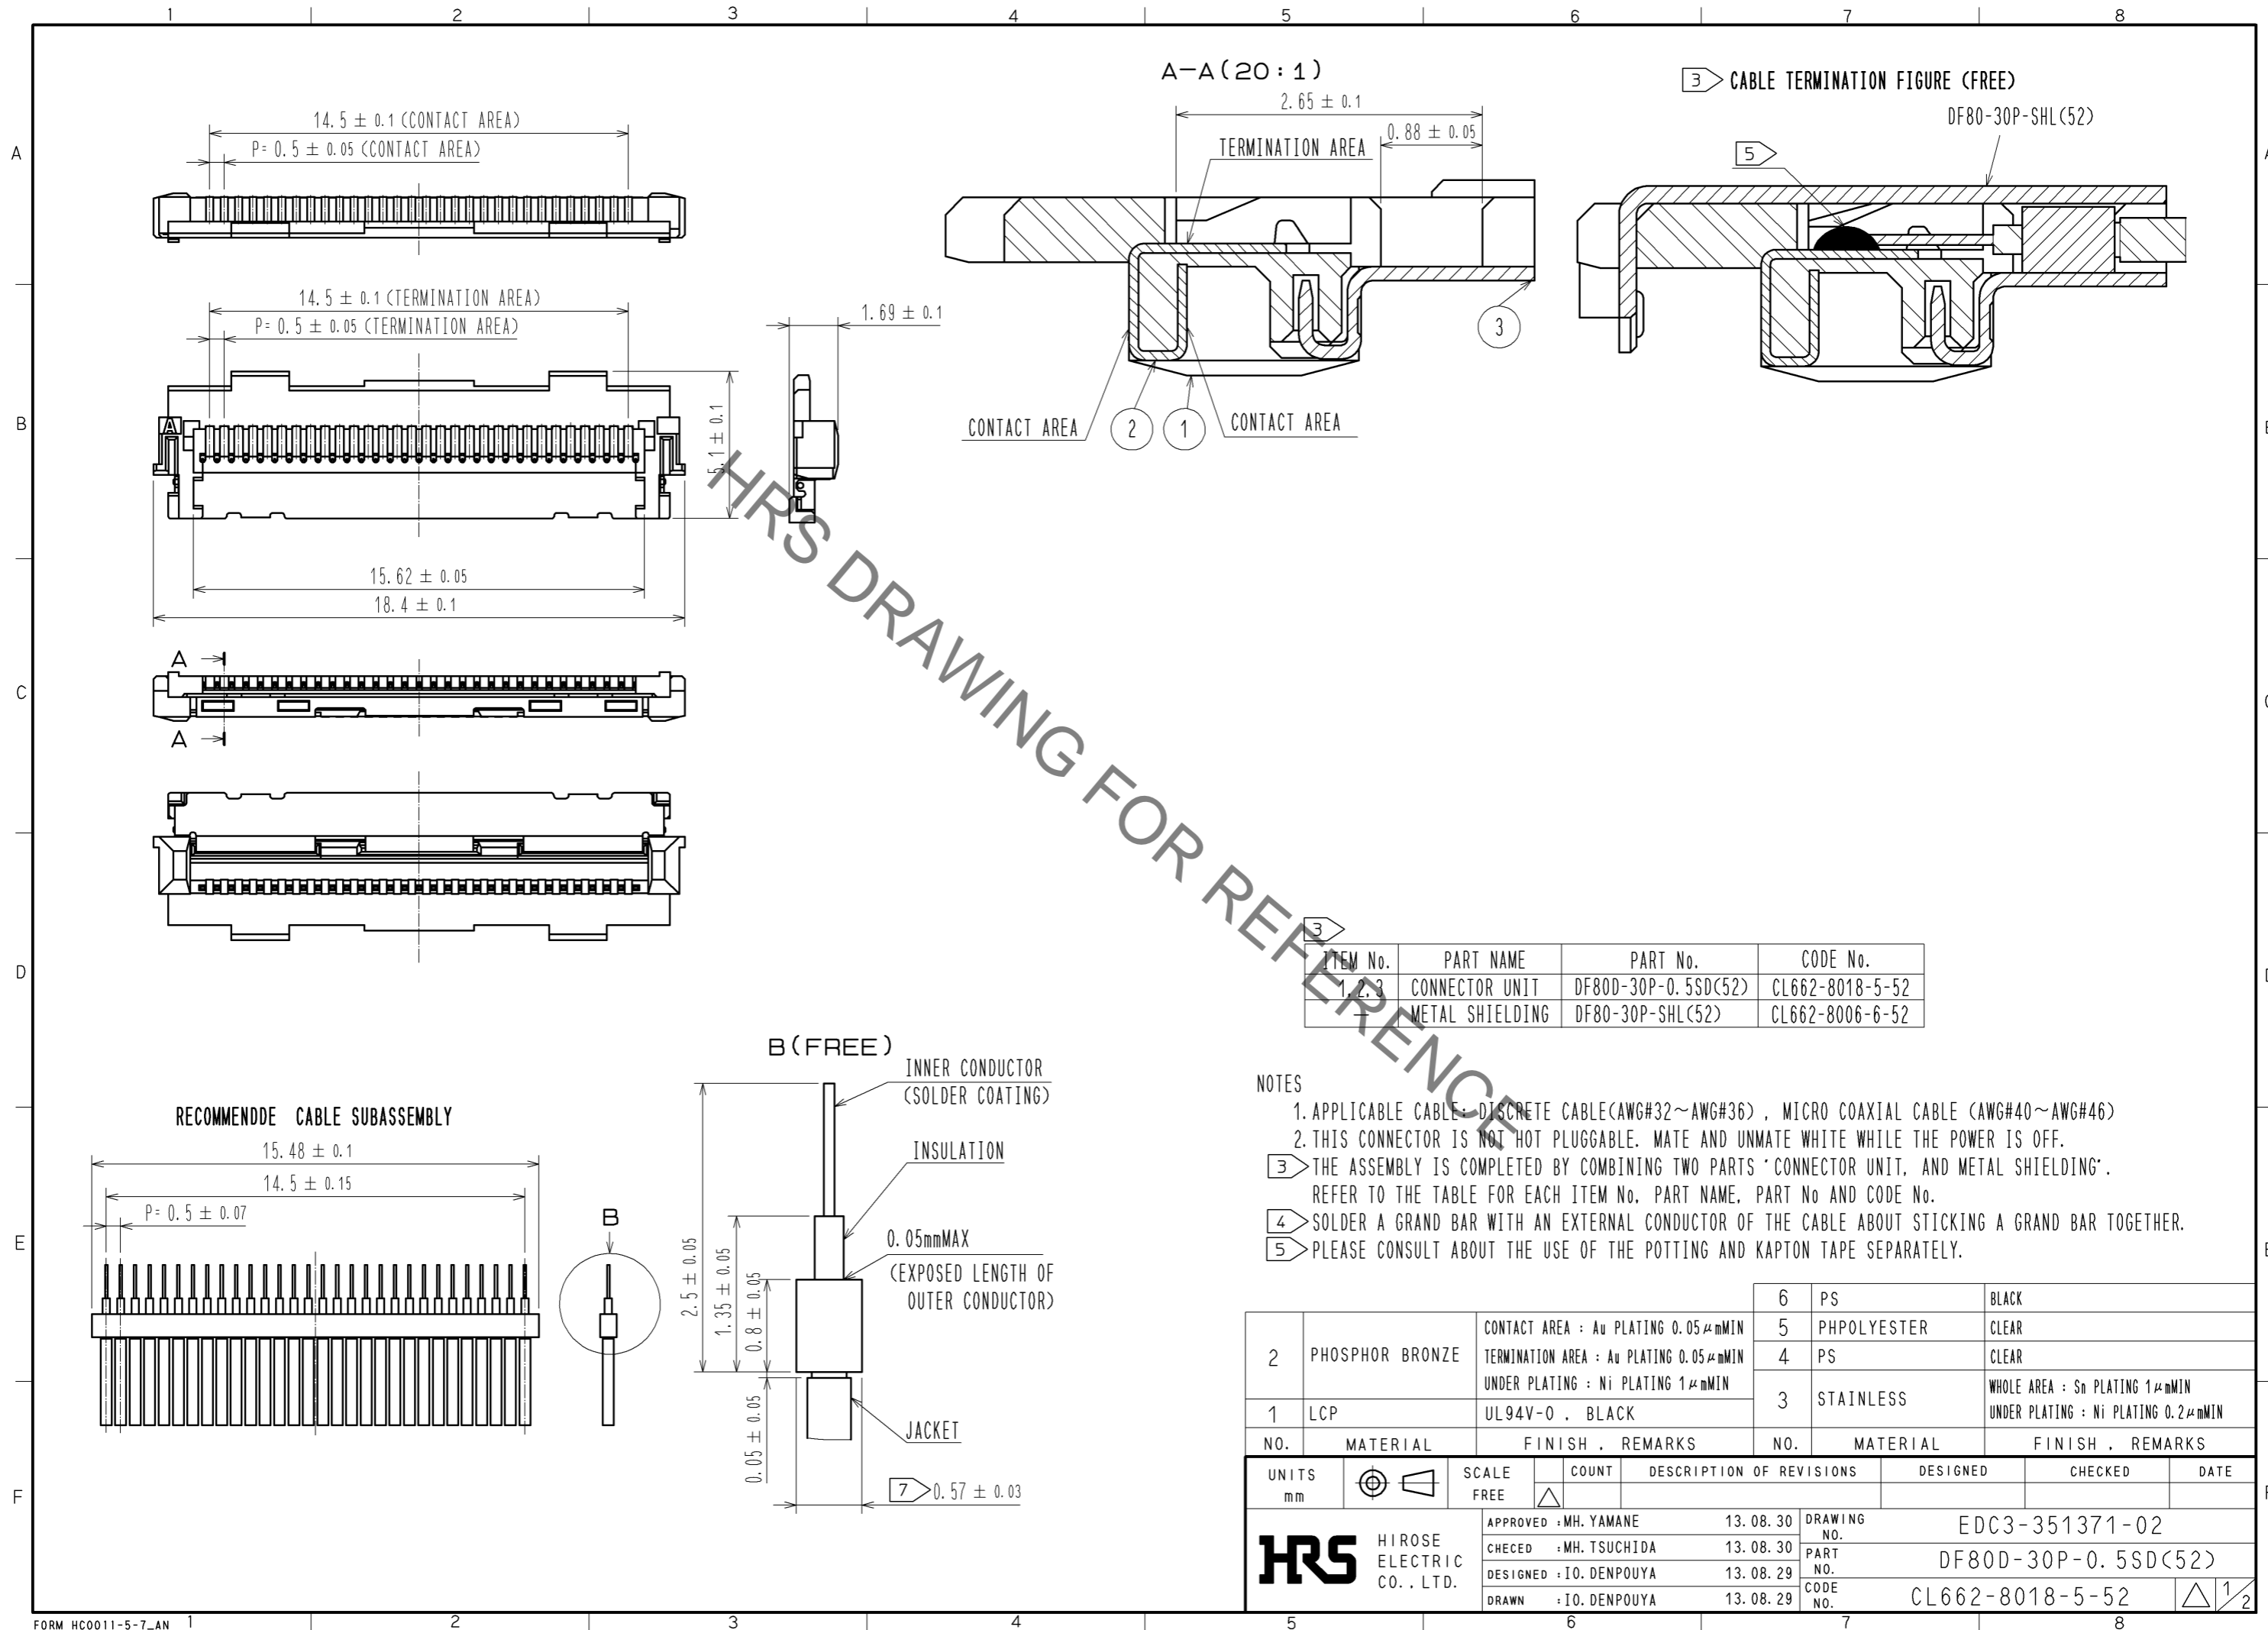

HRS DRAWING FOR REFERENCE

ITEM No.	PART NAME	PART No.	CODE No.
1, 2, 3	CONNECTOR UNIT	DF80D-30P-0.5SD(52)	CL662-8018-5-52
4	METAL SHIELDING	DF80-30P-SHL(52)	CL662-8006-6-52

NOTES

1. APPLICABLE CABLE: DISCRETE CABLE(AWG#32~AWG#36), MICRO COAXIAL CABLE (AWG#40~AWG#46)
2. THIS CONNECTOR IS NOT HOT PLUGGABLE. MATE AND UNMATE WHILE THE POWER IS OFF.
3. THE ASSEMBLY IS COMPLETED BY COMBINING TWO PARTS 'CONNECTOR UNIT, AND METAL SHIELDING'. REFER TO THE TABLE FOR EACH ITEM No., PART NAME, PART No AND CODE No.
4. SOLDER A GRAND BAR WITH AN EXTERNAL CONDUCTOR OF THE CABLE ABOUT STICKING A GRAND BAR TOGETHER.
5. PLEASE CONSULT ABOUT THE USE OF THE POTTING AND KAPTON TAPE SEPARATELY.

UNITS	SCALE	COUNT	DESCRIPTION OF REVISIONS	DESIGNED	CHECKED	DATE
mm	FREE	△				
APPROVED : MH. YAMANE			13.08.30	DRAWING NO. EDC3-351371-02		
CHECKED : MH. TSUCHIDA			13.08.30	PART NO. DF80D-30P-0.5SD(52)		
DESIGNED : IO. DENPOUYA			13.08.29	CODE NO. CL662-8018-5-52		
DRAWN : IO. DENPOUYA			13.08.29	△ 1/2		

HRS	DRAWING NO.	EDC3-351371-02	\triangle 2/2
	PART NO.	DF80D-30P-0.5SD(52)	
	CODE NO.	CL662-8018-5-52	

X-ON Electronics

Largest Supplier of Electrical and Electronic Components

Click to view similar products for [High Speed/Modular Connectors](#) category: