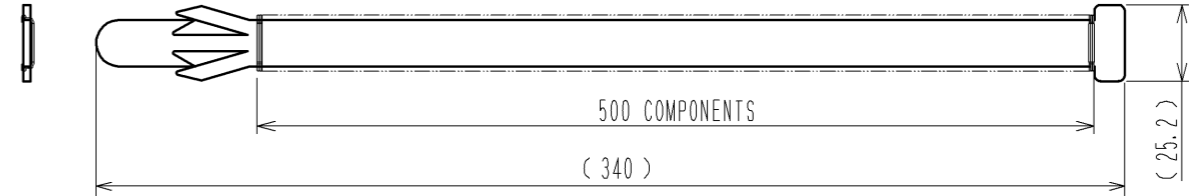

STICK STATE DRAWING (FREE)

NOTES

- 1. PER BOX:1 STICKS. PER STICK:500 COMPONENTS.
(1 BOX = 1 STICKS = 500 COMPONENTS)
- 2 THE DETAILS OF THE LABEL ARE SHOWN BELOW.
- 3 THE ASSEMBLY IS COMPLETED BY COMBINING THREE PARTS 'CONNECTOR UNIT, METAL SHIELDING' AND 'LATCH'. REFER TO THE TABLE FOR EACH ITEM No. PART NAME, PART No AND CODE No.
- 4. DIMENSIONS IN PARENTHESSES ARE FOR REFERENCE.

2 LABEL DETAILS FOR BOX (EXAMPLE)

HRS		INSPECTION 検査
CODE No. 品名コード	CL662-8107-3-52	
PART NO. 品名	DF81-30P-LCH(52)	
QTY 数量	500 PCS	
PECULIAR 仕様		
Lot No		
SPLICE 継ぎ目		

2 LABEL DETAILS FOR STICK (EXAMPLE)