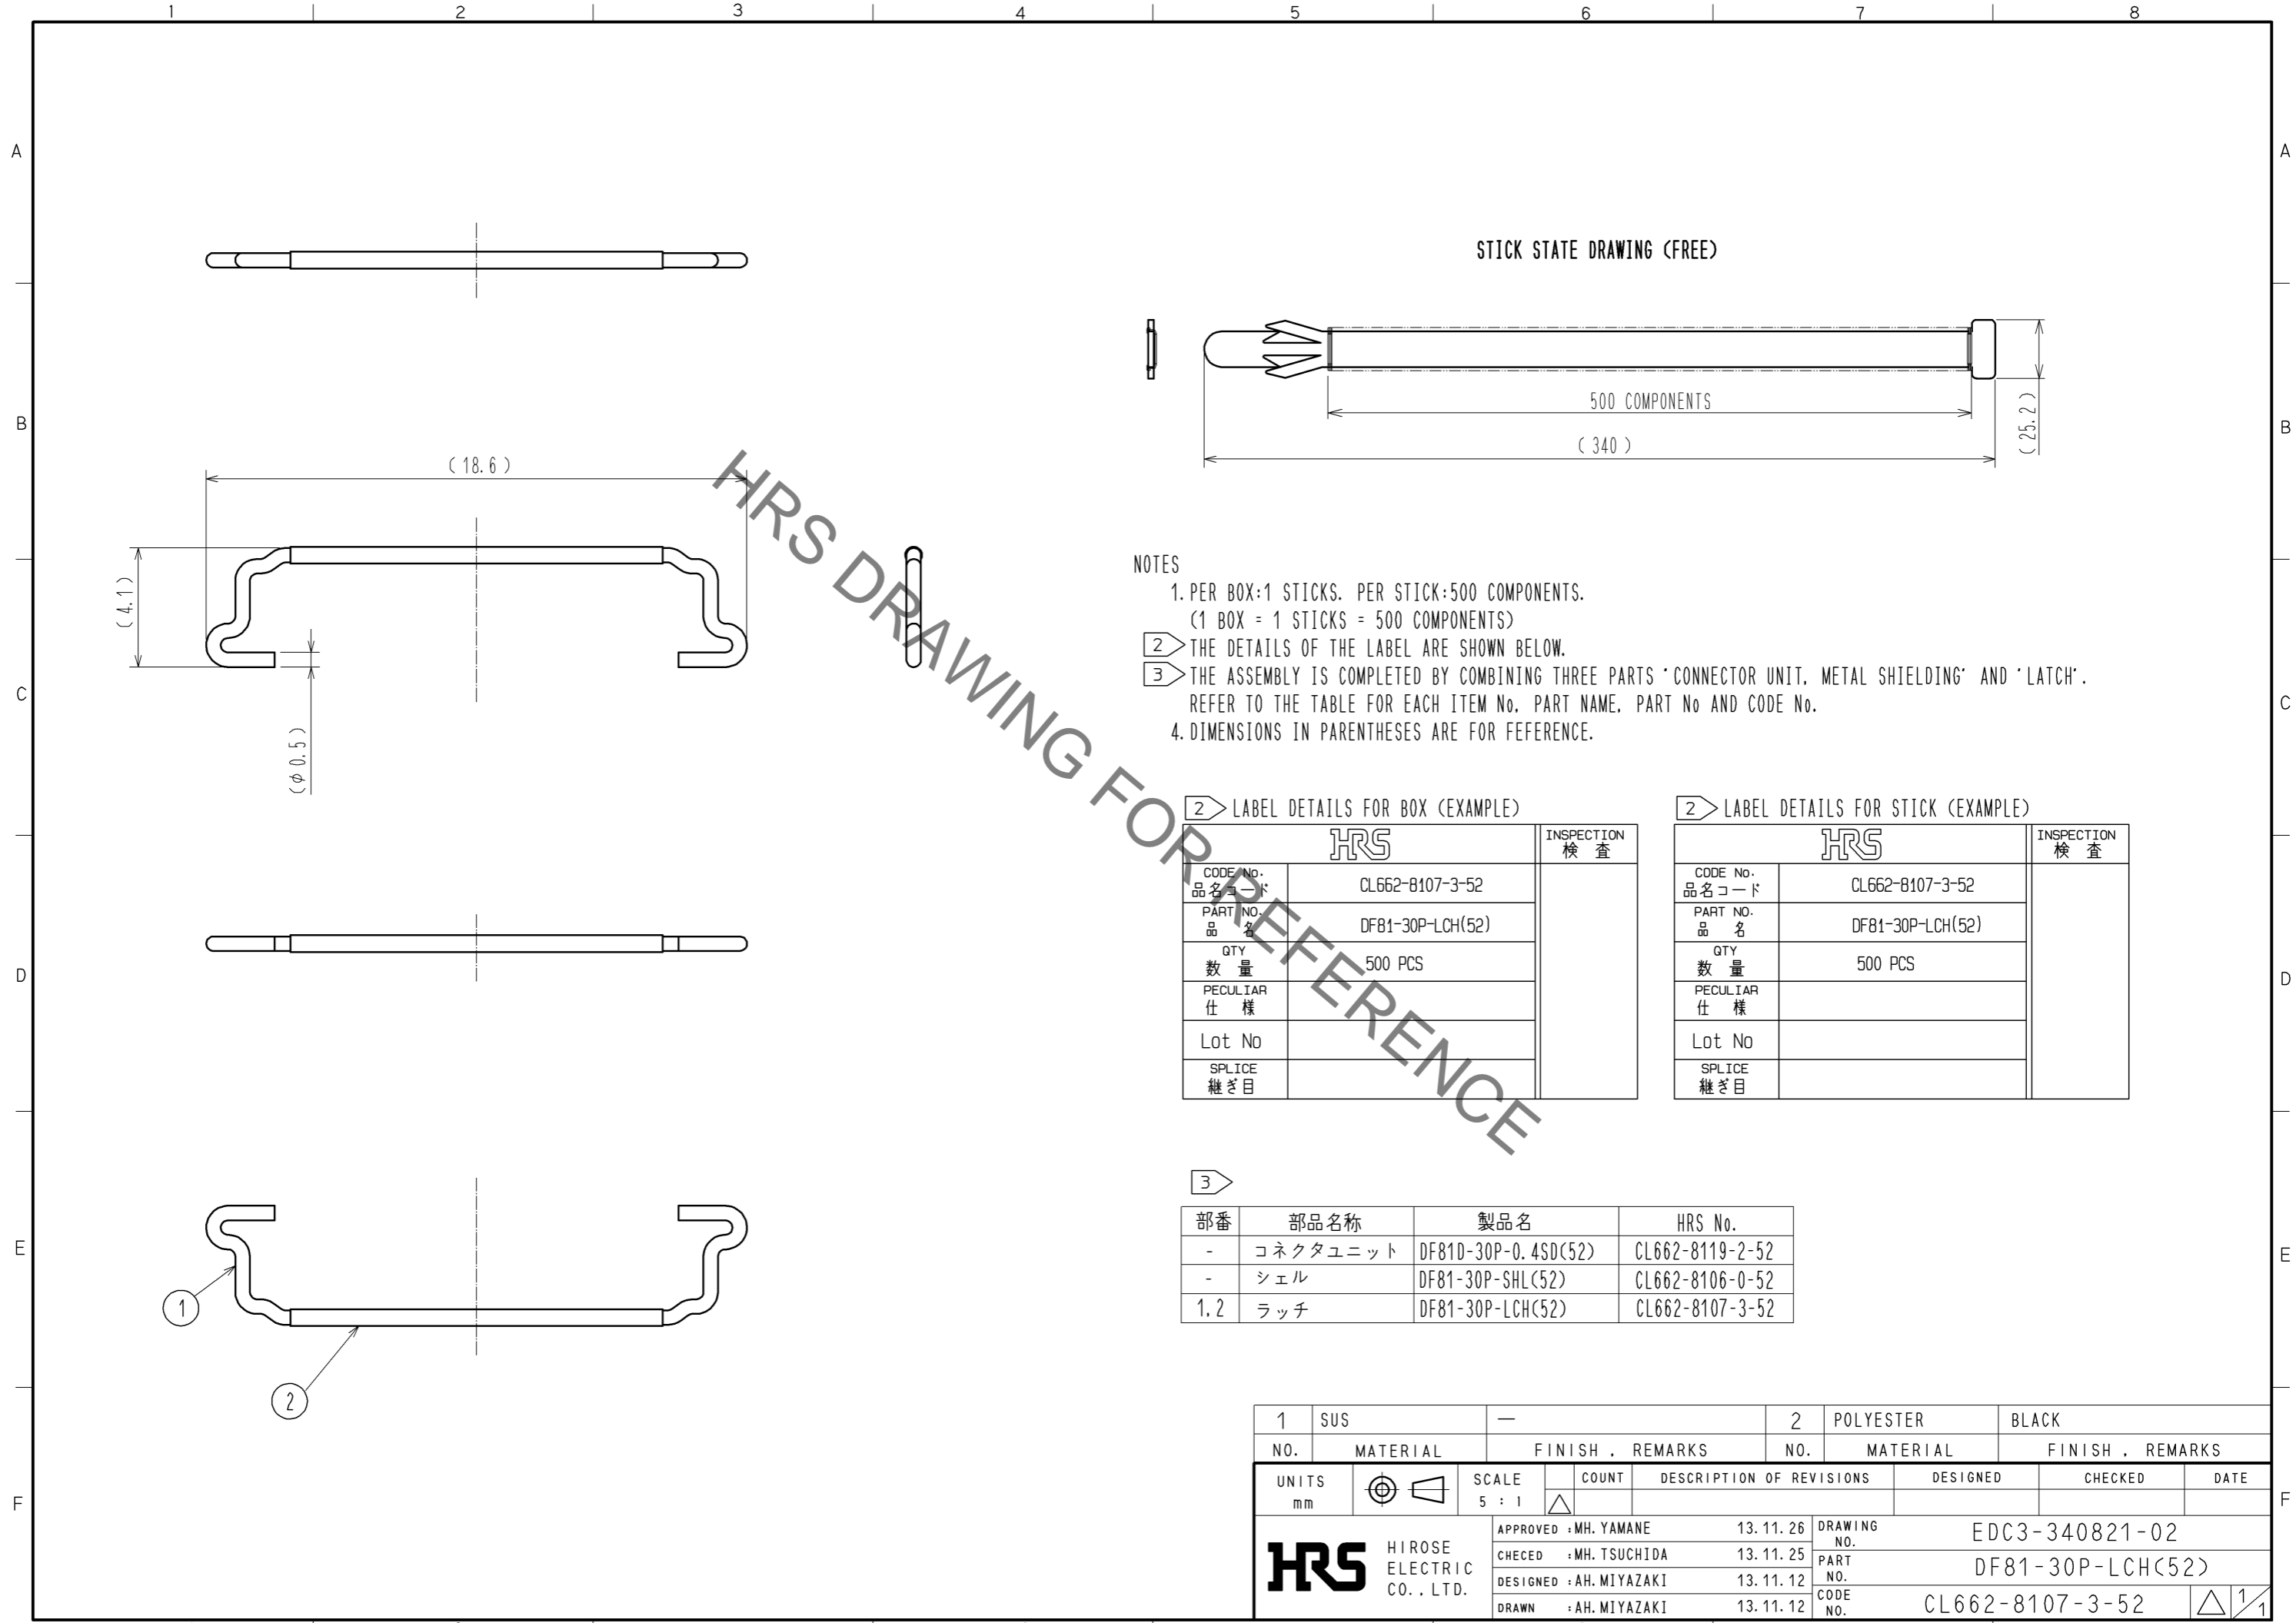

STICK STATE DRAWING (FREE)

NOTES

- 1. PER BOX:1 STICKS. PER STICK:500 COMPONENTS.
(1 BOX = 1 STICKS = 500 COMPONENTS)
- 2 THE DETAILS OF THE LABEL ARE SHOWN BELOW.
- 3 THE ASSEMBLY IS COMPLETED BY COMBINING THREE PARTS 'CONNECTOR UNIT, METAL SHIELDING' AND 'LATCH'. REFER TO THE TABLE FOR EACH ITEM No. PART NAME, PART No AND CODE No.
- 4. DIMENSIONS IN PARENTHESSES ARE FOR REFERENCE.

2 LABEL DETAILS FOR BOX (EXAMPLE)

HRS		INSPECTION 検査
CODE No. 品名コード	CL662-8107-3-52	
PART NO. 品名	DF81-30P-LCH(52)	
QTY 数量	500 PCS	
PECULIAR 仕様		
Lot No		
SPLICE 継ぎ目		

2 LABEL DETAILS FOR STICK (EXAMPLE)

HRS		INSPECTION 検査
CODE No. 品名コード	CL662-8107-3-52	
PART NO. 品名	DF81-30P-LCH(52)	
QTY 数量	500 PCS	
PECULIAR 仕様		
Lot No		
SPLICE 継ぎ目		

3

部番	部品名称	製品名	HRS No.
-	コネクタユニット	DF81D-30P-0.4SD(52)	CL662-8119-2-52
-	シェル	DF81-30P-SHL(52)	CL662-8106-0-52
1.2	ラッチ	DF81-30P-LCH(52)	CL662-8107-3-52

1	SUS	—	2	POLYESTER	BLACK
NO.	MATERIAL	FINISH . REMARKS	NO.	MATERIAL	FINISH . REMARKS
UNITS mm		SCALE 5 : 1	COUNT 	DESCRIPTION OF REVISIONS	DESIGNED CHECKED DATE
HRS HIROSE ELECTRIC CO., LTD.		APPROVED : MH. YAMANE	13.11.26	DRAWING NO.	EDC3-340821-02
		CHECED : MH. TSUCHIDA	13.11.25	PART NO.	DF81-30P-LCH(52)
		DESIGNED : AH. MIYAZAKI	13.11.12	CODE NO.	CL662-8107-3-52
		DRAWN : AH. MIYAZAKI	13.11.12		