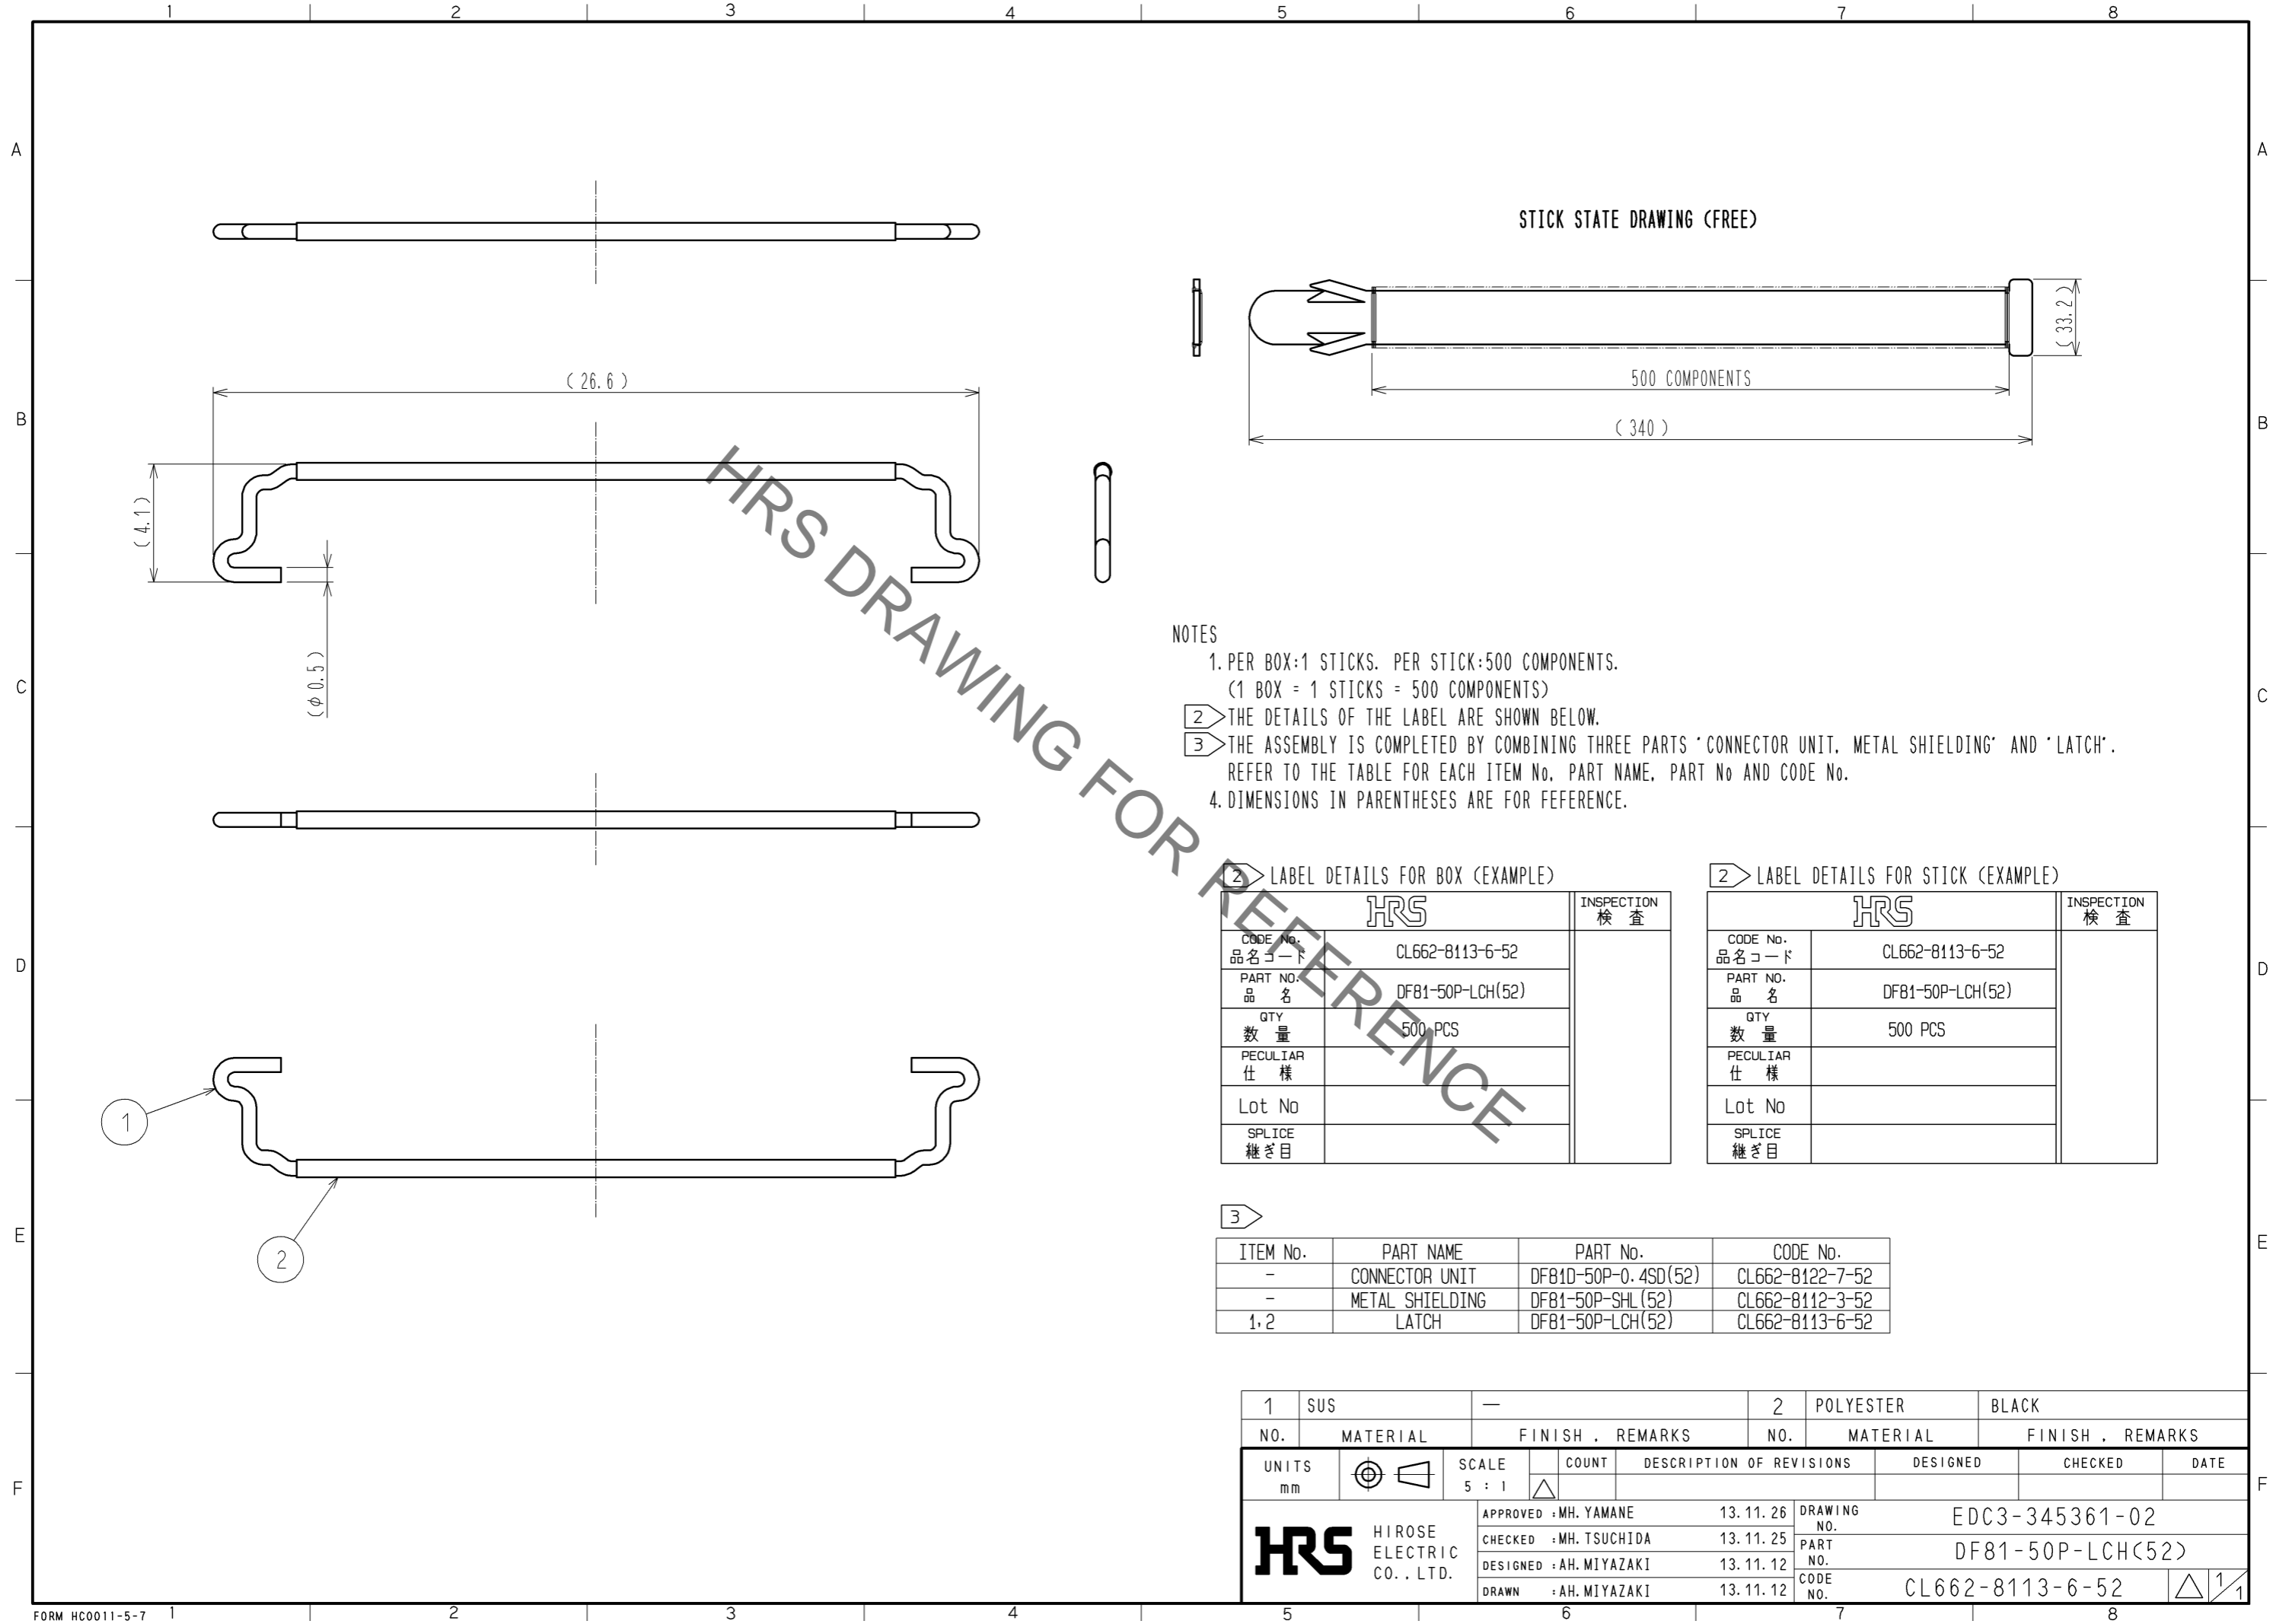

NOTES

- 1. PER BOX:1 STICKS. PER STICK:500 COMPONENTS.
(1 BOX = 1 STICKS = 500 COMPONENTS)
- 2 THE DETAILS OF THE LABEL ARE SHOWN BELOW.
- 3 THE ASSEMBLY IS COMPLETED BY COMBINING THREE PARTS 'CONNECTOR UNIT, METAL SHIELDING' AND 'LATCH'. REFER TO THE TABLE FOR EACH ITEM No, PART NAME, PART No AND CODE No.
- 4. DIMENSIONS IN PARENTHESES ARE FOR REFERENCE.

2 LABEL DETAILS FOR BOX (EXAMPLE)

HRS		INSPECTION 検査
CODE No. 品名コード	CL662-8113-6-52	
PART NO. 品名	DF81-50P-LCH(52)	
QTY 数量	500 PCS	
PECULIAR 仕様		
Lot No		
SPLICE 継ぎ目		

2 LABEL DETAILS FOR STICK (EXAMPLE)

1	SUS	-	2	POLYESTER	BLACK		
NO.	MATERIAL	FINISH . REMARKS	NO.	MATERIAL	FINISH . REMARKS		
UNITS mm		SCALE 5 : 1	COUNT 	DESCRIPTION OF REVISIONS	DESIGNED	CHECKED	DATE
HRS HIROSE ELECTRIC CO., LTD.		APPROVED : MH. YAMANE	13. 11. 26	DRAWING NO. EDC3-345361-02			
		CHECKED : MH. TSUCHIDA	13. 11. 25	PART NO. DF81-50P-LCH(52)			
		DESIGNED : AH. MIYAZAKI	13. 11. 12	CODE NO. CL662-8113-6-52			
		DRAWN : AH. MIYAZAKI	13. 11. 12			1/1	