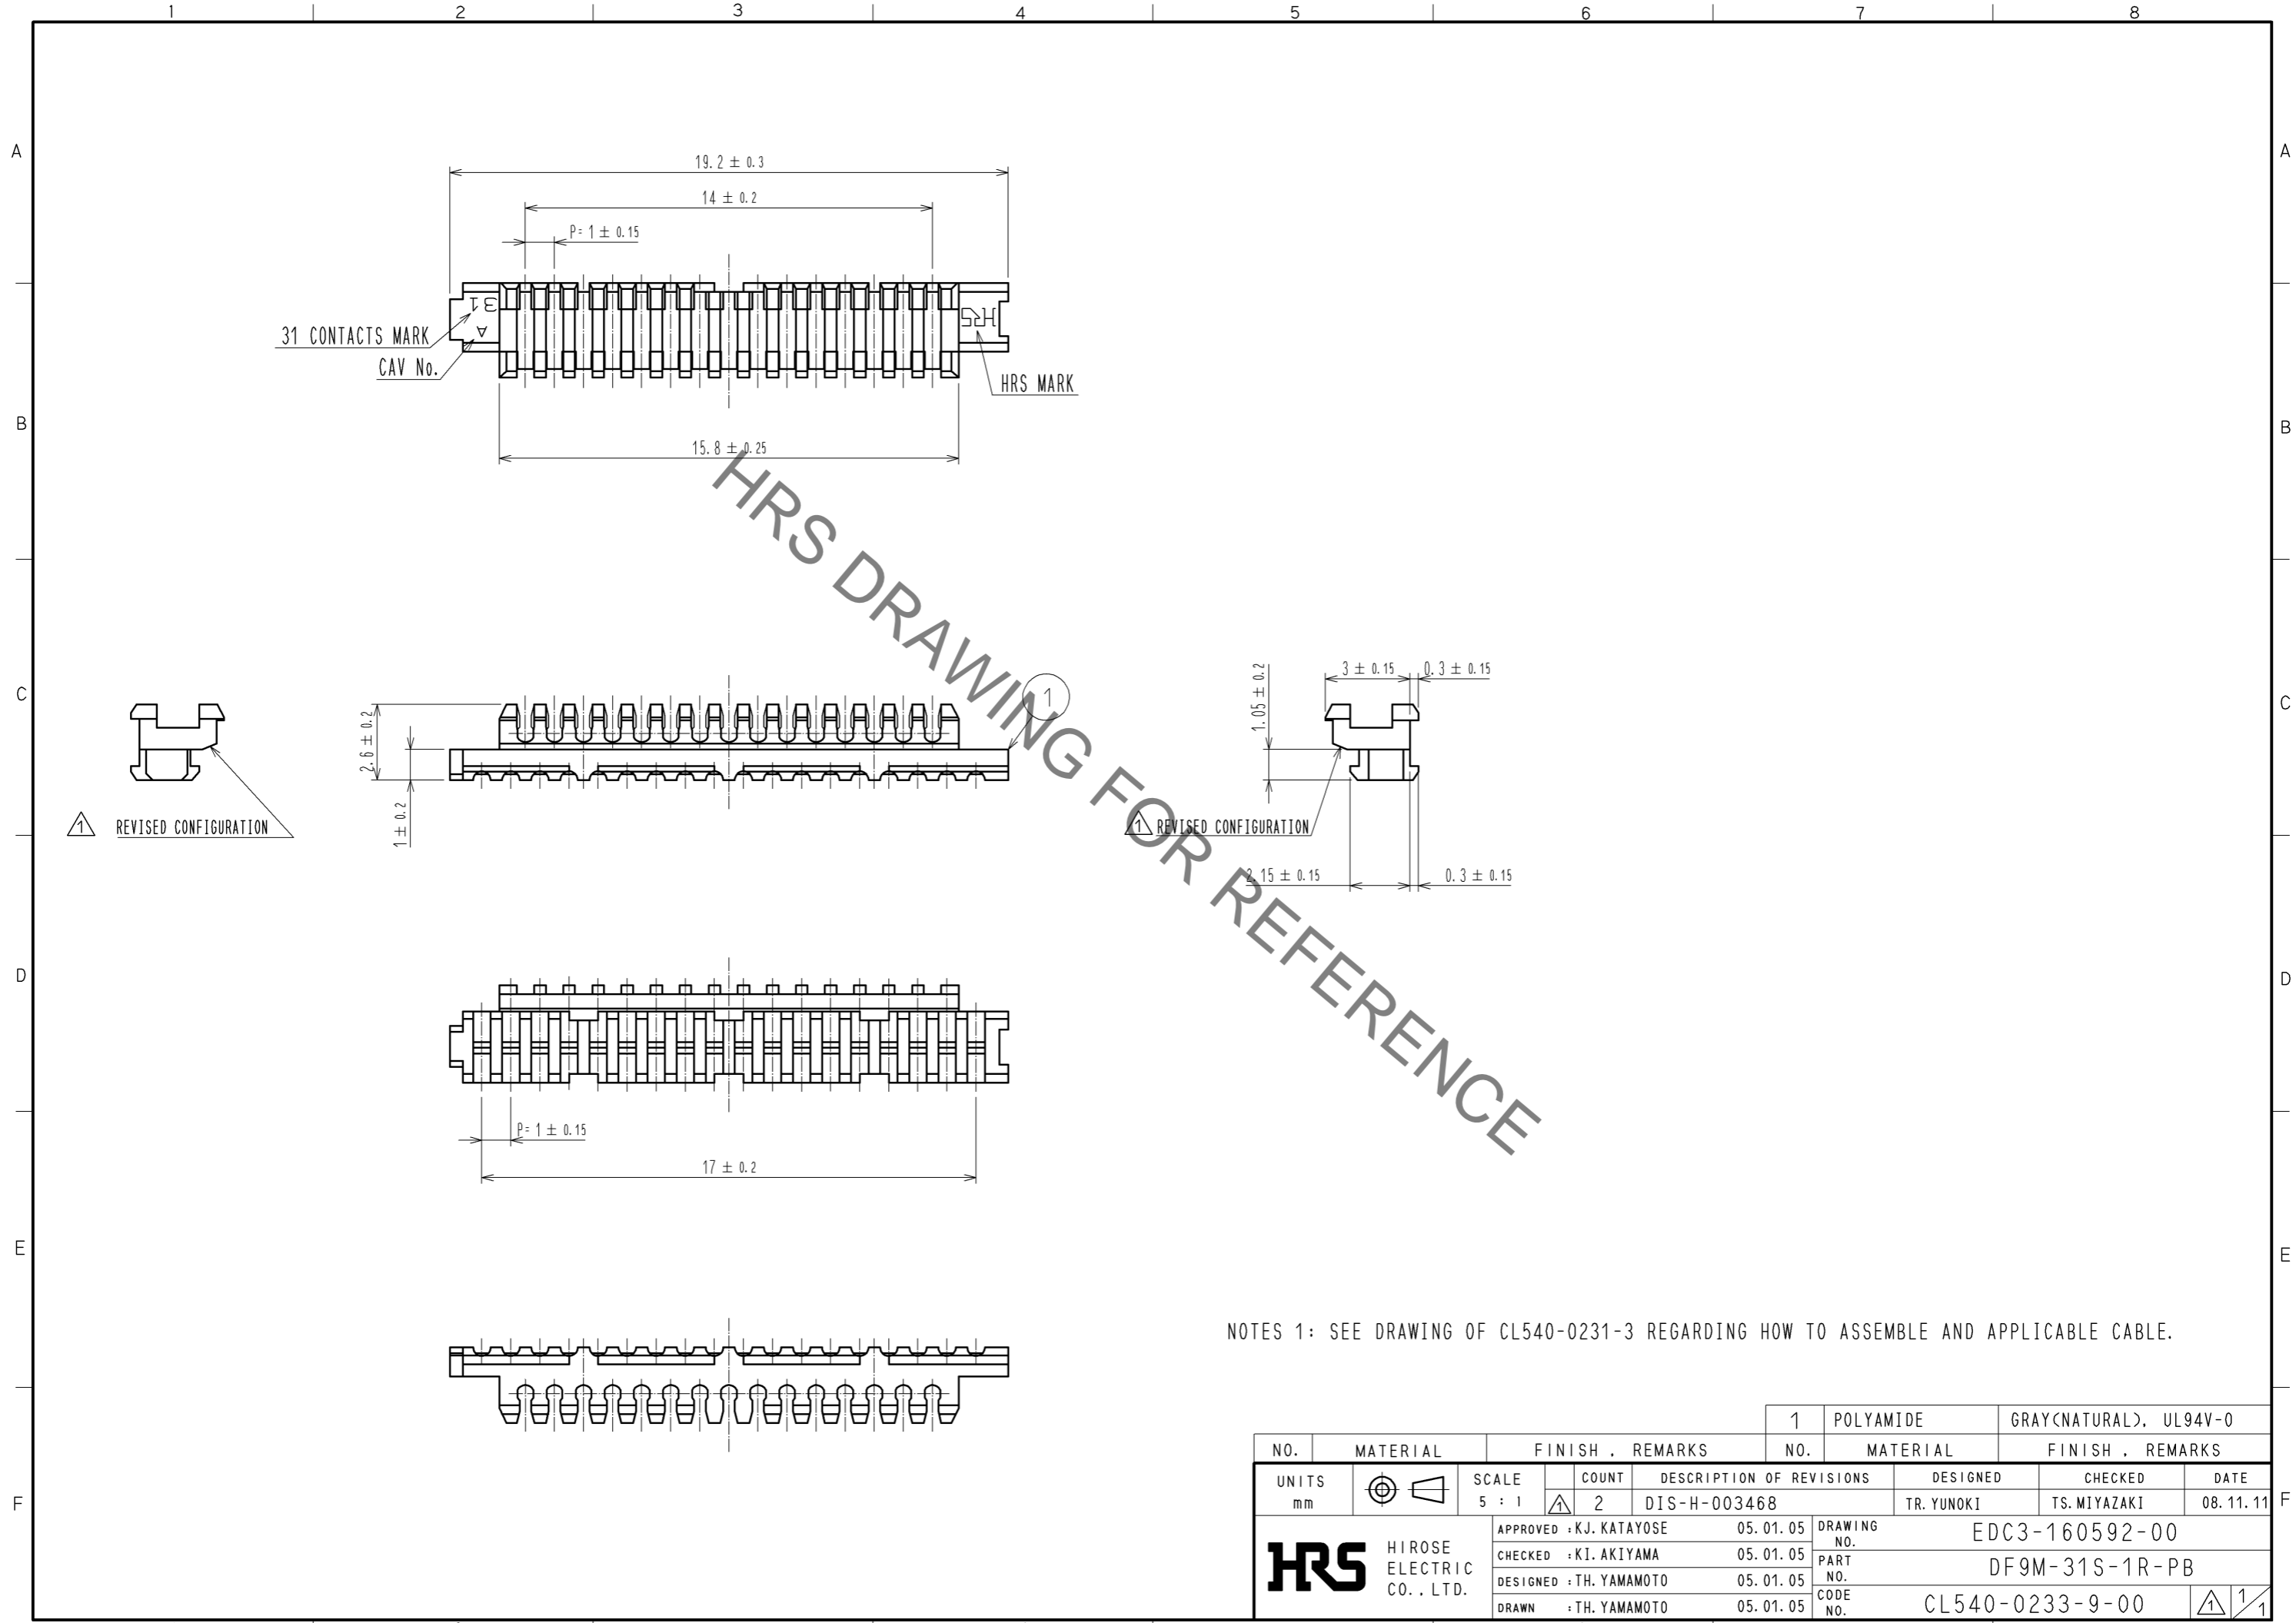

NOTES 1: SEE DRAWING OF CL540-0231-3 REGARDING HOW TO ASSEMBLE AND APPLICABLE CABLE.

NO.		MATERIAL		FINISH . REMARKS		1		POLYAMIDE		GRAY(NATURAL), UL94V-0			
UNITS mm		SCALE 5 : 1		COUNT 2		DESCRIPTION OF REVISIONS DIS-H-003468		DESIGNED TR. YUNOKI		CHECKED TS. MIYAZAKI		DATE 08. 11. 11	
HIROSE ELECTRIC CO., LTD.		APPROVED : KJ. KATAYOSE		05. 01. 05		DRAWING NO.		EDC3-160592-00					
		CHECKED : KI. AKIYAMA		05. 01. 05		PART NO.		DF9M-31S-1R-PB					
		DESIGNED : TH. YAMAMOTO		05. 01. 05		CODE NO.		CL540-0233-9-00					
		DRAWN : TH. YAMAMOTO		05. 01. 05									