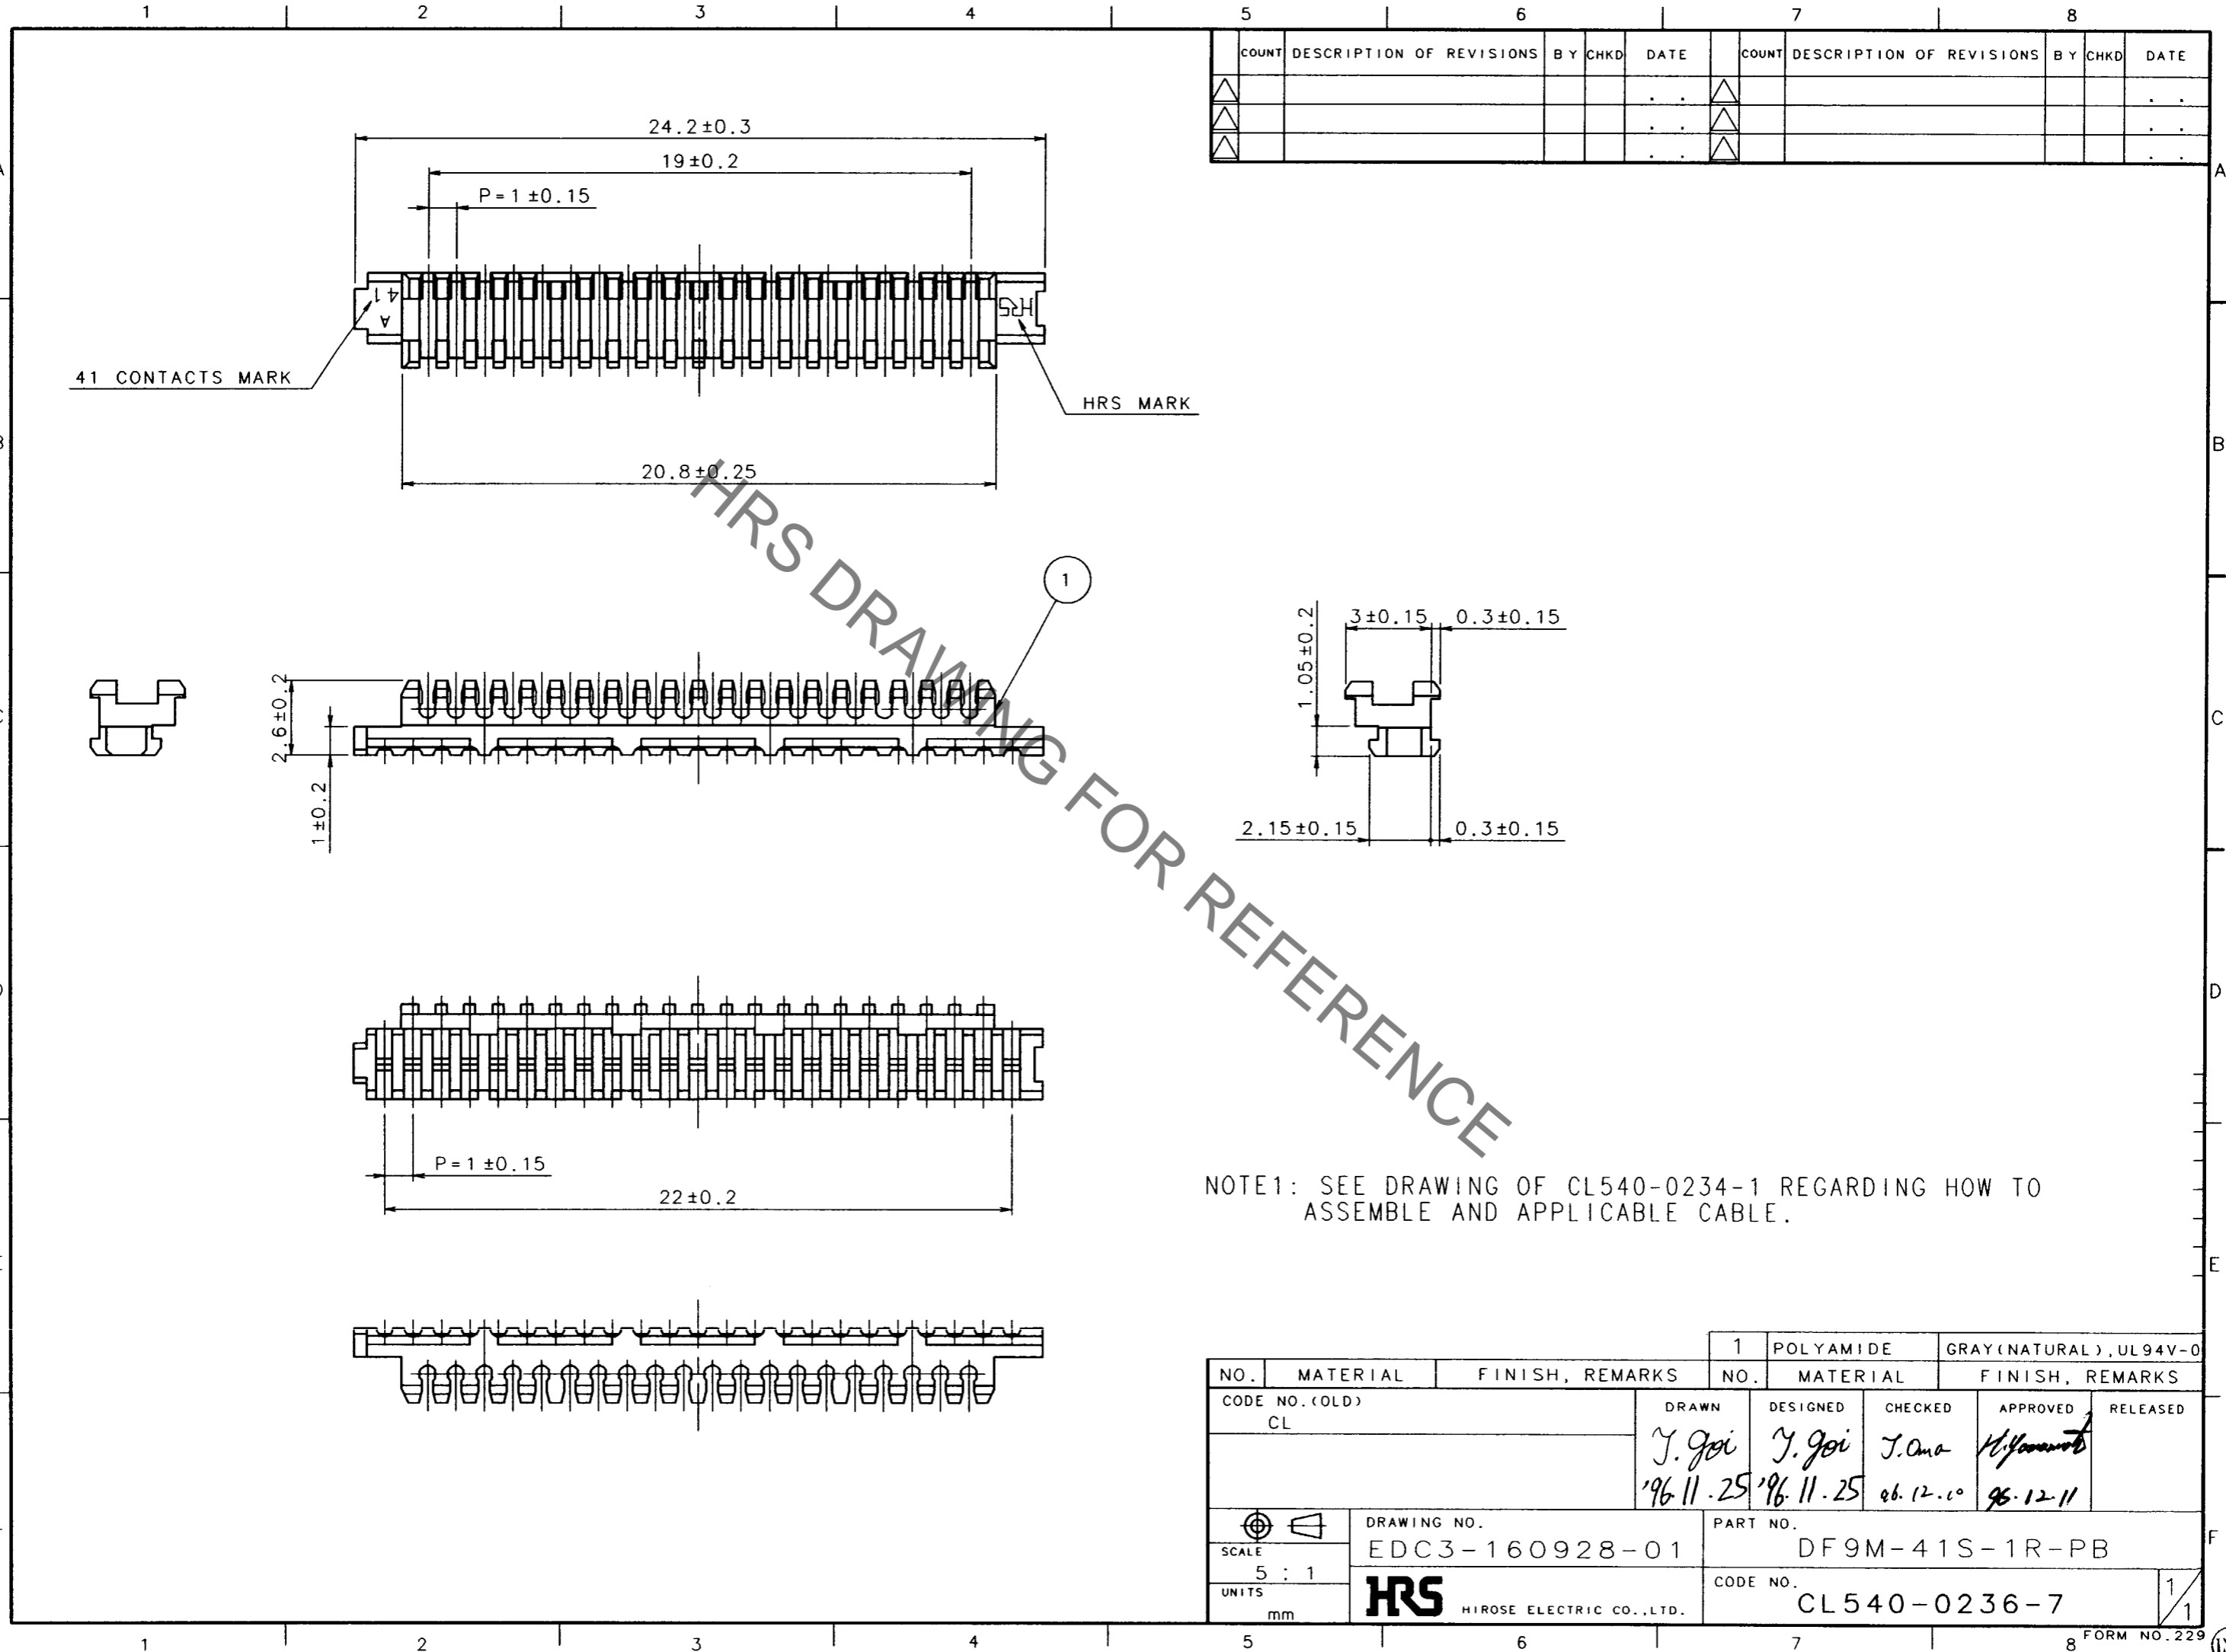

COUNT	DESCRIPTION OF REVISIONS	BY	CHKD	DATE	COUNT	DESCRIPTION OF REVISIONS	BY	CHKD	DATE
△					△				
△					△				
△					△				

HRS DRAWING FOR REFERENCE

NOTE1: SEE DRAWING OF CL540-0234-1 REGARDING HOW TO ASSEMBLE AND APPLICABLE CABLE.

TO

NO.	MATERIAL	FINISH, REMARKS	NO.	MATERIAL	FINISH, REMARKS
1	POLYAMIDE		1	POLYAMIDE	GRAY (NATURAL), UL94V-0
CODE NO. (OLD) CL			DRAWN	DESIGNED	CHECKED
			<i>Y. Gai</i>	<i>Y. Gai</i>	<i>T. Ama</i>
			'96.11.25	'96.11.25	06.12.00
					<i>H. Yamamoto</i>
					96.12.11
DRAWING NO. EDC3-160928-01			PART NO. DF9M-41S-1R-PB		
UNITS mm			CODE NO. CL540-0236-7		