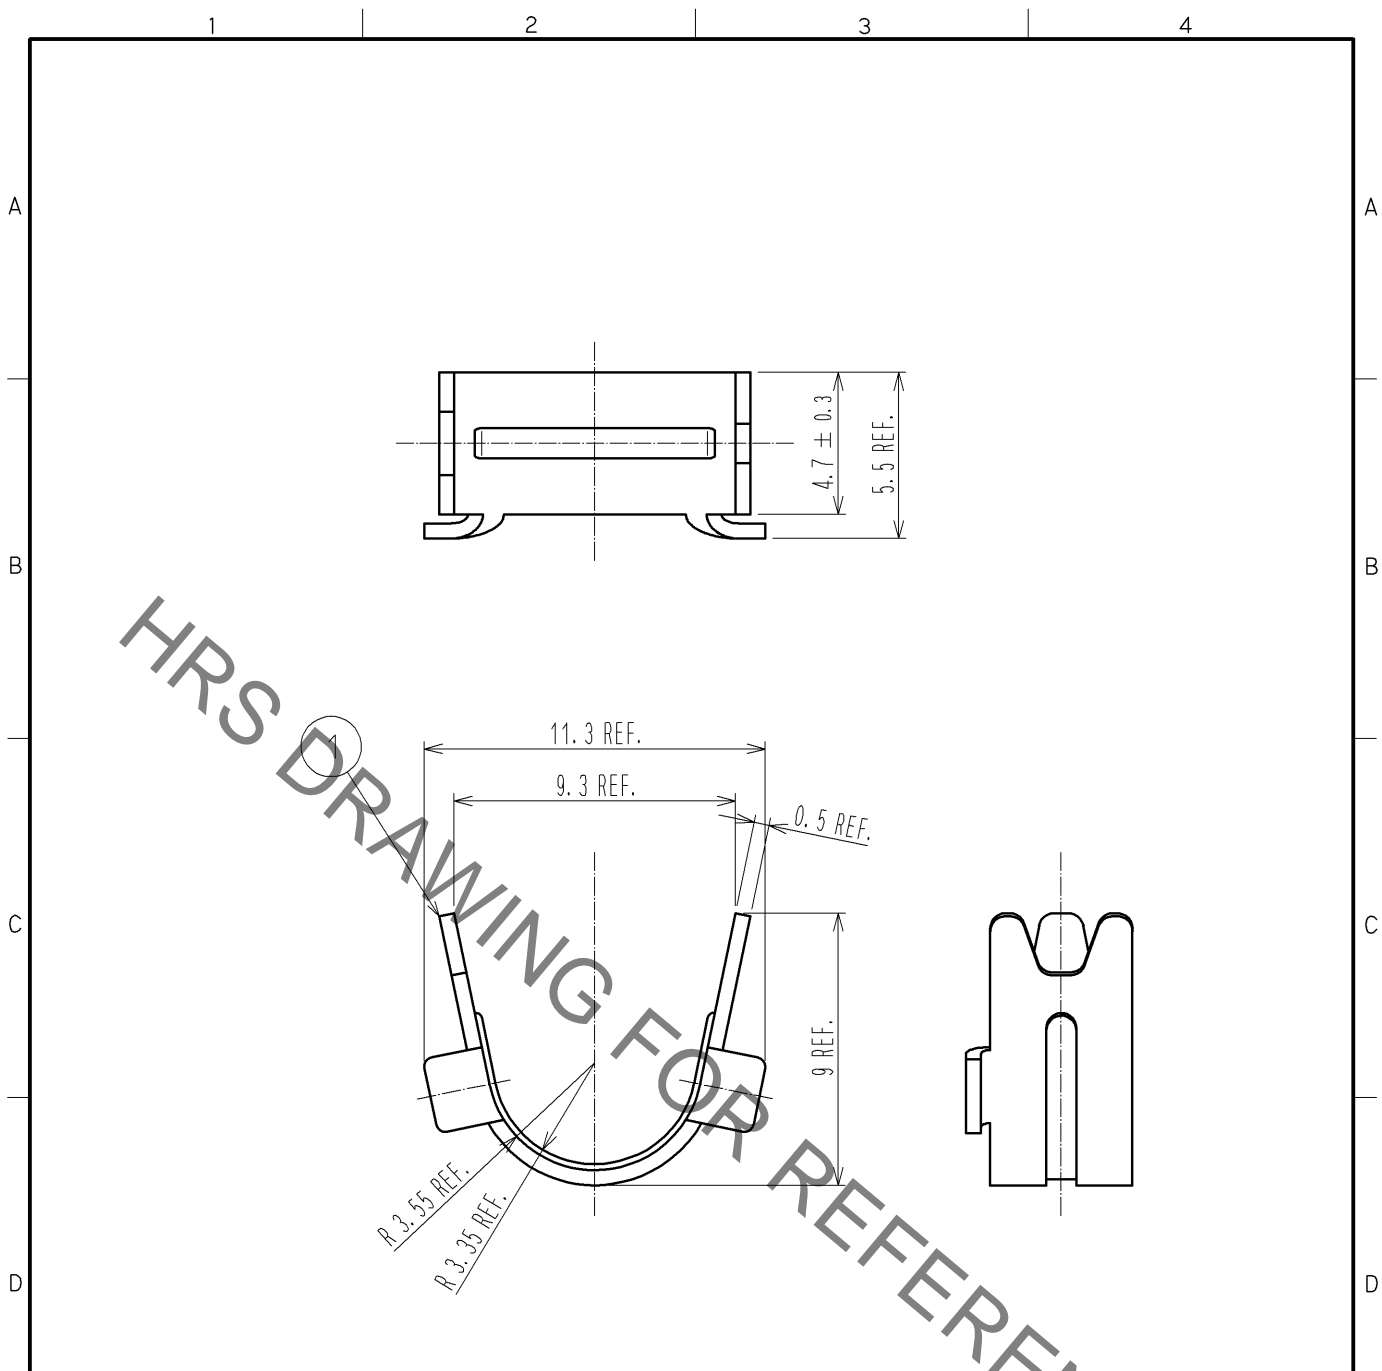

NOTE 1. THIS PRODUCT IS A CLAMP FOR A COVER CASE 'DH-17-C+8'.  
 2. THE APPLICABLE CABLE DIAMETER IS  $\phi 6.3$ .  
 3. THIS PRODUCT IS PACKED IN A BAG.  
 (QUANTITY PER BAG MAY VARY DUE TO THE AMOUNT OF EACH ORDER.)

NO.		MATERIAL		FINISH . REMARKS		1		BRASS		FINISH . REMARKS			
UNITS mm		SCALE 4 : 1		COUNT 1		DESCRIPTION OF REVISIONS DIS-E-003059		DESIGNED MO. SHIMOYAMA		CHECKED KN. ICHIKAWA		DATE 09.12.07	
HIROSE ELECTRIC CO., LTD.		APPROVED : AO. SUZUKI		09.04.16		DRAWING NO.		EDC4-126657-00					
		CHECKED : MO. SHIMOYAMA		09.04.16		PART NO.		DH-17-CMB(6.3)					
		DESIGNED : TS. ITO		09.04.14		CODE NO.		CL244-0031-5-00					
		DRAWN : TS. ITO		09.04.14								1/1	