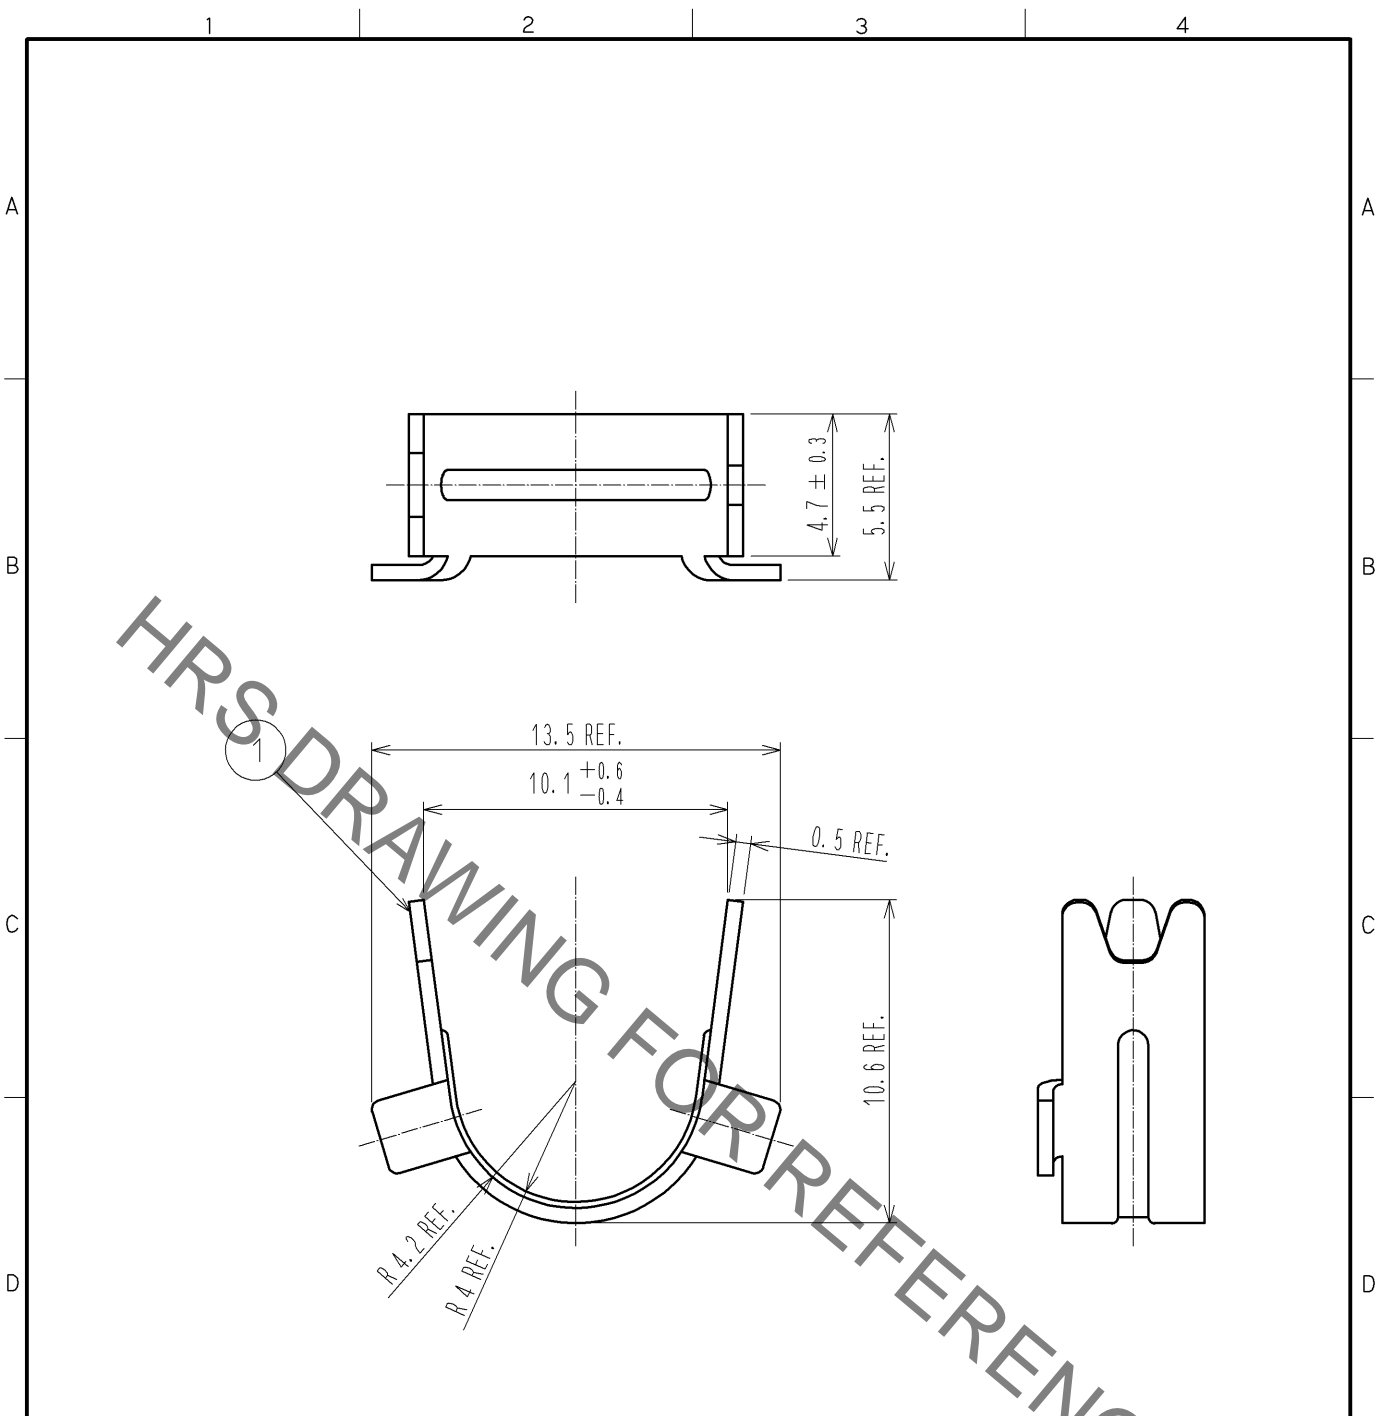

NOTE 1. THIS PRODUCT IS A CLAMP FOR A COVER CASE 'DH-27-C\*\*B'.  
 2. THE APPLICABLE CABLE DIAMETER IS  $\phi 6.9$ .  
 △ 3. THIS PRODUCT IS PACKED IN A BAG.  
 (QUANTITY PER BAG MAY VARY DUE TO THE AMOUNT OF EACH ORDER.)

NO.		MATERIAL		FINISH . REMARKS		1		BRASS		FINISH . REMARKS	
UNITS mm		SCALE 4 : 1	COUNT △ 1	DESCRIPTION OF REVISIONS DIS-E-003059			DESIGNED MO. SHIMOYAMA	CHECKED KN. ICHIKAWA	DATE 09.12.07		
<b>HRS</b> HIROSE ELECTRIC CO., LTD.		APPROVED : AO. SUZUKI	09.05.07	DRAWING NO.		EDC4-126674-00					
		CHECKED : KN. ICHIKAWA	09.05.07	PART NO.		DH-27-CMB(6.9)					
		DESIGNED : MO. SHIMOYAMA	09.05.07	CODE NO.		CL244-0036-9-00					
		DRAWN : MO. SHIMOYAMA	09.05.07			△ 1/1					