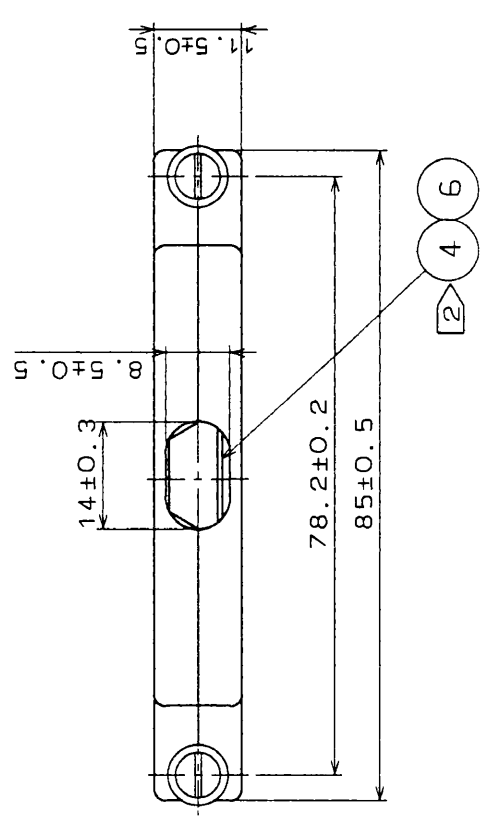

Note 1. The dimensions in the parenthesis are reference.  
 ② Parts No. 4 and 6 are packaged.

部番 No.	材質 MATERIAL	備考 REMARKS	部番 No.	材質 MATERIAL	備考 REMARKS
3	Steel	Nickel plated	6	Brass	Nickel plated
2	Zinc alloy die cast	Silver burning coating	5	Brass	Nickel plated
1	Zinc alloy die cast	Silver burning coating	4	Stainless steel	

製図 DRAWN	検査 CHECKED	承認 APPROVED	発行 ISSUED
Shimizu T. Aso 7.15.91	Shimizu T. Aso 7.15.91	Shimizu T. Aso 7.15.91	Shimizu T. Aso 7.15.91

旧製品コード CODE No. (OLD)	製図番号 DRAWING No.
	ADC3-27202

承認 DRAWING FOR APPROVAL	製品名 PART No.
	DX-100-CV1

単位 mm	尺度 SCALE	品番 CODE No.
1 : 1	1 : 1	CL230-0044-4

影写機  
T O  
Q 1