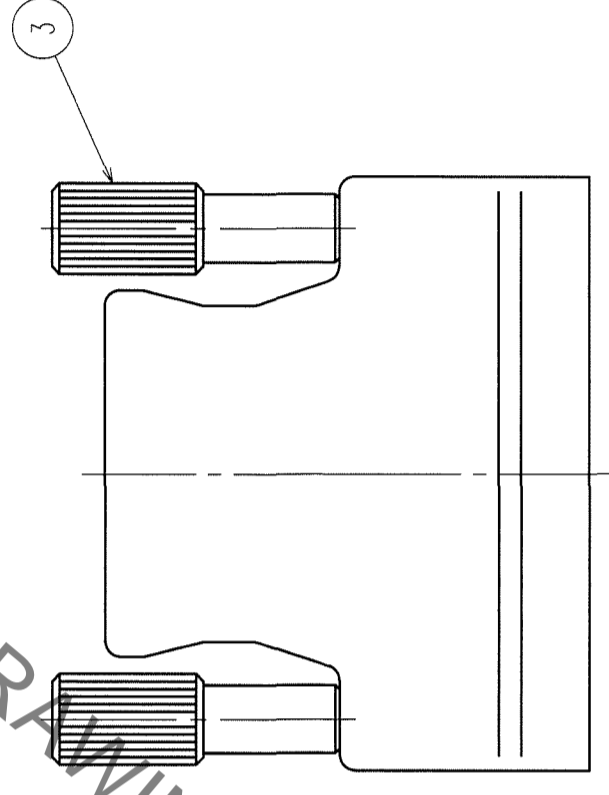

Sep.1.2021 Copyright 2021 HIROSE ELECTRIC CO., LTD. All Rights Reserved.
In case of consideration for using Automotive equipment / device which demand high reliability, kindly contact our sales window correspondents.

COUNT	DESCRIPTION OF REVISIONS	BY	CHKD	DATE	COUNT	DESCRIPTION OF REVISIONS	BY	CHKD	DATE
1	ADAPTED FOR DATA TRANSLATION	Y.K.H.M		99.8.30					
1	RE-E-10106	Y.S.YE		04.7.14					

NOTE ① COMPONENTS OF REF. NO.④ AND ⑥ ARE APPENDED PRODUCTS.

NO.	MATERIAL	FINISH, REMARKS	NO.	MATERIAL	FINISH, REMARKS
3	STEEL	NICKEL PLATING	6	STEEL	NICKEL PLATING
2	ZINC ALLOY DIE CASTING	SILVER BURNING COATING	5	BRASS	NICKEL PLATING
1	ZINC ALLOY DIE CASTING	SILVER BURNING COATING	4	STAINLESS STEEL	

CODE NO. (OLD)	DRAWN	DESIGNED	CHECKED	APPROVED	RELEASED
	A.KUBO	S.SIMIZU	M.NAKAMURA	S.KIKUTA	
	98.9.18	98.9.19	98.9.19	98.9.19	

DRAWING NO. EDC3-040769		PART NO. DX-28-CV1	
SCALE 2:1	CODE NO. CL230-0055-0		
UNITS mm	HIROSE ELECTRIC CO., LTD		

TO	Q1		

HRS DRAWING FOR REFERENCE