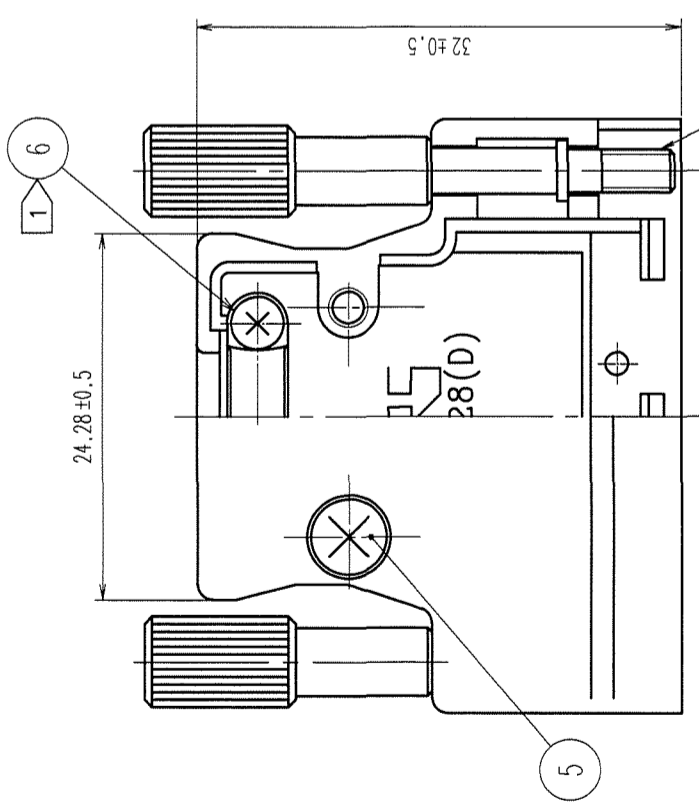

Sep.1.2021 Copyright 2021 HIROSE ELECTRIC CO., LTD. All Rights Reserved.
In case of consideration for using Automotive equipment / device which demand high reliability, kindly contact our sales window correspondents.

COUNT	DESCRIPTION OF REVISIONS	BY	CHKD	DATE	COUNT	DESCRIPTION OF REVISIONS	BY	CHKD	DATE
1	ADAPTED FOR DATA TRANSLATION	Y.K.H.M		99.8.30					
1	RE-E-10106	Y.S.YE		04.7.14					

NOTE ① COMPONENTS OF REF. NO.④ AND ⑥ ARE APPENDED PRODUCTS.

NO.	MATERIAL	FINISH, REMARKS	NO.	MATERIAL	FINISH, REMARKS
3	STEEL	NICKEL PLATING	6	STEEL	NICKEL PLATING
2	ZINC ALLOY DIE CASTING	SILVER BURNING COATING	5	BRASS	NICKEL PLATING
1	ZINC ALLOY DIE CASTING	SILVER BURNING COATING	4	STAINLESS STEEL	

CODE NO. (OLD)	DRAWN	DESIGNED	CHECKED	APPROVED	RELEASED
	A.KUBO	S.SIMIZU	M.NAKAMURA	S.KIKUTA	
	98.9.18	98.9.19	98.9.19	98.9.19	

DRAWING NO. EDC3-040769		PART NO. DX-28-CV1	
SCALE 2:1	CODE NO. CL230-0055-0		
UNITS mm	HIROSE ELECTRIC CO., LTD		

TO	Q1		

HRS DRAWING FOR REFERENCE