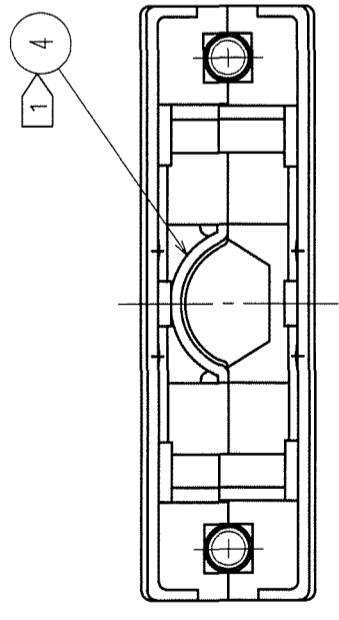

Sep.1.2021 Copyright 2021 HIROSE ELECTRIC CO., LTD. All Rights Reserved.
In case of consideration for using Automotive equipment / device which demand high reliability, kindly contact our sales window correspondents.

COUNT	DESCRIPTION OF REVISIONS	BY	CHKD	DATE	COUNT	DESCRIPTION OF REVISIONS	BY	CHKD	DATE
1	ADAPTED FOR DATA TRANSLATION	Y.K.H.M		99.8.30					
1	RE-E-10106	Y.S.YE		04.7.14					

NOTE ① COMPONENTS OF REF. NO.④ AND ⑥ ARE APPENDED PRODUCTS.

NO.	MATERIAL	FINISH, REMARKS	NO.	MATERIAL	FINISH, REMARKS
3	STEEL	NICKEL PLATING	6	STEEL	NICKEL PLATING
2	ZINC ALLOY DIE CASTING	SILVER BURNING COATING	5	BRASS	NICKEL PLATING
1	ZINC ALLOY DIE CASTING	SILVER BURNING COATING	4	STAINLESS STEEL	

CODE NO. (OLD)	DRAWN	DESIGNED	CHECKED	APPROVED	RELEASED
	A.KUBO	S.SIMIZU	M.NAKAMURA	S.KIKUTA	
	98.9.18	98.9.19	98.9.19	98.9.19	

DRAWING NO. EDC3-040769		PART NO. DX-28-CV1	
SCALE 2:1	CODE NO. CL230-0055-0		
UNITS mm	HIROSE ELECTRIC CO., LTD		

TO	Q1		

HRS DRAWING FOR REFERENCE