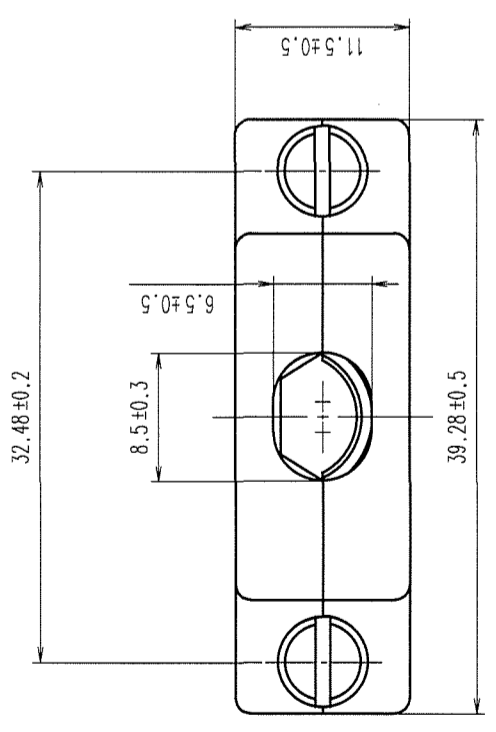

Sep.1.2021 Copyright 2021 HIROSE ELECTRIC CO., LTD. All Rights Reserved.
In case of consideration for using Automotive equipment / device which demand high reliability, kindly contact our sales window correspondents.

COUNT	DESCRIPTION OF REVISIONS	BY	CHKD	DATE	COUNT	DESCRIPTION OF REVISIONS	BY	CHKD	DATE
1	ADAPTED FOR DATA TRANSLATION	Y.K.H.M		99.8.30					
1	RE-E-10106	Y.S.YE		04.7.14					

NOTE ① COMPONENTS OF REF. NO.④ AND ⑥ ARE APPENDED PRODUCTS.

NO.	MATERIAL	FINISH, REMARKS	NO.	MATERIAL	FINISH, REMARKS
3	STEEL	NICKEL PLATING	6	STEEL	NICKEL PLATING
2	ZINC ALLOY DIE CASTING	SILVER BURNING COATING	5	BRASS	NICKEL PLATING
1	ZINC ALLOY DIE CASTING	SILVER BURNING COATING	4	STAINLESS STEEL	

CODE NO. (OLD)	DRAWN	DESIGNED	CHECKED	APPROVED	RELEASED
	A.KUBO	S.SIMIZU	M.NAKAMURA	S.KIKUTA	
	98.9.18	98.9.19	98.9.19	98.9.19	

DRAWING NO. EDC3-040769		PART NO. DX-28-CV1	
SCALE 2:1	CODE NO. CL230-0055-0		
UNITS mm	HIROSE ELECTRIC CO., LTD		

TO	Q1		

HRS DRAWING FOR REFERENCE