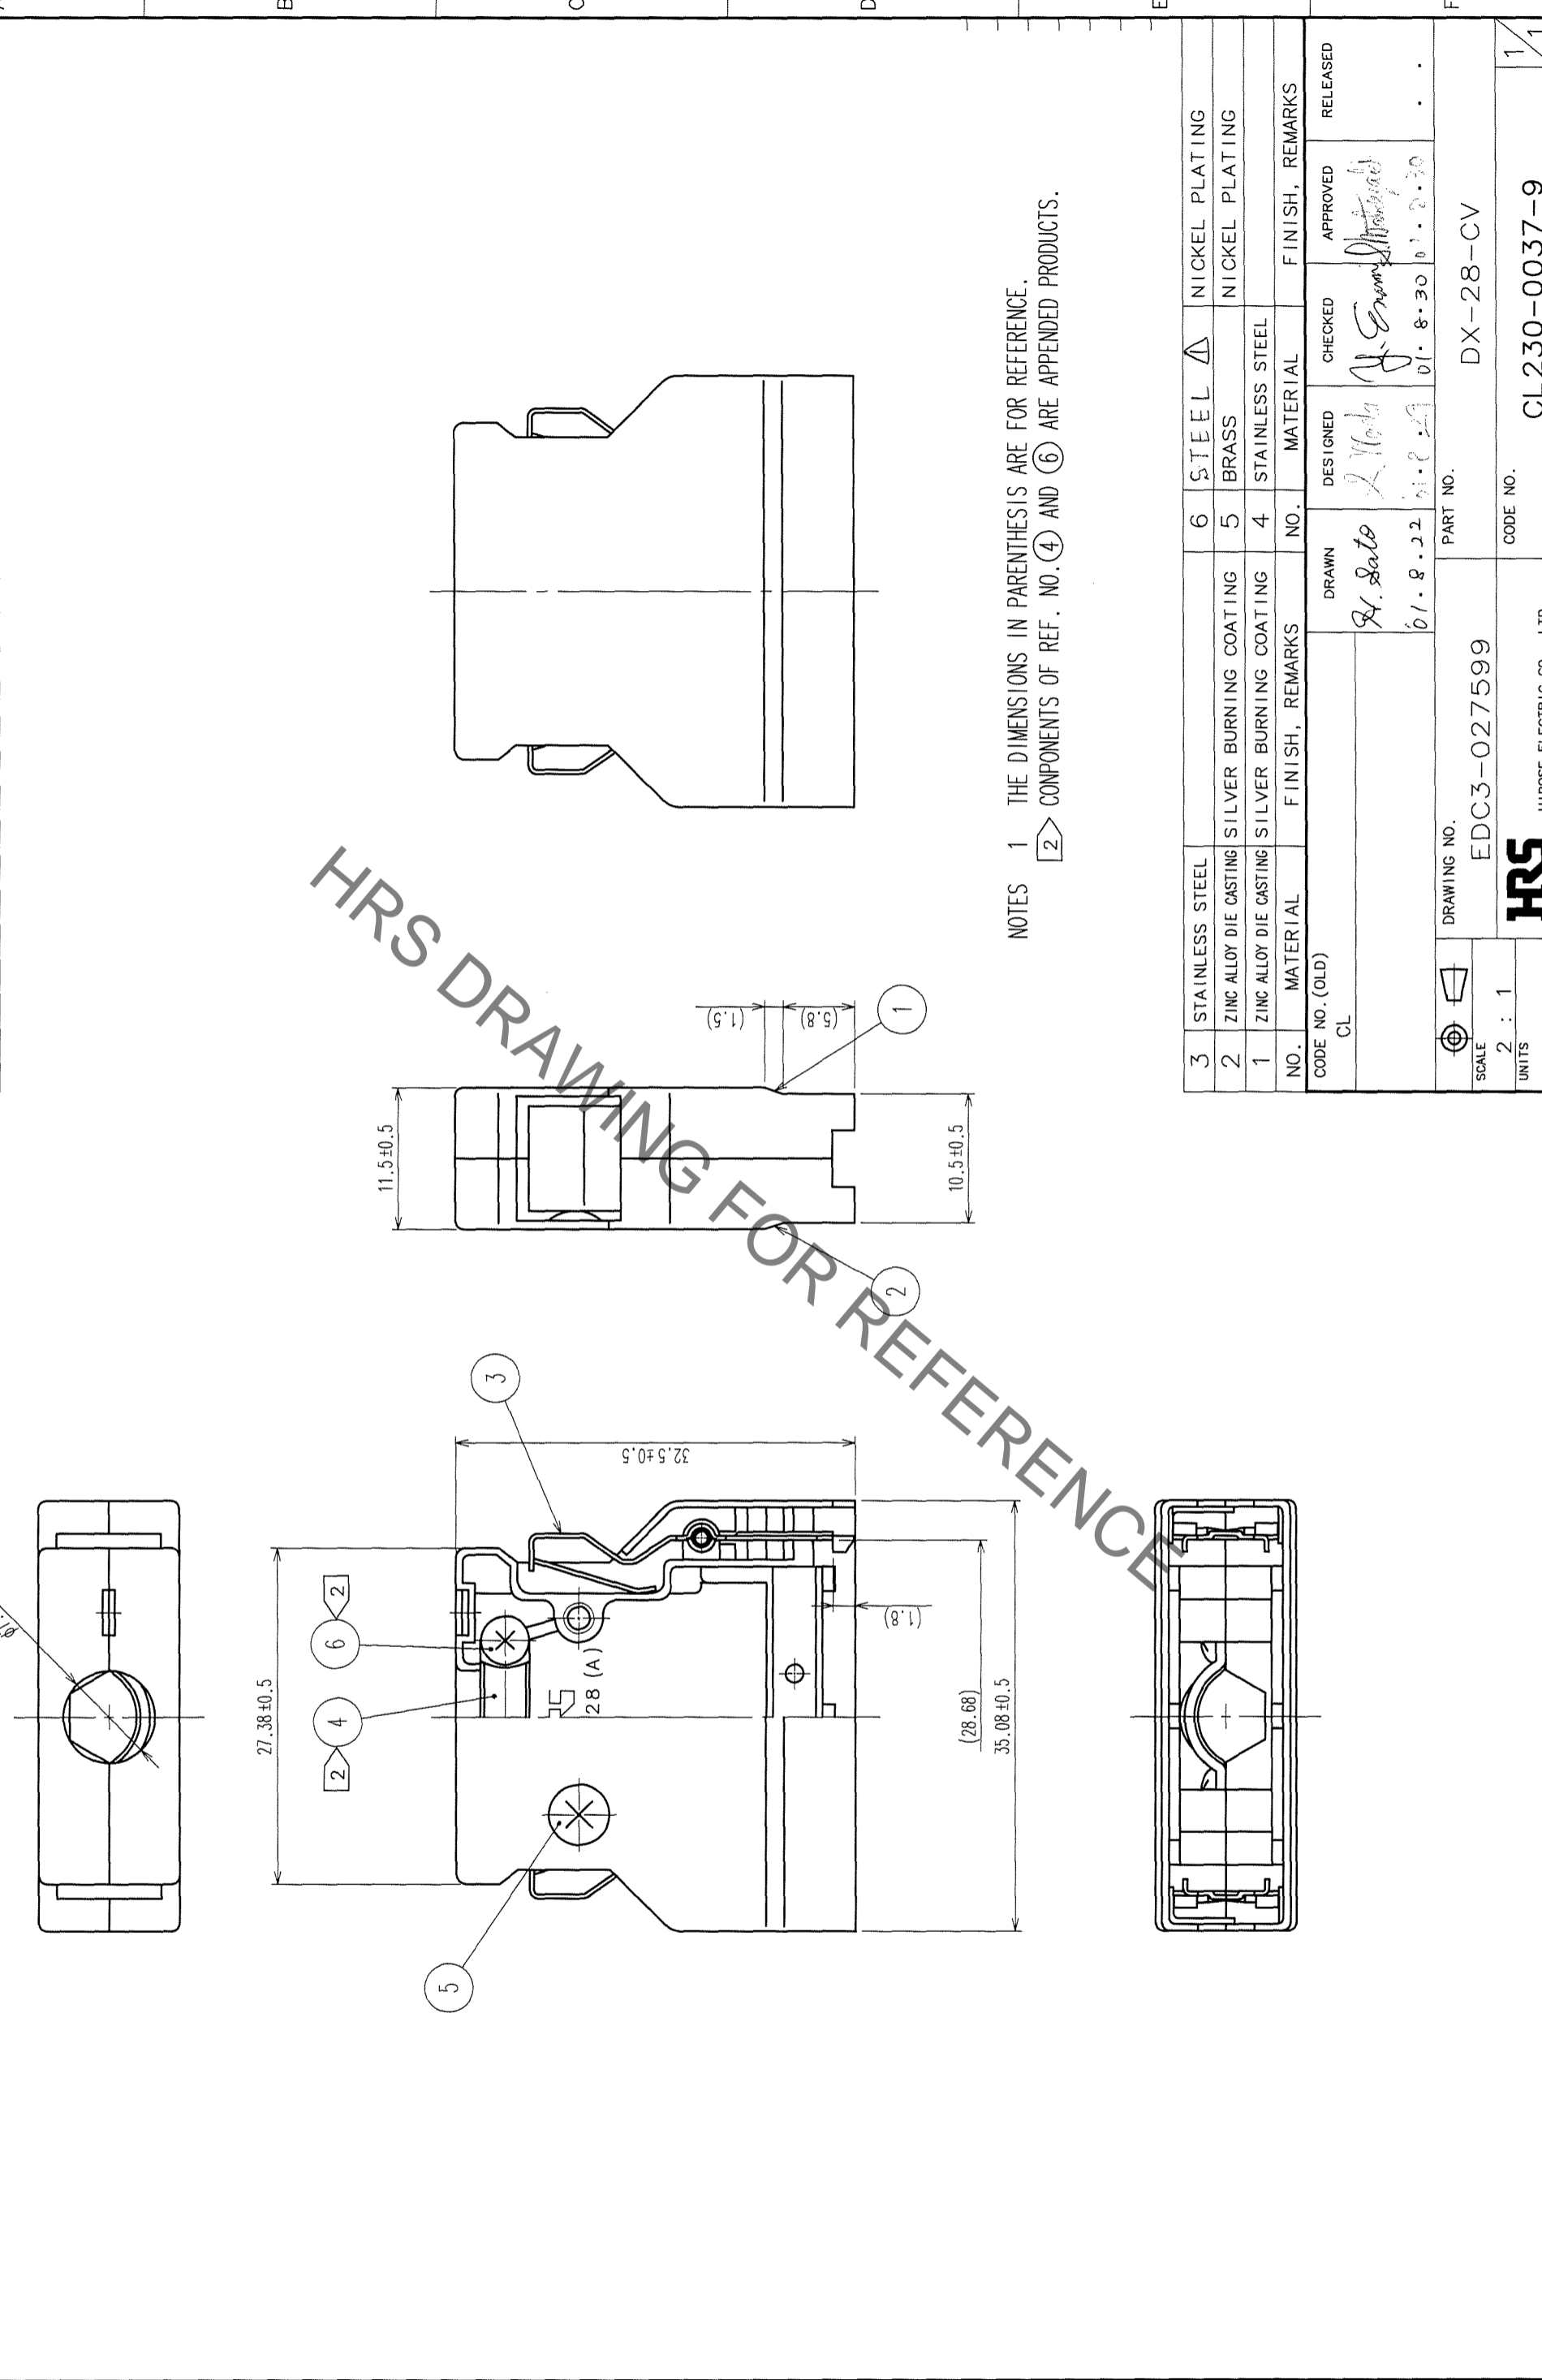

2 In case of consideration for using Automotive equipment, kindly contact our sales window correspondents.

3 Sep.1.2021 Copyright 2021 HIROSE ELECTRIC CO., LTD. All Rights Reserved.

4 In case of consideration for using Automotive equipment, kindly contact our sales window correspondents.

5

6

7

8

9

COUNT	DESCRIPTION OF REVISIONS	BY	CHKD	DATE	COUNT	DESCRIPTION OF REVISIONS	BY	CHKD	DATE
1	RE-E-10106	Y.S.Y.E	M.7.17						

NOTES 1 THE DIMENSIONS IN PARENTHESIS ARE FOR REFERENCE.
2 COMPONENTS OF REF. NO. 4 AND 6 ARE APPENDED PRODUCTS.

NO.	MATERIAL	FINISH, REMARKS	NO.	MATERIAL	FINISH, REMARKS
3	STAINLESS STEEL		6	STEEL	NICKEL PLATING
2	ZINC ALLOY DIE CASTING	SILVER BURNING COATING	5	BRASS	NICKEL PLATING
1	ZINC ALLOY DIE CASTING	SILVER BURNING COATING	4	STAINLESS STEEL	

CODE NO. (OLD) CL	DRAWN R. Sato 01.8.22	DESIGNED L. Hada 01.8.22	CHECKED Y. Enami 01.8.30	APPROVED <i>[Signature]</i> 01.8.30	RELEASED
DRAWING NO. EDC3-027599		PART NO. DX-28-CV			
SCALE 2 : 1	CODE NO. CL230-0037-9				
UNITS mm	HRS HIROSE ELECTRIC CO., LTD				

TO	
Q1