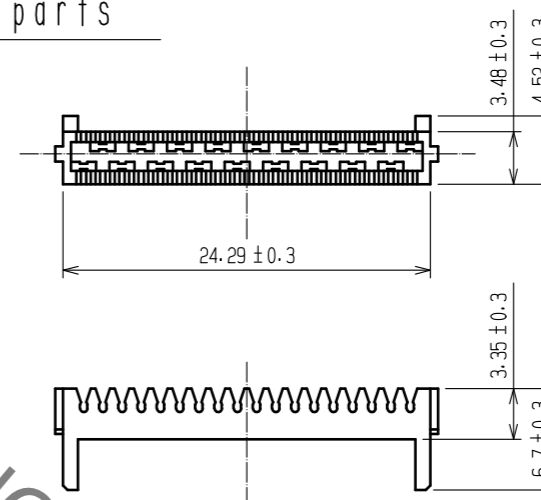

⑩ Attached parts

⑪ Attached parts

Recommended panel cutout

Note ① Part No. ⑩ shall be finished as table shown below according to panel thickness.
(Washer thickness : 0.8)

Panel thickness	Number of washer
t=0.7~1.0	2 each
t=1.5~1.8	1 each

UNITS	SCALE	COUNT	DESCRIPTION OF REVISIONS	DESIGNED	CHECKED	DATE
mm	2 : 1	△				

HRS HIROSE ELECTRIC CO., LTD.	APPROVED : RI. TAKAYASU	18.05.10	DRAWING NO.	EDC-041618-55-00
	CHECKED : AH. KODAMA	18.05.10	PART NO.	DX30A-36S-LNA(55)
	DESIGNED : TS. ITO	18.05.09	CODE NO.	CL230-0167-4-55
	DRAWN : AK. AKIYAMA	18.05.08		