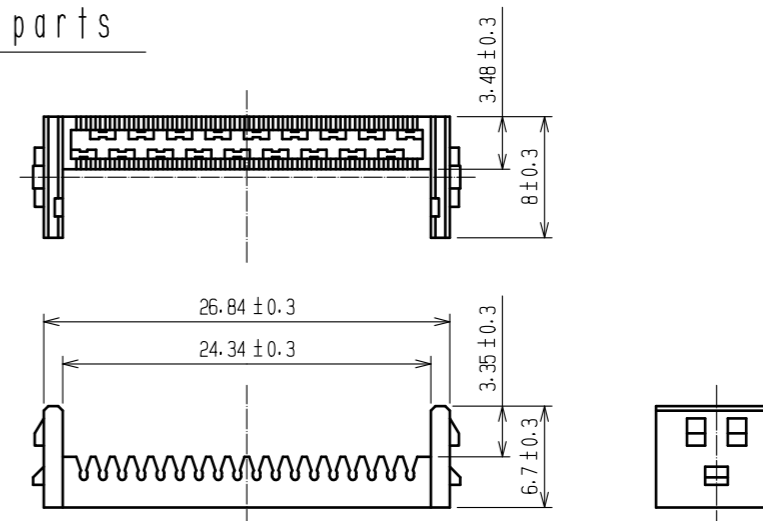

⑩ Attached parts

⑪ Attached parts

Recommended panel cutout

Note ① Part No. ⑩ shall be finished as table shown below according to panel thickness.
(Washer thickness : 0.8)

Panel thickness	Number of washer
t=0.7~1.0	2 each
t=1.5~1.8	1 each

UNITS	SCALE	COUNT	DESCRIPTION OF REVISIONS	DESIGNED	CHECKED	DATE
mm	2 : 1	△				

HRS HIROSE ELECTRIC CO., LTD.	APPROVED : RI. TAKAYASU	18.05.10	DRAWING NO.	EDC-041618-55-00
	CHECKED : AH. KODAMA	18.05.10	PART NO.	DX30A-36S-LNA(55)
	DESIGNED : TS. ITO	18.05.09	CODE NO.	CL230-0167-4-55
	DRAWN : AK. AKIYAMA	18.05.08		