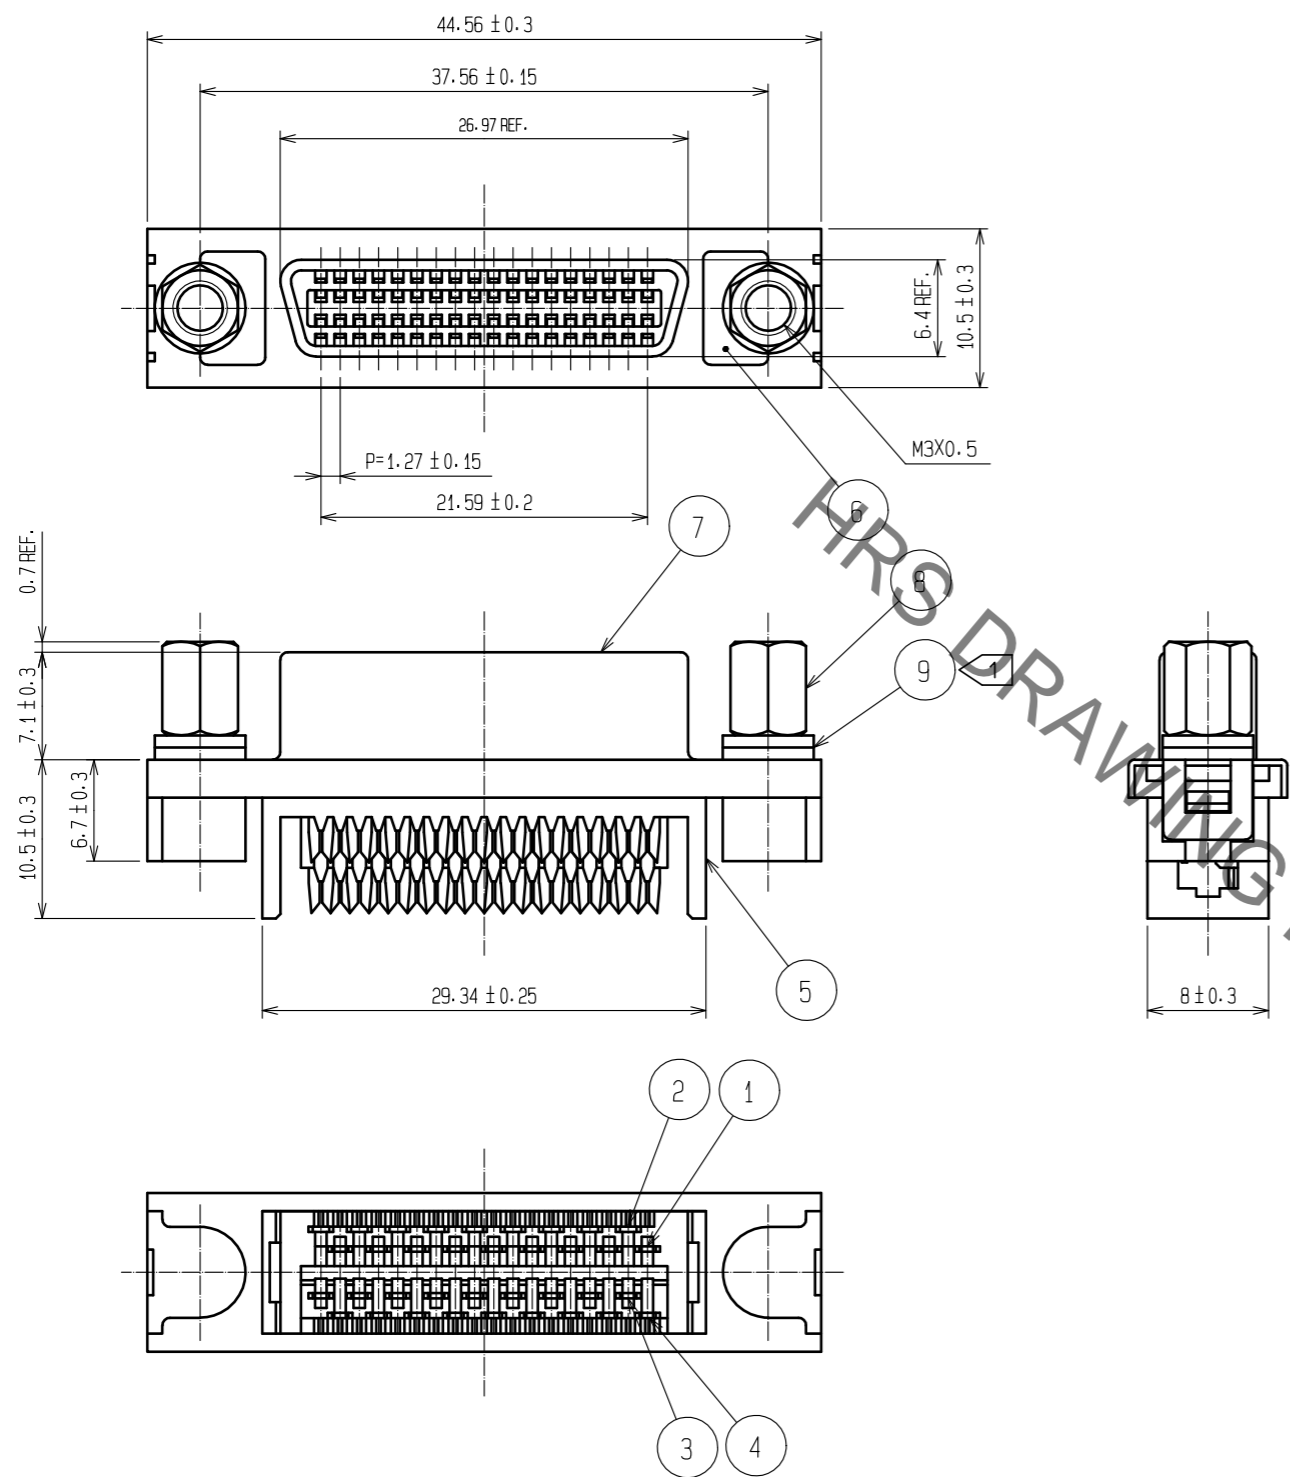

⑩ Attached parts

⑪ Attached parts

Recommended panel cutout

Note ① Part No. ⑩ shall be finished as table shown below according to panel thickness.
(Washer thickness : 0.8)

Panel thickness	Number of washer
t=0.7~1.0	2 each
t=1.5~1.8	1 each

UNITS	SCALE	COUNT	DESCRIPTION OF REVISIONS	DESIGNED	CHECKED	DATE
mm	2 : 1	△				

HRS HIROSE ELECTRIC CO., LTD.	APPROVED : RI. TAKAYASU	18.05.10	DRAWING NO.	EDC-041618-55-00
	CHECKED : AH. KODAMA	18.05.10	PART NO.	DX30A-36S-LNA(55)
	DESIGNED : TS. ITO	18.05.09	CODE NO.	CL230-0167-4-55
	DRAWN : AK. AKIYAMA	18.05.08		