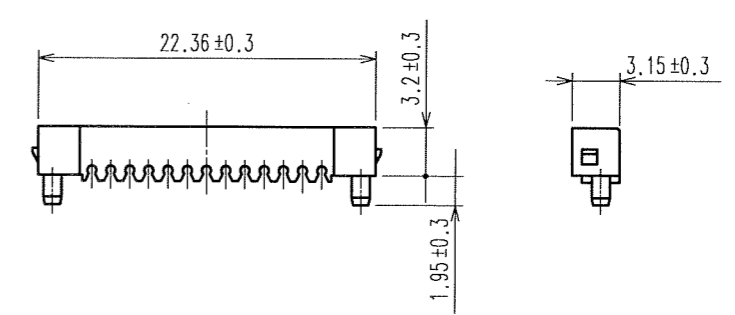

Sep.1.2021 Copyright 2021 HIROSE ELECTRIC CO., LTD. All Rights Reserved.
In case of consideration for using Automotive equipment / device which demand high reliability, kindly contact our sales window correspondents.

COUNT	DESCRIPTION OF REVISIONS	BY	CHKD	DATE	COUNT	DESCRIPTION OF REVISIONS	BY	CHKD	DATE
1	RE-E-4505	E.M	H.T	96.11.12					
2	DIS-E-000197	Y.S	Y.E	05.08.29					

⑦ Attached

⑥ Attached

NOTE 1 REF.No.③ RETENFORCE TO BE 100N MIN AT DIRECTION A.

4	PBT Resin	(Including glass)UL94V-0			
3	PBT Resin	(Including glass)UL94V-0	7	PBT Resin	(Including glass)UL94V-0
2	Beryllium copper	Contact section: Gold plated IDC Section: Gold flash plating	6	PBT Resin	(Including glass)UL94V-0
1	Beryllium copper	Contact section: Gold plated IDC Section: Gold flash plating	5	Steel	Nickel plated
NO.	MATERIAL	FINISH, REMARKS	NO.	MATERIAL	FINISH, REMARKS

CODE NO. (OLD)	DRAWN	DESIGNED	CHECKED	APPROVED	RELEASED
	H.SHIMAZU	H.SHIMAZU	A.SUZUKI	A.NAKAZAWA	
	91.05.14	91.05.15	91.05.15	91.05.20	

  SCALE 2 : 1 UNITS mm	DRAWING NO. EDC3-042473 HIROSE ELECTRIC CO., LTD	PART NO. DX30AM-26P CODE NO. CL230-5026-0	<table border="1"> <tr> <td>1</td> <td>1</td> </tr> </table>