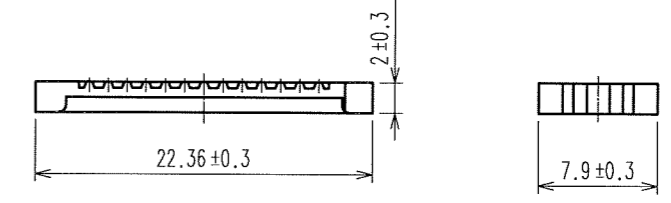

Sep.1.2021 Copyright 2021 HIROSE ELECTRIC CO., LTD. All Rights Reserved.
In case of consideration for using Automotive equipment / device which demand high reliability, kindly contact our sales window correspondents.

COUNT	DESCRIPTION OF REVISIONS	BY	CHKD	DATE	COUNT	DESCRIPTION OF REVISIONS	BY	CHKD	DATE
1	RE-E-4505	E.M	H.T	96.11.12					
2	DIS-E-000197	Y.S	Y.E	05.08.29					

⑦ Attached

⑥ Attached

NOTE 1 REF.No.③ RETENFORCE TO BE 100N MIN AT DIRECTION A.

4	PBT Resin	(Including glass)UL94V-0			
3	PBT Resin	(Including glass)UL94V-0	7	PBT Resin	(Including glass)UL94V-0
2	Beryllium copper	Contact section: Gold plated IDC Section: Gold flash plating	6	PBT Resin	(Including glass)UL94V-0
1	Beryllium copper	Contact section: Gold plated IDC Section: Gold flash plating	5	Steel	Nickel plated
NO.	MATERIAL	FINISH, REMARKS	NO.	MATERIAL	FINISH, REMARKS

CODE NO. (OLD)	DRAWN	DESIGNED	CHECKED	APPROVED	RELEASED
	H.SHIMAZU	H.SHIMAZU	A.SUZUKI	A.NAKAZAWA	
	91.05.14	91.05.15	91.05.15	91.05.20	

  SCALE 2 : 1 UNITS mm	DRAWING NO. EDC3-042473 HIROSE ELECTRIC CO., LTD	PART NO. DX30AM-26P CODE NO. CL230-5026-0	<table border="1"> <tr> <td>1</td> <td>1</td> </tr> </table>