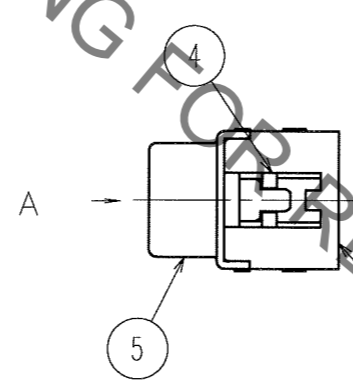

Sep.1.2021 Copyright 2021 HIROSE ELECTRIC CO., LTD. All Rights Reserved.
In case of consideration for using Automotive equipment / device which demand high reliability, kindly contact our sales window correspondents.

COUNT	DESCRIPTION OF REVISIONS	BY	CHKD	DATE	COUNT	DESCRIPTION OF REVISIONS	BY	CHKD	DATE
1	RE-E-4505	E.M	H.T	96.11.12					
2	DIS-E-000197	Y.S	Y.E	05.08.29