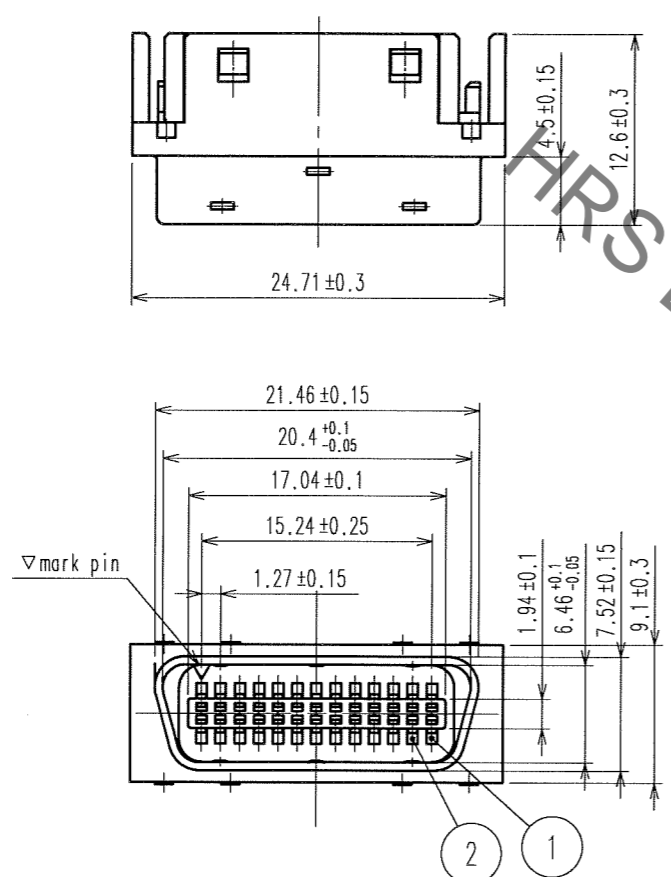

Sep.1.2021 Copyright 2021 HIROSE ELECTRIC CO., LTD. All Rights Reserved.
In case of consideration for using Automotive equipment / device which demand high reliability, kindly contact our sales window correspondents.

COUNT	DESCRIPTION OF REVISIONS	BY	CHKD	DATE	COUNT	DESCRIPTION OF REVISIONS	BY	CHKD	DATE
1	RE-E-4505	E.M	H.T	96.11.12					
2	DIS-E-000197	Y.S	Y.E	05.08.29