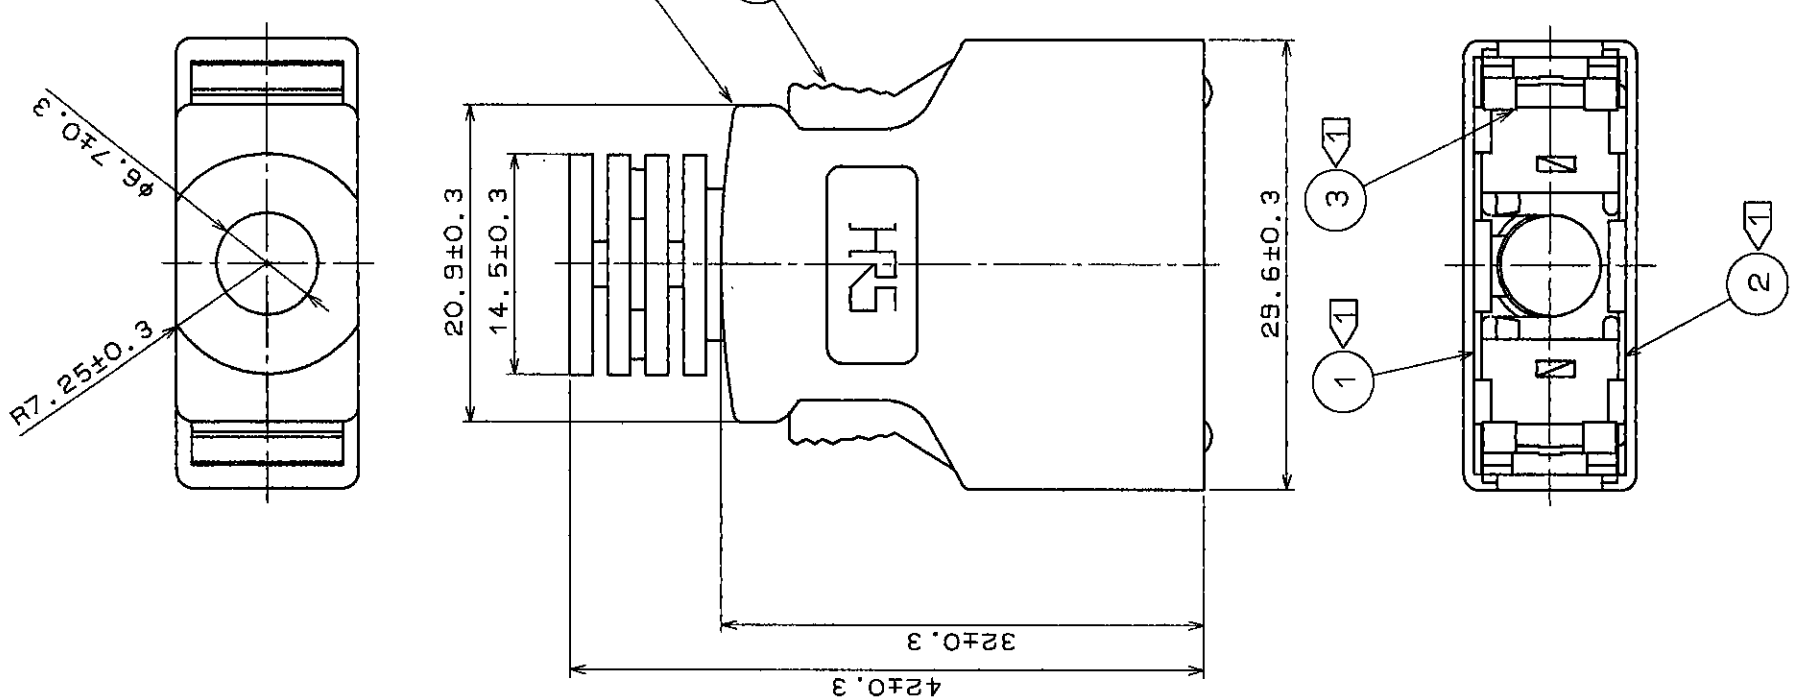

Jan.1.2022 Copyright 2022 HIROSE ELECTRIC CO., LTD. All Rights Reserved.
In case of consideration for using Automotive equipment / device which demand high reliability, kindly contact our sales window correspondents.

HRS DRAWING FOR REFERENCE

NOTE ① PART No. ①②③ AND ⑤ SHALL BE ATTACHED.

5	6	7	8						
COUNT	DESCRIPTION OF REVISIONS	BY	CHKD	DATE	COUNT	DESCRIPTION OF REVISIONS	BY	CHKD	DATE
△					△				
△					△				
△					△				

3	STAINLESS STEEL				
2	STAINLESS STEEL		5	POLYCARBONATE	COLOR:BLACK(UL94V-2)
1	STAINLESS STEEL		4	POLYCARBONATE	COLOR:BLACK(UL94V-2)
NO.	MATERIAL	FINISH . REMARKS	NO.	MATERIAL	FINISH . REMARKS
CODE NO. (OLD)					
DRAWN		DESIGNED		APPROVED	RELEASED
Y. Wata		Y. Wata		7A 55	S. Wata
195.2.3		195.2.3		95.2.3	95.2.3
DRAWING NO.		PART NO.			
EDC3-042480-13		DX30M-20-CV(13)			
SCALE		UNITS		CODE NO.	
2 : 1		m.m		CL230-5052-0-13	
				1/1	

TO	
Q1