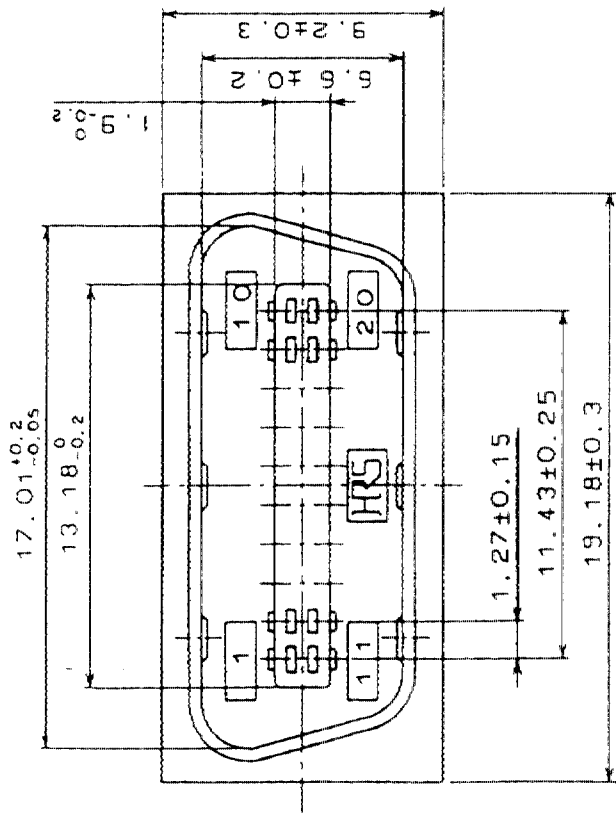

7 ATTACHED PARTS
(SCALE 2/1)

8 ATTACHED PARTS
(SCALE 2/1)

HRS DRAWING FOR REFERENCE

COUNT	DESCRIPTION OF REVISIONS	BY	CHKD	DATE	COUNT	DESCRIPTION OF REVISIONS	BY	CHKD	DATE

NO.	MATERIAL	FINISH, REMARKS	NO.	MATERIAL	FINISH, REMARKS
4	PHOSPHOR BRONZE	SELECTIVE GOLD PLATING 0.2μm	8	PBT	UL94V-0(BLACK)
3	PHOSPHOR BRONZE	SELECTIVE GOLD PLATING 0.2μm	7	PBT	UL94V-0(BLACK)
2	PHOSPHOR BRONZE	SELECTIVE GOLD PLATING 0.2μm	6	STEEL	NICKEL PLATING
1	PHOSPHOR BRONZE	SELECTIVE GOLD PLATING 0.2μm	5	PBT	UL94V-0(MILKY-WHITE)

CODE NO. (OLD)	CL	DRAWN	DESIGNED	CHECKED	APPROVED	RELEASED

SCALE	UNITS	PART NO.	CODE NO.
4 : 1	MM	DX31A-20P(50)	CL230-0029-0-50

TO	Q
----	---

X-ON Electronics

Largest Supplier of Electrical and Electronic Components