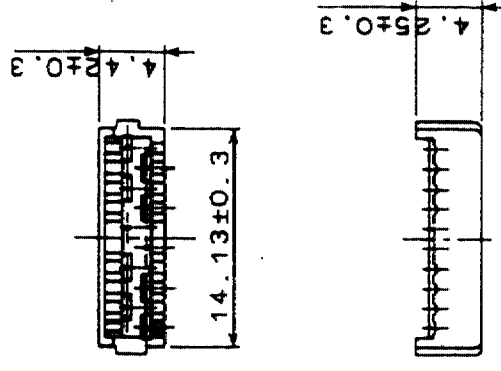

7 ATTACHED PARTS
(SCALE 2/1)

8 ATTACHED PARTS
(SCALE 2/1)

HRS DRAWING FOR REFERENCE

COUNT	DESCRIPTION OF REVISIONS	BY	CHKD	DATE	COUNT	DESCRIPTION OF REVISIONS	BY	CHKD	DATE

NO.	MATERIAL	FINISH, REMARKS	NO.	MATERIAL	FINISH, REMARKS
4	PHOSPHOR BRONZE	SELECTIVE GOLD PLATING 0.2μm	8	PBT	UL94V-0(BLACK)
3	PHOSPHOR BRONZE	SELECTIVE GOLD PLATING 0.2μm	7	PBT	UL94V-0(BLACK)
2	PHOSPHOR BRONZE	SELECTIVE GOLD PLATING 0.2μm	6	STEEL	NICKEL PLATING
1	PHOSPHOR BRONZE	SELECTIVE GOLD PLATING 0.2μm	5	PBT	UL94V-0(MILKY-WHITE)

CODE NO. (OLD)	CL	DRAWN	DESIGNED	CHECKED	APPROVED	RELEASED

SCALE	UNITS	PART NO.	CODE NO.
4 : 1	MM	DX31A-20P(50)	CL230-0029-0-50

TO	Q
----	---

X-ON Electronics

Largest Supplier of Electrical and Electronic Components