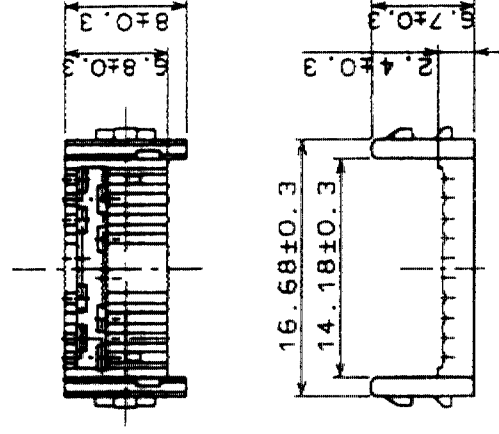

7 ATTACHED PARTS
(SCALE 2/1)

8 ATTACHED PARTS
(SCALE 2/1)

HRS DRAWING FOR REFERENCE

COUNT	DESCRIPTION OF REVISIONS	BY	CHKD	DATE	COUNT	DESCRIPTION OF REVISIONS	BY	CHKD	DATE

NO.	MATERIAL	FINISH, REMARKS	NO.	MATERIAL	FINISH, REMARKS
4	PHOSPHOR BRONZE	SELECTIVE GOLD PLATING 0.2μm	8	PBT	UL94V-0(BLACK)
3	PHOSPHOR BRONZE	SELECTIVE GOLD PLATING 0.2μm	7	PBT	UL94V-0(BLACK)
2	PHOSPHOR BRONZE	SELECTIVE GOLD PLATING 0.2μm	6	STEEL	NICKEL PLATING
1	PHOSPHOR BRONZE	SELECTIVE GOLD PLATING 0.2μm	5	PBT	UL94V-0(MILKY-WHITE)

CODE NO. (OLD)	CL	DRAWN	DESIGNED	CHECKED	APPROVED	RELEASED

SCALE	UNITS	PART NO.	CODE NO.
4 : 1	MM	DX31A-20P(50)	CL230-0029-0-50

TO	Q
----	---

X-ON Electronics

Largest Supplier of Electrical and Electronic Components