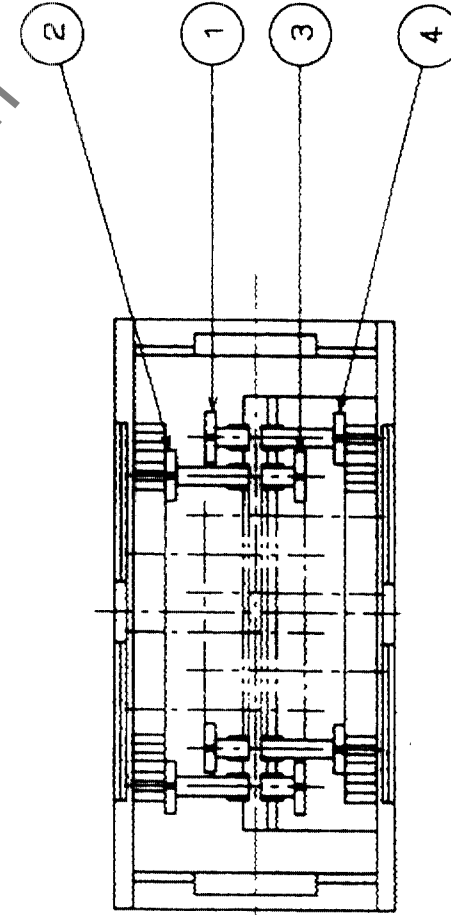

7 ATTACHED PARTS
(SCALE 2/1)

8 ATTACHED PARTS
(SCALE 2/1)

HRS DRAWING FOR REFERENCE

COUNT	DESCRIPTION OF REVISIONS	BY	CHKD	DATE	COUNT	DESCRIPTION OF REVISIONS	BY	CHKD	DATE

NO.	MATERIAL	FINISH, REMARKS	NO.	MATERIAL	FINISH, REMARKS
4	PHOSPHOR BRONZE	SELECTIVE GOLD PLATING 0.2μm	8	PBT	UL94V-0(BLACK)
3	PHOSPHOR BRONZE	SELECTIVE GOLD PLATING 0.2μm	7	PBT	UL94V-0(BLACK)
2	PHOSPHOR BRONZE	SELECTIVE GOLD PLATING 0.2μm	6	STEEL	NICKEL PLATING
1	PHOSPHOR BRONZE	SELECTIVE GOLD PLATING 0.2μm	5	PBT	UL94V-0(MILKY-WHITE)

CODE NO. (OLD)	CL	DRAWN	DESIGNED	CHECKED	APPROVED	RELEASED

SCALE	UNITS	PART NO.	CODE NO.
4 : 1	MM	DX31A-20P(50)	CL230-0029-0-50

TO	Q
----	---

X-ON Electronics

Largest Supplier of Electrical and Electronic Components