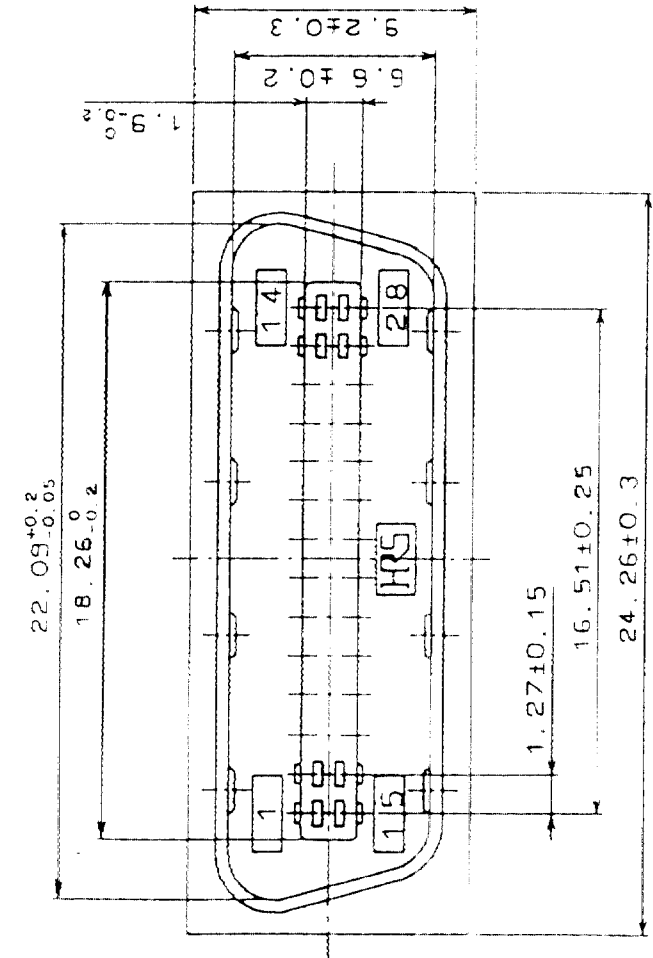

Sep.1.2021 Copyright 2021 HIROSE ELECTRIC CO., LTD. All Rights Reserved.
In case of consideration for using Automotive equipment / device which demand high reliability, kindly contact our sales window correspondents.

COUNT	DESCRIPTION OF REVISIONS	BY	CHKD	DATE	COUNT	DESCRIPTION OF REVISIONS	BY	CHKD	DATE

NO.	MATERIAL	FINISH, REMARKS	NO.	MATERIAL	FINISH, REMARKS
4	PHOSPHOR BRONZE	SELECTIVE GOLD PLATING 0.2μm	8	PBT	UL94V-0(BLACK)
3	PHOSPHOR BRONZE	SELECTIVE GOLD PLATING 0.2μm	7	PBT	UL94V-0(BLACK)
2	PHOSPHOR BRONZE	SELECTIVE GOLD PLATING 0.2μm	6	STEEL	NICKEL PLATING
1	PHOSPHOR BRONZE	SELECTIVE GOLD PLATING 0.2μm	5	PBT	UL94V-0(MILKY-WHITE)

CODE NO. (OLD)	CL	DRAWN	DESIGNED	CHECKED	APPROVED	RELEASED

DRAWING NO.	PART NO.
EDC3-027484-01	DX31A-28P(50)

SCALE 4 : 1
UNITS mm
HRS HIROSE ELECTRIC CO., LTD
CODE NO. CL230-0030-0-50
FORM NO. 229

HRS DRAWING FOR REFERENCE