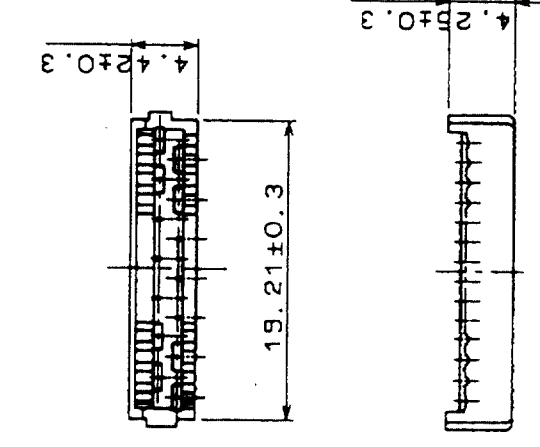

Sep.1.2021 Copyright 2021 HIROSE ELECTRIC CO., LTD. All Rights Reserved.
In case of consideration for using Automotive equipment / device which demand high reliability, kindly contact our sales window correspondents.

COUNT	DESCRIPTION OF REVISIONS	BY	CHKD	DATE	COUNT	DESCRIPTION OF REVISIONS	BY	CHKD	DATE

NO.	MATERIAL	FINISH, REMARKS	NO.	MATERIAL	FINISH, REMARKS
4	PHOSPHOR BRONZE	SELECTIVE GOLD PLATING 0.2μm	8	PBT	UL94V-0(BLACK)
3	PHOSPHOR BRONZE	SELECTIVE GOLD PLATING 0.2μm	7	PBT	UL94V-0(BLACK)
2	PHOSPHOR BRONZE	SELECTIVE GOLD PLATING 0.2μm	6	STEEL	NICKEL PLATING
1	PHOSPHOR BRONZE	SELECTIVE GOLD PLATING 0.2μm	5	PBT	UL94V-0(MILKY-WHITE)

CODE NO. (OLD)	CL	DRAWN	DESIGNED	CHECKED	APPROVED	RELEASED

DRAWING NO.	PART NO.
EDC3-027484-01	DX31A-28P(50)

SCALE 4 : 1
UNITS mm
HRS HIROSE ELECTRIC CO., LTD
CODE NO. CL230-0030-0-50
FORM NO. 229

HRS DRAWING FOR REFERENCE