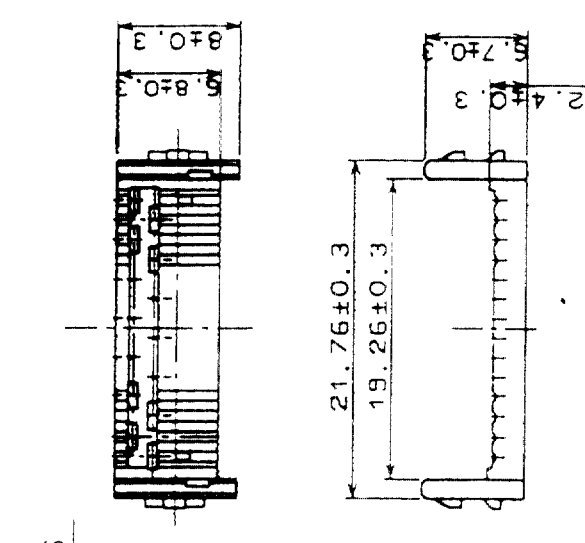

Sep.1.2021 Copyright 2021 HIROSE ELECTRIC CO., LTD. All Rights Reserved.
In case of consideration for using Automotive equipment / device which demand high reliability, kindly contact our sales window correspondents.

COUNT	DESCRIPTION OF REVISIONS	BY	CHKD	DATE	COUNT	DESCRIPTION OF REVISIONS	BY	CHKD	DATE

NO.	MATERIAL	FINISH, REMARKS	NO.	MATERIAL	FINISH, REMARKS
4	PHOSPHOR BRONZE	SELECTIVE GOLD PLATING 0.2μm	8	PBT	UL94V-0(BLACK)
3	PHOSPHOR BRONZE	SELECTIVE GOLD PLATING 0.2μm	7	PBT	UL94V-0(BLACK)
2	PHOSPHOR BRONZE	SELECTIVE GOLD PLATING 0.2μm	6	STEEL	NICKEL PLATING
1	PHOSPHOR BRONZE	SELECTIVE GOLD PLATING 0.2μm	5	PBT	UL94V-0(MILKY-WHITE)

CODE NO. (OLD)	CL	DRAWN	DESIGNED	CHECKED	APPROVED	RELEASED

DRAWING NO.	PART NO.
EDC3-027484-01	DX31A-28P(50)

SCALE 4 : 1
UNITS mm
HRS HIROSE ELECTRIC CO., LTD
CODE NO. CL230-0030-0-50
FORM NO. 229

HRS DRAWING FOR REFERENCE