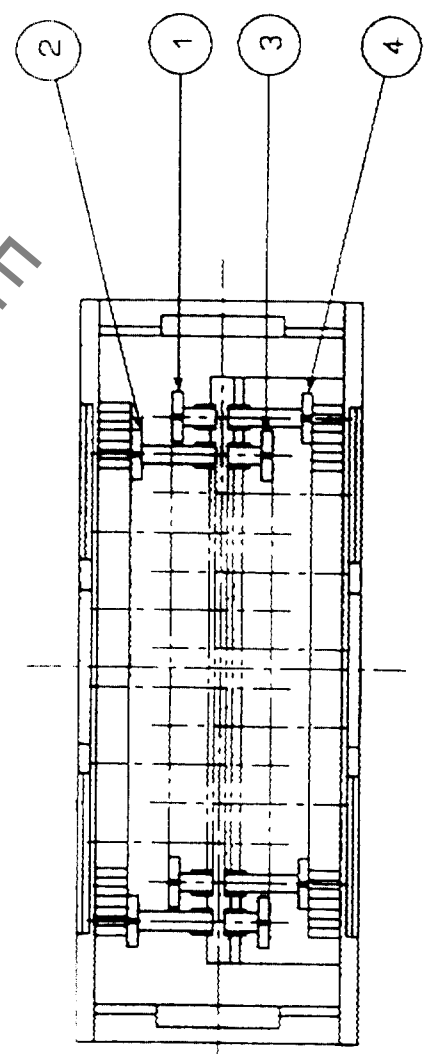

Sep.1.2021 Copyright 2021 HIROSE ELECTRIC CO., LTD. All Rights Reserved.
In case of consideration for using Automotive equipment / device which demand high reliability, kindly contact our sales window correspondents.

COUNT	DESCRIPTION OF REVISIONS	BY	CHKD	DATE	COUNT	DESCRIPTION OF REVISIONS	BY	CHKD	DATE

NO.	MATERIAL	FINISH, REMARKS	NO.	MATERIAL	FINISH, REMARKS
4	PHOSPHOR BRONZE	SELECTIVE GOLD PLATING 0.2μm	8	PBT	UL94V-0(BLACK)
3	PHOSPHOR BRONZE	SELECTIVE GOLD PLATING 0.2μm	7	PBT	UL94V-0(BLACK)
2	PHOSPHOR BRONZE	SELECTIVE GOLD PLATING 0.2μm	6	STEEL	NICKEL PLATING
1	PHOSPHOR BRONZE	SELECTIVE GOLD PLATING 0.2μm	5	PBT	UL94V-0(MILKY-WHITE)

CODE NO. (OLD)	CL	DRAWN	DESIGNED	CHECKED	APPROVED	RELEASED

DRAWING NO.	PART NO.
EDC3-027484-01	DX31A-28P(50)

SCALE 4 : 1
UNITS mm
HRS HIROSE ELECTRIC CO., LTD
CODE NO. CL230-0030-0-50
FORM NO. 229

HRS DRAWING FOR REFERENCE