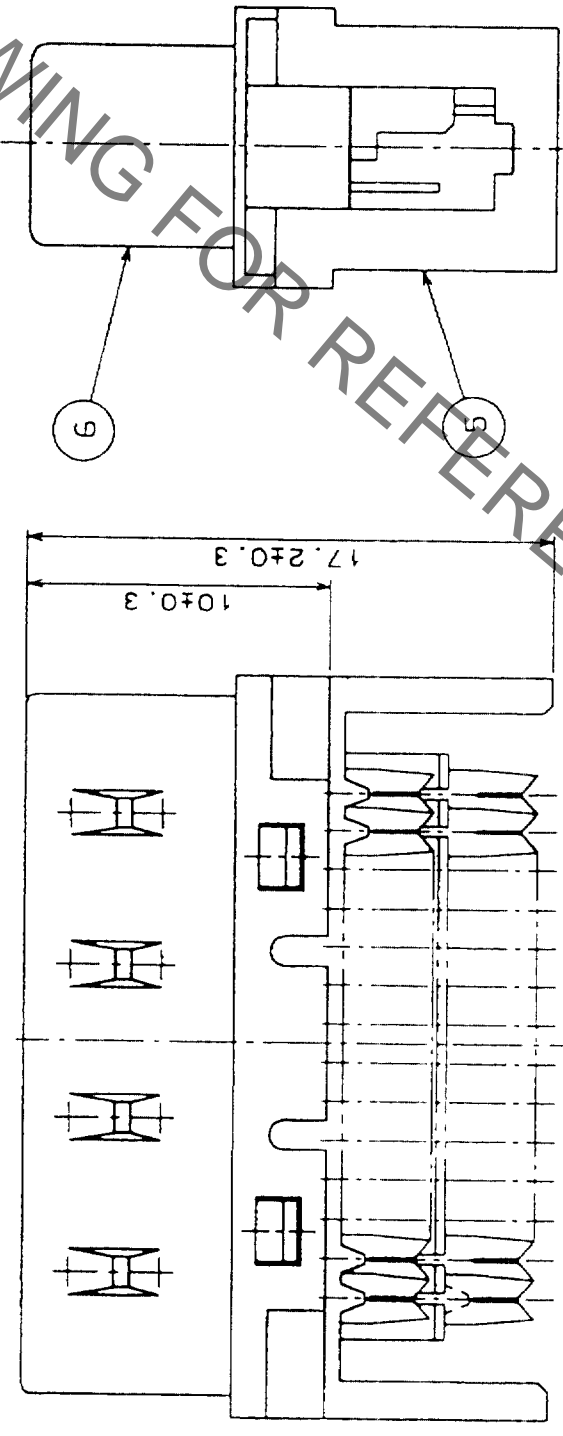

Sep.1.2021 Copyright 2021 HIROSE ELECTRIC CO., LTD. All Rights Reserved.
In case of consideration for using Automotive equipment / device which demand high reliability, kindly contact our sales window correspondents.

COUNT	DESCRIPTION OF REVISIONS	BY	CHKD	DATE	COUNT	DESCRIPTION OF REVISIONS	BY	CHKD	DATE

NO.	MATERIAL	FINISH, REMARKS	NO.	MATERIAL	FINISH, REMARKS
4	PHOSPHOR BRONZE	SELECTIVE GOLD PLATING 0.2μm	8	PBT	UL94V-0(BLACK)
3	PHOSPHOR BRONZE	SELECTIVE GOLD PLATING 0.2μm	7	PBT	UL94V-0(BLACK)
2	PHOSPHOR BRONZE	SELECTIVE GOLD PLATING 0.2μm	6	STEEL	NICKEL PLATING
1	PHOSPHOR BRONZE	SELECTIVE GOLD PLATING 0.2μm	5	PBT	UL94V-0(MILKY-WHITE)

CODE NO. (OLD)	CL	DRAWN	DESIGNED	CHECKED	APPROVED	RELEASED

DRAWING NO.	PART NO.
EDC3-027484-01	DX31A-28P(50)

SCALE 4 : 1
UNITS mm
HRS HIROSE ELECTRIC CO., LTD
CODE NO. CL230-0030-0-50
FORM NO. 229

HRS DRAWING FOR REFERENCE