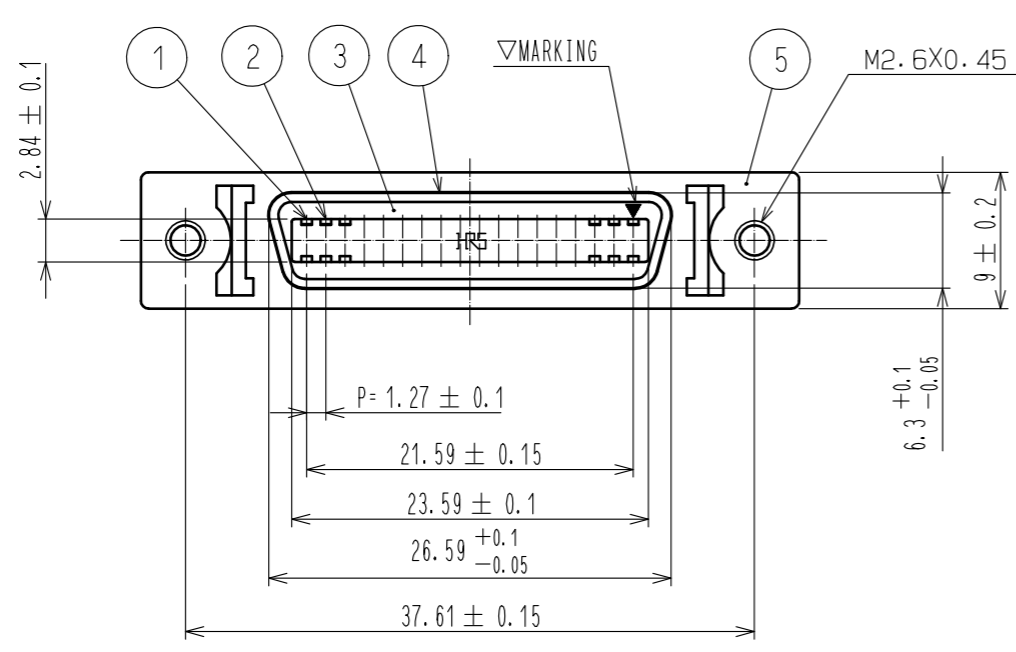

PANEL CUTOUT FOR REFERENCE
(t=1.6mm MAX) \triangle

NOTE \square COMPONENTS OF REF. NO. $\textcircled{6}$ AND $\textcircled{7}$ ARE APPENDED PRODUCTS.

3	PBT	BLACK , UL94V-0	7	PBT	BLACK , UL94V-0
2	BERYLLIUM COPPER	CONTACT : GOLD PLATING 0.3 μ m MIN LEAD : GOLD PLATING 0.03 μ m MIN UNDER : NICKEL PLATING 2 μ m MIN	5	ZING ALLOY DIE CASTING	OVER : NICKEL PLATING 2 μ m MIN UNDER : COPPER PLATING 1 μ m MIN
1	BERYLLIUM COPPER	CONTACT : GOLD PLATING 0.3 μ m MIN LEAD : GOLD PLATING 0.03 μ m MIN UNDER : NICKEL PLATING 2 μ m MIN	4	STEEL	OVER : NICKEL PLATING 1 μ m MIN UNDER : COPPER PLATING 5 μ m MIN
NO.	MATERIAL	FINISH , REMARKS	NO.	MATERIAL	FINISH , REMARKS
UNITS mm		SCALE 2 : 1	COUNT \triangle 1	DESCRIPTION OF REVISIONS DIS-E-00000742	
DESIGNED TS. ITO		CHECKED NM. NISHIMATSU		DATE 16.11.09	
APPROVED : RI. TAKAYASU 11.02.28		DRAWING NO. EDC-043345-50-01			
CHECKED : YH. ENAMI 11.02.28		PART NO. DX33AM-36S(50)			
DESIGNED : KI. NAGANUMA 11.02.28		CODE NO. CL230-5095-2-50			
DRAWN : KI. NAGANUMA 11.02.28					