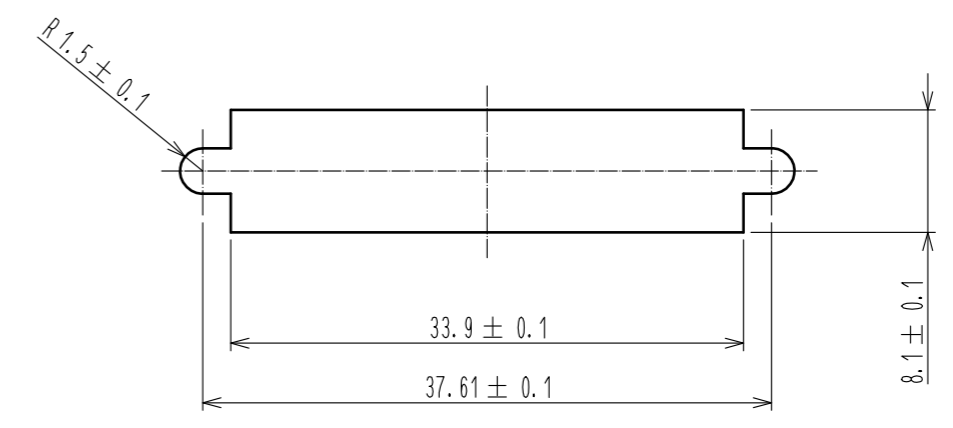

PANEL CUTOUT FOR REFERENCE
(t=1.6mm MAX) \triangle

NOTE \square COMPONENTS OF REF. NO. $\textcircled{6}$ AND $\textcircled{7}$ ARE APPENDED PRODUCTS.

3	PBT	BLACK , UL94V-0	7	PBT	BLACK , UL94V-0
2	BERYLLIUM COPPER	CONTACT : GOLD PLATING 0.3 μ m MIN LEAD : GOLD PLATING 0.03 μ m MIN UNDER : NICKEL PLATING 2 μ m MIN	5	ZING ALLOY DIE CASTING	OVER : NICKEL PLATING 2 μ m MIN UNDER : COPPER PLATING 1 μ m MIN
1	BERYLLIUM COPPER	CONTACT : GOLD PLATING 0.3 μ m MIN LEAD : GOLD PLATING 0.03 μ m MIN UNDER : NICKEL PLATING 2 μ m MIN	4	STEEL	OVER : NICKEL PLATING 1 μ m MIN UNDER : COPPER PLATING 5 μ m MIN
NO.	MATERIAL	FINISH , REMARKS	NO.	MATERIAL	FINISH , REMARKS
UNITS mm		SCALE 2 : 1	COUNT \triangle 1	DESCRIPTION OF REVISIONS DIS-E-00000742	
DESIGNED TS. ITO		CHECKED NM. NISHIMATSU		DATE 16.11.09	
APPROVED : RI. TAKAYASU 11.02.28		DRAWING NO. EDC-043345-50-01			
CHECKED : YH. ENAMI 11.02.28		PART NO. DX33AM-36S(50)			
DESIGNED : KI. NAGANUMA 11.02.28		CODE NO. CL230-5095-2-50			
DRAWN : KI. NAGANUMA 11.02.28					