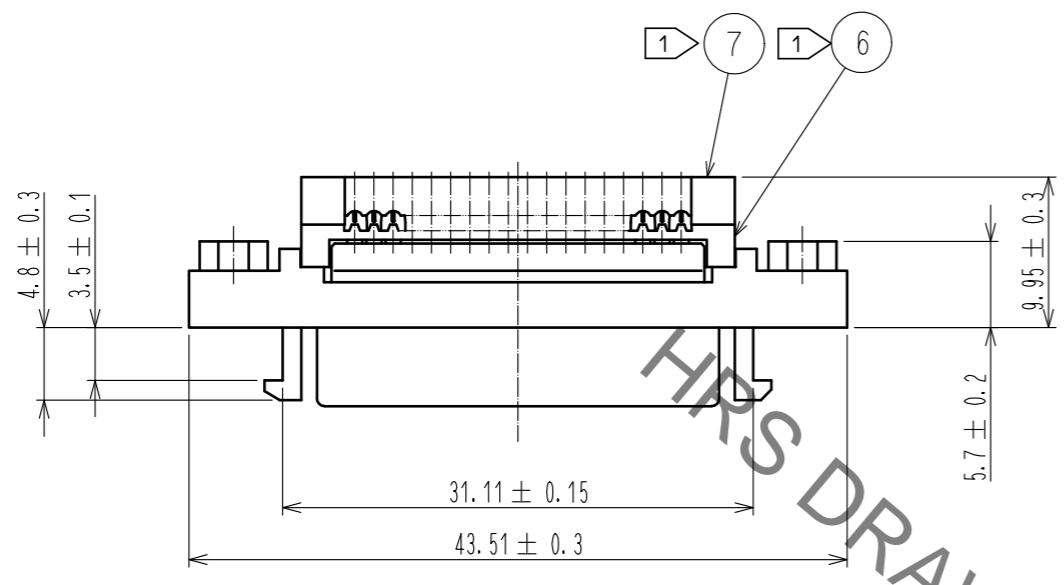

PANEL CUTOUT FOR REFERENCE
(t=1.6mm MAX) \triangle

NOTE \square COMPONENTS OF REF. NO. $\textcircled{6}$ AND $\textcircled{7}$ ARE APPENDED PRODUCTS.

3	PBT	BLACK , UL94V-0	7	PBT	BLACK , UL94V-0
2	BERYLLIUM COPPER	CONTACT : GOLD PLATING 0.3 μ m MIN LEAD : GOLD PLATING 0.03 μ m MIN UNDER : NICKEL PLATING 2 μ m MIN	5	ZING ALLOY DIE CASTING	OVER : NICKEL PLATING 2 μ m MIN UNDER : COPPER PLATING 1 μ m MIN
1	BERYLLIUM COPPER	CONTACT : GOLD PLATING 0.3 μ m MIN LEAD : GOLD PLATING 0.03 μ m MIN UNDER : NICKEL PLATING 2 μ m MIN	4	STEEL	OVER : NICKEL PLATING 1 μ m MIN UNDER : COPPER PLATING 5 μ m MIN
NO.	MATERIAL	FINISH , REMARKS	NO.	MATERIAL	FINISH , REMARKS
UNITS mm		SCALE 2 : 1	COUNT \triangle 1	DESCRIPTION OF REVISIONS DIS-E-00000742	
DESIGNED TS. ITO		CHECKED NM. NISHIMATSU		DATE 16.11.09	
APPROVED : RI. TAKAYASU 11.02.28		DRAWING NO. EDC-043345-50-01			
CHECKED : YH. ENAMI 11.02.28		PART NO. DX33AM-36S(50)			
DESIGNED : KI. NAGANUMA 11.02.28		CODE NO. CL230-5095-2-50			
DRAWN : KI. NAGANUMA 11.02.28					