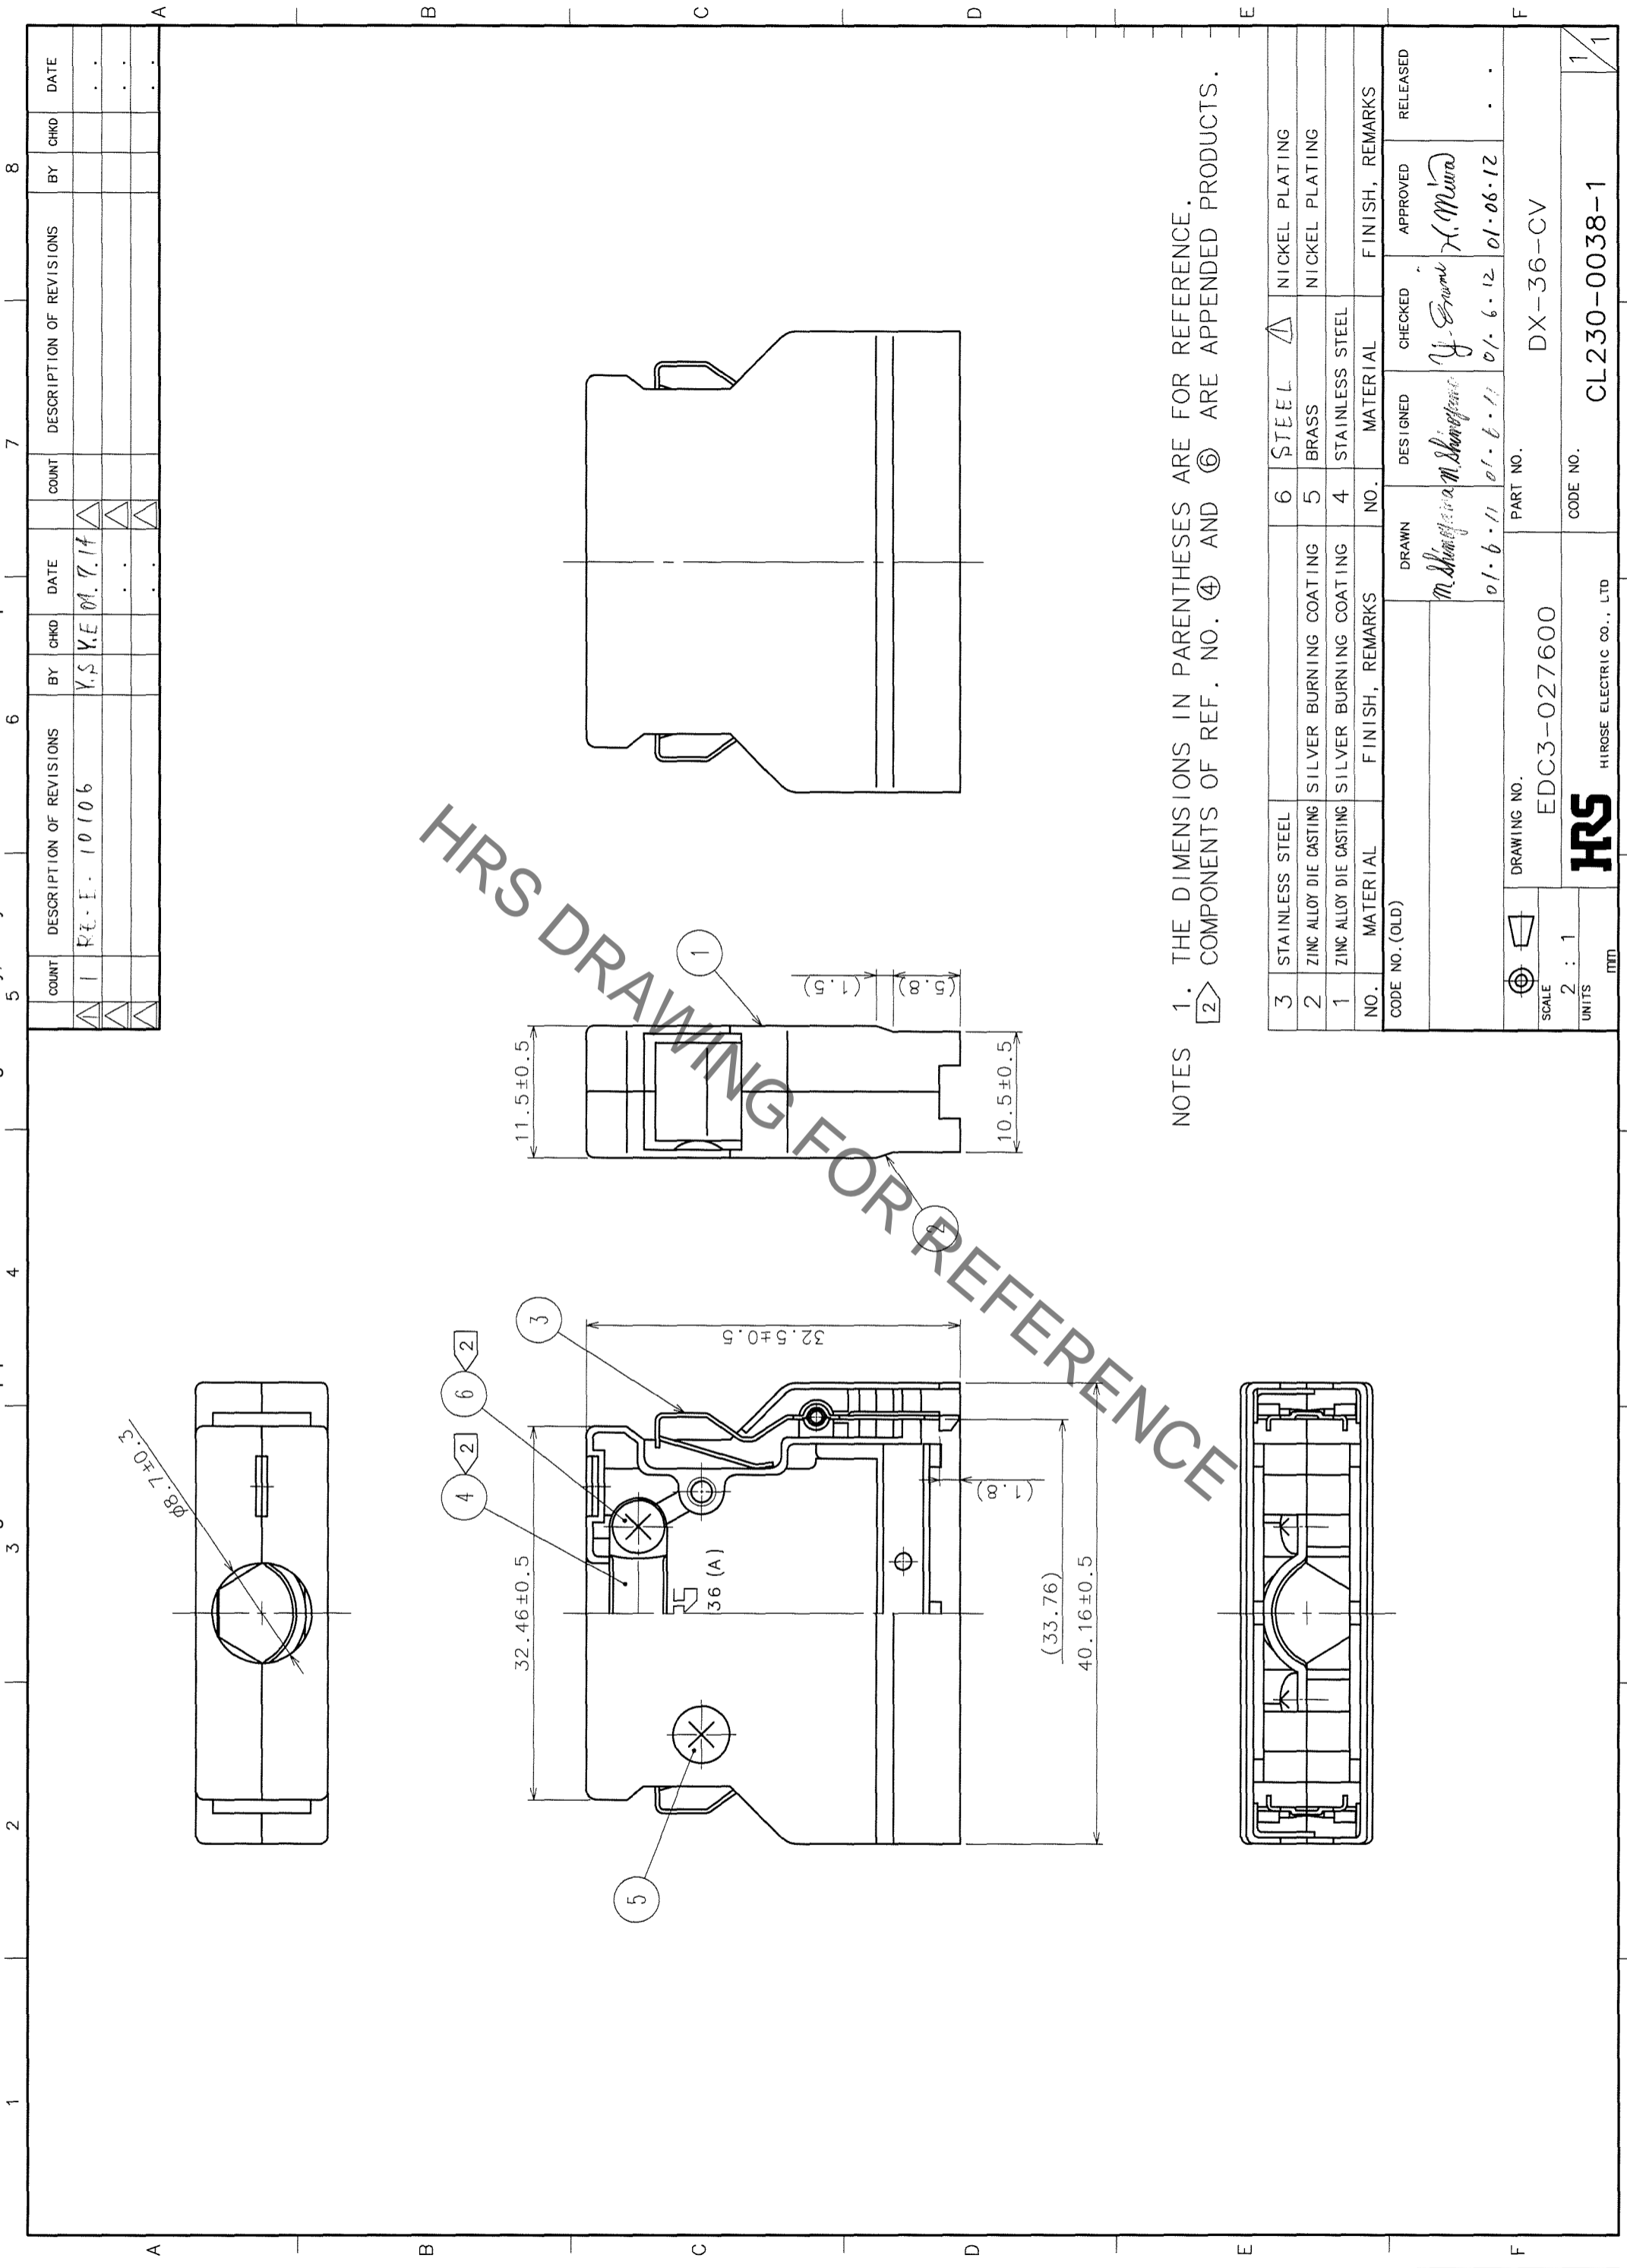

Sep.1.2021 Copyright 2021 HIROSE ELECTRIC CO., LTD. All Rights Reserved.
In case of consideration for using Automotive equipment / device which demand high reliability, kindly contact our sales window correspondents.

NOTES 1. THE DIMENSIONS IN PARENTHESES ARE FOR REFERENCE.
2. COMPONENTS OF REF. NO. ④ AND ⑥ ARE APPENDED PRODUCTS.

NO.	MATERIAL	FINISH, REMARKS	NO.	MATERIAL	FINISH, REMARKS
3	STAINLESS STEEL		6	STEEL	NICKEL PLATING
2	ZINC ALLOY DIE CASTING	SILVER BURNING COATING	5	BRASS	NICKEL PLATING
1	ZINC ALLOY DIE CASTING	SILVER BURNING COATING	4	STAINLESS STEEL	

CODE NO. (OLD)		DRAWN		DESIGNED		CHECKED		APPROVED		RELEASED	
		<i>M. Shirogane</i>		<i>M. Shirogane</i>		<i>Y. Enomi</i>		<i>H. Murata</i>			
		01.6.11		01.6.11		01.6.12		01.06.12			
DRAWING NO.		PART NO.		CODE NO.		CODE NO.		PART NO.		CODE NO.	
EDC3-027600		DX-36-CV		CL230-0038-1		CL230-0038-1		CL230-0038-1		CL230-0038-1	
SCALE		UNITS		HRS		HIROSE ELECTRIC CO., LTD					
2 : 1		mm									

TO	Q1