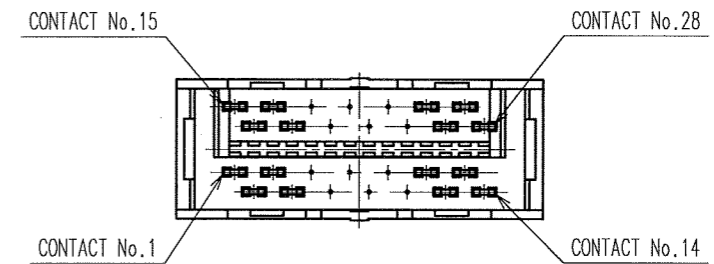

CONTACT NO. ON THE SIDE OF CABLE ASSEMBLY IS AS SHOWN BELOW.

NOTE 1 THE LENGTH OF CONTACT NO.1,3,11,13,16,18,26,AND 28 IS 4.6±0.3.

4	PHOSPHOR BRONZE	CONTACT AREA:GOLD PLATING 0.2μm TERMINAL AREA:GOLD FLASH PLATING	8	PBT	UL94V-0 (BLACK)
3	PHOSPHOR BRONZE	CONTACT AREA:GOLD PLATING 0.2μm TERMINAL AREA:GOLD FLASH PLATING	7	PBT	UL94V-0 (BLACK)
2	PHOSPHOR BRONZE	CONTACT AREA:GOLD PLATING 0.2μm TERMINAL AREA:GOLD FLASH PLATING	6	STEEL	NICKEL PLATING 1~3μm
1	PHOSPHOR BRONZE	CONTACT AREA:GOLD PLATING 0.2μm TERMINAL AREA:GOLD FLASH PLATING	5	PBT	UL94V-0 (MILKY-WHITE)
NO.	MATERIAL	FINISH, REMARKS	NO.	MATERIAL	FINISH, REMARKS

CODE NO. (OLD)	DRAWN	DESIGNED	CHECKED	APPROVED	RELEASED
	<i>Y. Sato</i> 05.09.01	<i>J. Taniguchi</i> 05.09.01	<i>Y. Enami</i> 05.09.01	<i>H. Miura</i> 05.09.01	..

SCALE 2 : 1	DRAWING NO. EDC3-040138-01	PART NO. DX40-28P(55)
UNITS mm	HRS HIROSE ELECTRIC CO., LTD	CODE NO. CL230-0108-5-55
		1/1