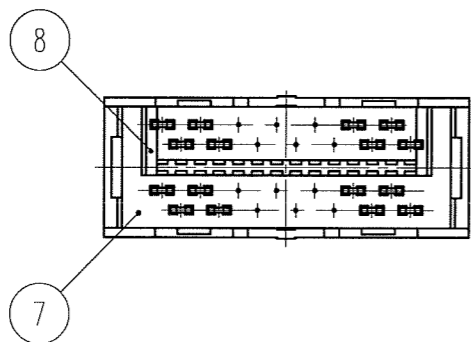

CONTACT NO. ON THE SIDE OF CABLE ASSEMBLY IS AS SHOWN BELOW.

NOTE 1 THE LENGTH OF CONTACT NO.1,3,11,13,16,18,26,AND 28 IS 4.6±0.3.

4	PHOSPHOR BRONZE	CONTACT AREA:GOLD PLATING 0.2μm TERMINAL AREA:GOLD FLASH PLATING	8	PBT	UL94V-0 (BLACK)
3	PHOSPHOR BRONZE	CONTACT AREA:GOLD PLATING 0.2μm TERMINAL AREA:GOLD FLASH PLATING	7	PBT	UL94V-0 (BLACK)
2	PHOSPHOR BRONZE	CONTACT AREA:GOLD PLATING 0.2μm TERMINAL AREA:GOLD FLASH PLATING	6	STEEL	NICKEL PLATING 1~3μm
1	PHOSPHOR BRONZE	CONTACT AREA:GOLD PLATING 0.2μm TERMINAL AREA:GOLD FLASH PLATING	5	PBT	UL94V-0 (MILKY-WHITE)
NO.	MATERIAL	FINISH, REMARKS	NO.	MATERIAL	FINISH, REMARKS

CODE NO. (OLD)	DRAWN	DESIGNED	CHECKED	APPROVED	RELEASED
	<i>Y. Sato</i> 05.09.01	<i>J. Taniguchi</i> 05.09.01	<i>Y. Enami</i> 05.09.01	<i>H. Miura</i> 05.09.01	..

SCALE 2 : 1	DRAWING NO. EDC3-040138-01	PART NO. DX40-28P(55)
UNITS mm	HRS HIROSE ELECTRIC CO., LTD	CODE NO. CL230-0108-5-55
		1/1