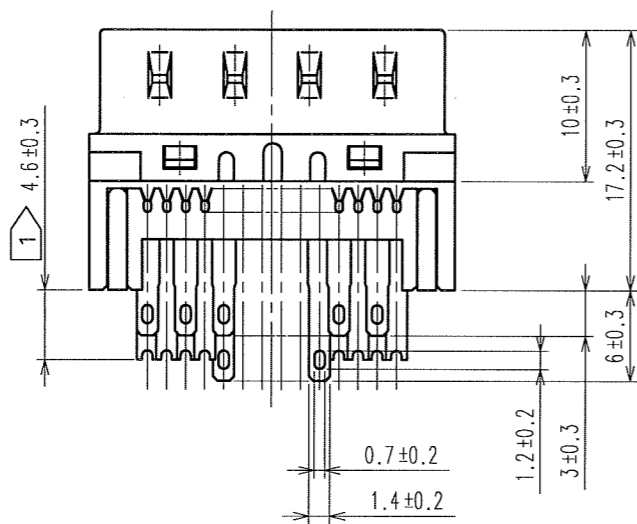

CONTACT NO. ON THE SIDE OF CABLE ASSEMBLY IS AS SHOWN BELOW.

NOTE 1 THE LENGTH OF CONTACT NO.1,3,11,13,16,18,26,AND 28 IS 4.6±0.3.

4	PHOSPHOR BRONZE	CONTACT AREA:GOLD PLATING 0.2μm TERMINAL AREA:GOLD FLASH PLATING	8	PBT	UL94V-0 (BLACK)
3	PHOSPHOR BRONZE	CONTACT AREA:GOLD PLATING 0.2μm TERMINAL AREA:GOLD FLASH PLATING	7	PBT	UL94V-0 (BLACK)
2	PHOSPHOR BRONZE	CONTACT AREA:GOLD PLATING 0.2μm TERMINAL AREA:GOLD FLASH PLATING	6	STEEL	NICKEL PLATING 1~3μm
1	PHOSPHOR BRONZE	CONTACT AREA:GOLD PLATING 0.2μm TERMINAL AREA:GOLD FLASH PLATING	5	PBT	UL94V-0 (MILKY-WHITE)
NO.	MATERIAL	FINISH, REMARKS	NO.	MATERIAL	FINISH, REMARKS

CODE NO. (OLD)	DRAWN	DESIGNED	CHECKED	APPROVED	RELEASED
	<i>Y. Sato</i> 05.09.01	<i>J. Taniguchi</i> 05.09.01	<i>Y. Enami</i> 05.09.01	<i>H. Miura</i> 05.09.01	..

SCALE 2 : 1	DRAWING NO. EDC3-040138-01	PART NO. DX40-28P(55)
UNITS mm	HRS HIROSE ELECTRIC CO., LTD	CODE NO. CL230-0108-5-55
		1/1