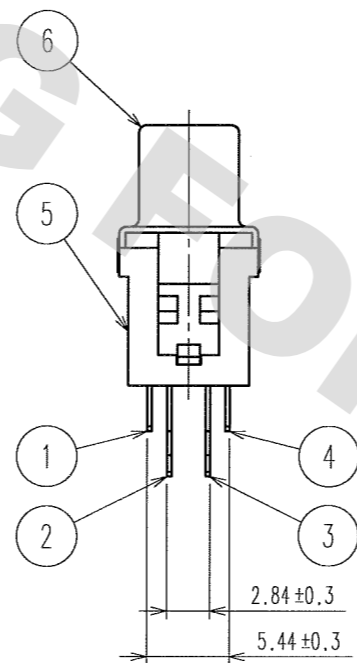

CONTACT NO. ON THE SIDE OF CABLE ASSEMBLY IS AS SHOWN BELOW.

NOTE 1 THE LENGTH OF CONTACT NO.1,3,11,13,16,18,26,AND 28 IS 4.6±0.3.

4	PHOSPHOR BRONZE	CONTACT AREA:GOLD PLATING 0.2μm TERMINAL AREA:GOLD FLASH PLATING	8	PBT	UL94V-0 (BLACK)
3	PHOSPHOR BRONZE	CONTACT AREA:GOLD PLATING 0.2μm TERMINAL AREA:GOLD FLASH PLATING	7	PBT	UL94V-0 (BLACK)
2	PHOSPHOR BRONZE	CONTACT AREA:GOLD PLATING 0.2μm TERMINAL AREA:GOLD FLASH PLATING	6	STEEL	NICKEL PLATING 1~3μm
1	PHOSPHOR BRONZE	CONTACT AREA:GOLD PLATING 0.2μm TERMINAL AREA:GOLD FLASH PLATING	5	PBT	UL94V-0 (MILKY-WHITE)
NO.	MATERIAL	FINISH, REMARKS	NO.	MATERIAL	FINISH, REMARKS

CODE NO. (OLD)	DRAWN	DESIGNED	CHECKED	APPROVED	RELEASED
	<i>Y. Sato</i> 05.09.01	<i>J. Taniguchi</i> 05.09.01	<i>Y. Enami</i> 05.09.01	<i>H. Miura</i> 05.09.01	..

SCALE 2 : 1	DRAWING NO. EDC3-040138-01	PART NO. DX40-28P(55)
UNITS mm	HRS HIROSE ELECTRIC CO., LTD	CODE NO. CL230-0108-5-55
		1/1