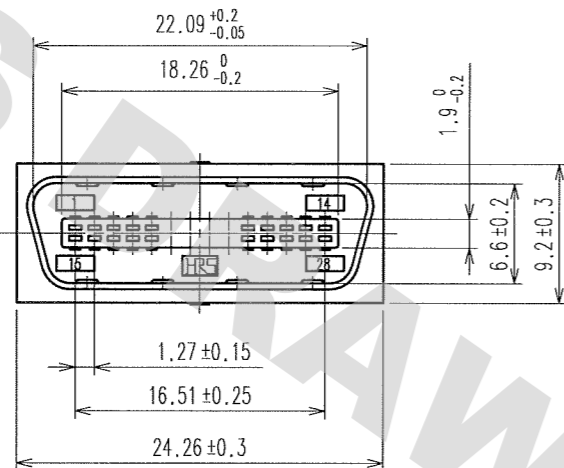

CONTACT NO. ON THE SIDE OF CABLE ASSEMBLY IS AS SHOWN BELOW.

NOTE 1 THE LENGTH OF CONTACT NO.1,3,11,13,16,18,26,AND 28 IS 4.6±0.3.

4	PHOSPHOR BRONZE	CONTACT AREA:GOLD PLATING 0.2μm TERMINAL AREA:GOLD FLASH PLATING	8	PBT	UL94V-0 (BLACK)
3	PHOSPHOR BRONZE	CONTACT AREA:GOLD PLATING 0.2μm TERMINAL AREA:GOLD FLASH PLATING	7	PBT	UL94V-0 (BLACK)
2	PHOSPHOR BRONZE	CONTACT AREA:GOLD PLATING 0.2μm TERMINAL AREA:GOLD FLASH PLATING	6	STEEL	NICKEL PLATING 1~3μm
1	PHOSPHOR BRONZE	CONTACT AREA:GOLD PLATING 0.2μm TERMINAL AREA:GOLD FLASH PLATING	5	PBT	UL94V-0 (MILKY-WHITE)
NO.	MATERIAL	FINISH, REMARKS	NO.	MATERIAL	FINISH, REMARKS

CODE NO. (OLD)	DRAWN	DESIGNED	CHECKED	APPROVED	RELEASED
	<i>Y. Sato</i> 05.09.01	<i>J. Taniguchi</i> 05.09.01	<i>Y. Enami</i> 05.09.01	<i>H. Miura</i> 05.09.01	..

SCALE 2 : 1	DRAWING NO. EDC3-040138-01	PART NO. DX40-28P(55)
UNITS mm	HRS HIROSE ELECTRIC CO., LTD	CODE NO. CL230-0108-5-55
		1/1