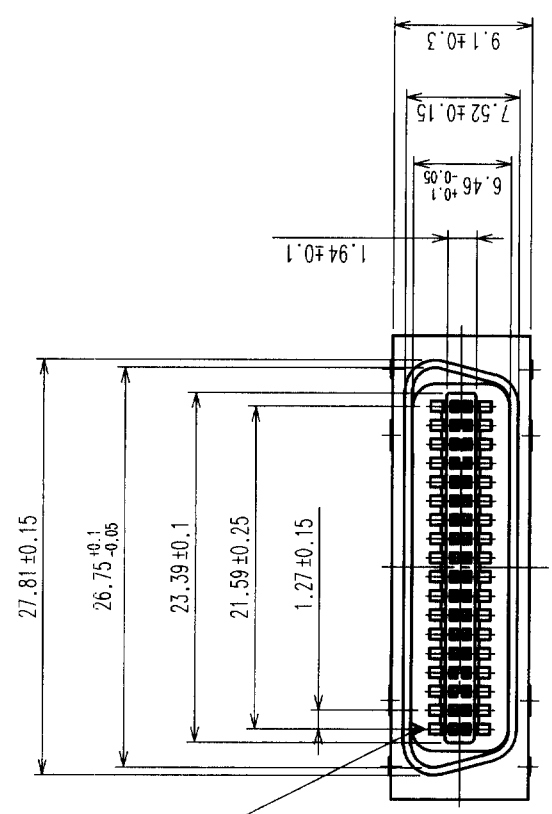

COUNT	DESCRIPTION OF REVISIONS	BY	CHKD	DATE	COUNT	DESCRIPTION OF REVISIONS	BY	CHKD	DATE
△					△				
△					△				
△					△				

HRS DRAWING FOR REFERENCE

NOTE 1 APPLICABLE COVER CASE FOR THIS PRODUCT IS DX30M-36-CV(CL230-5054-5).

NO.	MATERIAL	FINISH, REMARKS	NO.	MATERIAL	FINISH, REMARKS
2	COPPER ALLOY	GOLD PLATING	5	STEEL	NICKEL PLATING
1	COPPER ALLOY	GOLD PLATING	4	PBT	(BLACK) UL94V-0
			3	PBT	(BLACK) UL94V-0

CODE NO. (OLD)	DRAWN	DESIGNED	CHECKED	APPROVED	RELEASED
	<i>M. Shimoyama</i>	<i>M. Shimoyama</i>	<i>Y. Enami</i>	<i>H. Murata</i>	
	02.4.8	02.4.8	02.4.8	02.04.09	

DRAWING NO.	EDC3-045316	PART NO.	DX40M-36P
SCALE	2 : 1	CODE NO.	CL230-5035-0
UNITS	mm		

TO	Q1		
----	----	--	--

X-ON Electronics

Largest Supplier of Electrical and Electronic Components

Click to view similar products for [I/O Connectors](#) category: