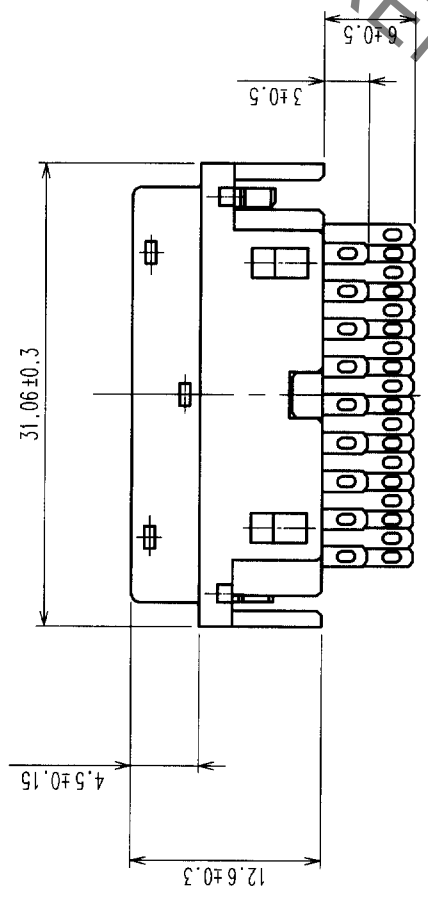

COUNT	DESCRIPTION OF REVISIONS	BY	CHKD	DATE	COUNT	DESCRIPTION OF REVISIONS	BY	CHKD	DATE
△					△				
△					△				
△					△				

HRS DRAWING FOR REFERENCE

NOTE 1 APPLICABLE COVER CASE FOR THIS PRODUCT IS DX30M-36-CV(CL230-5054-5).

NO.	MATERIAL	FINISH, REMARKS	NO.	MATERIAL	FINISH, REMARKS
2	COPPER ALLOY	GOLD PLATING	5	STEEL	NICKEL PLATING
1	COPPER ALLOY	GOLD PLATING	4	PBT	(BLACK) UL94V-0
			3	PBT	(BLACK) UL94V-0

CODE NO. (OLD)	DRAWN	DESIGNED	CHECKED	APPROVED	RELEASED
	<i>M. Shimoyama</i>	<i>M. Shimoyama</i>	<i>Y. Enami</i>	<i>H. Murata</i>	
	02.4.8	02.4.8	02.4.8	02.04.09	

DRAWING NO.	EDC3-045316	PART NO.	DX40M-36P
SCALE	2 : 1	CODE NO.	CL230-5035-0
UNITS	mm		

TO	Q1		
----	----	--	--

X-ON Electronics

Largest Supplier of Electrical and Electronic Components

Click to view similar products for [I/O Connectors](#) category: