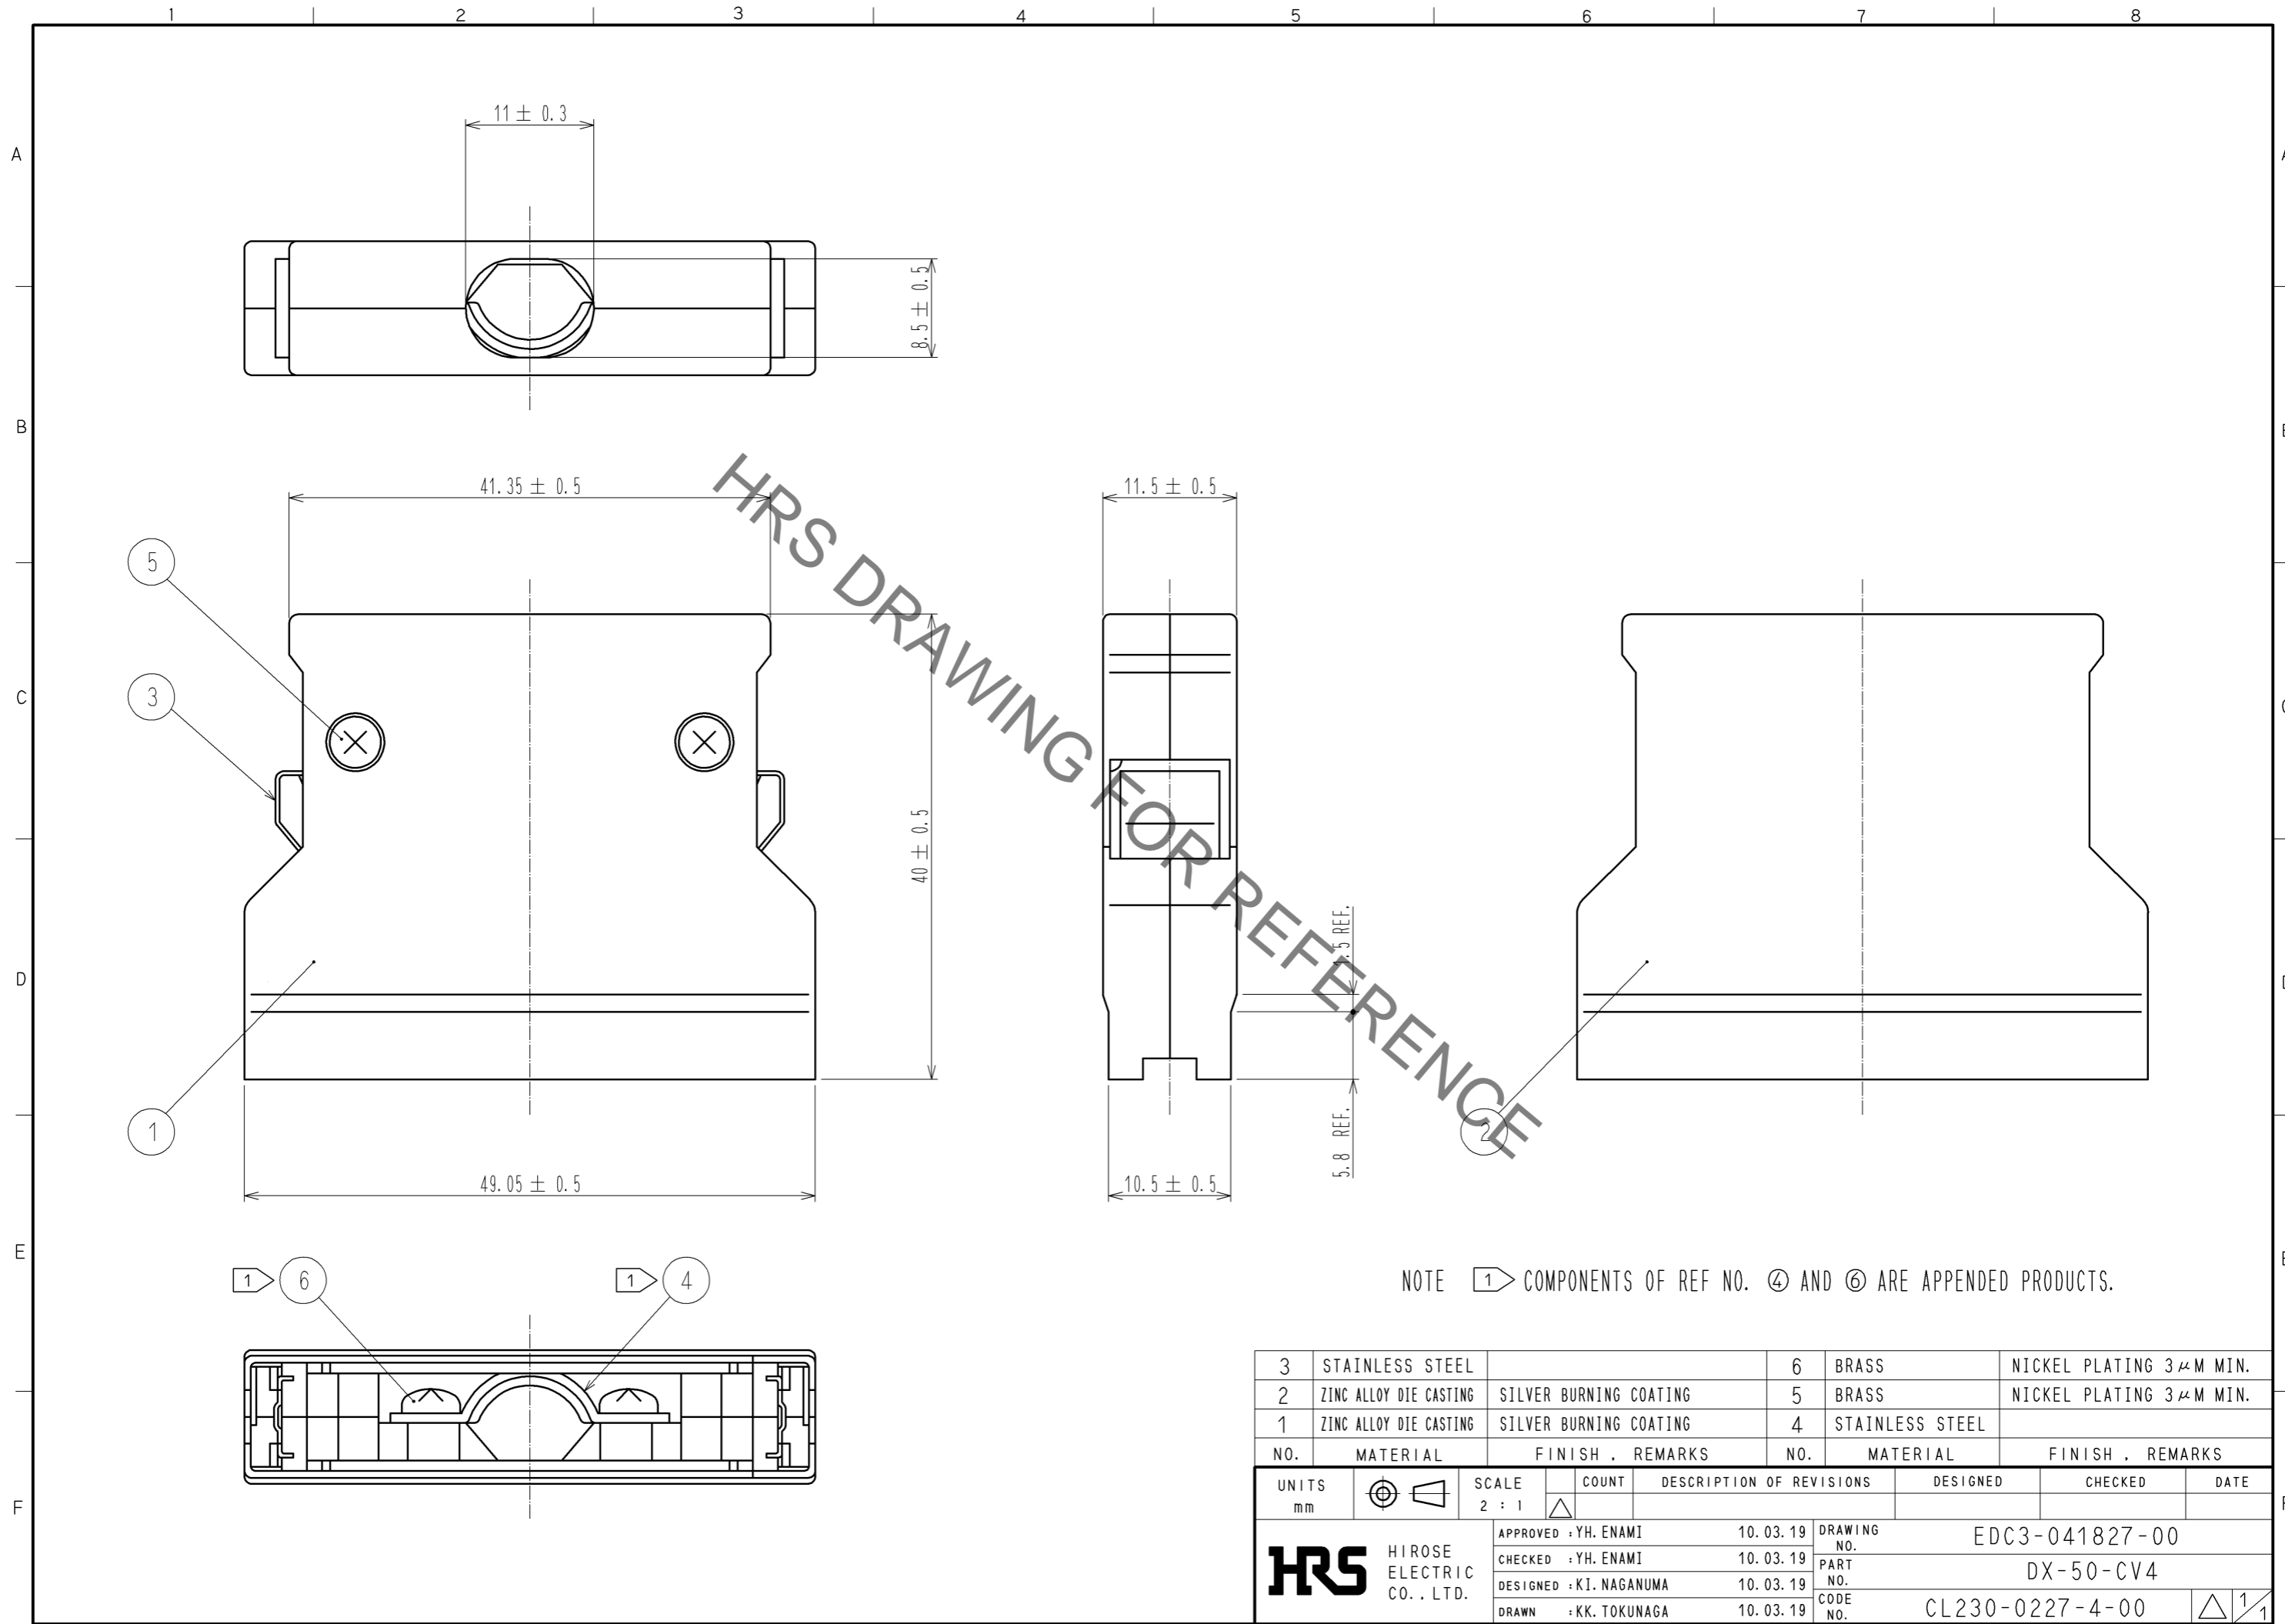

Sep.1.2021 Copyright 2021 HIROSE ELECTRIC CO., LTD. All Rights Reserved.
In case of consideration for using Automotive equipment / device which demand high reliability, kindly contact our sales window correspondents.

NOTE ① COMPONENTS OF REF. NO. ④ AND ⑥ ARE APPENDED PRODUCTS.

3	STAINLESS STEEL		6	BRASS	NICKEL PLATING 3μM MIN.
2	ZINC ALLOY DIE CASTING	SILVER BURNING COATING	5	BRASS	NICKEL PLATING 3μM MIN.
1	ZINC ALLOY DIE CASTING	SILVER BURNING COATING	4	STAINLESS STEEL	
NO.	MATERIAL	FINISH . REMARKS	NO.	MATERIAL	FINISH . REMARKS

UNITS mm			SCALE 2 : 1	COUNT 	DESCRIPTION OF REVISIONS	DESIGNED	CHECKED	DATE
HRS HIROSE ELECTRIC CO., LTD.			APPROVED : YH. ENAMI	10.03.19	DRAWING NO.	EDC3-041827-00		
			CHECKED : YH. ENAMI	10.03.19	PART NO.	DX-50-CV4		
			DESIGNED : KI. NAGANUMA	10.03.19	CODE NO.	CL230-0227-4-00		
			DRAWN : KK. TOKUNAGA	10.03.19