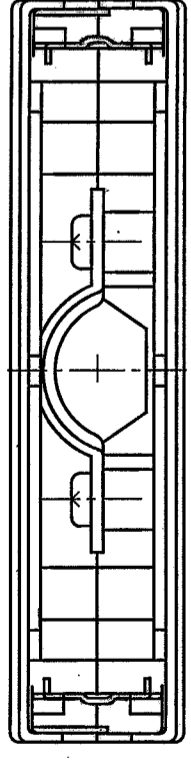

Note 1. Dimension in ( ) is for reference.  
 2 Drawing No 4 and 6 are accessories.

NO.	MATERIAL	FINISH, REMARKS	No.	MATERIAL	FINISH, REMARKS
3	Stainless steel		6	Steel	Nickel plated
2	Zinc alloy diecast	Silver baking finish	5	Brass	Nickel plated
1	Zinc alloy diecast	Silver baking finish	4	Stainless steel	

APPROVED	REVIEWED	CHECKED	DESIGNED	DRAWN	DRAWING No.	UNITS	SCALE	ISSUED BY
M. Kawamura		S. Kikuta	M. Nakamura	R. Satoh	ADC3-27601-	mm	2 : 1	HRS HIROSE ELECTRIC CO., LTD.

GENERAL DIMENSION TOLERANCE	PART NO.	CODE NO.
6 or less ±0.3		DX-50-CV
6 to 18 ±0.5		
18 to 50 ±0.7		
50 to 125 ±1		
125 to 250 ±1.3		
ANGULAR ±1°		

HRS DRAWING FOR REFERENCE

1

A

B

C

D

E

F