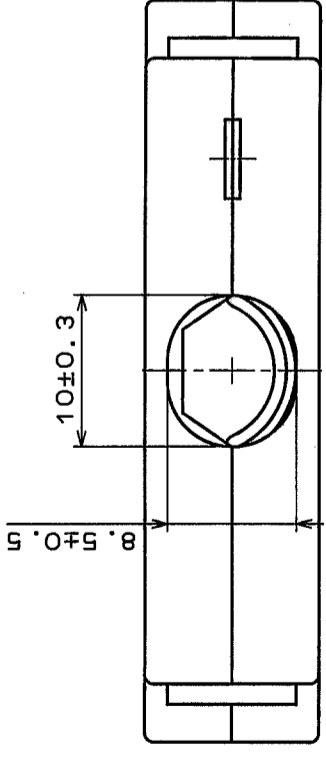

Note 1. Dimension in ( ) is for reference.  
 2 Drawing No 4 and 6 are accessories.

NO.	MATERIAL	FINISH, REMARKS	No.	MATERIAL	FINISH, REMARKS
3	Stainless steel		6	Steel	Nickel plated
2	Zinc alloy diecast	Silver baking finish	5	Brass	Nickel plated
1	Zinc alloy diecast	Silver baking finish	4	Stainless steel	

APPROVED	REVIEWED	CHECKED	DESIGNED	DRAWN	DRAWING No.	UNITS	SCALE	ISSUED BY
M. Kawamura		S. Kikuta	M. Nakamura	R. Satoh	ADC3-27601-	mm	2 : 1	HRS HIROSE ELECTRIC CO., LTD.

GENERAL DIMENSION TOLERANCE	PART NO.	CODE NO.
6 or less ±0.3		DX-50-CV
6 to 18 ±0.5		
18 to 50 ±0.7		
50 to 125 ±1		
125 to 250 ±1.3		
ANGULAR ±1°		