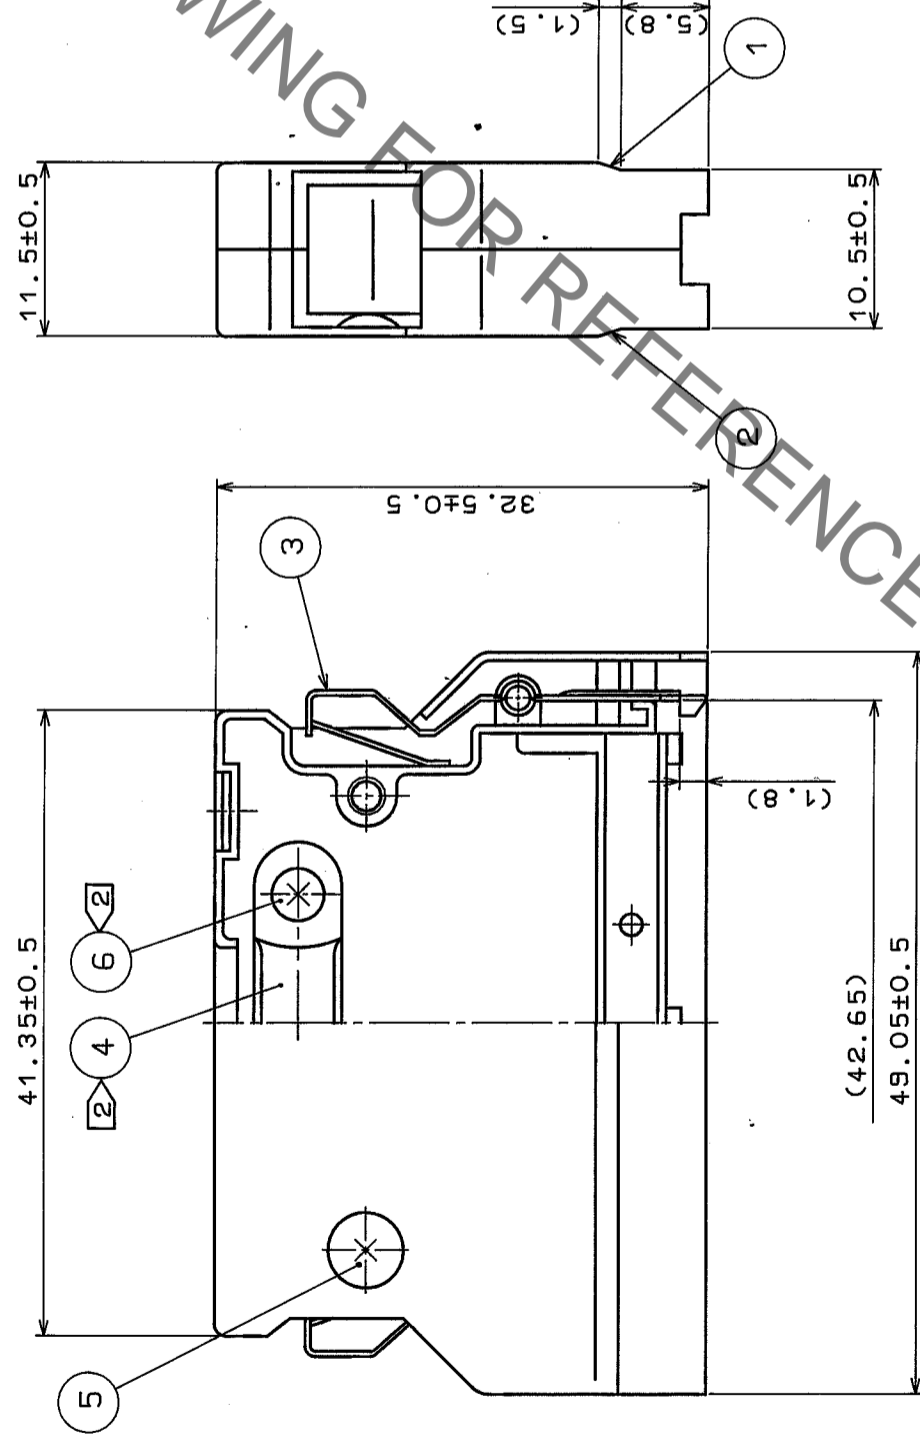

Note 1. Dimension in ( ) is for reference.  
 2 Drawing No 4 and 6 are accessories.

NO.	MATERIAL	FINISH, REMARKS	No.	MATERIAL	FINISH, REMARKS
3	Stainless steel		6	Steel	Nickel plated
2	Zinc alloy diecast	Silver baking finish	5	Brass	Nickel plated
1	Zinc alloy diecast	Silver baking finish	4	Stainless steel	

APPROVED	REVIEWED	CHECKED	DESIGNED	DRAWN	DRAWING No.	UNITS	SCALE	ISSUED BY
M. Kawamura		S. Kikuta	M. Nakamura	R. Satoh	ADC3-27601-	mm	2 : 1	HRS HIROSE ELECTRIC CO., LTD.

GENERAL DIMENSION TOLERANCE	PART NO.	CODE NO.
6 or less ±0.3		DX-50-CV
6 to 18 ±0.5		
18 to 50 ±0.7		
50 to 125 ±1		
125 to 250 ±1.3		
ANGULAR ±1°		