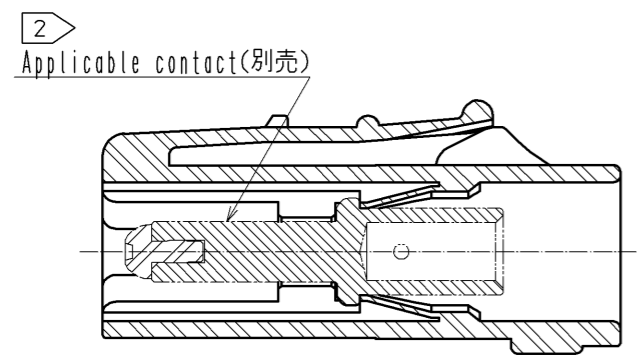

The state applicable contact assembled

Notes ⚠ WARNING 1 This connector is not hot pluggable.
 2 Applicable crimp contacts:
 EV1-PC-112(02)(CL139-0004-9-02)
 EV1-PC1-112(02)(CL139-0005-1-02)
 ⚠ WARNING 3 Make sure that the connector is inserted to the end and locked when mated. Confirm that the connector is not unintentionally released by pulling the cable with light force to prevent incomplete mating condition.

HRS DRAWING FOR REFERENCE

Dimension in mated condition (1:2)
 When mated, the plug is to be at this indicated position.

1	PBT	UL94V-0 (Red)					
NO.	MATERIAL	FINISH . REMARKS	NO.	MATERIAL	FINISH . REMARKS		
UNITS	⊙	SCALE	△	COUNT	DESCRIPTION OF REVISIONS	DESIGNED	CHECKED
mm		1 : 1					
HRS HIROSE ELECTRIC CO., LTD.		APPROVED : SU. OBARA	14. 02. 04	DRAWING NO. EDC3-118305-10			
		CHECKED : HY. KOBAYASHI	14. 02. 04	PART NO. EM12MP-1PCA(10)			
		DESIGNED : HS. KAWASHIMA	14. 02. 04	CODE NO. CL138-0031-5-10			
		DRAWN : HS. KAWASHIMA	14. 02. 04			1/1	