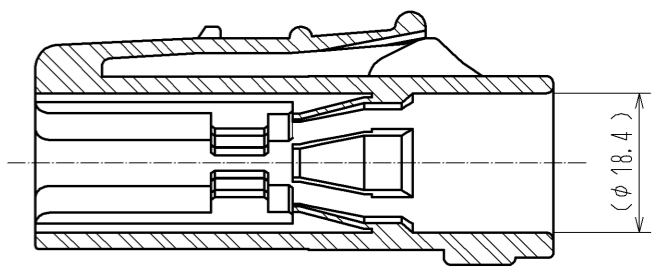

The state applicable contact assembled

Notes ⚠ WARNING 1 This connector is not hot pluggable.
 2 Applicable crimp contacts:
 EV1-PC-112(02)(CL139-0004-9-02)
 EV1-PC1-112(02)(CL139-0005-1-02)
 ⚠ WARNING 3 Make sure that the connector is inserted to the end and locked when mated. Confirm that the connector is not unintentionally released by pulling the cable with light force to prevent incomplete mating condition.

HRS DRAWING FOR REFERENCE

Dimension in mated condition (1:2)
 When mated, the plug is to be at this indicated position.

1	PBT	UL94V-0 (Red)					
NO.	MATERIAL	FINISH . REMARKS	NO.	MATERIAL	FINISH . REMARKS		
UNITS	⊙	SCALE	△	COUNT	DESCRIPTION OF REVISIONS	DESIGNED	CHECKED
mm		1 : 1					
HRS HIROSE ELECTRIC CO., LTD.		APPROVED : SU. OBARA	14. 02. 04	DRAWING NO. EDC3-118305-10			
		CHECKED : HY. KOBAYASHI	14. 02. 04	PART NO. EM12MP-1PCA(10)			
		DESIGNED : HS. KAWASHIMA	14. 02. 04	CODE NO. CL138-0031-5-10			
		DRAWN : HS. KAWASHIMA	14. 02. 04			1/1	