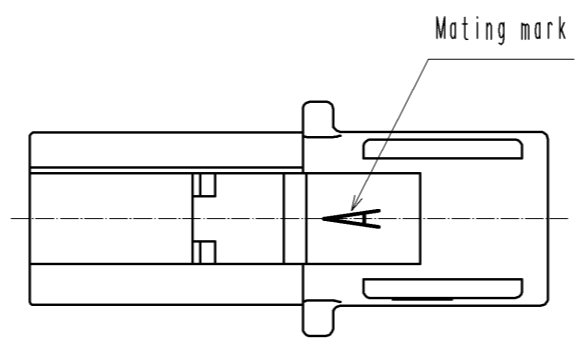

The state applicable contact assembled

Notes ⚠ WARNING 1 This connector is not hot pluggable.
 2 Applicable crimp contacts:
 EV1-PC-112(02)(CL139-0004-9-02)
 EV1-PC1-112(02)(CL139-0005-1-02)
 ⚠ WARNING 3 Make sure that the connector is inserted to the end and locked when mated. Confirm that the connector is not unintentionally released by pulling the cable with light force to prevent incomplete mating condition.

HRS DRAWING FOR REFERENCE

Dimension in mated condition (1:2)
 When mated, the plug is to be at this indicated position.

1	PBT	UL94V-0 (Red)					
NO.	MATERIAL	FINISH . REMARKS	NO.	MATERIAL	FINISH . REMARKS		
UNITS	⊙	SCALE	△	COUNT	DESCRIPTION OF REVISIONS	DESIGNED	CHECKED
mm		1 : 1					
HRS HIROSE ELECTRIC CO., LTD.		APPROVED : SU. OBARA	14. 02. 04	DRAWING NO. EDC3-118305-10			
		CHECKED : HY. KOBAYASHI	14. 02. 04	PART NO. EM12MP-1PCA(10)			
		DESIGNED : HS. KAWASHIMA	14. 02. 04	CODE NO. CL138-0031-5-10			
		DRAWN : HS. KAWASHIMA	14. 02. 04			1/1	