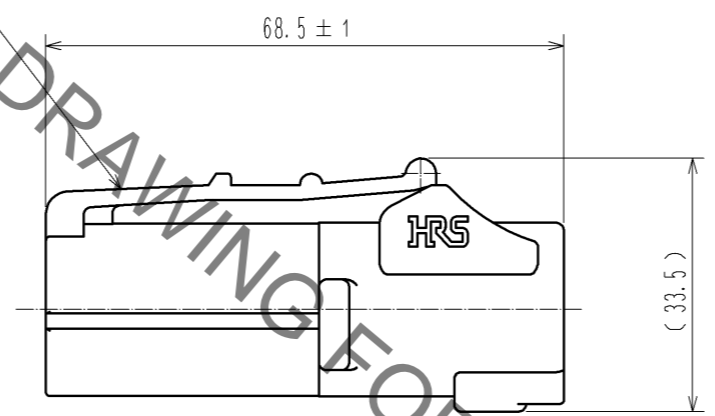

The state applicable contact assembled

Notes ⚠ WARNING 1 This connector is not hot pluggable.
 2 Applicable crimp contacts:
 EV1-PC-112(02)(CL139-0004-9-02)
 EV1-PC1-112(02)(CL139-0005-1-02)
 ⚠ WARNING 3 Make sure that the connector is inserted to the end and locked when mated. Confirm that the connector is not unintentionally released by pulling the cable with light force to prevent incomplete mating condition.

HRS DRAWING FOR REFERENCE

Dimension in mated condition (1:2)
 When mated, the plug is to be at this indicated position.

1	PBT	UL94V-0 (Red)					
NO.	MATERIAL	FINISH . REMARKS	NO.	MATERIAL	FINISH . REMARKS		
UNITS	⊙	SCALE	△	COUNT	DESCRIPTION OF REVISIONS	DESIGNED	CHECKED
mm		1 : 1					
HRS HIROSE ELECTRIC CO., LTD.		APPROVED : SU. OBARA	14. 02. 04	DRAWING NO. EDC3-118305-10			
		CHECKED : HY. KOBAYASHI	14. 02. 04	PART NO. EM12MP-1PCA(10)			
		DESIGNED : HS. KAWASHIMA	14. 02. 04	CODE NO. CL138-0031-5-10			
		DRAWN : HS. KAWASHIMA	14. 02. 04			1/1	