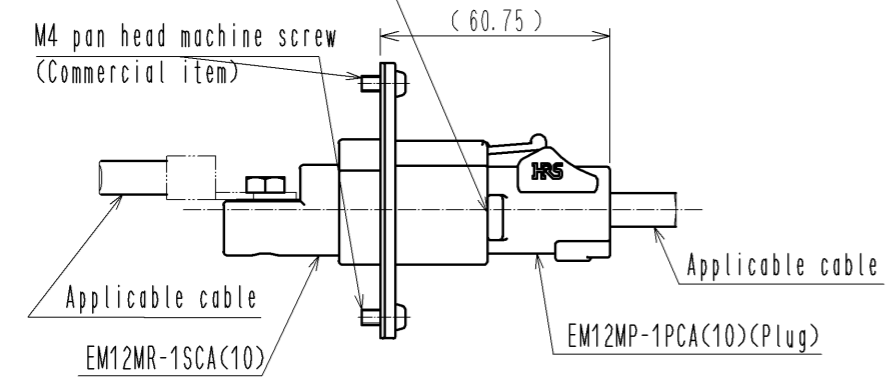

The state applicable contact assembled

Notes ⚠ WARNING 1 This connector is not hot pluggable.
 2 Applicable crimp contacts:
 EV1-PC-112(02)(CL139-0004-9-02)
 EV1-PC1-112(02)(CL139-0005-1-02)
 ⚠ WARNING 3 Make sure that the connector is inserted to the end and locked when mated. Confirm that the connector is not unintentionally released by pulling the cable with light force to prevent incomplete mating condition.

HRS DRAWING FOR REFERENCE

Dimension in mated condition (1:2)
 When mated, the plug is to be at this indicated position.

1	PBT	UL94V-0 (Red)					
NO.	MATERIAL	FINISH . REMARKS	NO.	MATERIAL	FINISH . REMARKS		
UNITS	⊙	SCALE	△	COUNT	DESCRIPTION OF REVISIONS	DESIGNED	CHECKED
mm		1 : 1					
HRS HIROSE ELECTRIC CO., LTD.		APPROVED : SU. OBARA	14. 02. 04	DRAWING NO. EDC3-118305-10			
		CHECKED : HY. KOBAYASHI	14. 02. 04	PART NO. EM12MP-1PCA(10)			
		DESIGNED : HS. KAWASHIMA	14. 02. 04	CODE NO. CL138-0031-5-10			
		DRAWN : HS. KAWASHIMA	14. 02. 04			1/1	