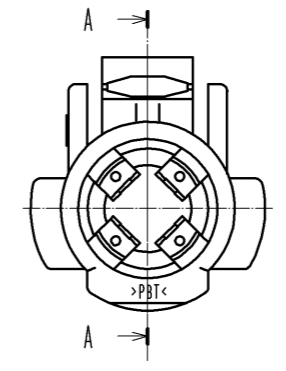

The state applicable contact assembled

Notes ⚠ WARNING 1 This connector is not hot pluggable.
 2 Applicable crimp contacts:
 EV1-PC-112(02)(CL139-0004-9-02)
 EV1-PC1-112(02)(CL139-0005-1-02)
 ⚠ WARNING 3 Make sure that the connector is inserted to the end and locked when mated. Confirm that the connector is not unintentionally released by pulling the cable with light force to prevent incomplete mating condition.

HRS DRAWING FOR REFERENCE

Dimension in mated condition (1:2)
 When mated, the plug is to be at this indicated position.

1	PBT	UL94V-0 (Red)					
NO.	MATERIAL	FINISH . REMARKS	NO.	MATERIAL	FINISH . REMARKS		
UNITS	⊙	SCALE	△	COUNT	DESCRIPTION OF REVISIONS	DESIGNED	CHECKED
mm		1 : 1					
HRS HIROSE ELECTRIC CO., LTD.		APPROVED : SU. OBARA	14. 02. 04	DRAWING NO. EDC3-118305-10			
		CHECKED : HY. KOBAYASHI	14. 02. 04	PART NO. EM12MP-1PCA(10)			
		DESIGNED : HS. KAWASHIMA	14. 02. 04	CODE NO. CL138-0031-5-10			
		DRAWN : HS. KAWASHIMA	14. 02. 04			1/1	