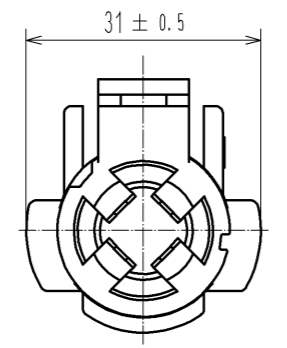

The state applicable contact assembled

Notes ⚠ WARNING 1 This connector is not hot pluggable.
 2 Applicable crimp contacts:
 EV1-PC-112(02)(CL139-0004-9-02)
 EV1-PC1-112(02)(CL139-0005-1-02)
 ⚠ WARNING 3 Make sure that the connector is inserted to the end and locked when mated. Confirm that the connector is not unintentionally released by pulling the cable with light force to prevent incomplete mating condition.

HRS DRAWING FOR REFERENCE

Dimension in mated condition (1:2)
 When mated, the plug is to be at this indicated position.

1	PBT	UL94V-0 (Red)					
NO.	MATERIAL	FINISH . REMARKS	NO.	MATERIAL	FINISH . REMARKS		
UNITS	⊙	SCALE	△	COUNT	DESCRIPTION OF REVISIONS	DESIGNED	CHECKED
mm		1 : 1					
HRS HIROSE ELECTRIC CO., LTD.		APPROVED : SU. OBARA	14. 02. 04	DRAWING NO. EDC3-118305-10			
		CHECKED : HY. KOBAYASHI	14. 02. 04	PART NO. EM12MP-1PCA(10)			
		DESIGNED : HS. KAWASHIMA	14. 02. 04	CODE NO. CL138-0031-5-10			
		DRAWN : HS. KAWASHIMA	14. 02. 04			1/1	