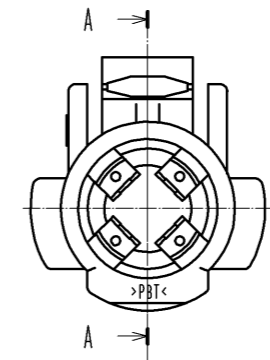

The state applicable contact assembled

Mating mark

- Notes
- ⚠ WARNING 1 This connector is not hot pluggable.
 - ② Applicable crimp contacts:
 EV1-PC-112(02)(CL139-0004-9-02) or
 EV1-PC1-112(02)(CL139-0005-1-02)
 - ⚠ WARNING ③ Make sure that the connector is inserted to the end and locked when mated. Confirm that the connector is not unintentionally released by pulling the cable with light force to prevent incomplete mating condition.

A-A

Dimension in mated condition (1:2)

HRS DRAWING FOR REFERENCE

1	PBT	UL94V-0 (Black)					
NO.	MATERIAL	FINISH . REMARKS	NO.	MATERIAL	FINISH . REMARKS		
UNITS	⊙	SCALE	△	DESCRIPTION OF REVISIONS	DESIGNED	CHECKED	DATE
mm		1 : 1					
HRS HIROSE ELECTRIC CO., LTD.		APPROVED : SU. OBARA	14. 02. 04	DRAWING NO. EDC3-118307-00			
		CHECKED : HY. KOBAYASHI	14. 02. 04	PART NO. EM12MP-1PCB			
		DESIGNED : HS. KAWASHIMA	14. 02. 04	CODE NO. CL138-0033-0-00			
		DRAWN : HS. KAWASHIMA	14. 02. 04			①/1	