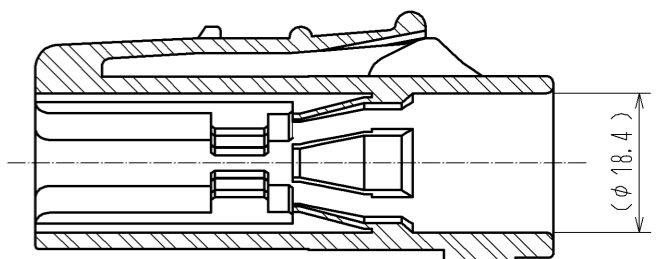

The state applicable contact assembled

Mating mark

- Notes
- ⚠ WARNING 1 This connector is not hot pluggable.
 - ② Applicable crimp contacts:
 EV1-PC-112(02)(CL139-0004-9-02) or
 EV1-PC1-112(02)(CL139-0005-1-02)
 - ⚠ WARNING ③ Make sure that the connector is inserted to the end and locked when mated. Confirm that the connector is not unintentionally released by pulling the cable with light force to prevent incomplete mating condition.

A-A

Dimension in mated condition (1:2)

HRS DRAWING FOR REFERENCE

1	PBT	UL94V-0 (Black)					
NO.	MATERIAL	FINISH . REMARKS	NO.	MATERIAL	FINISH . REMARKS		
UNITS	⊙	SCALE	△	DESCRIPTION OF REVISIONS	DESIGNED	CHECKED	DATE
mm		1 : 1					
HRS HIROSE ELECTRIC CO., LTD.		APPROVED : SU. OBARA	14. 02. 04	DRAWING NO. EDC3-118307-00			
		CHECKED : HY. KOBAYASHI	14. 02. 04	PART NO. EM12MP-1PCB			
		DESIGNED : HS. KAWASHIMA	14. 02. 04	CODE NO. CL138-0033-0-00			
		DRAWN : HS. KAWASHIMA	14. 02. 04			①/1	