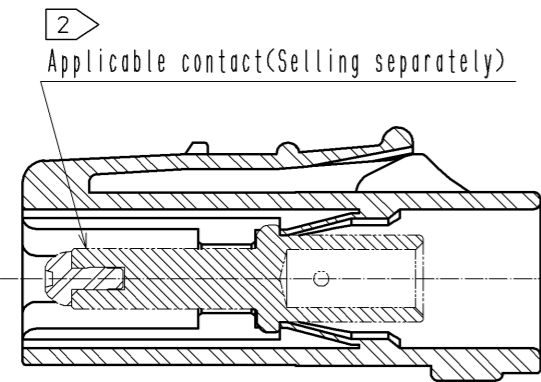

The state applicable contact assembled

Mating mark

- Notes
- ⚠ WARNING 1 This connector is not hot pluggable.
 - ② Applicable crimp contacts:
 EV1-PC-112(02)(CL139-0004-9-02) or
 EV1-PC1-112(02)(CL139-0005-1-02)
 - ⚠ WARNING ③ Make sure that the connector is inserted to the end and locked when mated. Confirm that the connector is not unintentionally released by pulling the cable with light force to prevent incomplete mating condition.

A-A

Dimension in mated condition (1:2)

HRS DRAWING FOR REFERENCE

1	PBT	UL94V-0 (Black)					
NO.	MATERIAL	FINISH . REMARKS	NO.	MATERIAL	FINISH . REMARKS		
UNITS	⊙	SCALE	△	DESCRIPTION OF REVISIONS	DESIGNED	CHECKED	DATE
mm		1 : 1					
HRS HIROSE ELECTRIC CO., LTD.		APPROVED : SU. OBARA	14. 02. 04	DRAWING NO. EDC3-118307-00			
		CHECKED : HY. KOBAYASHI	14. 02. 04	PART NO. EM12MP-1PCB			
		DESIGNED : HS. KAWASHIMA	14. 02. 04	CODE NO. CL138-0033-0-00			
		DRAWN : HS. KAWASHIMA	14. 02. 04			①/1	