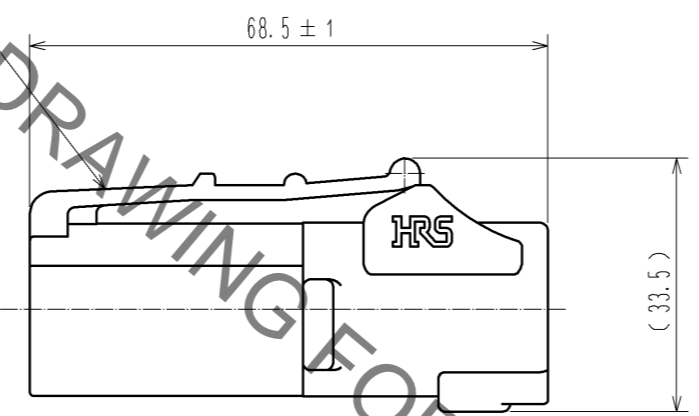

The state applicable contact assembled

Mating mark

- Notes
- ⚠ WARNING 1 This connector is not hot pluggable.
 - ② Applicable crimp contacts:
 EV1-PC-112(02)(CL139-0004-9-02) or
 EV1-PC1-112(02)(CL139-0005-1-02)
 - ⚠ WARNING ③ Make sure that the connector is inserted to the end and locked when mated. Confirm that the connector is not unintentionally released by pulling the cable with light force to prevent incomplete mating condition.

A-A

Dimension in mated condition (1:2)

HRS DRAWING FOR REFERENCE

1	PBT	UL94V-0 (Black)					
NO.	MATERIAL	FINISH . REMARKS	NO.	MATERIAL	FINISH . REMARKS		
UNITS	⊙	SCALE	△	DESCRIPTION OF REVISIONS	DESIGNED	CHECKED	DATE
mm		1 : 1					
HRS HIROSE ELECTRIC CO., LTD.		APPROVED : SU. OBARA	14. 02. 04	DRAWING NO. EDC3-118307-00			
		CHECKED : HY. KOBAYASHI	14. 02. 04	PART NO. EM12MP-1PCB			
		DESIGNED : HS. KAWASHIMA	14. 02. 04	CODE NO. CL138-0033-0-00			
		DRAWN : HS. KAWASHIMA	14. 02. 04			①/1	