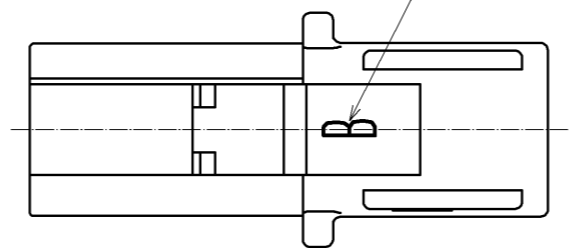

The state applicable contact assembled

Mating mark

- Notes
- ⚠ WARNING 1 This connector is not hot pluggable.
 - ② Applicable crimp contacts:
 EV1-PC-112(02)(CL139-0004-9-02) or
 EV1-PC1-112(02)(CL139-0005-1-02)
 - ⚠ WARNING ③ Make sure that the connector is inserted to the end and locked when mated. Confirm that the connector is not unintentionally released by pulling the cable with light force to prevent incomplete mating condition.

A-A

Dimension in mated condition (1:2)

HRS DRAWING FOR REFERENCE

1	PBT	UL94V-0 (Black)					
NO.	MATERIAL	FINISH . REMARKS	NO.	MATERIAL	FINISH . REMARKS		
UNITS	⊙	SCALE	△	DESCRIPTION OF REVISIONS	DESIGNED	CHECKED	DATE
mm		1 : 1					
HRS HIROSE ELECTRIC CO., LTD.		APPROVED : SU. OBARA	14. 02. 04	DRAWING NO. EDC3-118307-00			
		CHECKED : HY. KOBAYASHI	14. 02. 04	PART NO. EM12MP-1PCB			
		DESIGNED : HS. KAWASHIMA	14. 02. 04	CODE NO. CL138-0033-0-00			
		DRAWN : HS. KAWASHIMA	14. 02. 04			①/1	