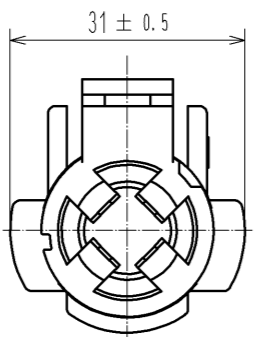

The state applicable contact assembled

Mating mark

- Notes
- ⚠ WARNING 1 This connector is not hot pluggable.
 - ② Applicable crimp contacts:
 EV1-PC-112(02)(CL139-0004-9-02) or
 EV1-PC1-112(02)(CL139-0005-1-02)
 - ⚠ WARNING ③ Make sure that the connector is inserted to the end and locked when mated. Confirm that the connector is not unintentionally released by pulling the cable with light force to prevent incomplete mating condition.

A-A

Dimension in mated condition (1:2)

HRS DRAWING FOR REFERENCE

1	PBT	UL94V-0 (Black)					
NO.	MATERIAL	FINISH . REMARKS	NO.	MATERIAL	FINISH . REMARKS		
UNITS	⊙	SCALE	△	DESCRIPTION OF REVISIONS	DESIGNED	CHECKED	DATE
mm		1 : 1					
HRS HIROSE ELECTRIC CO., LTD.		APPROVED : SU. OBARA	14. 02. 04	DRAWING NO. EDC3-118307-00			
		CHECKED : HY. KOBAYASHI	14. 02. 04	PART NO. EM12MP-1PCB			
		DESIGNED : HS. KAWASHIMA	14. 02. 04	CODE NO. CL138-0033-0-00			
		DRAWN : HS. KAWASHIMA	14. 02. 04			①/1	