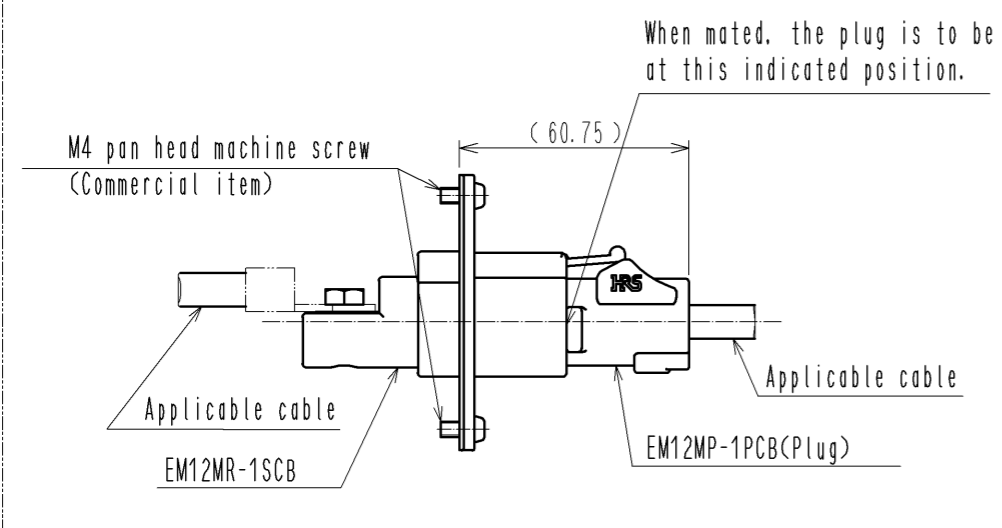

The state applicable contact assembled

Mating mark

- Notes
- ⚠ WARNING 1 This connector is not hot pluggable.
 - ② Applicable crimp contacts:
 EV1-PC-112(02)(CL139-0004-9-02) or
 EV1-PC1-112(02)(CL139-0005-1-02)
 - ⚠ WARNING ③ Make sure that the connector is inserted to the end and locked when mated. Confirm that the connector is not unintentionally released by pulling the cable with light force to prevent incomplete mating condition.

A-A

Dimension in mated condition (1:2)

HRS DRAWING FOR REFERENCE

1	PBT	UL94V-0 (Black)					
NO.	MATERIAL	FINISH . REMARKS	NO.	MATERIAL	FINISH . REMARKS		
UNITS	⊙	SCALE	△	DESCRIPTION OF REVISIONS	DESIGNED	CHECKED	DATE
mm		1 : 1					
HRS HIROSE ELECTRIC CO., LTD.		APPROVED : SU. OBARA	14. 02. 04	DRAWING NO. EDC3-118307-00			
		CHECKED : HY. KOBAYASHI	14. 02. 04	PART NO. EM12MP-1PCB			
		DESIGNED : HS. KAWASHIMA	14. 02. 04	CODE NO. CL138-0033-0-00			
		DRAWN : HS. KAWASHIMA	14. 02. 04			①/1	