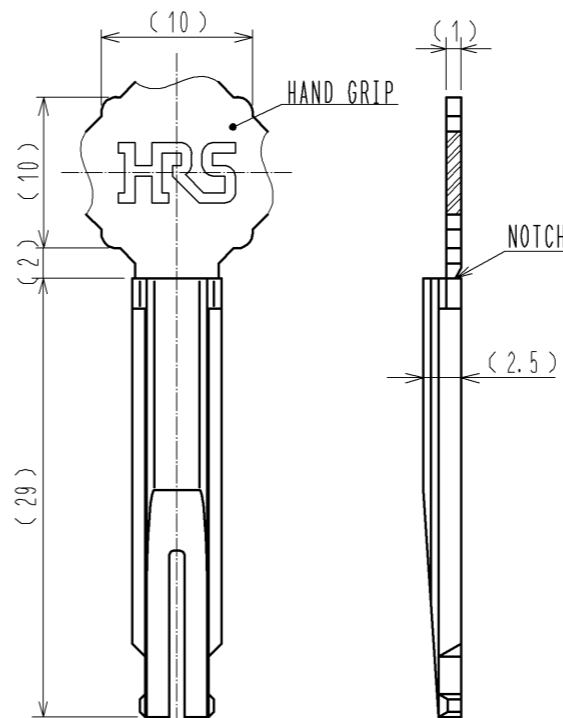

HOW TO ASSEMBLY / REMOVAL

ASSEMBLY

① INSERT THE KEY TO THE SLIT OF APPLICABLE CONNECTOR TO THE END UNTIL HEARING CLICK SOUND. MAKE SURE THAT THE KEY IS COMPLETELY FIXED, BY LIGHTLY PULLING IT UP AFTER INSERTION.

② HOLD THE HAND GRIP WITH HRS LOGO ON IT AND MOVE IT TO BACK AND FORTH TO BREAK THE KEY OFF AT THE NOTCH.

REMOVAL

① REMOVE THE KEY BY APPLYING THE FORCE TO THE END OF KEY WITH FLATHEAD SCREWDRIVER TOWARD THE REMOVAL DIRECTION AS SHOWN. FOR REUSE OF THE KEY AFTER REMOVAL, CHECK THAT THERE IS NO DAMAGE ON THE KEY.

A (2:1) C-C (2:1)

B (2:1)

NOTES 1 25 UNITS (100 PCS. OF KEY) / PACKAGE

2 KEY SEPARATED FROM THE HAND GRIP WITH VIBRATION OR SHOCK DURING DELIVERY IS ALSO ACCEPTABLE TO USE.

3 REFER TO ASSEMBLY PROCEDURE AND HANDLING MANUAL (ATAD-C0222) FOR THE ASSEMBLY OF THIS PRODUCT.

| 1 | PBT | UL94V-0 (WHITE) | | | | | |
|-------------------------|----------|------------------|----------------|-----------|--------------------------|----------------------------|--------------|
| NO. | MATERIAL | FINISH . REMARKS | NO. | MATERIAL | FINISH . REMARKS | | |
| UNITS mm | | | SCALE 1 : 1 | COUNT | DESCRIPTION OF REVISIONS | DESIGNED | CHECKED DATE |
| APPROVED : SU. OBARA | | | | | 11. 04. 01 | DRAWING NO. EDC3-117066-00 | |
| CHECKED : HY. KOBAYASHI | | | | | 11. 04. 01 | PART NO. EM-GK | |
| DESIGNED : HN. TANAKA | | | | | 11. 04. 01 | CODE NO. CL138-0026-5-00 | |
| DRAWN : YS. SAKODA | | | | | 11. 03. 31 | 1/1 | |