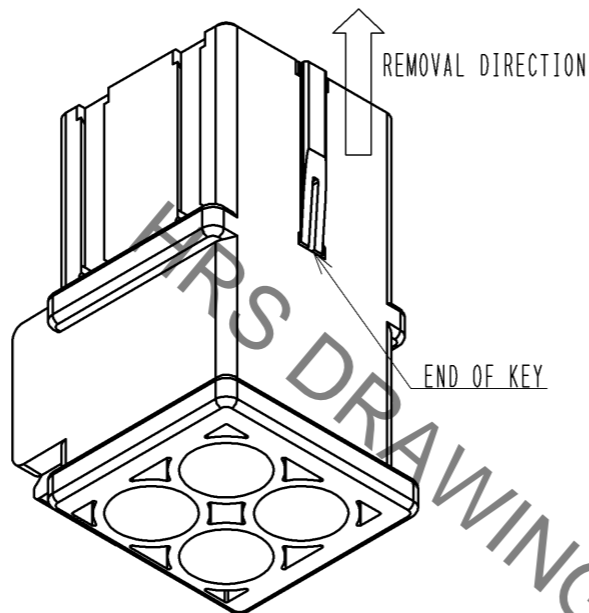

HOW TO ASSEMBLY / REMOVAL

ASSEMBLY

① INSERT THE KEY TO THE SLIT OF APPLICABLE CONNECTOR TO THE END UNTIL HEARING CLICK SOUND. MAKE SURE THAT THE KEY IS COMPLETELY FIXED, BY LIGHTLY PULLING IT UP AFTER INSERTION.

② HOLD THE HAND GRIP WITH HRS LOGO ON IT AND MOVE IT TO BACK AND FORTH TO BREAK THE KEY OFF AT THE NOTCH.

REMOVAL

① REMOVE THE KEY BY APPLYING THE FORCE TO THE END OF KEY WITH FLATHEAD SCREWDRIVER TOWARD THE REMOVAL DIRECTION AS SHOWN. FOR REUSE OF THE KEY AFTER REMOVAL, CHECK THAT THERE IS NO DAMAGE ON THE KEY.