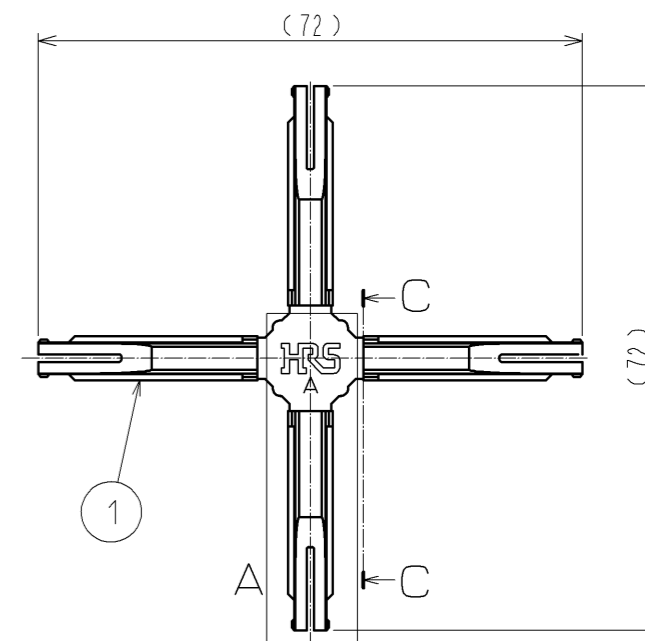

HOW TO ASSEMBLY / REMOVAL

ASSEMBLY

① INSERT THE KEY TO THE SLIT OF APPLICABLE CONNECTOR TO THE END UNTIL HEARING CLICK SOUND. MAKE SURE THAT THE KEY IS COMPLETELY FIXED, BY LIGHTLY PULLING IT UP AFTER INSERTION.

② HOLD THE HAND GRIP WITH HRS LOGO ON IT AND MOVE IT TO BACK AND FORTH TO BREAK THE KEY OFF AT THE NOTCH.

REMOVAL

① REMOVE THE KEY BY APPLYING THE FORCE TO THE END OF KEY WITH FLATHEAD SCREWDRIVER TOWARD THE REMOVAL DIRECTION AS SHOWN. FOR REUSE OF THE KEY AFTER REMOVAL, CHECK THAT THERE IS NO DAMAGE ON THE KEY.

A (2:1) C-C (2:1)

B (2:1)

NOTES 1 25 UNITS (100 PCS. OF KEY) / PACKAGE

2 KEY SEPARATED FROM THE HAND GRIP WITH VIBRATION OR SHOCK DURING DELIVERY IS ALSO ACCEPTABLE TO USE.

3 REFER TO ASSEMBLY PROCEDURE AND HANDLING MANUAL (ATAD-C0222) FOR THE ASSEMBLY OF THIS PRODUCT.

| 1 | PBT | UL94V-0 (WHITE) | | | | | |
|-------------------------|----------|------------------|----------------|-----------|--------------------------|----------------------------|--------------|
| NO. | MATERIAL | FINISH . REMARKS | NO. | MATERIAL | FINISH . REMARKS | | |
| UNITS mm | | | SCALE 1 : 1 | COUNT | DESCRIPTION OF REVISIONS | DESIGNED | CHECKED DATE |
| APPROVED : SU. OBARA | | | | | 11. 04. 01 | DRAWING NO. EDC3-117066-00 | |
| CHECKED : HY. KOBAYASHI | | | | | 11. 04. 01 | PART NO. EM-GK | |
| DESIGNED : HN. TANAKA | | | | | 11. 04. 01 | CODE NO. CL138-0026-5-00 | |
| DRAWN : YS. SAKODA | | | | | 11. 03. 31 | 1/1 | |