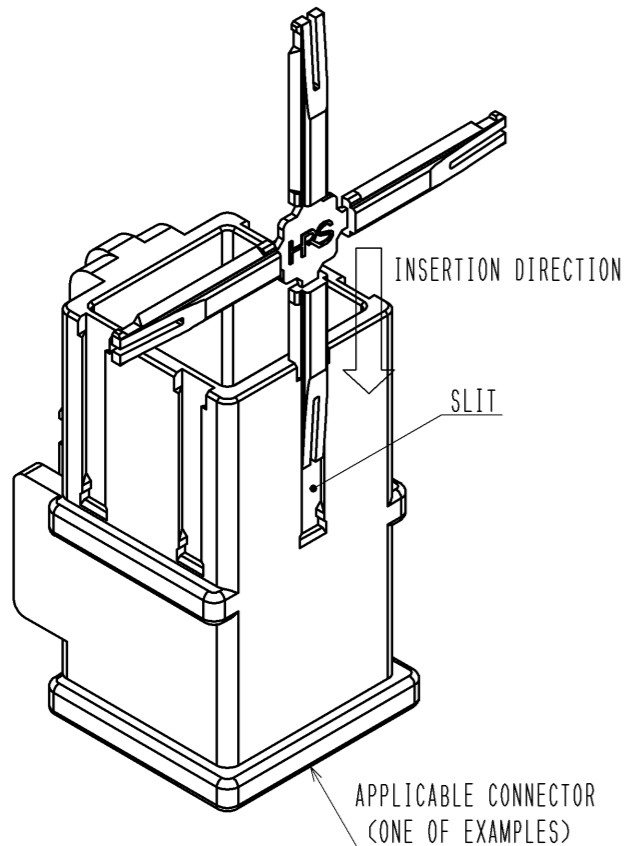

HOW TO ASSEMBLY / REMOVAL

ASSEMBLY

① INSERT THE KEY TO THE SLIT OF APPLICABLE CONNECTOR TO THE END UNTIL HEARING CLICK SOUND. MAKE SURE THAT THE KEY IS COMPLETELY FIXED, BY LIGHTLY PULLING IT UP AFTER INSERTION.

② HOLD THE HAND GRIP WITH HRS LOGO ON IT AND MOVE IT TO BACK AND FORTH TO BREAK THE KEY OFF AT THE NOTCH.

REMOVAL

① REMOVE THE KEY BY APPLYING THE FORCE TO THE END OF KEY WITH FLATHEAD SCREWDRIVER TOWARD THE REMOVAL DIRECTION AS SHOWN. FOR REUSE OF THE KEY AFTER REMOVAL, CHECK THAT THERE IS NO DAMAGE ON THE KEY.

A (2:1) C-C (2:1)

B (2:1)

NOTES 1 25 UNITS (100 PCS. OF KEY) / PACKAGE

2 KEY SEPARATED FROM THE HAND GRIP WITH VIBRATION OR SHOCK DURING DELIVERY IS ALSO ACCEPTABLE TO USE.

3 REFER TO ASSEMBLY PROCEDURE AND HANDLING MANUAL (ATAD-C0222) FOR THE ASSEMBLY OF THIS PRODUCT.

| 1 | PBT | UL94V-0 (WHITE) | | | | | |
|-------------------------|----------|------------------|----------------|-----------|--------------------------|----------------------------|--------------|
| NO. | MATERIAL | FINISH . REMARKS | NO. | MATERIAL | FINISH . REMARKS | | |
| UNITS mm | | | SCALE 1 : 1 | COUNT | DESCRIPTION OF REVISIONS | DESIGNED | CHECKED DATE |
| APPROVED : SU. OBARA | | | | | 11. 04. 01 | DRAWING NO. EDC3-117066-00 | |
| CHECKED : HY. KOBAYASHI | | | | | 11. 04. 01 | PART NO. EM-GK | |
| DESIGNED : HN. TANAKA | | | | | 11. 04. 01 | CODE NO. CL138-0026-5-00 | |
| DRAWN : YS. SAKODA | | | | | 11. 03. 31 | 1/1 | |