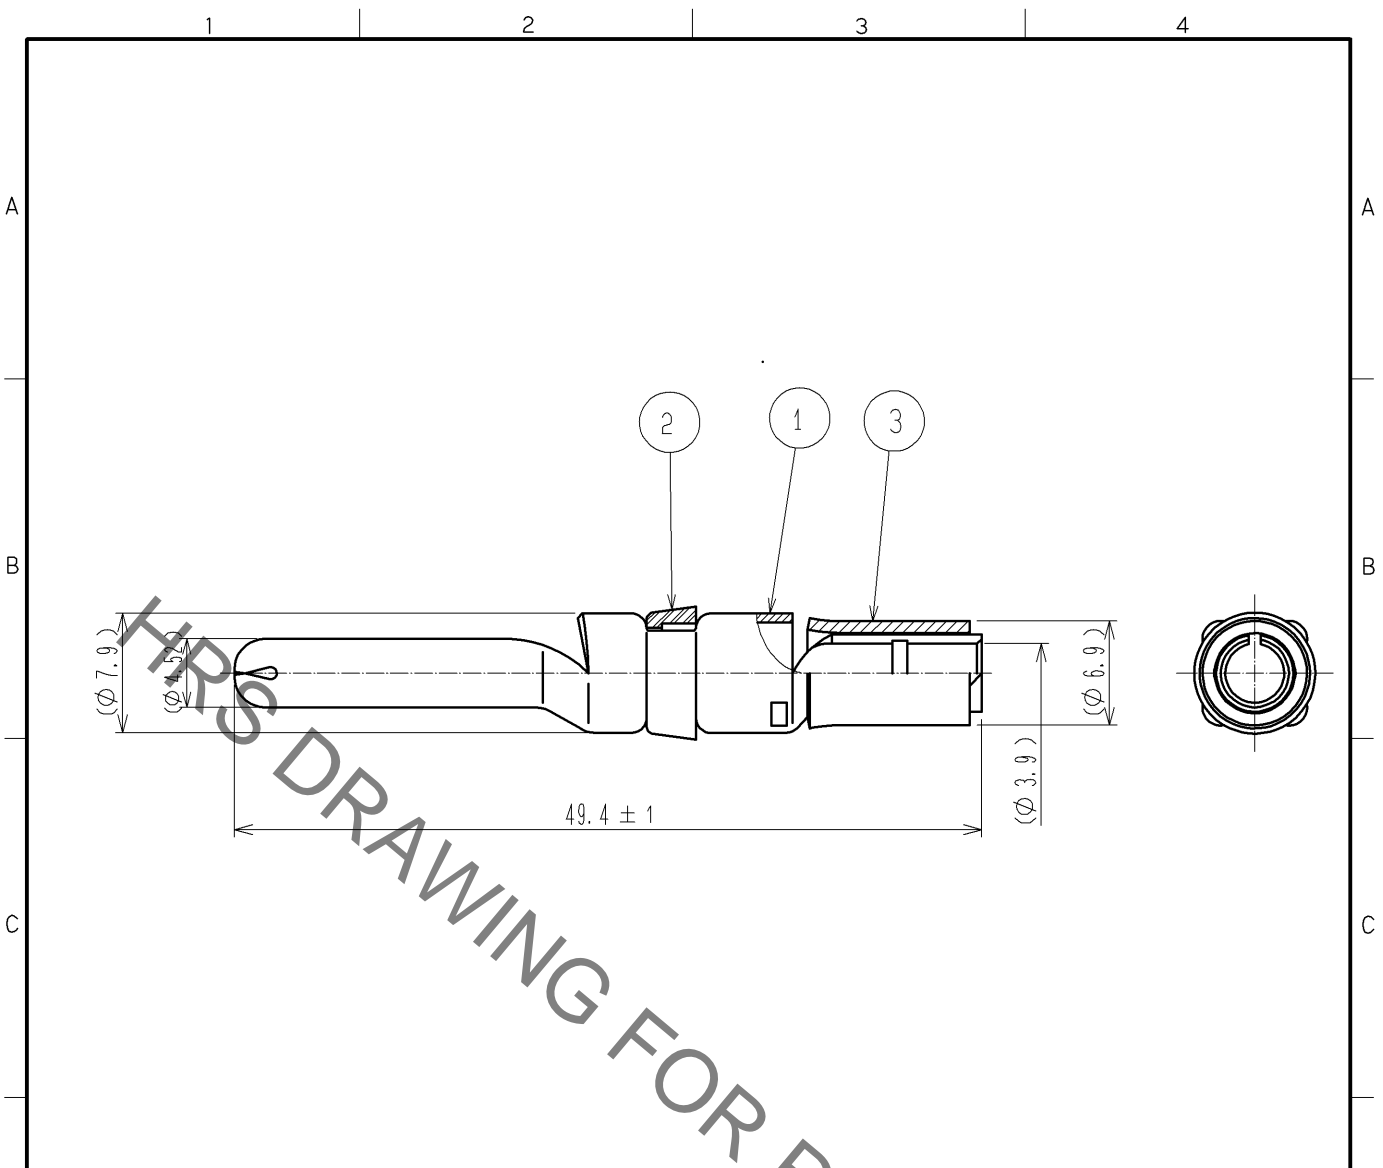

- NOTES
- 1 APPLICABLE CRIMPING TOOL : JIS C 9711(COMPRESSION TOOLS FOR WIRE CONNECTORS OF INTERIOR WIRING) OR EQUIVALENT CRIMPING TOOL.
  - 2 APPLICABLE EXTRACTION TOOL : EM-8-TPC(L150-0249-3)
  - 3 ONE BAG INCLUDES 4PCS OF PRODUCTS.
  - 4 THE WIRING OF THIS PRODUCT SHALL CONFORM TO ATAD-C0155.
  - 5 REFER TO ASSEMBLY PROCEDURE AND HANDLING MANUAL (ATAD-C0222) FOR THE ASSEMBLY OF THIS PRODUCT.