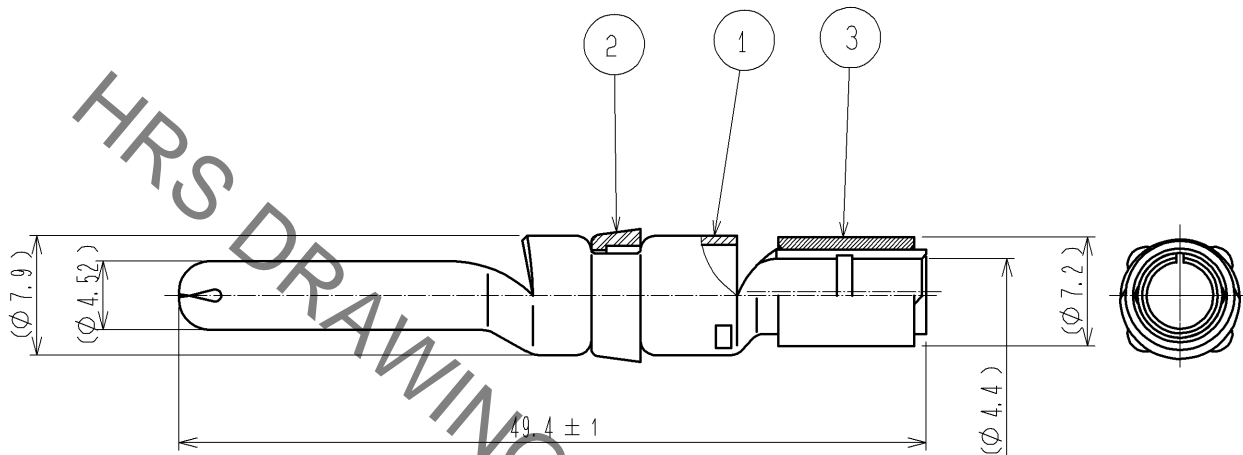

NOTES

① 1. APPLICABLE CRIMPING TOOL: JIS C 9711 (COMPRESSION TOOLS FOR WIRE CONNECTORS OF INTERIOR WIRING)  
 APPLICABLE DISE SIZE: 8

RECOMMENDED CRIMPING TOOL ①P-75 MADE BY HOZAN TOOL INDUSTRIAL CO., LTD.  
 ②AK15A MADE BY LOBTEX CO., LTD.  
 ③NH1 MADE BY NICHIFU TERMINAL INDUSTRIES CO., LTD.

2. APPLICABLE EXTRACTION TOOL: EM-8-TP (CL150-0249-3)  
 3. THE WIRING OF THIS PRODUCT SHALL CONFORM TO ATAD-C0155.  
 4. ONE BAG INCLUDES 4PCS OF PRODUCTS.

2	PBT	UL94V-0 (WHITE)			
1	COPPER ALLOY	OVER PLATING:TIN 1μm min UNDER PLATING:NICKEL 1μm min	3	COPPER	TIN PLATING
NO.	MATERIAL	FINISH , REMARKS	NO.	MATERIAL	FINISH , REMARKS
UNITS mm		SCALE 2 : 1	COUNT ② 1	DESCRIPTION OF REVISIONS DIS-C-001537	DESIGNED HS. NAGANO
				CHECKED HY. KOBAYASHI	DATE 09.12.19
<b>HRS</b> HIROSE ELECTRIC CO., LTD.	APPROVED : MO. SATOH	09.09.07	DRAWING NO.	EDC4-116550-00	
	CHECKED : SU. OBARA	09.09.07	PART NO.	EM-PC-133	
	DESIGNED : HS. NAGANO	09.09.02	CODE NO.	CL138-0019-0-00	
	DRAWN : HS. NAGANO	09.09.02		② 1/1	