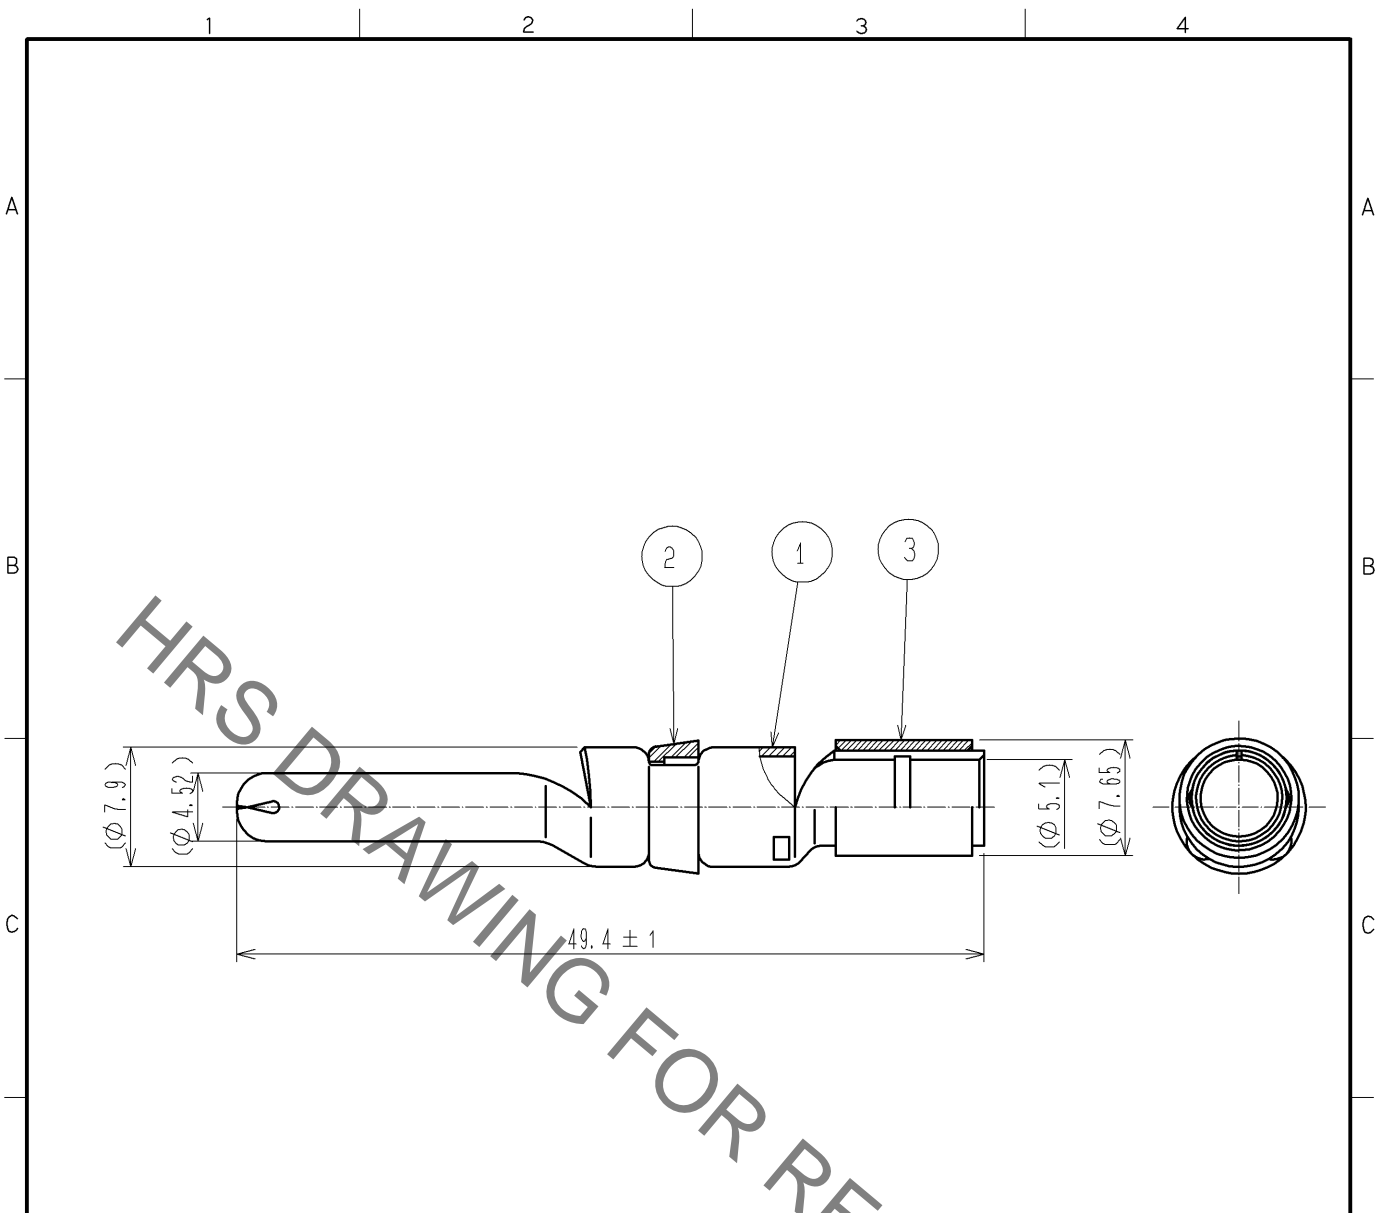

- NOTES
- 1 APPLICABLE CRIMPING TOOL : JIS C 9711(COMPRESSION TOOLS FOR WIRE CONNECTORS OF INTERIOR WIRING)
 APPLICABLE DISE SIZE : 8
 - 2 APPLICABLE EXTRACTION TOOL : EM-8-TP(CL150-0249-3)
 - 3 ONE BAG INCLUDES 4PCS OF PRODUCTS.
 - 4 REFER TO ASSEMBLY PROCEDURE AND HANDLING MANUAL (ATAD-C0222) FOR THE ASSEMBLY OF THIS PRODUCT.

2	PBT	UL94V-0 (PURPLE)						
1	COPPER ALLOY	OVER PLATING: TIN 1μm min. UNDER PLATING: NICKEL 1μm min.	3	COPPER	TIN PLATING			
NO.	MATERIAL	FINISH , REMARKS	NO.	MATERIAL	FINISH , REMARKS			
UNITS mm		SCALE 2 : 1	COUNT 	DESCRIPTION OF REVISIONS		DESIGNED	CHECKED	DATE
HIROSE ELECTRIC CO., LTD.		APPROVED : EJ. KUNII	12. 04. 24	DRAWING NO.		EDC4-117065-01		
		CHECKED : HY. KISHI	12. 04. 23	PART NO.		EM-PC-143(01)		
		DESIGNED : HK. NAMAI	12. 04. 23	CODE NO.		CL138-0025-2-01		
		DRAWN : HK. NAMAI	12. 04. 23					1/1