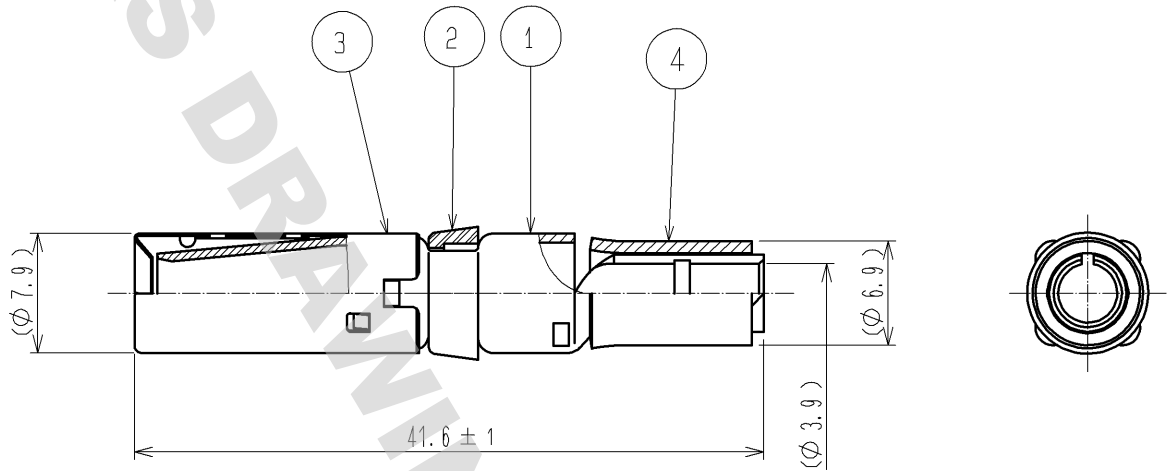

DRAWING FOR REFERENCE: This is subject to change without notice
08/11/2012

- NOTES
- 1 APPLICABLE CRIMPING TOOL : JIS C 9711(Compression tools for wire connectors of interior wiring) OR EQUIVALENT CRIMPING TOOL.
 - 2 APPLICABLE EXTRACTION TOOL : EM-8-TP(CL150-0249-3)
 - 3 ONE BAG INCLUDES 4PCS OF PRODUCTS.
 - 4 THE WIRING OF THIS PRODUCT SHALL CONFORM TO ATAD-C0155.
 - 5 REFER TO ASSEMBLY PROCEDURE AND HANDLING MANUAL (ATAD-C0222) FOR THE ASSEMBLY OF THIS PRODUCT.

2	PBT	UL94V-0 (WHITE)	4	JIS C 2806	NON-INSULATED CRIMP-TYPE SLEEVES FOR COPPER CONDUCTORS OPEN END CONNECTORS E-M		
1	COPPER ALLOY	OVER PLATING: TIN 1μm min. UNDER PLATING: NICKEL 1μm min.	3	STAINLESS STEEL			
NO.	MATERIAL	FINISH , REMARKS	NO.	MATERIAL	FINISH , REMARKS		
UNITS mm		SCALE 2 : 1	COUNT 	DESCRIPTION OF REVISIONS	DESIGNED	CHECKED	DATE
HIROSE ELECTRIC CO., LTD.	APPROVED : SU. OBARA	11. 04. 01	DRAWING NO.	EDC4-115601-00			
	CHECKED : HY. KOBAYASHI	11. 04. 01	PART NO.	EM-SC-113			
	DESIGNED : HN. TANAKA	11. 04. 01	CODE NO.	CL138-0010-5-00			
	DRAWN : YS. SAKODA	11. 03. 31		1/1			