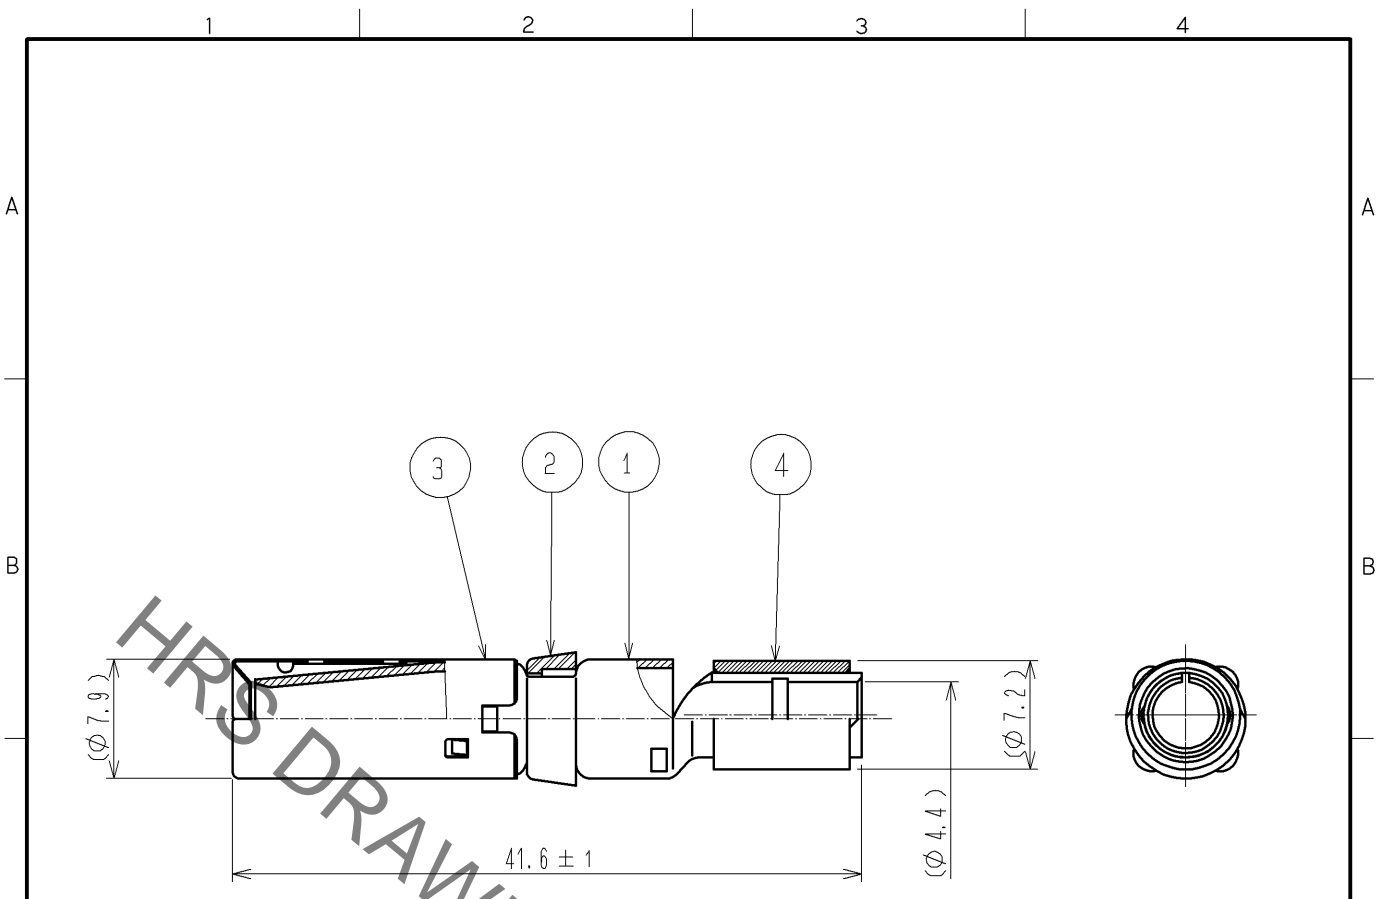

HRS DRAWING FOR REFERENCE

- NOTES
- ① APPLICABLE CRIMPING TOOL: JIS C 9711 (COMPRESSION TOOLS FOR WIRE CONNECTORS OF INTERIOR WIRING)
 APPLICABLE DISE SIZE: 8
 - RECOMMENDED CRIMPING TOOL
 - ① P-75 MADE BY HOZAN TOOL INDUSTRIAL CO., LTD.
 - ② AK15A MADE BY LOBTEX CO., LTD.
 - ③ NH1 MADE BY NICHIFU TERMINAL INDUSTRIES CO., LTD.
 - 2. APPLICABLE EXTRACTION TOOL: EM-8-TP (CL150-0249-3)
 - 3. THE WIRING OF THIS PRODUCT SHALL CONFORM TO ATAD-C0155.
 - 4. ONE BAG INCLUDES 4PCS OF PRODUCTS.