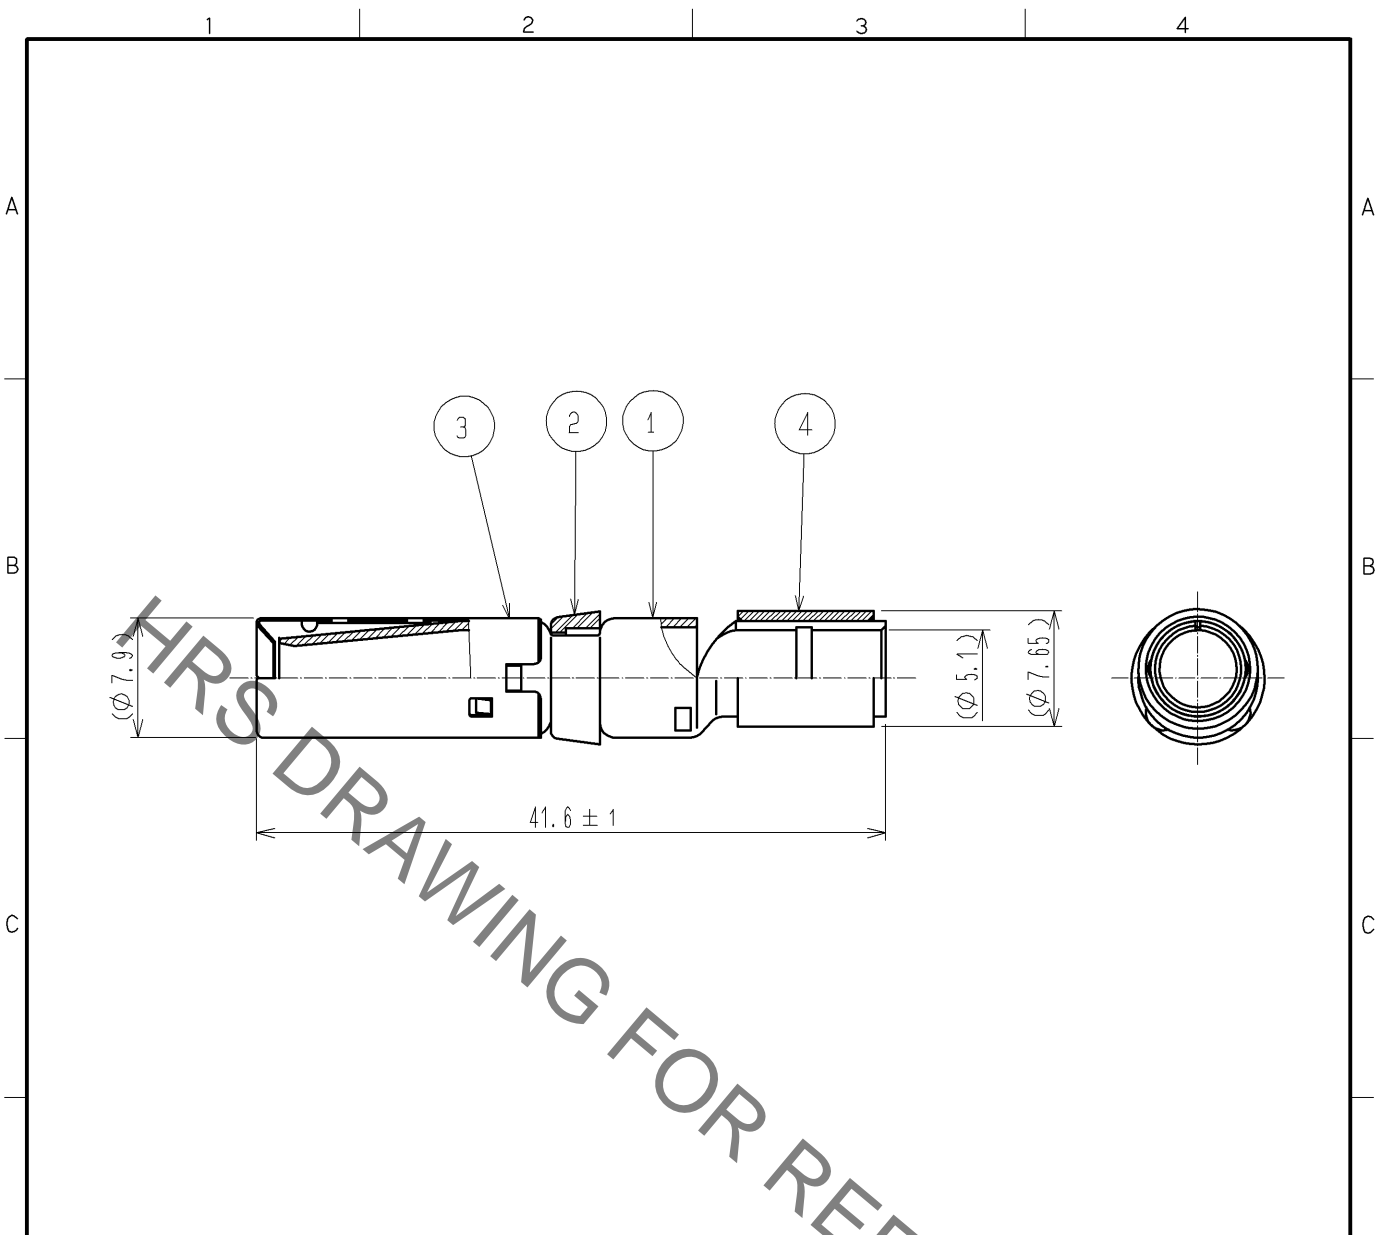

- NOTES
- 1 APPLICABLE CRIMPING TOOL : JIS C 9711(COMPRESSION TOOLS FOR WIRE CONNECTORS OF INTERIOR WIRING)
 APPLICABLE DISE SIZE : 8
 - 2 APPLICABLE EXTRACTION TOOL : EM-8-TP(CCL150-0249-3)
 - 3 ONE BAG INCLUDES 4PCS OF PRODUCTS.
 - 4 REFER TO ASSEMBLY PROCEDURE AND HANDLING MANUAL (ATAD-C0222) FOR THE ASSEMBLY OF THIS PRODUCT.

2	PBT	UL94V-0 (PURPLE)	4	COPPER	TIN PLATING		
1	COPPER ALLOY	OVER PLATING: TIN 1μm min. UNDER PLATING: NICKEL 1μm min.	3	STAINLESS STEEL			
NO.	MATERIAL	FINISH , REMARKS	NO.	MATERIAL	FINISH , REMARKS		
UNITS mm		SCALE 2 : 1	COUNT 	DESCRIPTION OF REVISIONS	DESIGNED	CHECKED	DATE
HRS HIROSE ELECTRIC CO., LTD.	APPROVED : EJ. KUNII	12. 04. 24	DRAWING NO.	EDC4-117064-01			
	CHECKED : HY. KISHI	12. 04. 23	PART NO.	EM-SC-143(01)			
	DESIGNED : HK. NAMAI	12. 04. 23	CODE NO.	CL138-0024-0-01			
	DRAWN : HK. NAMAI	12. 04. 23			1 / 1		