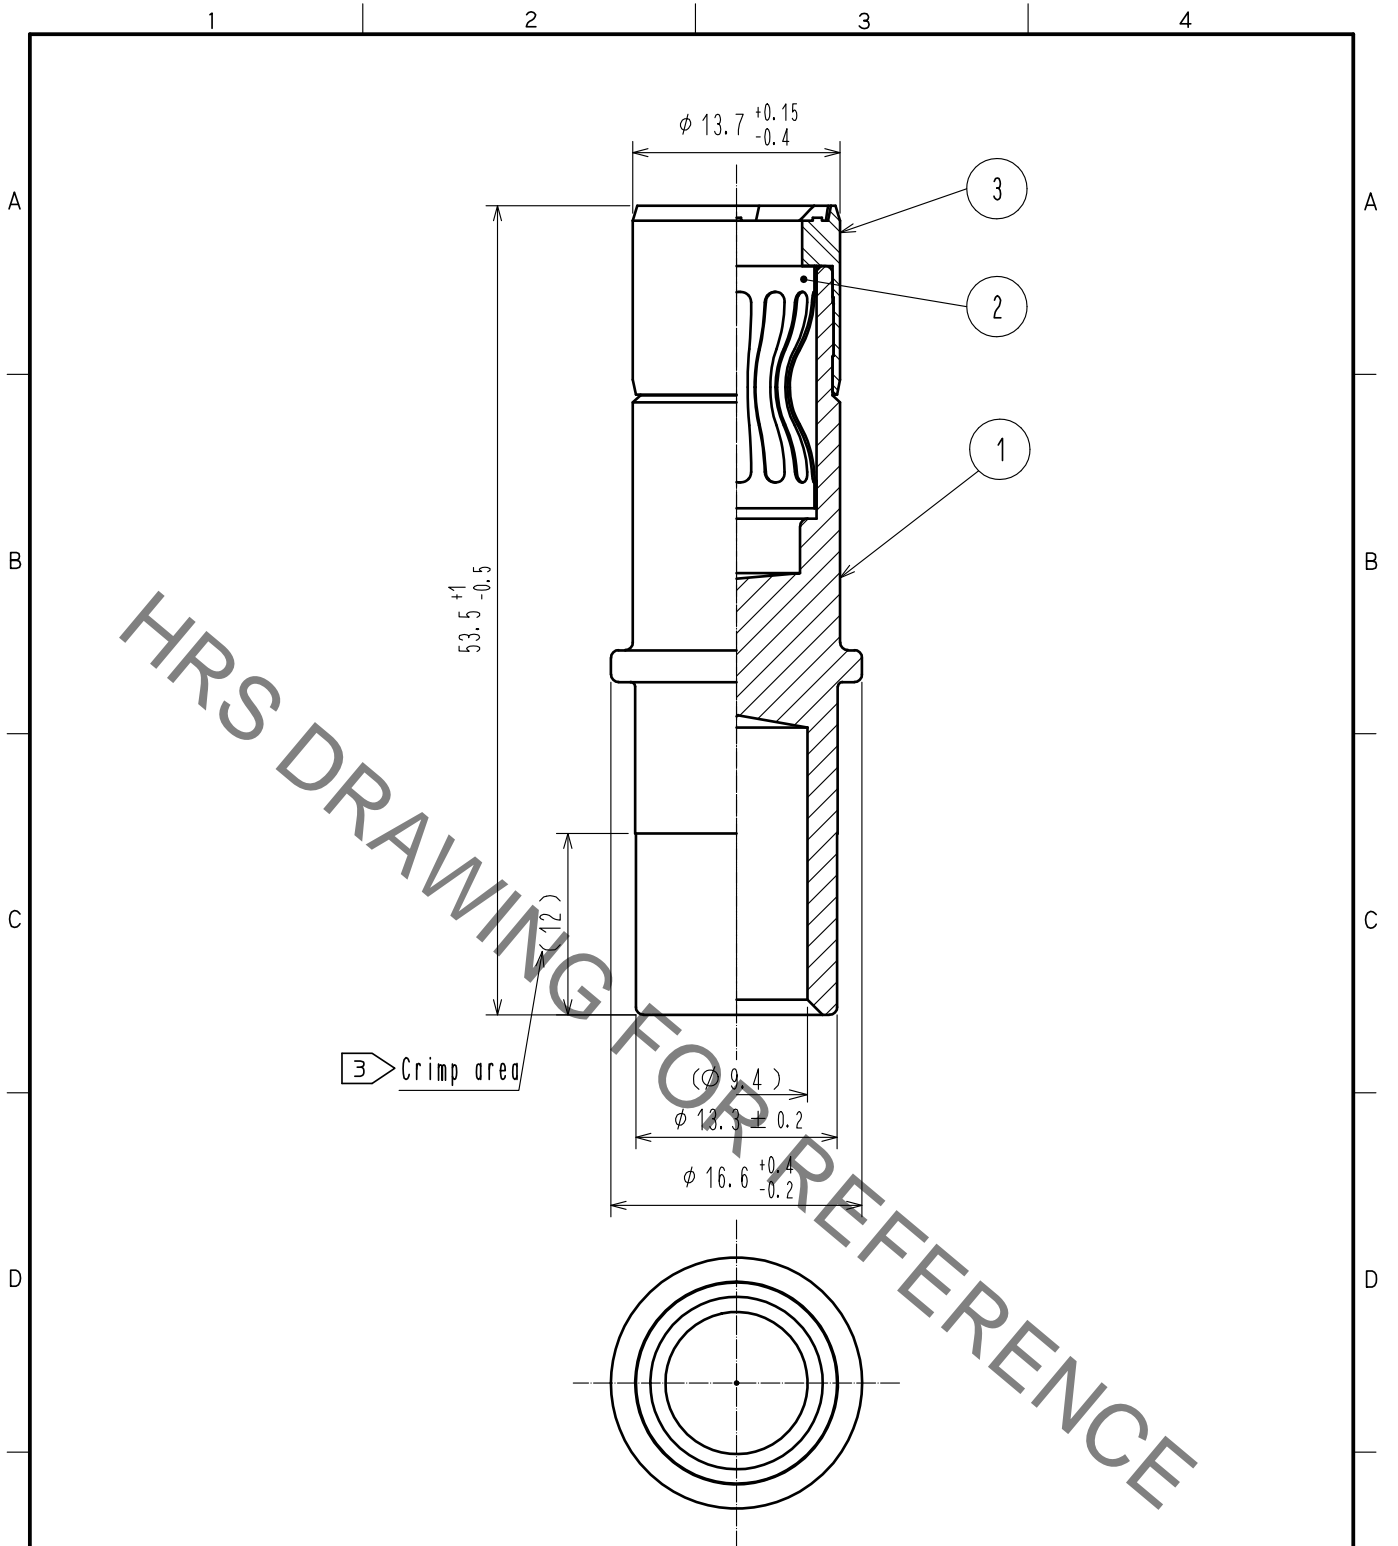

Sep.1.2021 Copyright 2021 HIROSE ELECTRIC CO., LTD. All Rights Reserved.
In case of consideration for using Automotive equipment / device which demand high reliability, kindly contact our sales window correspondents.

1. Notes
1. 1 Rotation examples are shown for Ref No. ① and ②.
  2. 2 Recommended crimp tool: JIS C 9711 IZUMI CO., LTD REC-150F
  - ③ Please crimp in such a way to leave a punch mark in the center of the crimp area.
  4. 4 Each pack contains 4 contacts.

2	Copper alloy	Silver plating 3μm			
1	Copper alloy	Silver plating 5μm	3	Polyamide resin (Medium grey) UL94V-0	
NO.	MATERIAL	FINISH . REMARKS	NO.	MATERIAL	FINISH . REMARKS
UNITS mm		SCALE 2 : 1	COUNT 	DESCRIPTION OF REVISIONS	DESIGNED
					CHECKED
					DATE
HRS HIROSE ELECTRIC CO., LTD.	APPROVED : SU. OBARA	15.12.17	DRAWING NO.	EDC-118763-03-00	
	CHECKED : YH. YAMADA	15.12.17	PART NO.	EV1-SC2-132(03)	
	DESIGNED : YS. SAKODA	15.12.17	CODE NO.	CL139-0012-7-03	
	DRAWN : THOMAS FORAN	15.12.17