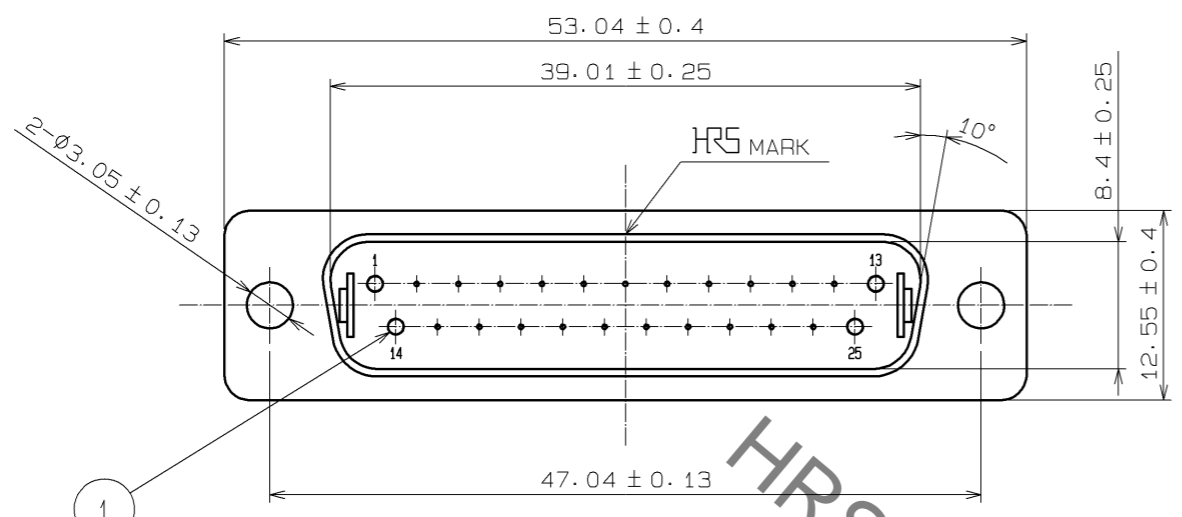

HRS DRAWING FOR REFERENCE

NOTE 1. COMPONENTS OF REF. NO. ④, ⑤ AND ⑥ ARE APPENDED PRODUCTS.

| NO. | MATERIAL | FINISH . REMARKS | NO. | MATERIAL | FINISH . REMARKS |
|-----|------------------|-------------------------|-----|-----------------|-------------------------|
| 4 | PBT | BLACK UL94V-0 | 8 | STEEL | NICKEL PLATING 1 μm MIN |
| 3 | PBT | BLACK UL94V-0 | 7 | STEEL | NICKEL PLATING 1 μm MIN |
| 2 | PBT | BLACK UL94V-0 | 6 | STEEL | NICKEL PLATING 4 μm MIN |
| 1 | BERYLLIUM COPPER | GOLD PLATING 0.2 μm MIN | 5 | STAINLESS STEEL | |