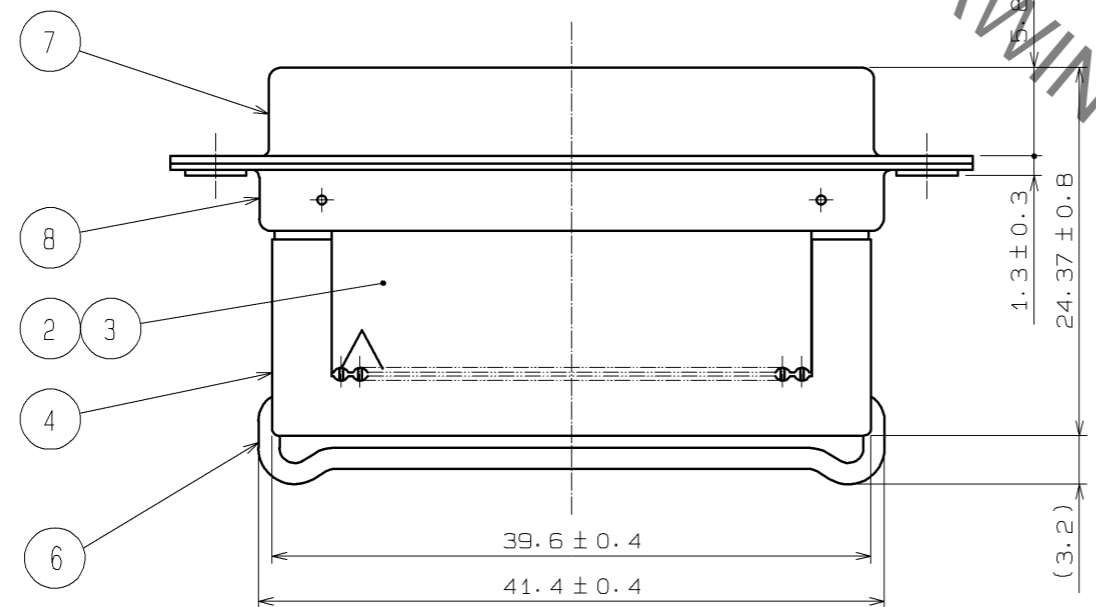

HRS DRAWING FOR REFERENCE

NOTE 1. COMPONENTS OF REF. NO. ④, ⑤ AND ⑥ ARE APPENDED PRODUCTS.

| NO. | MATERIAL | FINISH . REMARKS | NO. | MATERIAL | FINISH . REMARKS |
|-----|------------------|-------------------------|-----|-----------------|-------------------------|
| 4 | PBT | BLACK UL94V-0 | 8 | STEEL | NICKEL PLATING 1 μm MIN |
| 3 | PBT | BLACK UL94V-0 | 7 | STEEL | NICKEL PLATING 1 μm MIN |
| 2 | PBT | BLACK UL94V-0 | 6 | STEEL | NICKEL PLATING 4 μm MIN |
| 1 | BERYLLIUM COPPER | GOLD PLATING 0.2 μm MIN | 5 | STAINLESS STEEL | |