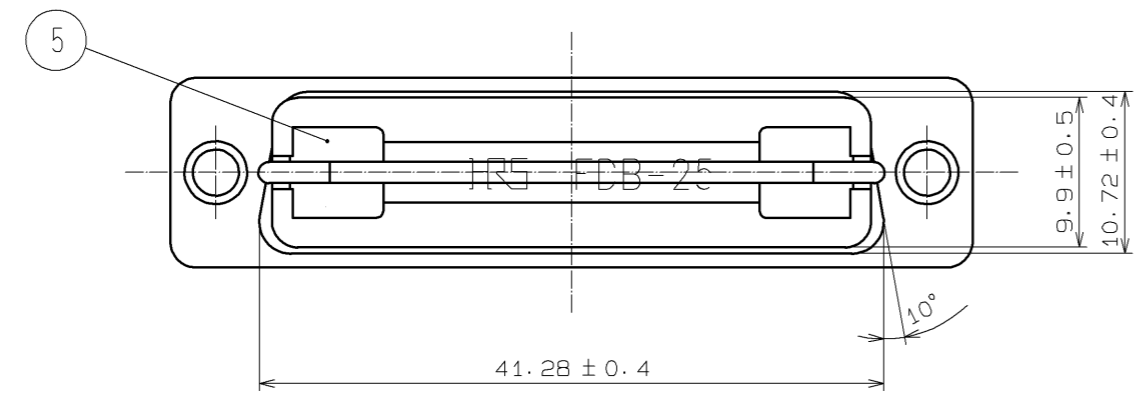

Jan.1.2022 Copyright 2022 HIROSE ELECTRIC CO., LTD. All Rights Reserved.
In case of consideration for using Automotive equipment / device which demand high reliability, kindly contact our sales window correspondents.

HRS DRAWING FOR REFERENCE

NOTE 1. COMPONENTS OF REF. NO. ④, ⑤ AND ⑥ ARE APPENDED PRODUCTS.

NO.	MATERIAL	FINISH . REMARKS	NO.	MATERIAL	FINISH . REMARKS
4	PBT	BLACK UL94V-0	8	STEEL	NICKEL PLATING 1 μm MIN
3	PBT	BLACK UL94V-0	7	STEEL	NICKEL PLATING 1 μm MIN
2	PBT	BLACK UL94V-0	6	STEEL	NICKEL PLATING 4 μm MIN
1	BERYLLIUM COPPER	GOLD PLATING 0.2 μm MIN	5	STAINLESS STEEL	

UNITS	SCALE	COUNT	DESCRIPTION OF REVISIONS	DESIGNED	CHECKED	DATE
mm	2 : 1	△				
HIROSE ELECTRIC CO., LTD.			APPROVED : YH. ENAMI 08.09.25 CHECKED : HO. MIWA 08.09.25 DESIGNED : KI. NAGANUMA 08.09.22 DRAWN : KI. NAGANUMA 08.09.22	DRAWING NO. EDC3-008511-01 PART NO. FDB-25P(C05) CODE NO. CL211-0135-0-05