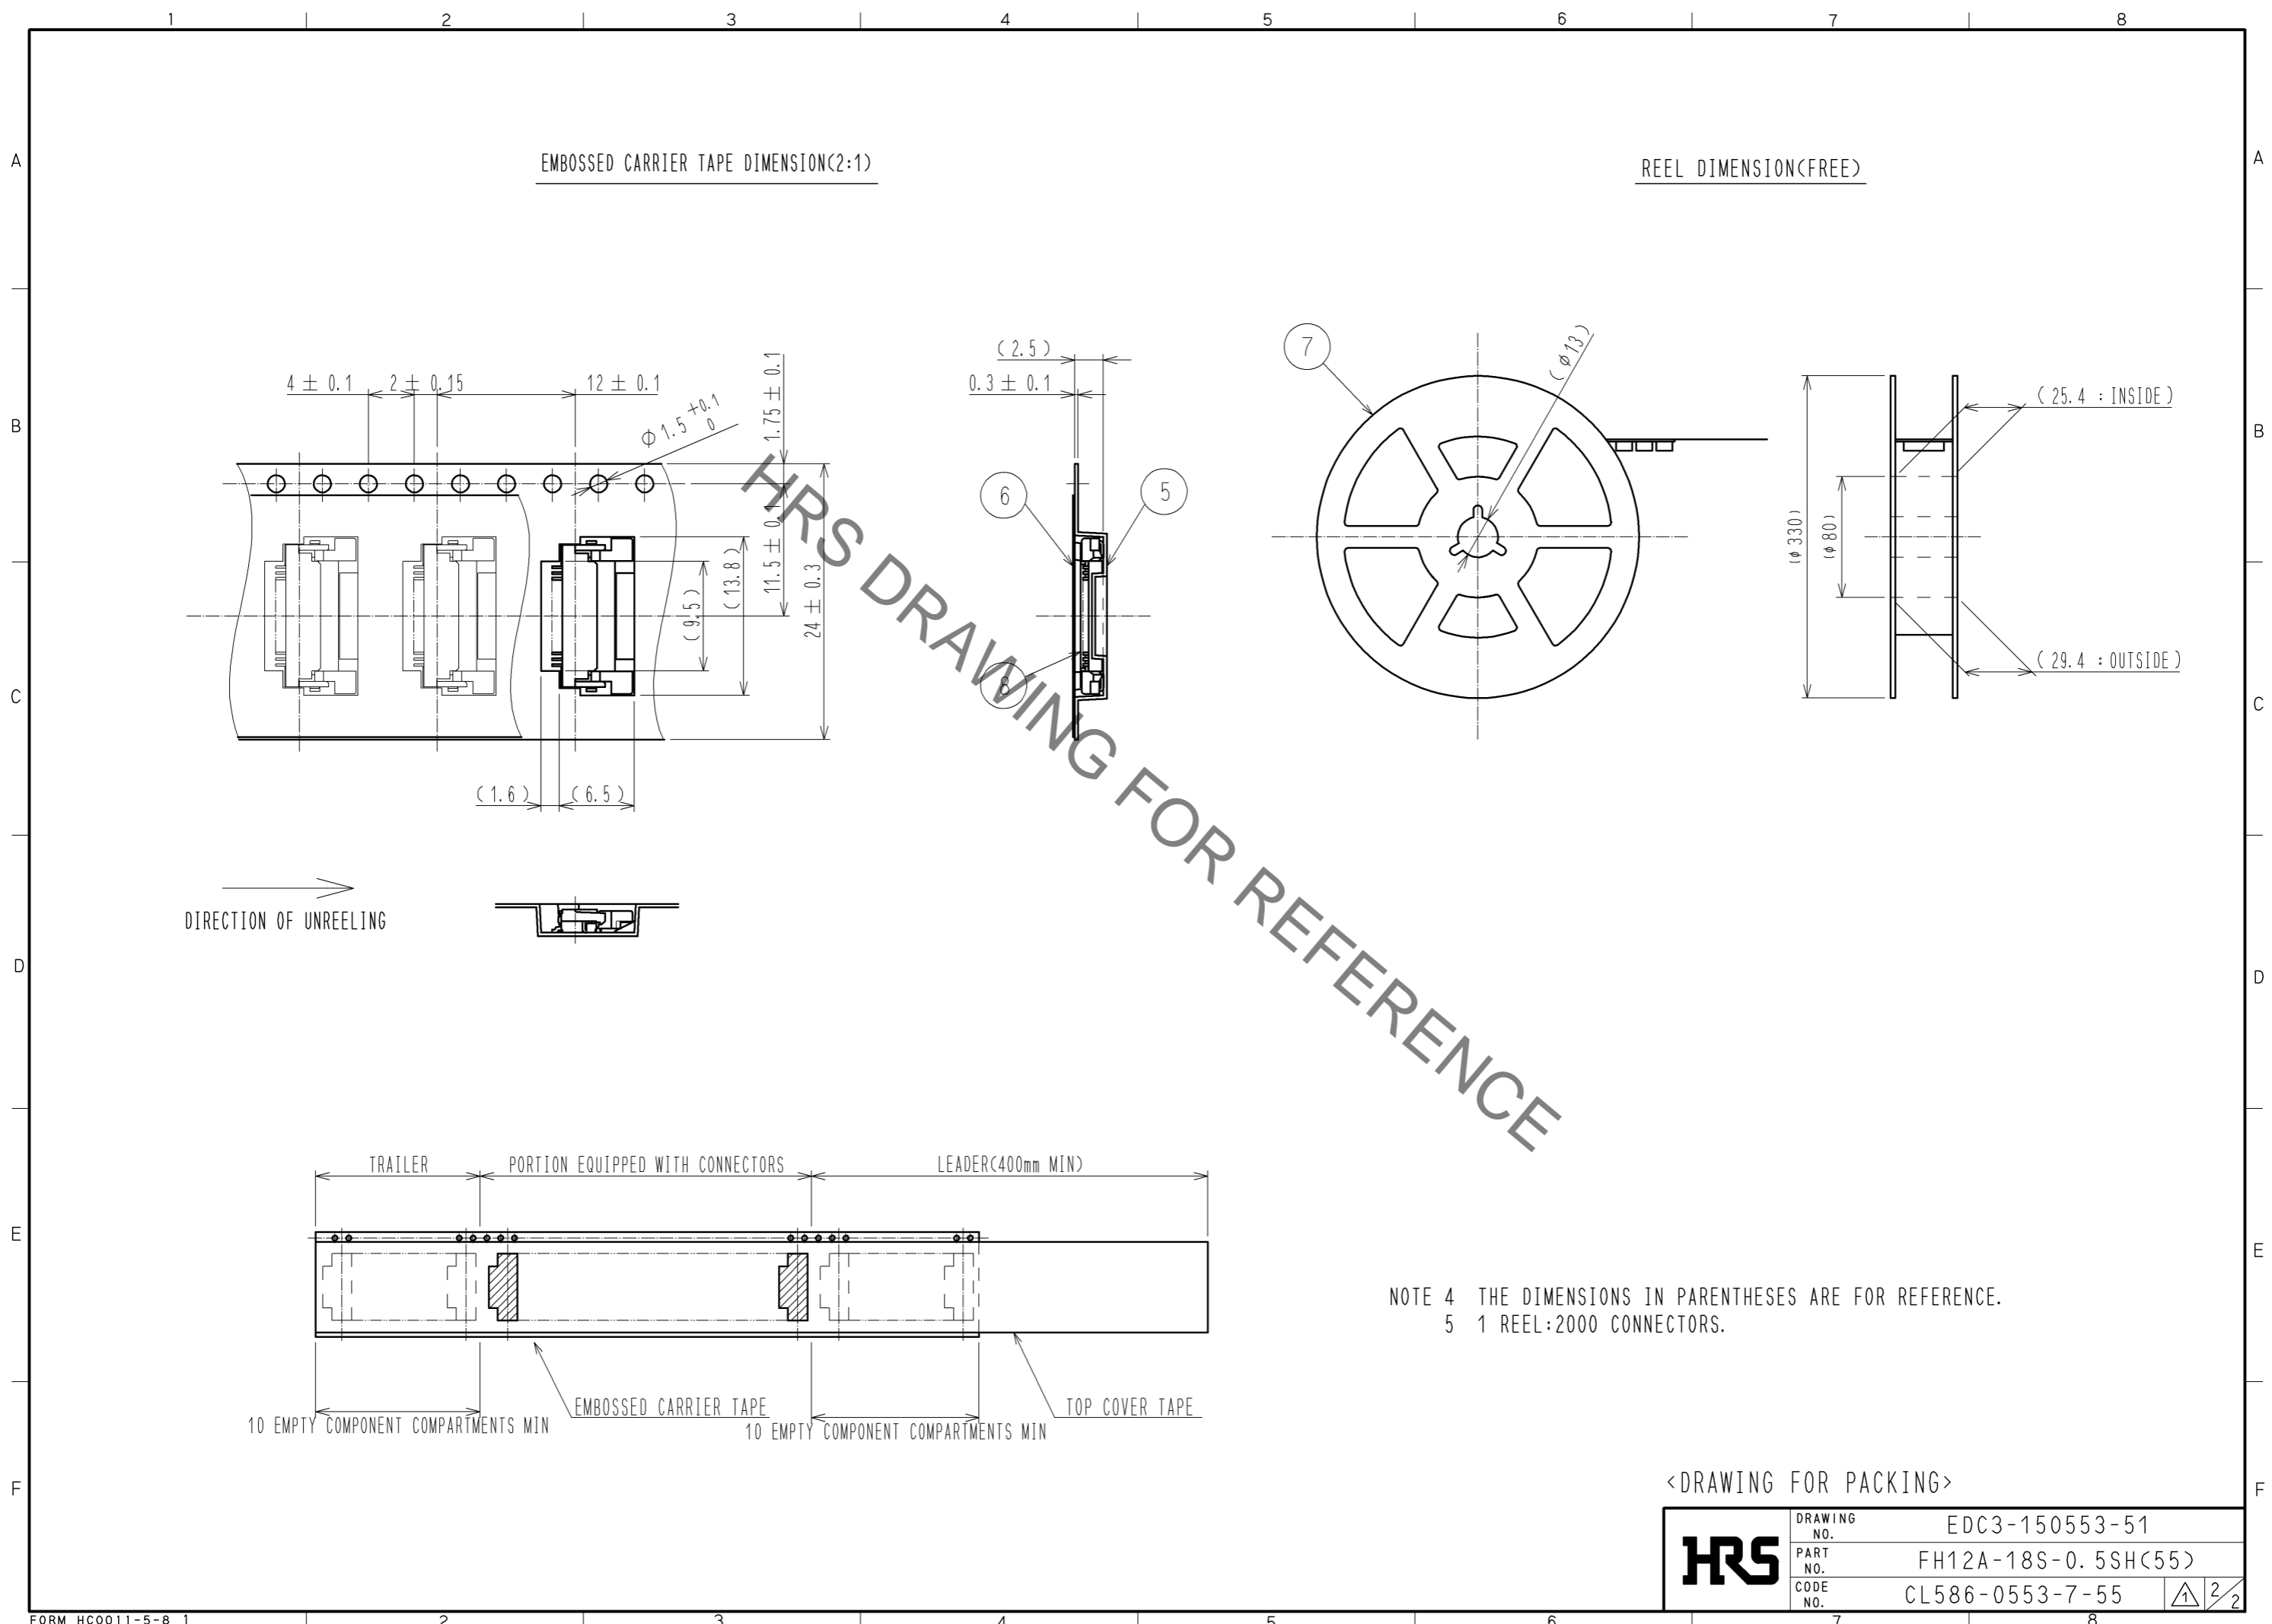

4	BRASS	TIN PLATING 1μMIN OVER NICKEL 1μMIN.	8	(CONNECTOR)	
3	PHOSPHOR BRONZE	GOLD PLATING 0.05μMIN OVER NICKEL 1μMIN.	7	POLYSTYRENE	
2	PPS	DEEP BROWN UL94V-0	6	POLYESTER	
1	POLYAMIDE	BEIGE UL94V-0	5	POLYSTYRENE	
NO.	MATERIAL	FINISH . REMARKS	NO.	MATERIAL	FINISH . REMARKS
UNITS	mm	SCALE	5 : 1	COUNT	1
APPROVED : RI. TAKAYASU			08.09.02		
CHECED : HS. SAKAMOTO			08.09.01		
DESIGNED : MK. YASUMI			08.08.26		
DRAWN : MK. YASUMI			08.08.26		
DESCRIPTION OF REVISIONS				DESIGNED	CHECKED
DIS-F-003410				MK. YASUMI	FN. TAMURA
				DATE	09.12.11
DRAWING NO.				EDC3-150553-51	
PART NO.				FH12A-18S-0.5SH(55)	
CODE NO.				CL586-0553-7-55	

NOTE 4 THE DIMENSIONS IN PARENTHESES ARE FOR REFERENCE.
 5 1 REEL:2000 CONNECTORS.

<DRAWING FOR PACKING>

HRS	DRAWING NO.	EDC3-150553-51	2/2
	PART NO.	FH12A-18S-0.5SH(55)	
	CODE NO.	CL586-0553-7-55	

X-ON Electronics