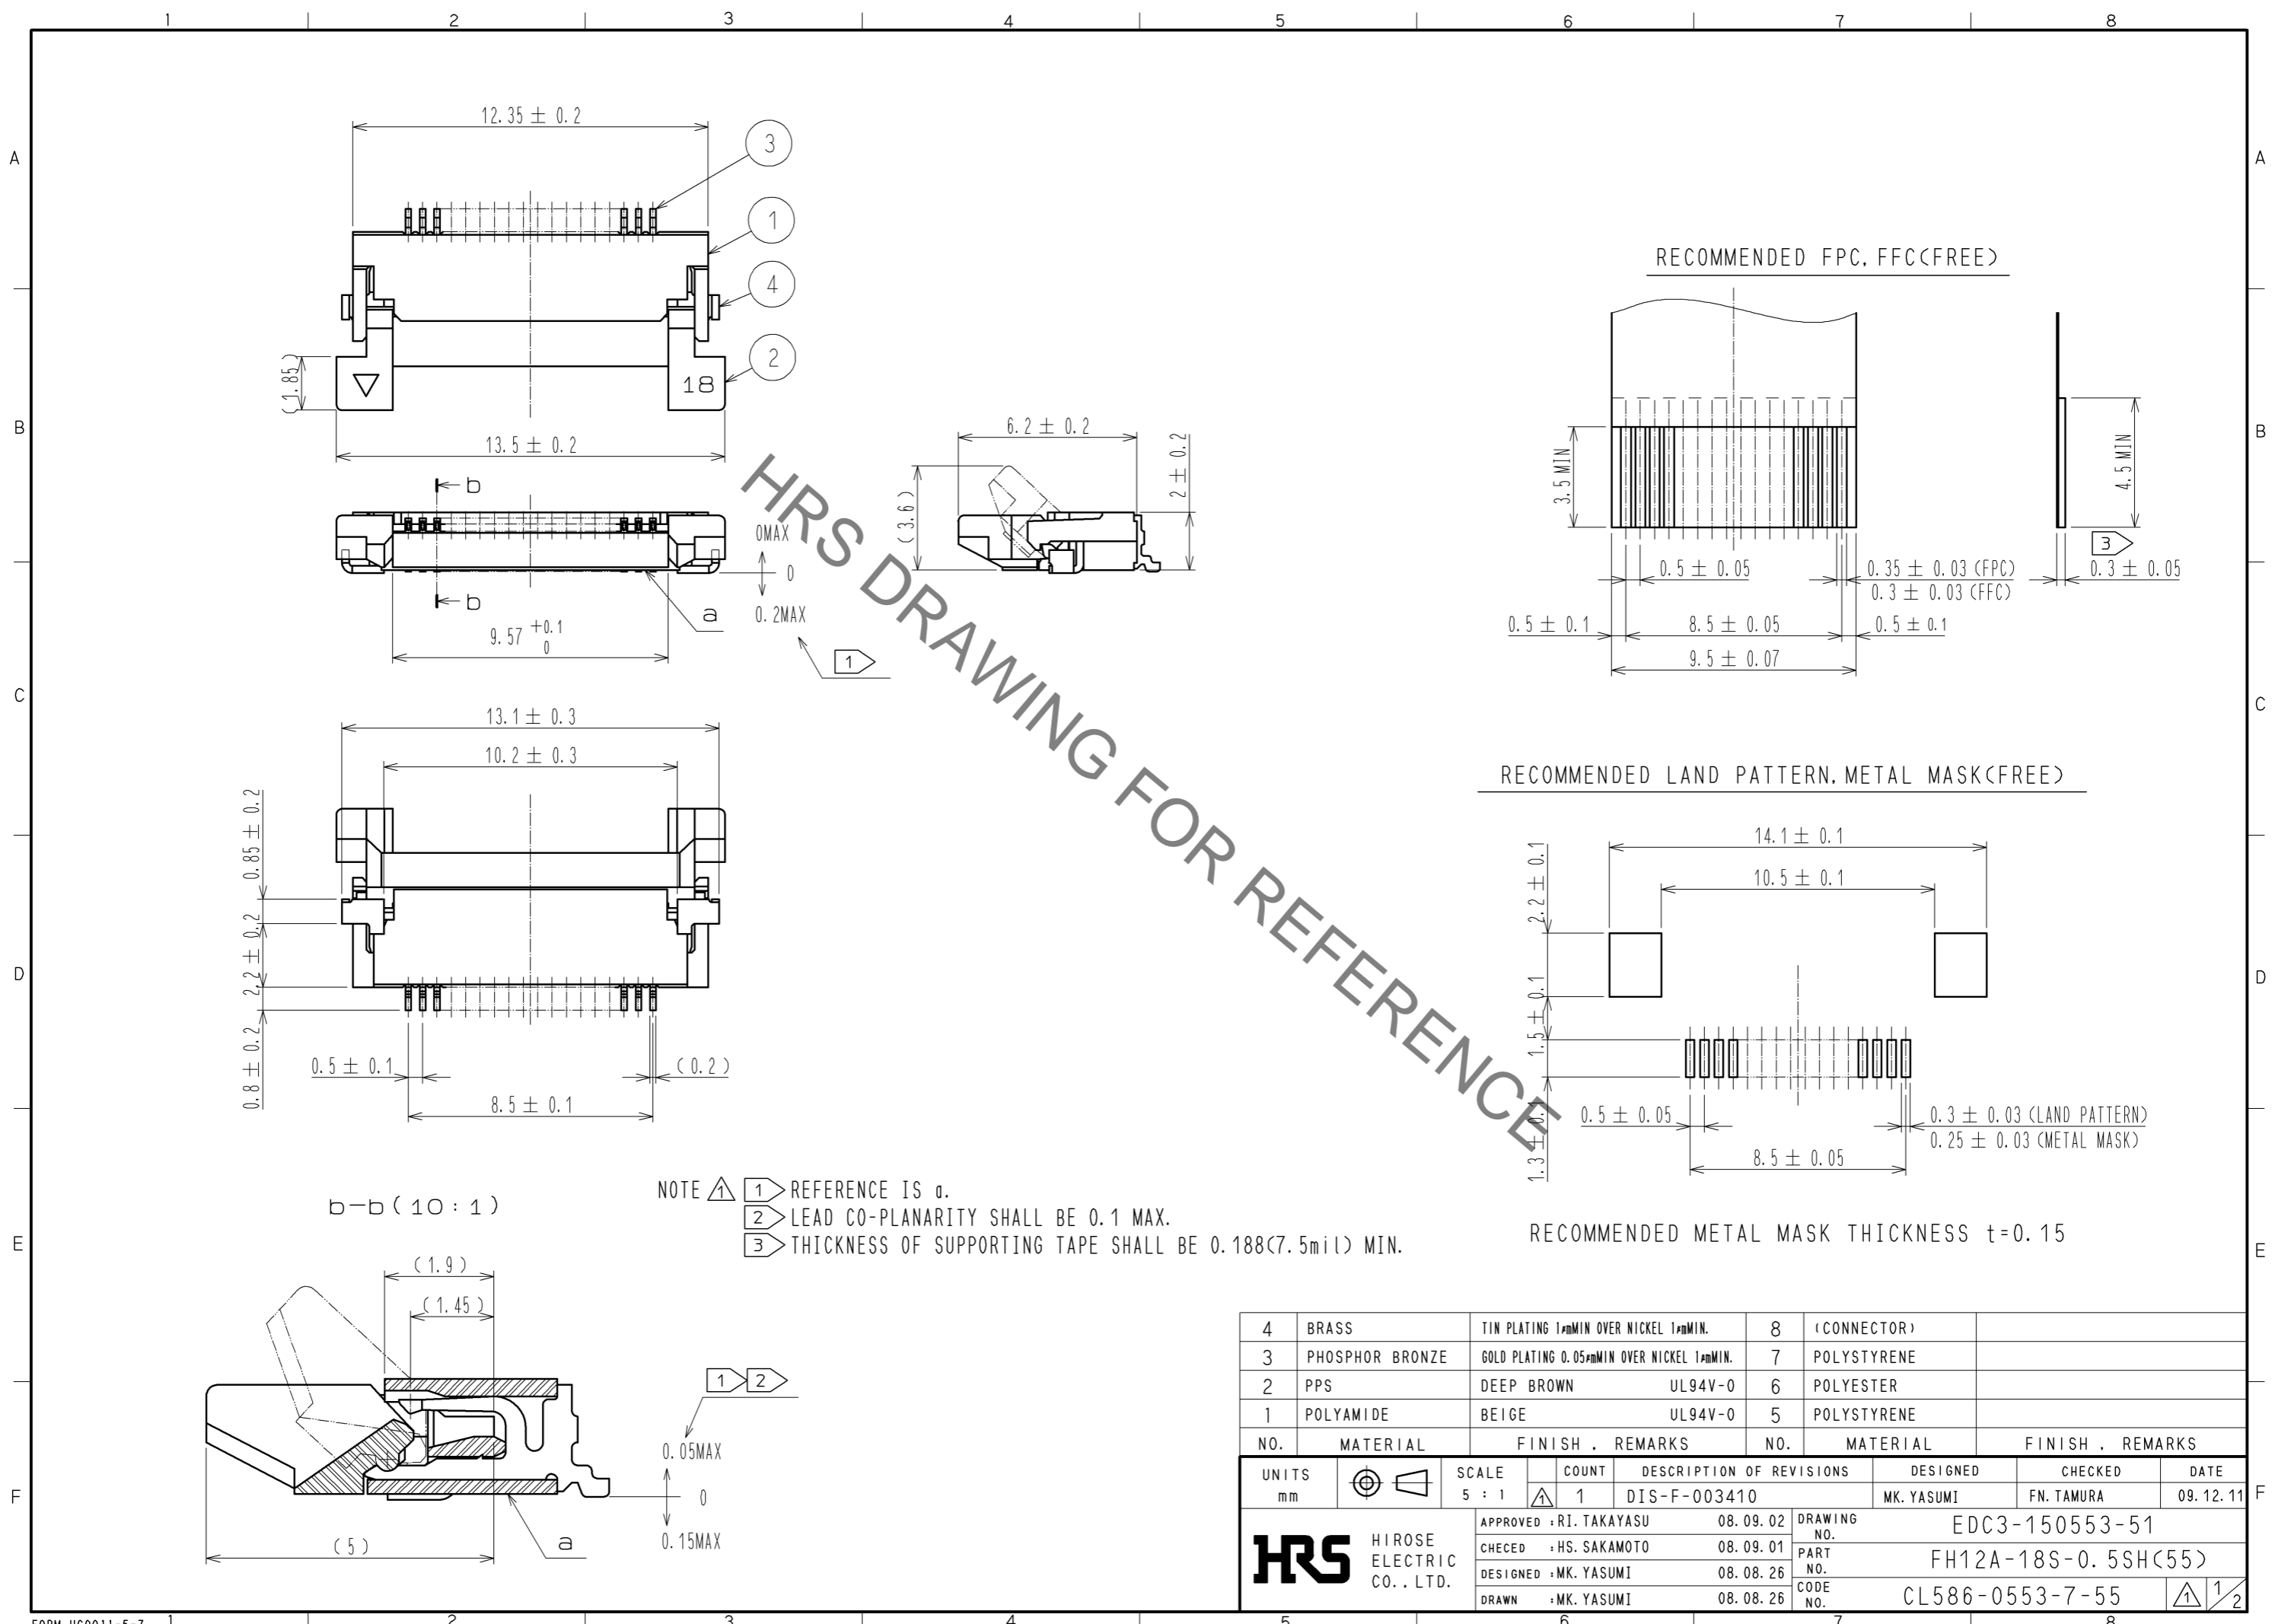

4	BRASS	TIN PLATING 1μMIN OVER NICKEL 1μMIN.	8	(CONNECTOR)	
3	PHOSPHOR BRONZE	GOLD PLATING 0.05μMIN OVER NICKEL 1μMIN.	7	POLYSTYRENE	
2	PPS	DEEP BROWN UL94V-0	6	POLYESTER	
1	POLYAMIDE	BEIGE UL94V-0	5	POLYSTYRENE	
NO.	MATERIAL	FINISH . REMARKS	NO.	MATERIAL	FINISH . REMARKS
UNITS	mm	SCALE	5 : 1	COUNT	1
APPROVED : RI. TAKAYASU			08.09.02		
CHECED : HS. SAKAMOTO			08.09.01		
DESIGNED : MK. YASUMI			08.08.26		
DRAWN : MK. YASUMI			08.08.26		
DESCRIPTION OF REVISIONS				DESIGNED	CHECKED
DIS-F-003410				MK. YASUMI	FN. TAMURA
				DATE	09.12.11
DRAWING NO.				EDC3-150553-51	
PART NO.				FH12A-18S-0.5SH(55)	
CODE NO.				CL586-0553-7-55	

NOTE 4 THE DIMENSIONS IN PARENTHESES ARE FOR REFERENCE.
 5 1 REEL:2000 CONNECTORS.

<DRAWING FOR PACKING>

HRS	DRAWING NO.	EDC3-150553-51	2/2
	PART NO.	FH12A-18S-0.5SH(55)	
	CODE NO.	CL586-0553-7-55	

X-ON Electronics