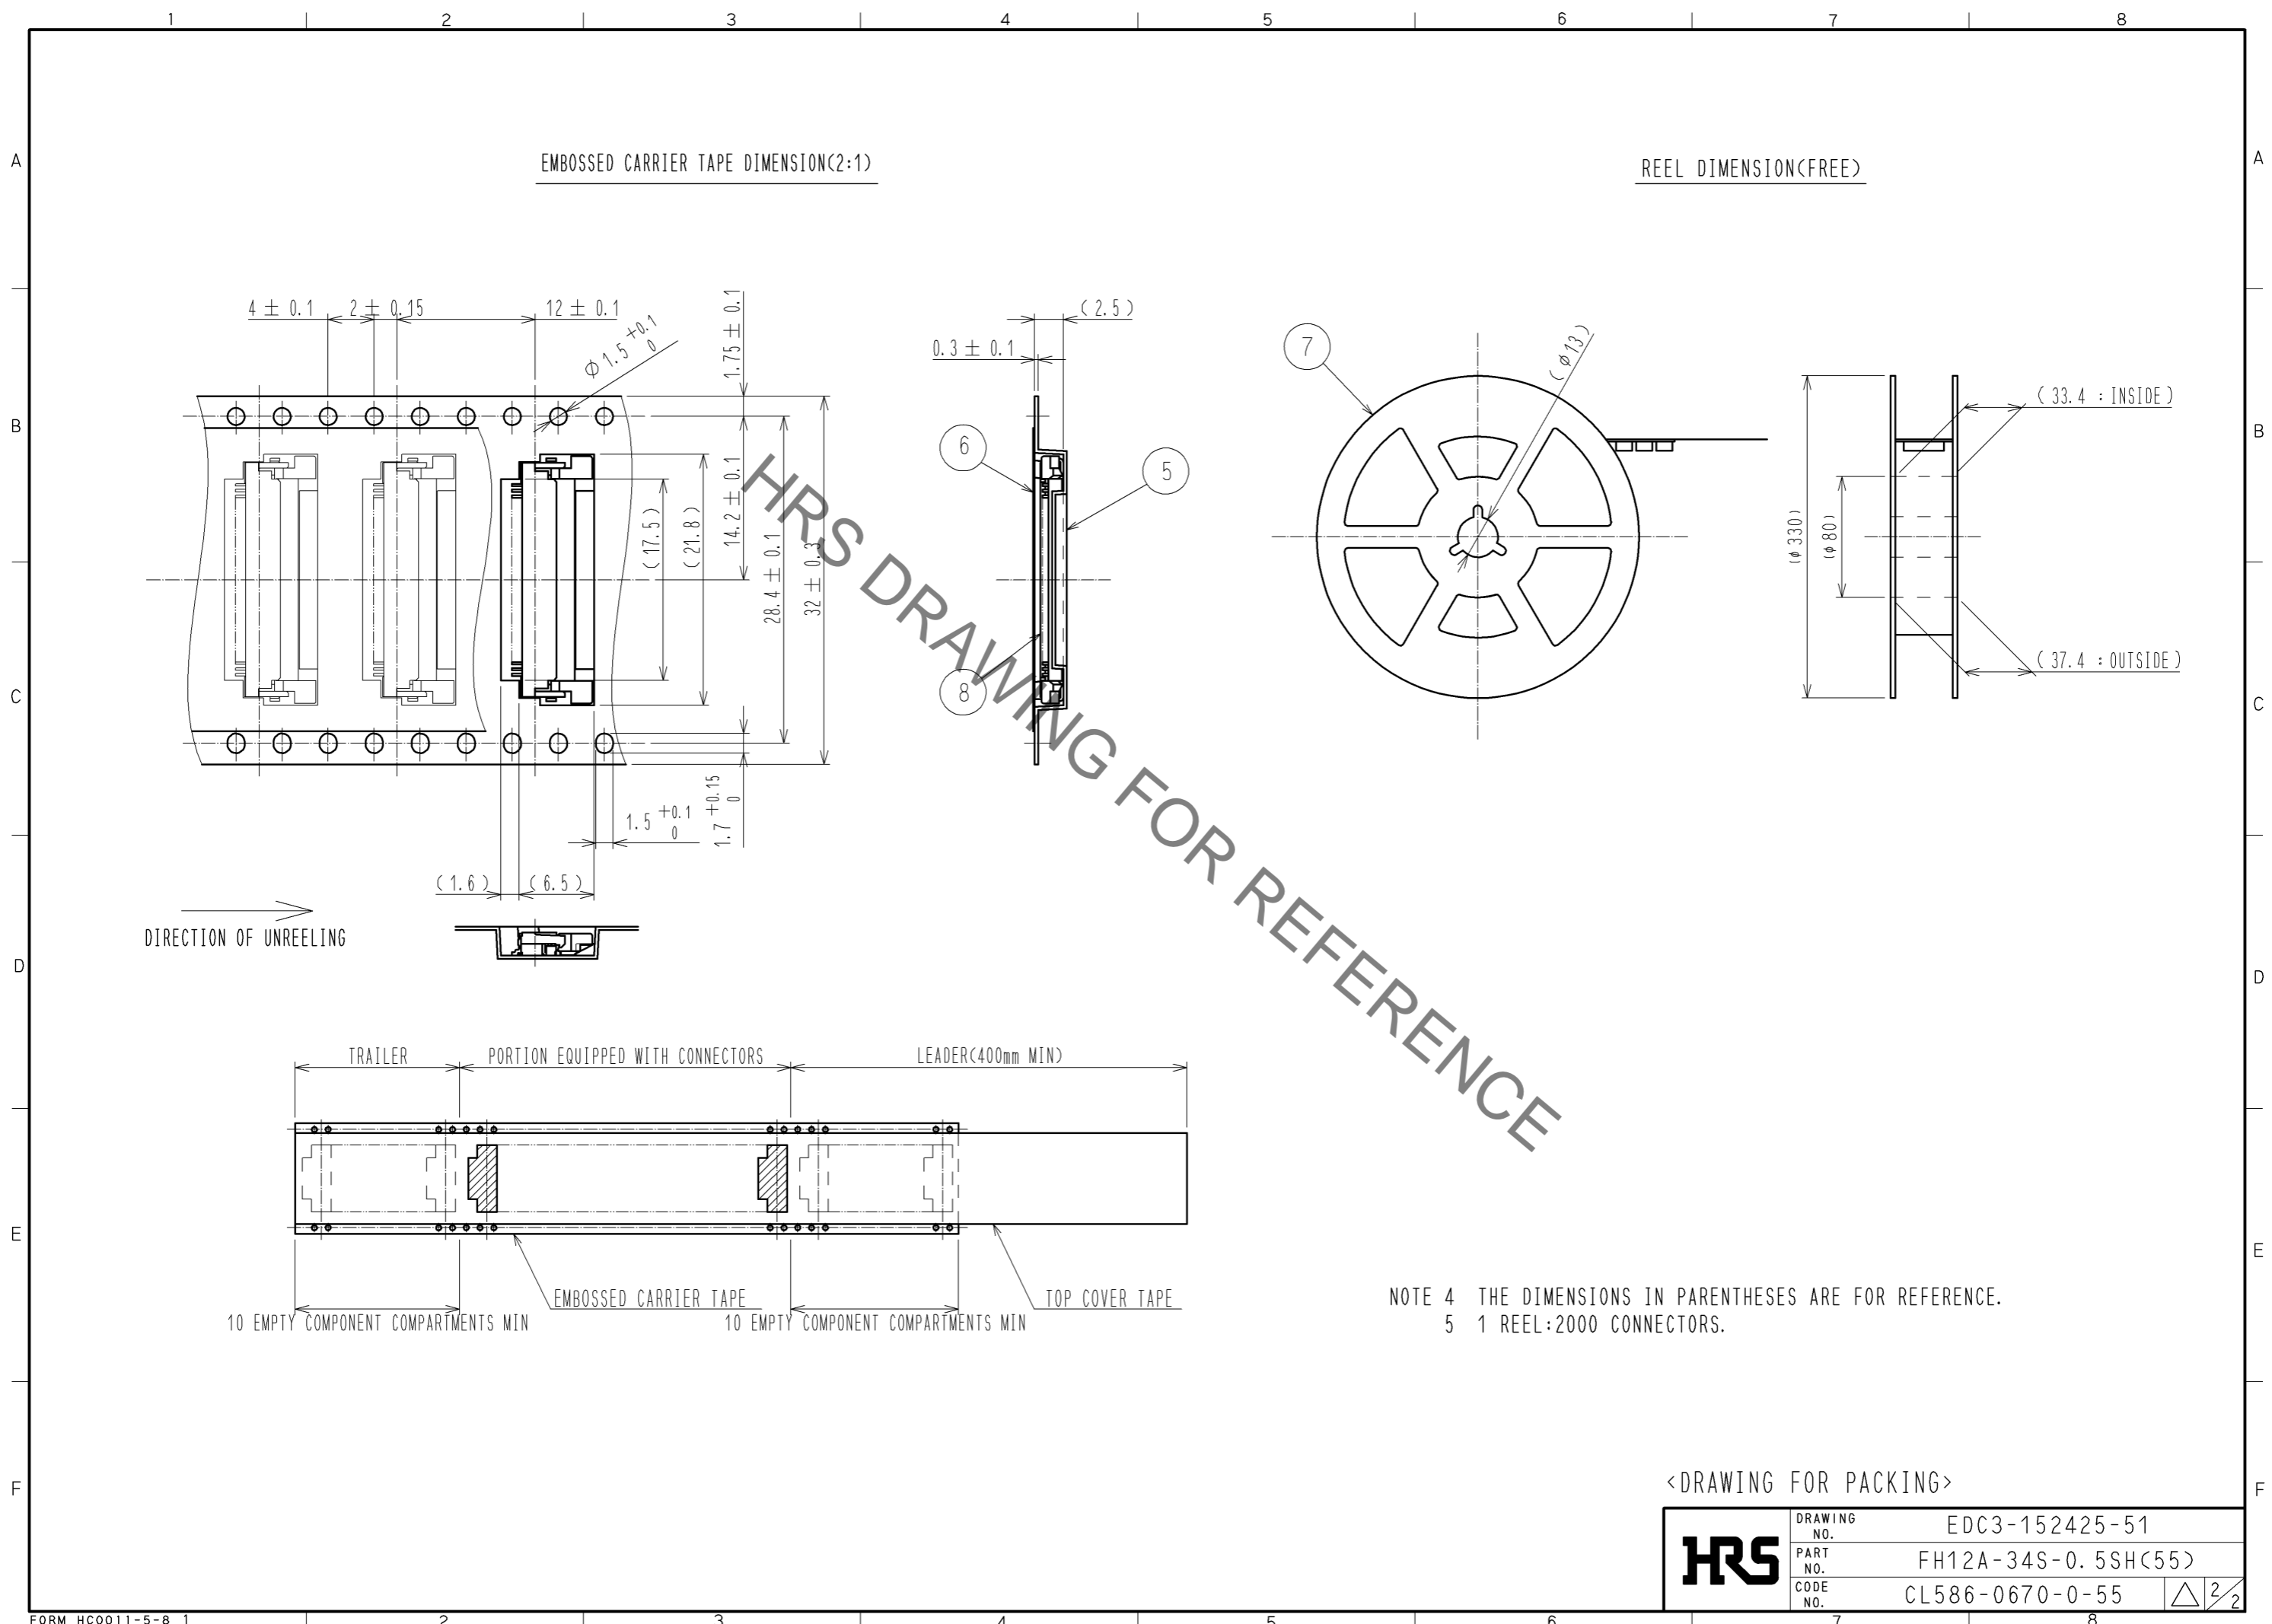

<DRAWING FOR PACKING>

HRS	DRAWING NO.	EDC3-152425-51
	PART NO.	FH12A-34S-0.5SH(55)
	CODE NO.	CL586-0670-0-55
		△ 2/2

X-ON Electronics

Largest Supplier of Electrical and Electronic Components

Click to view similar products for [FFC & FPC Connectors](#) category: