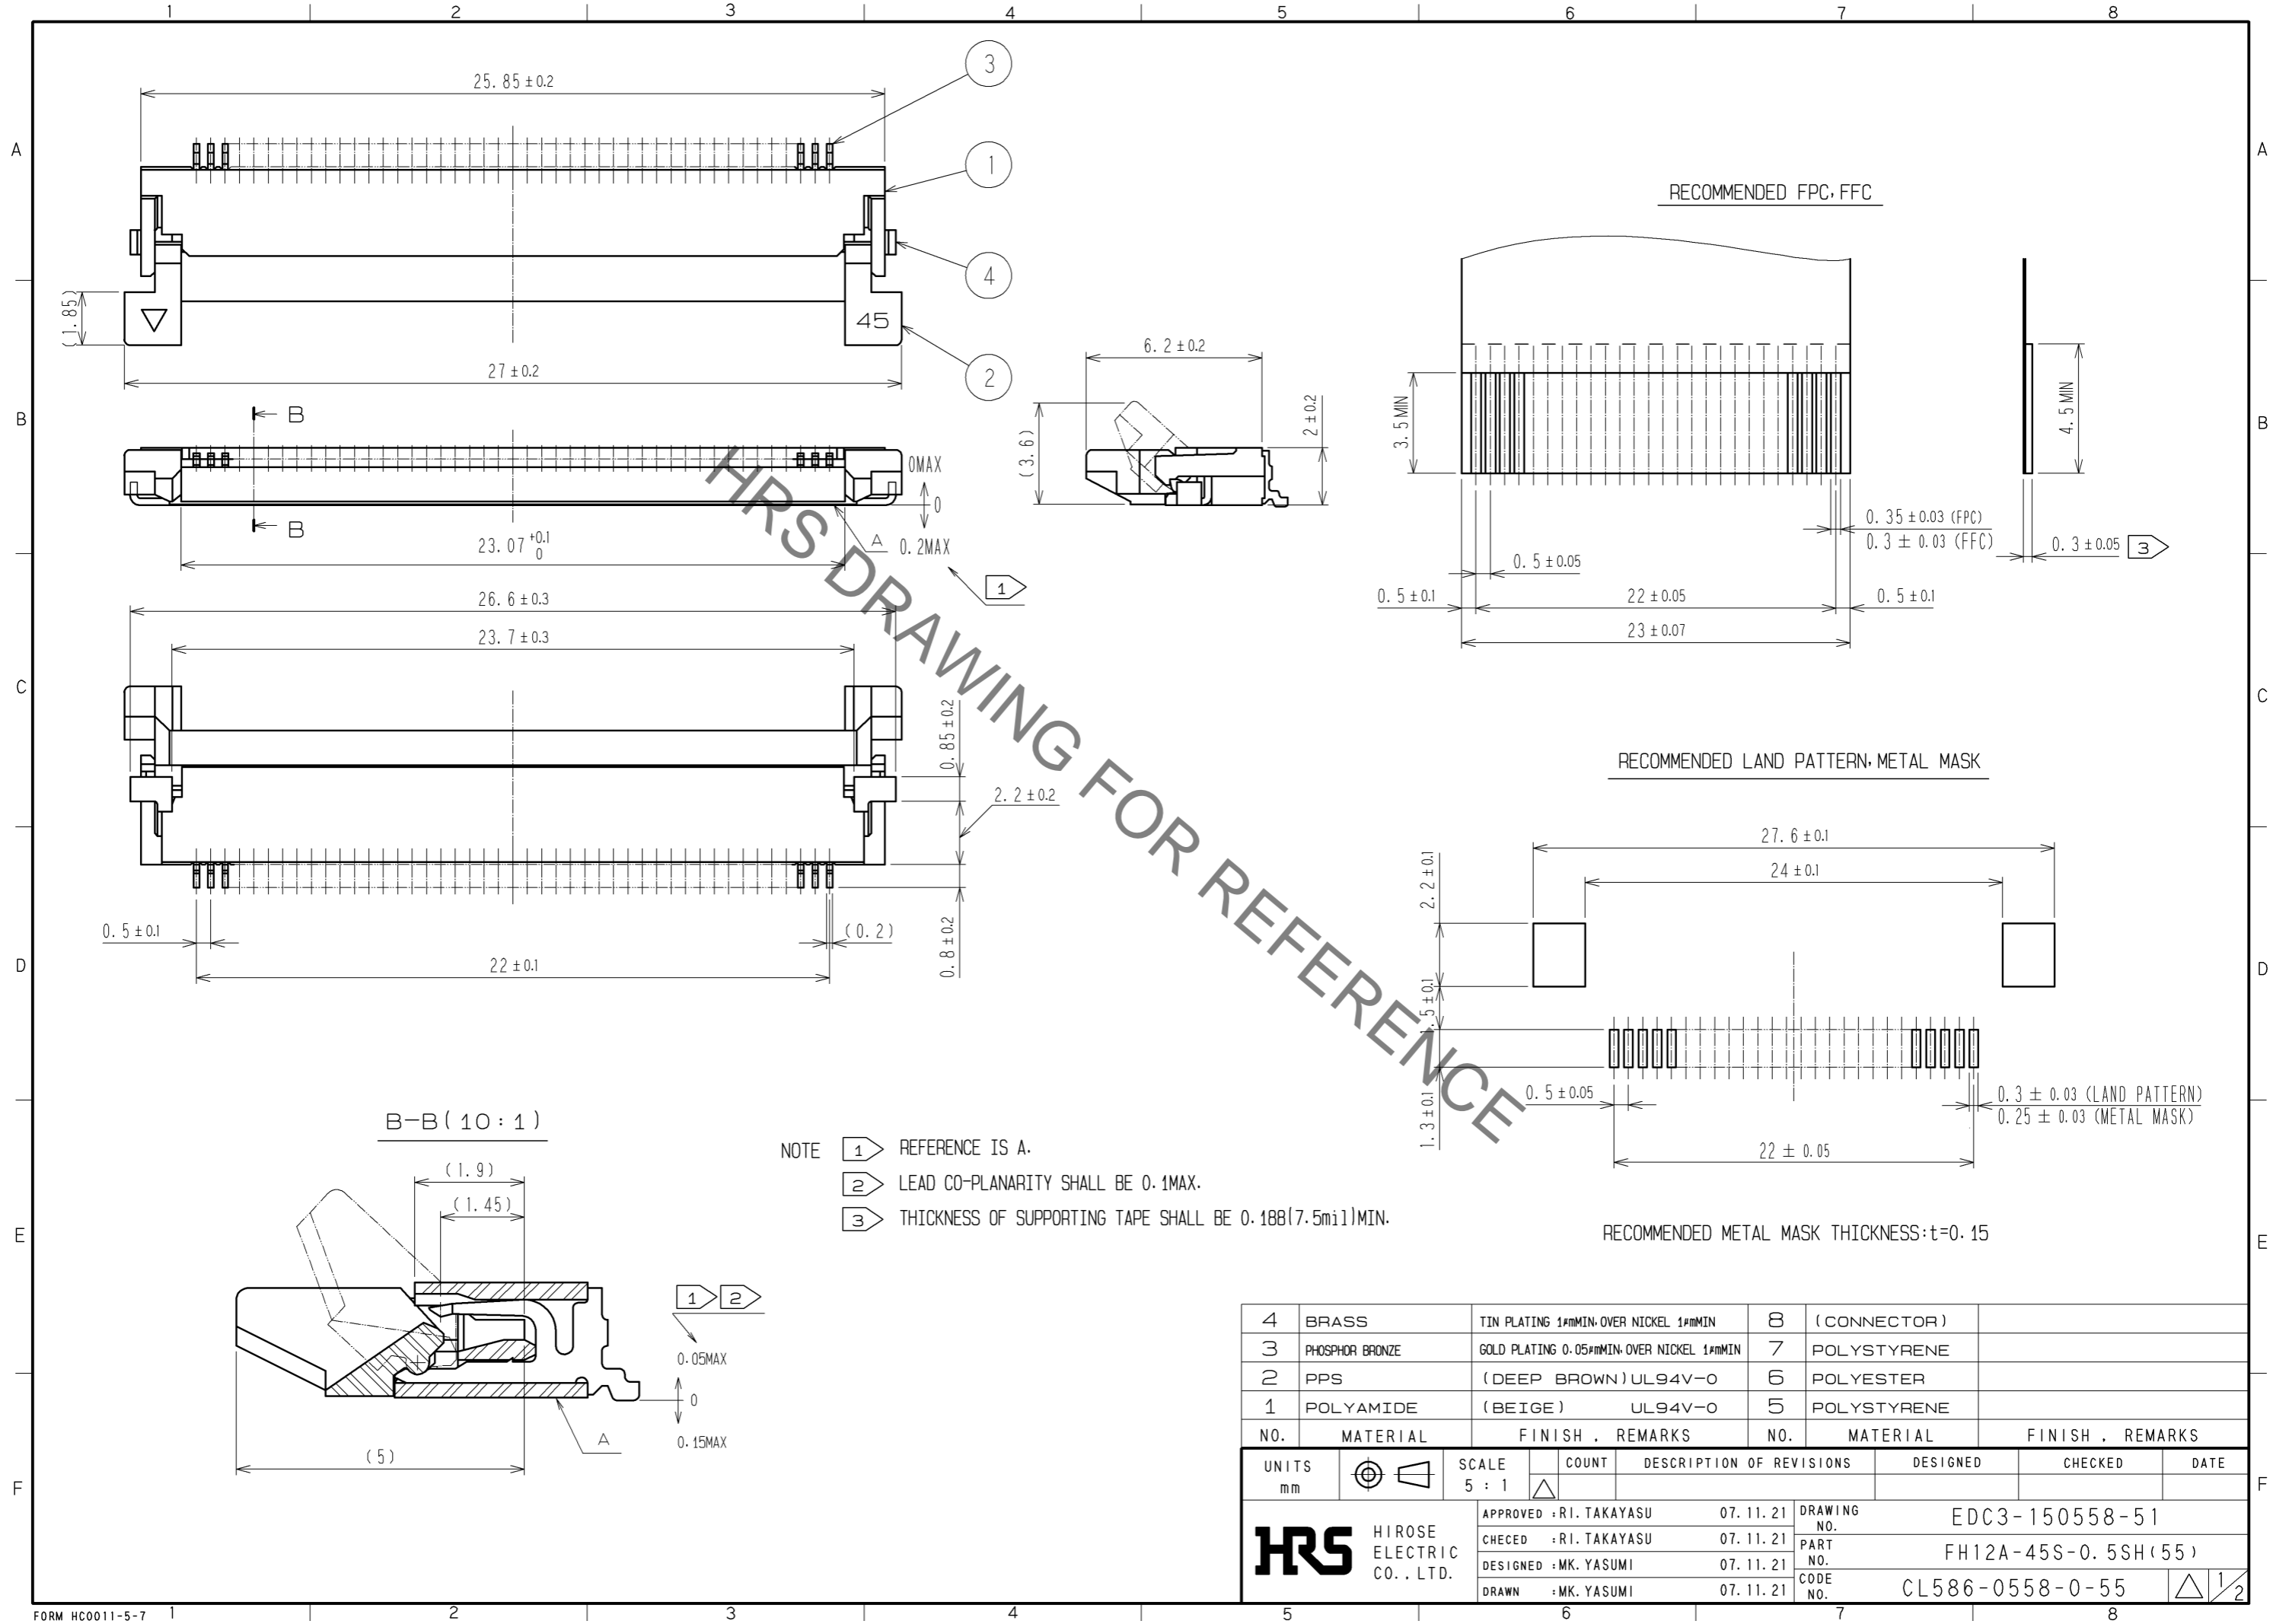

Jan.1.2022 Copyright 2022 HIROSE ELECTRIC CO., LTD. All Rights Reserved.
In case of consideration for using Automotive equipment / device which demand high reliability, kindly contact our sales window correspondents.