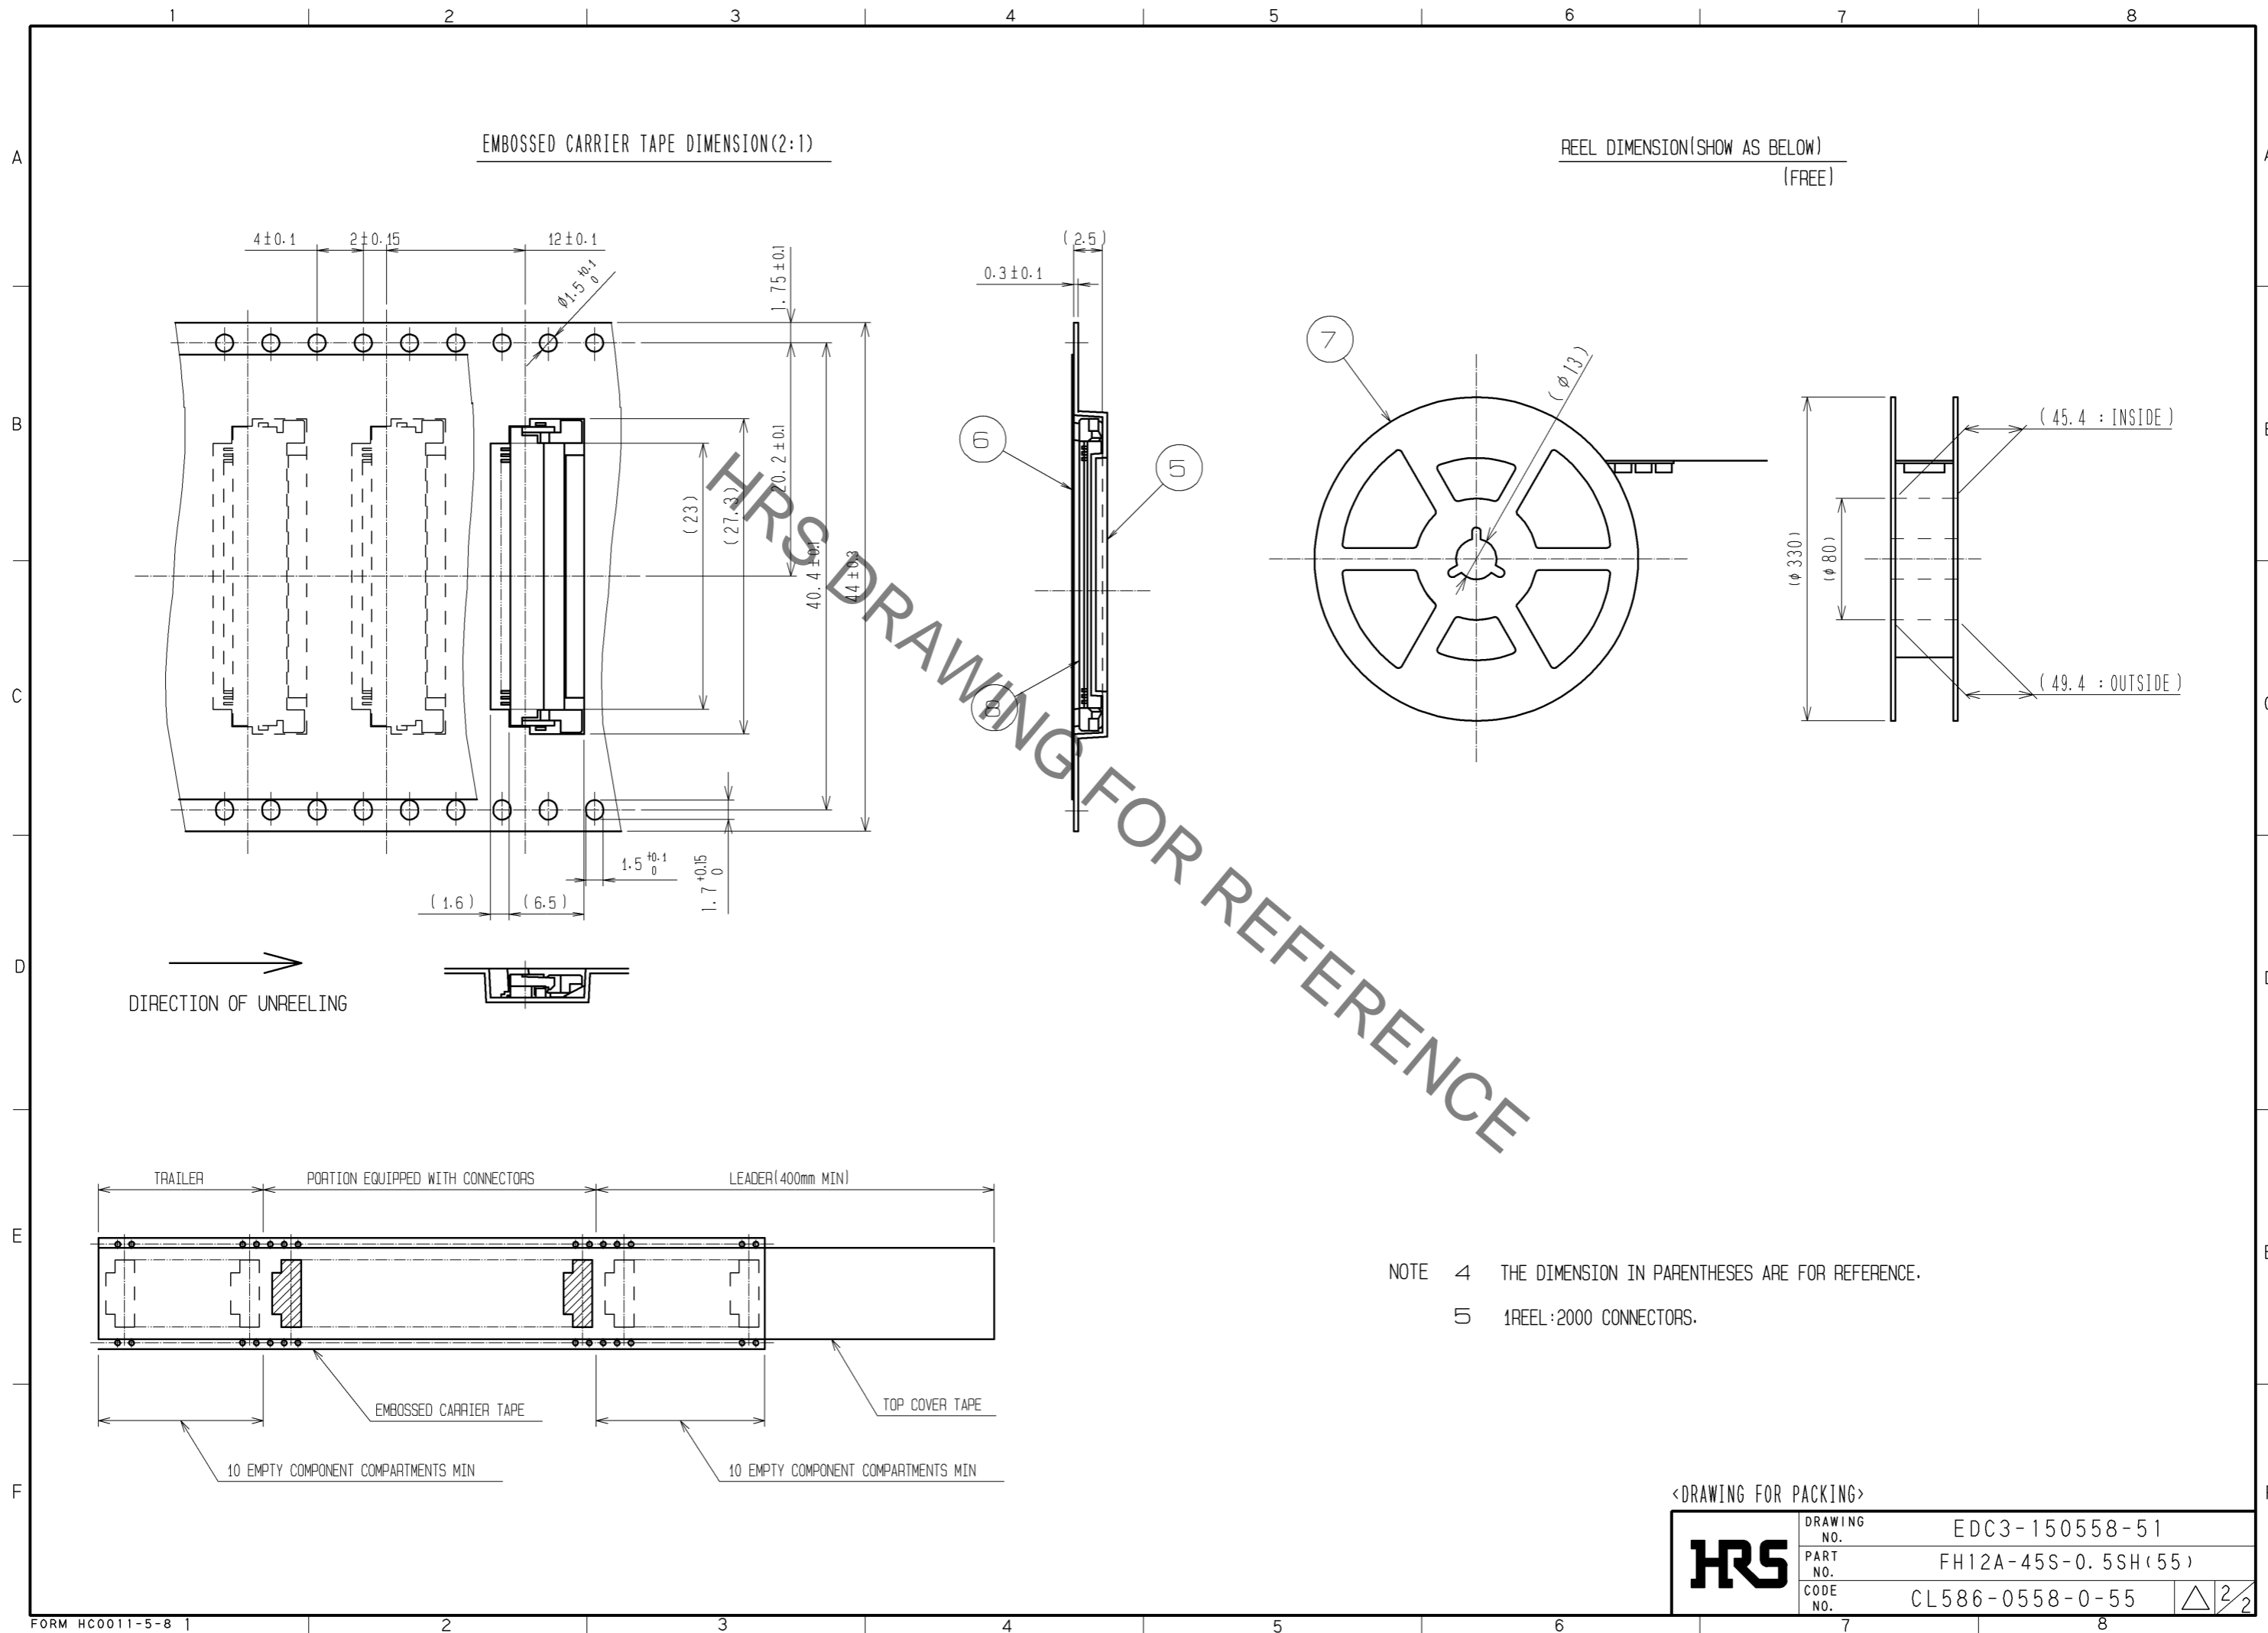

NOTE 4 THE DIMENSION IN PARENTHESES ARE FOR REFERENCE.
 5 1REEL:2000 CONNECTORS.

<DRAWING FOR PACKING>

HRS	DRAWING NO.	EDC3-150558-51
	PART NO.	FH12A-45S-0.5SH(55)
	CODE NO.	CL586-0558-0-55
		△ 2/2

X-ON Electronics