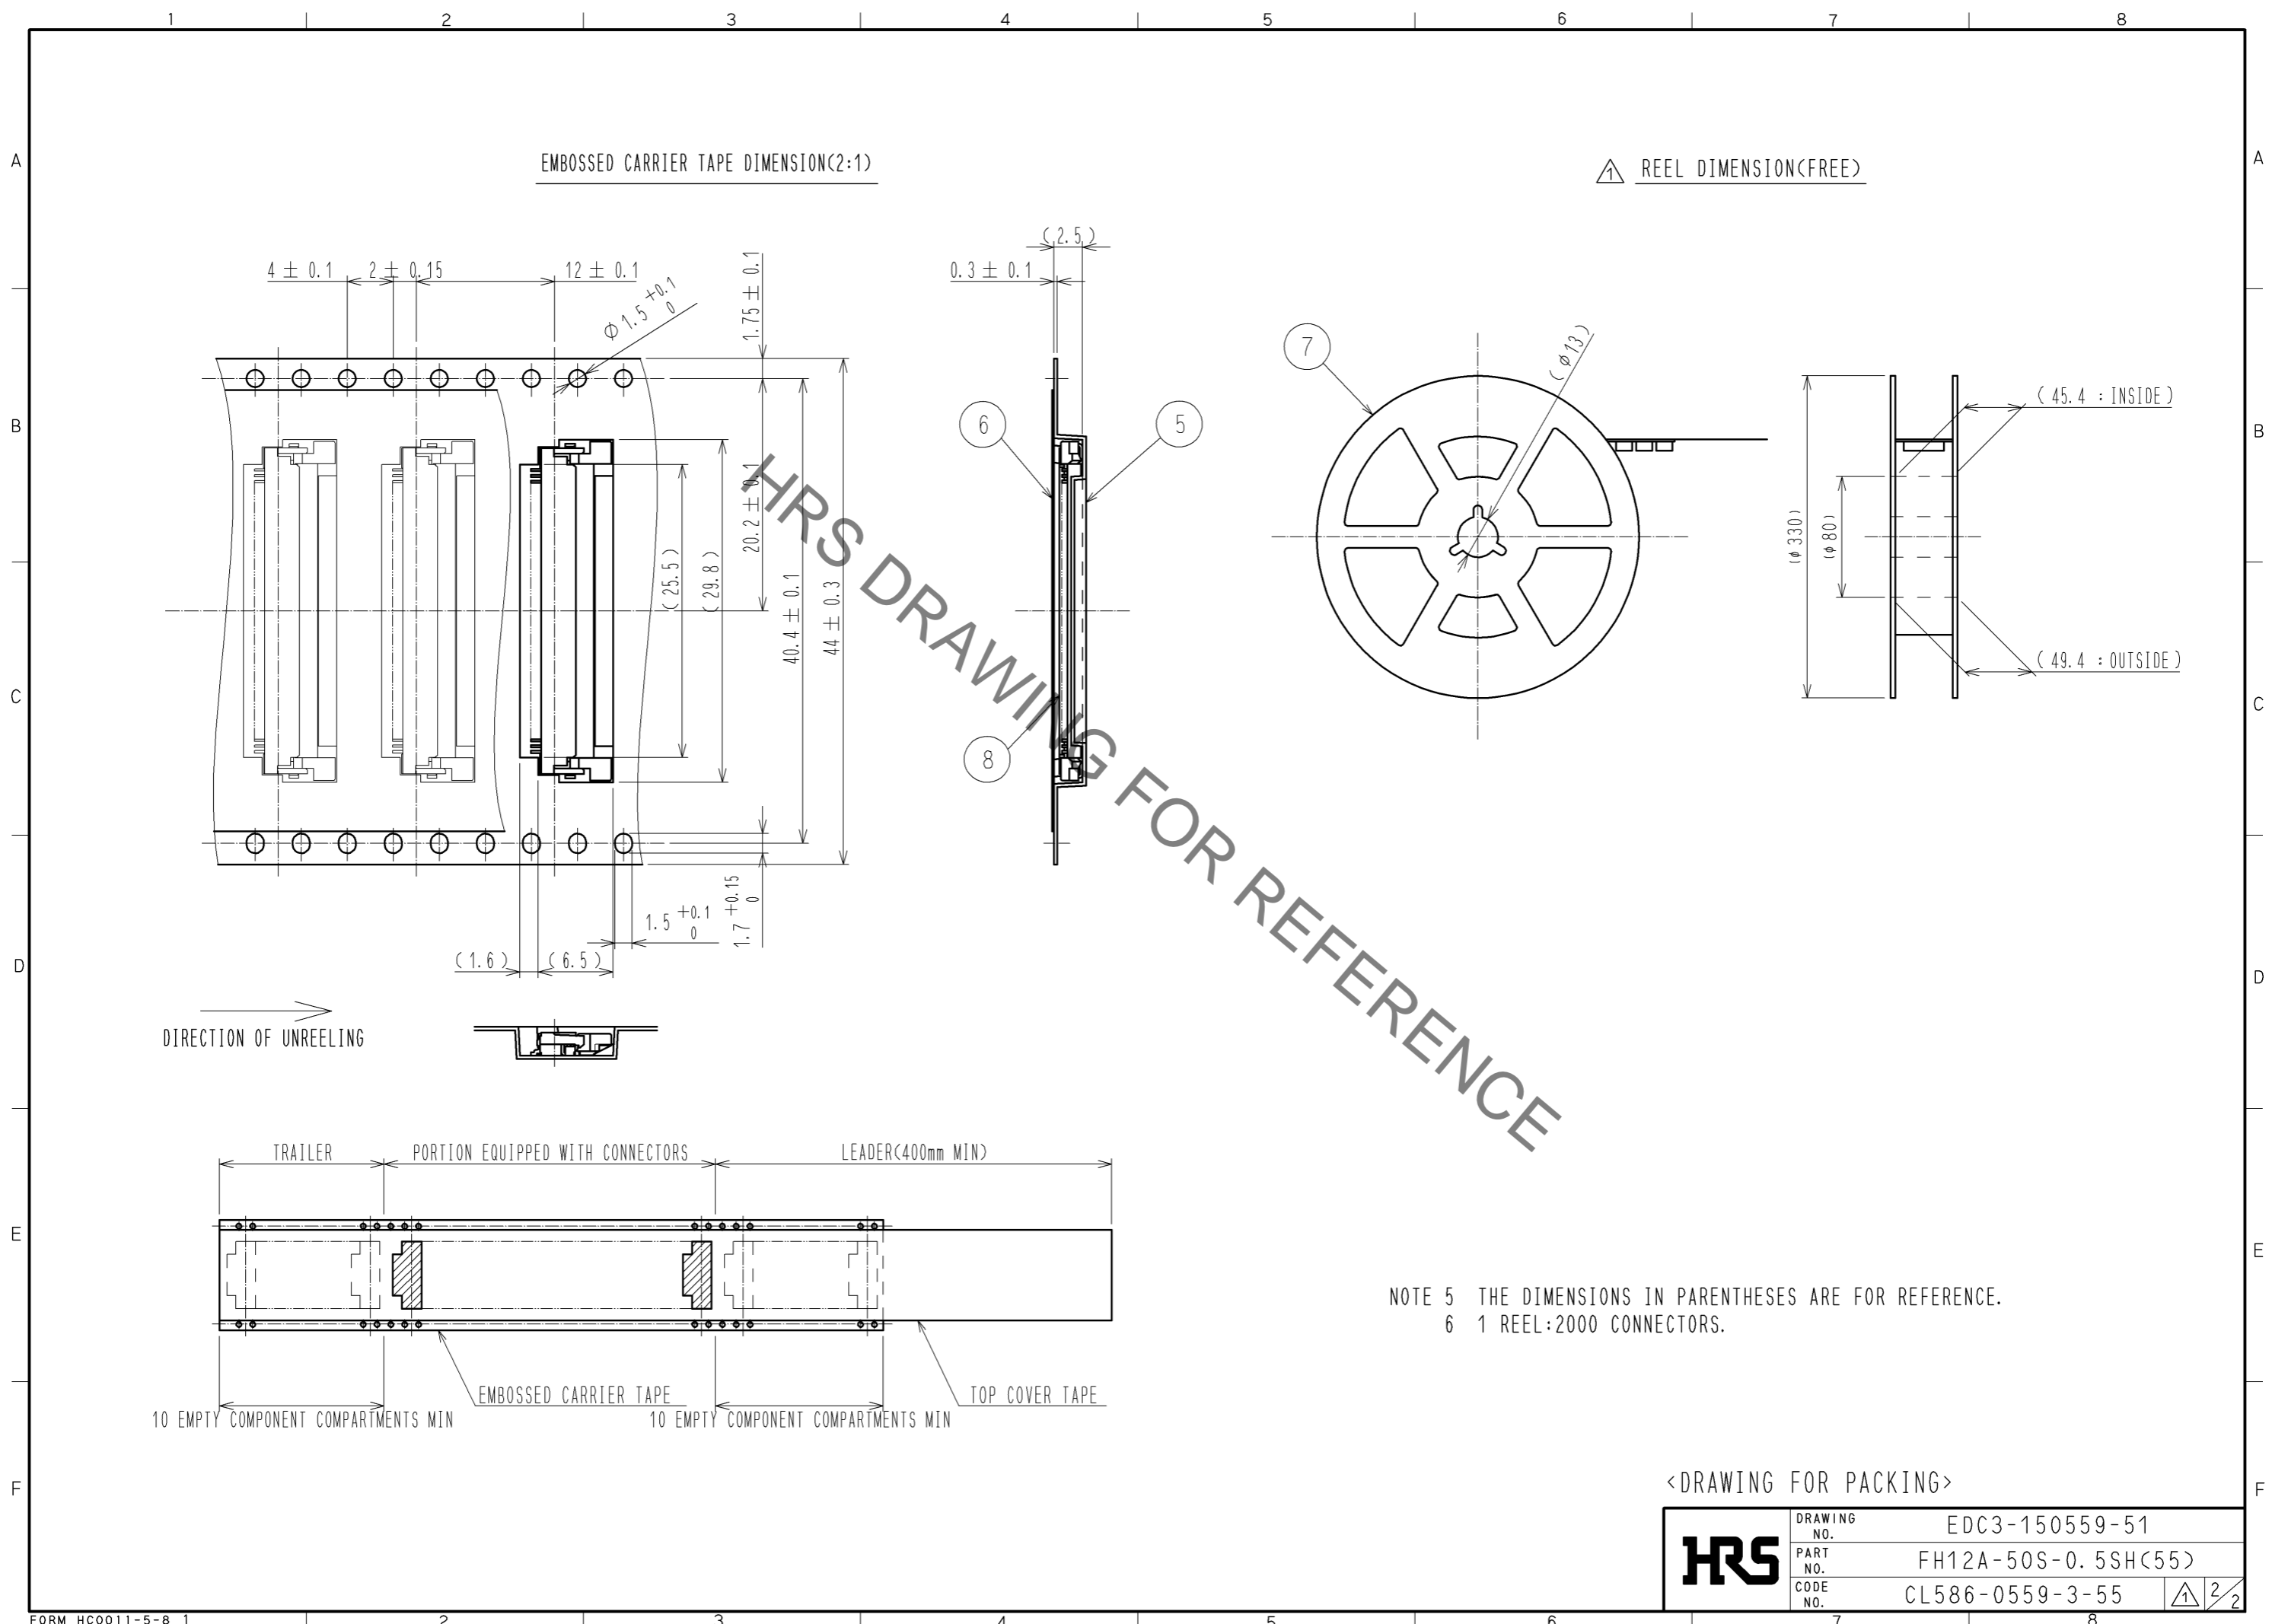

HRS	DRAWING NO.	EDC3-150559-51
	PART NO.	FH12A-50S-0.5SH(55)
	CODE NO.	CL586-0559-3-55
		2/2

X-ON Electronics

Largest Supplier of Electrical and Electronic Components

Click to view similar products for [FFC & FPC Connectors](#) category: