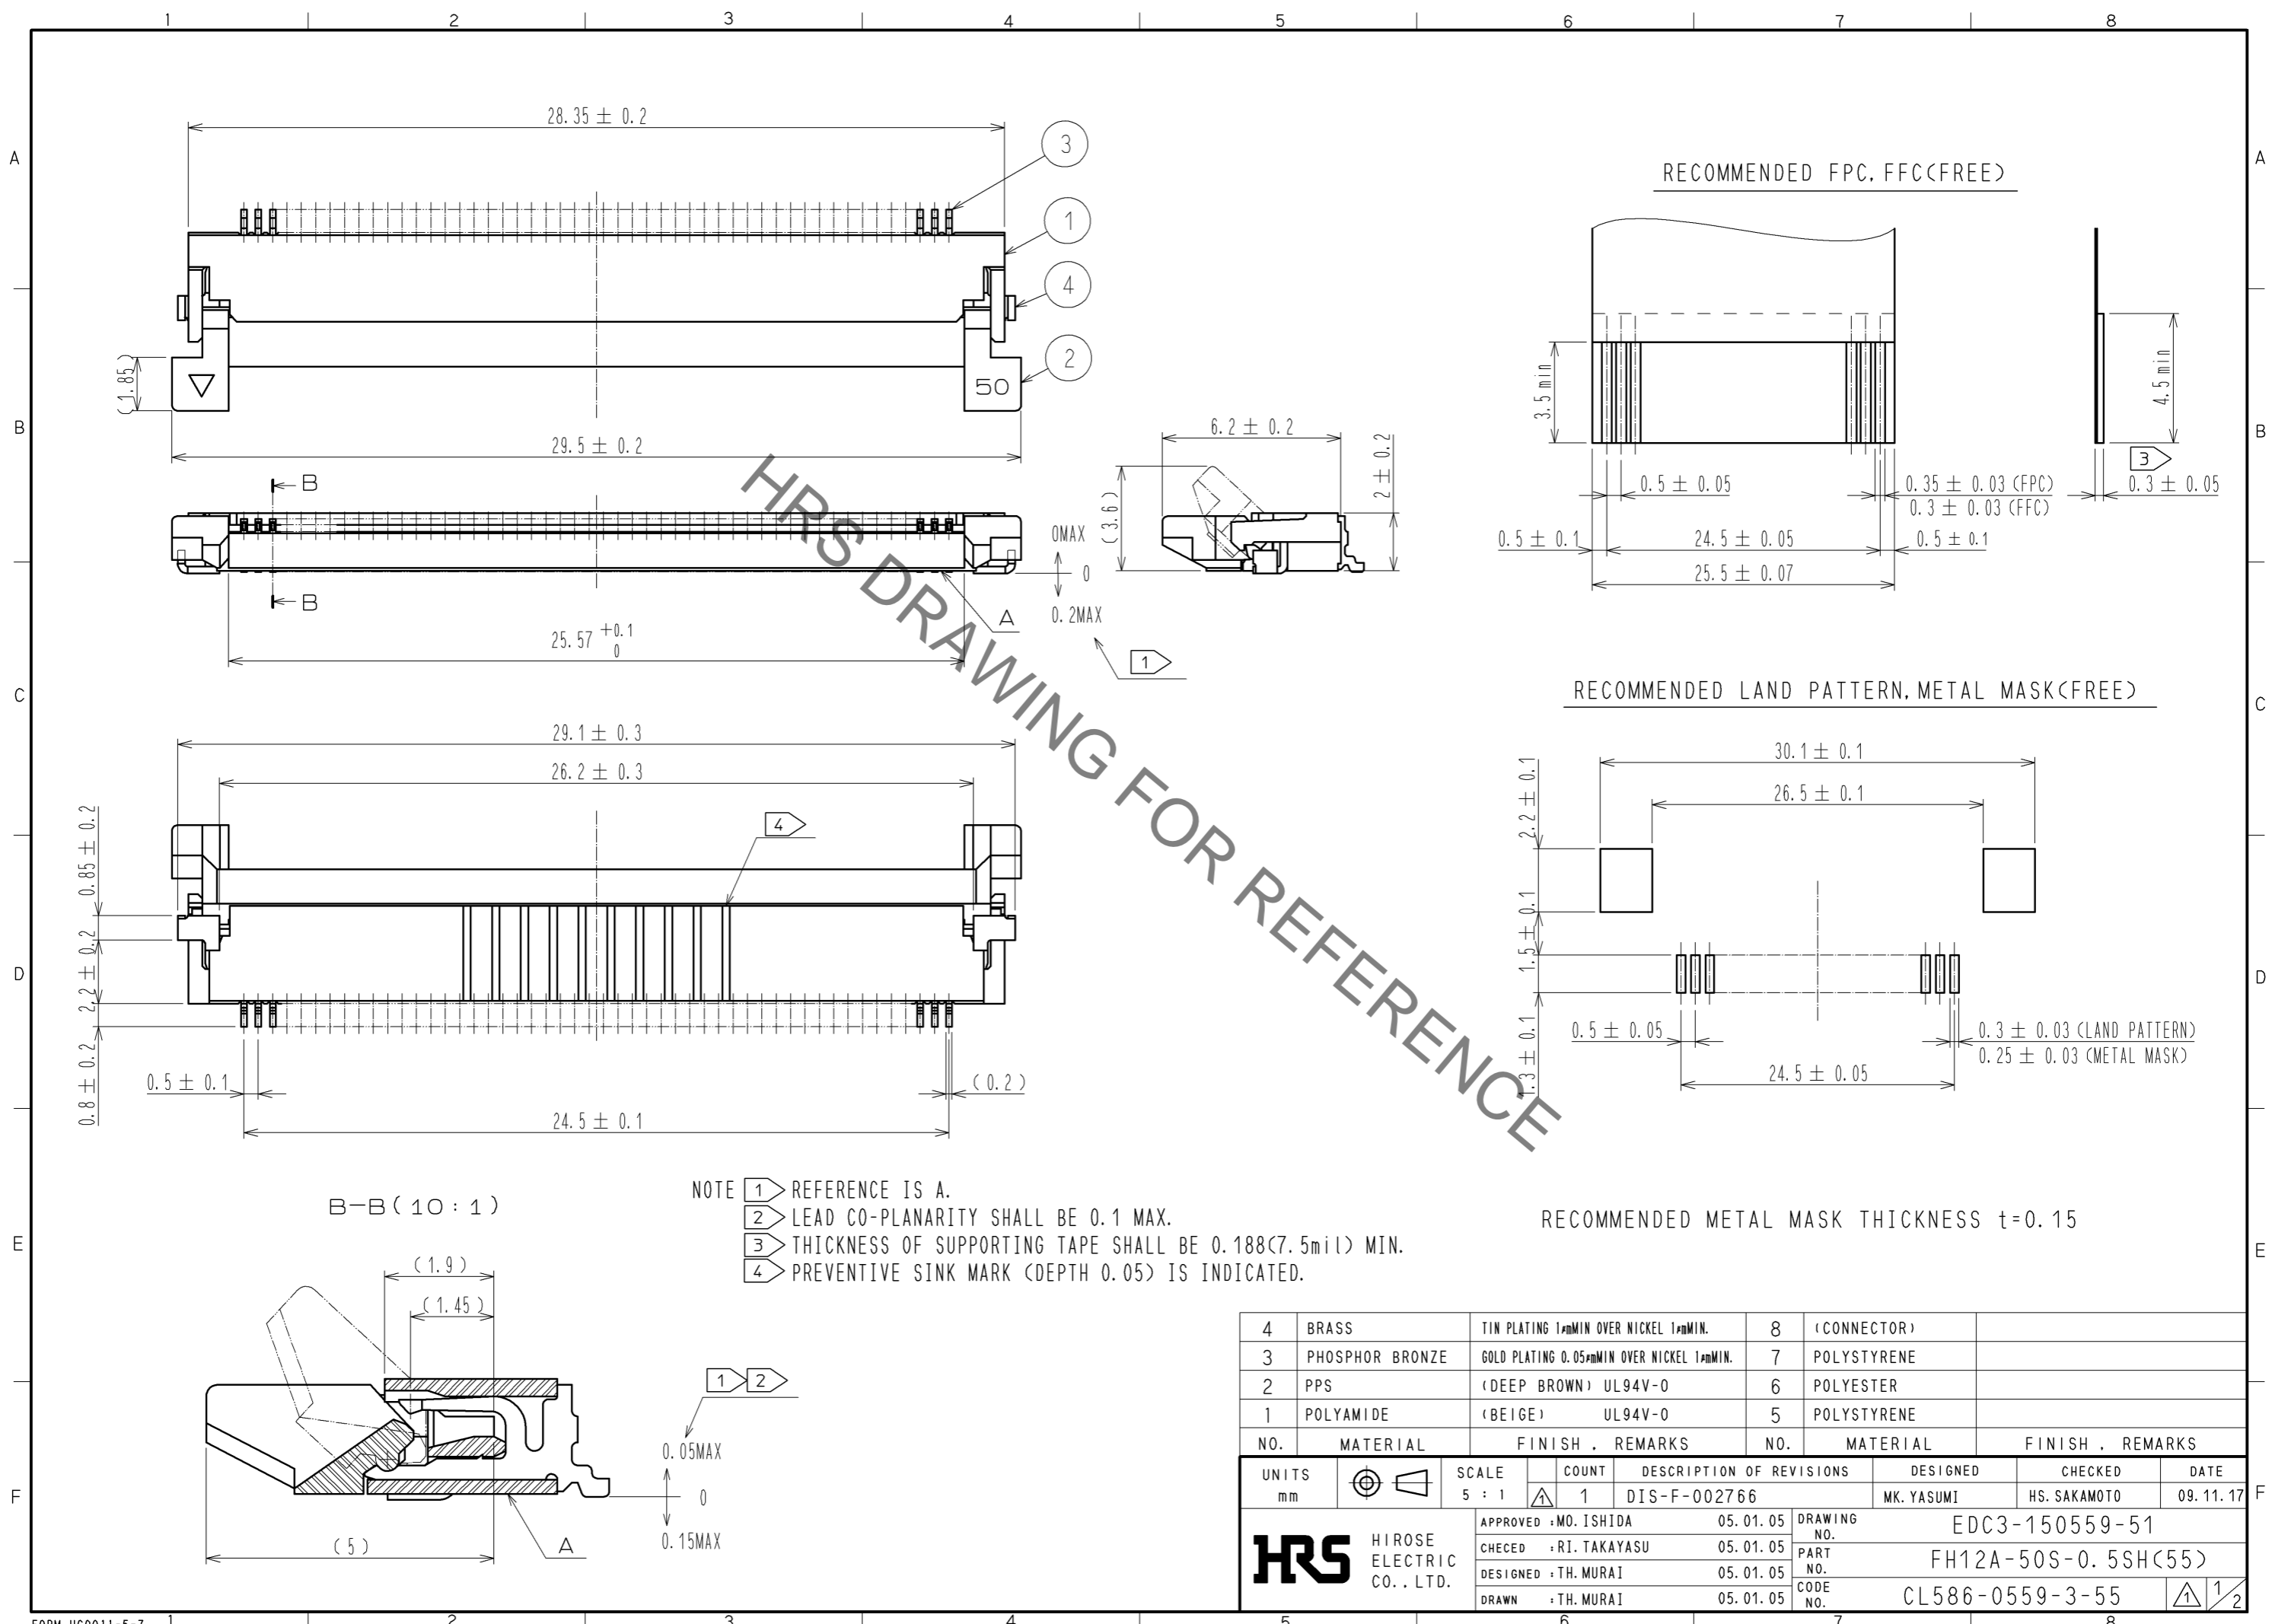

Jan.1.2022 Copyright 2022 HIROSE ELECTRIC CO., LTD. All Rights Reserved.
In case of consideration for using Automotive equipment / device which demand high reliability, kindly contact our sales window correspondents.

HRS DRAWING FOR REFERENCE