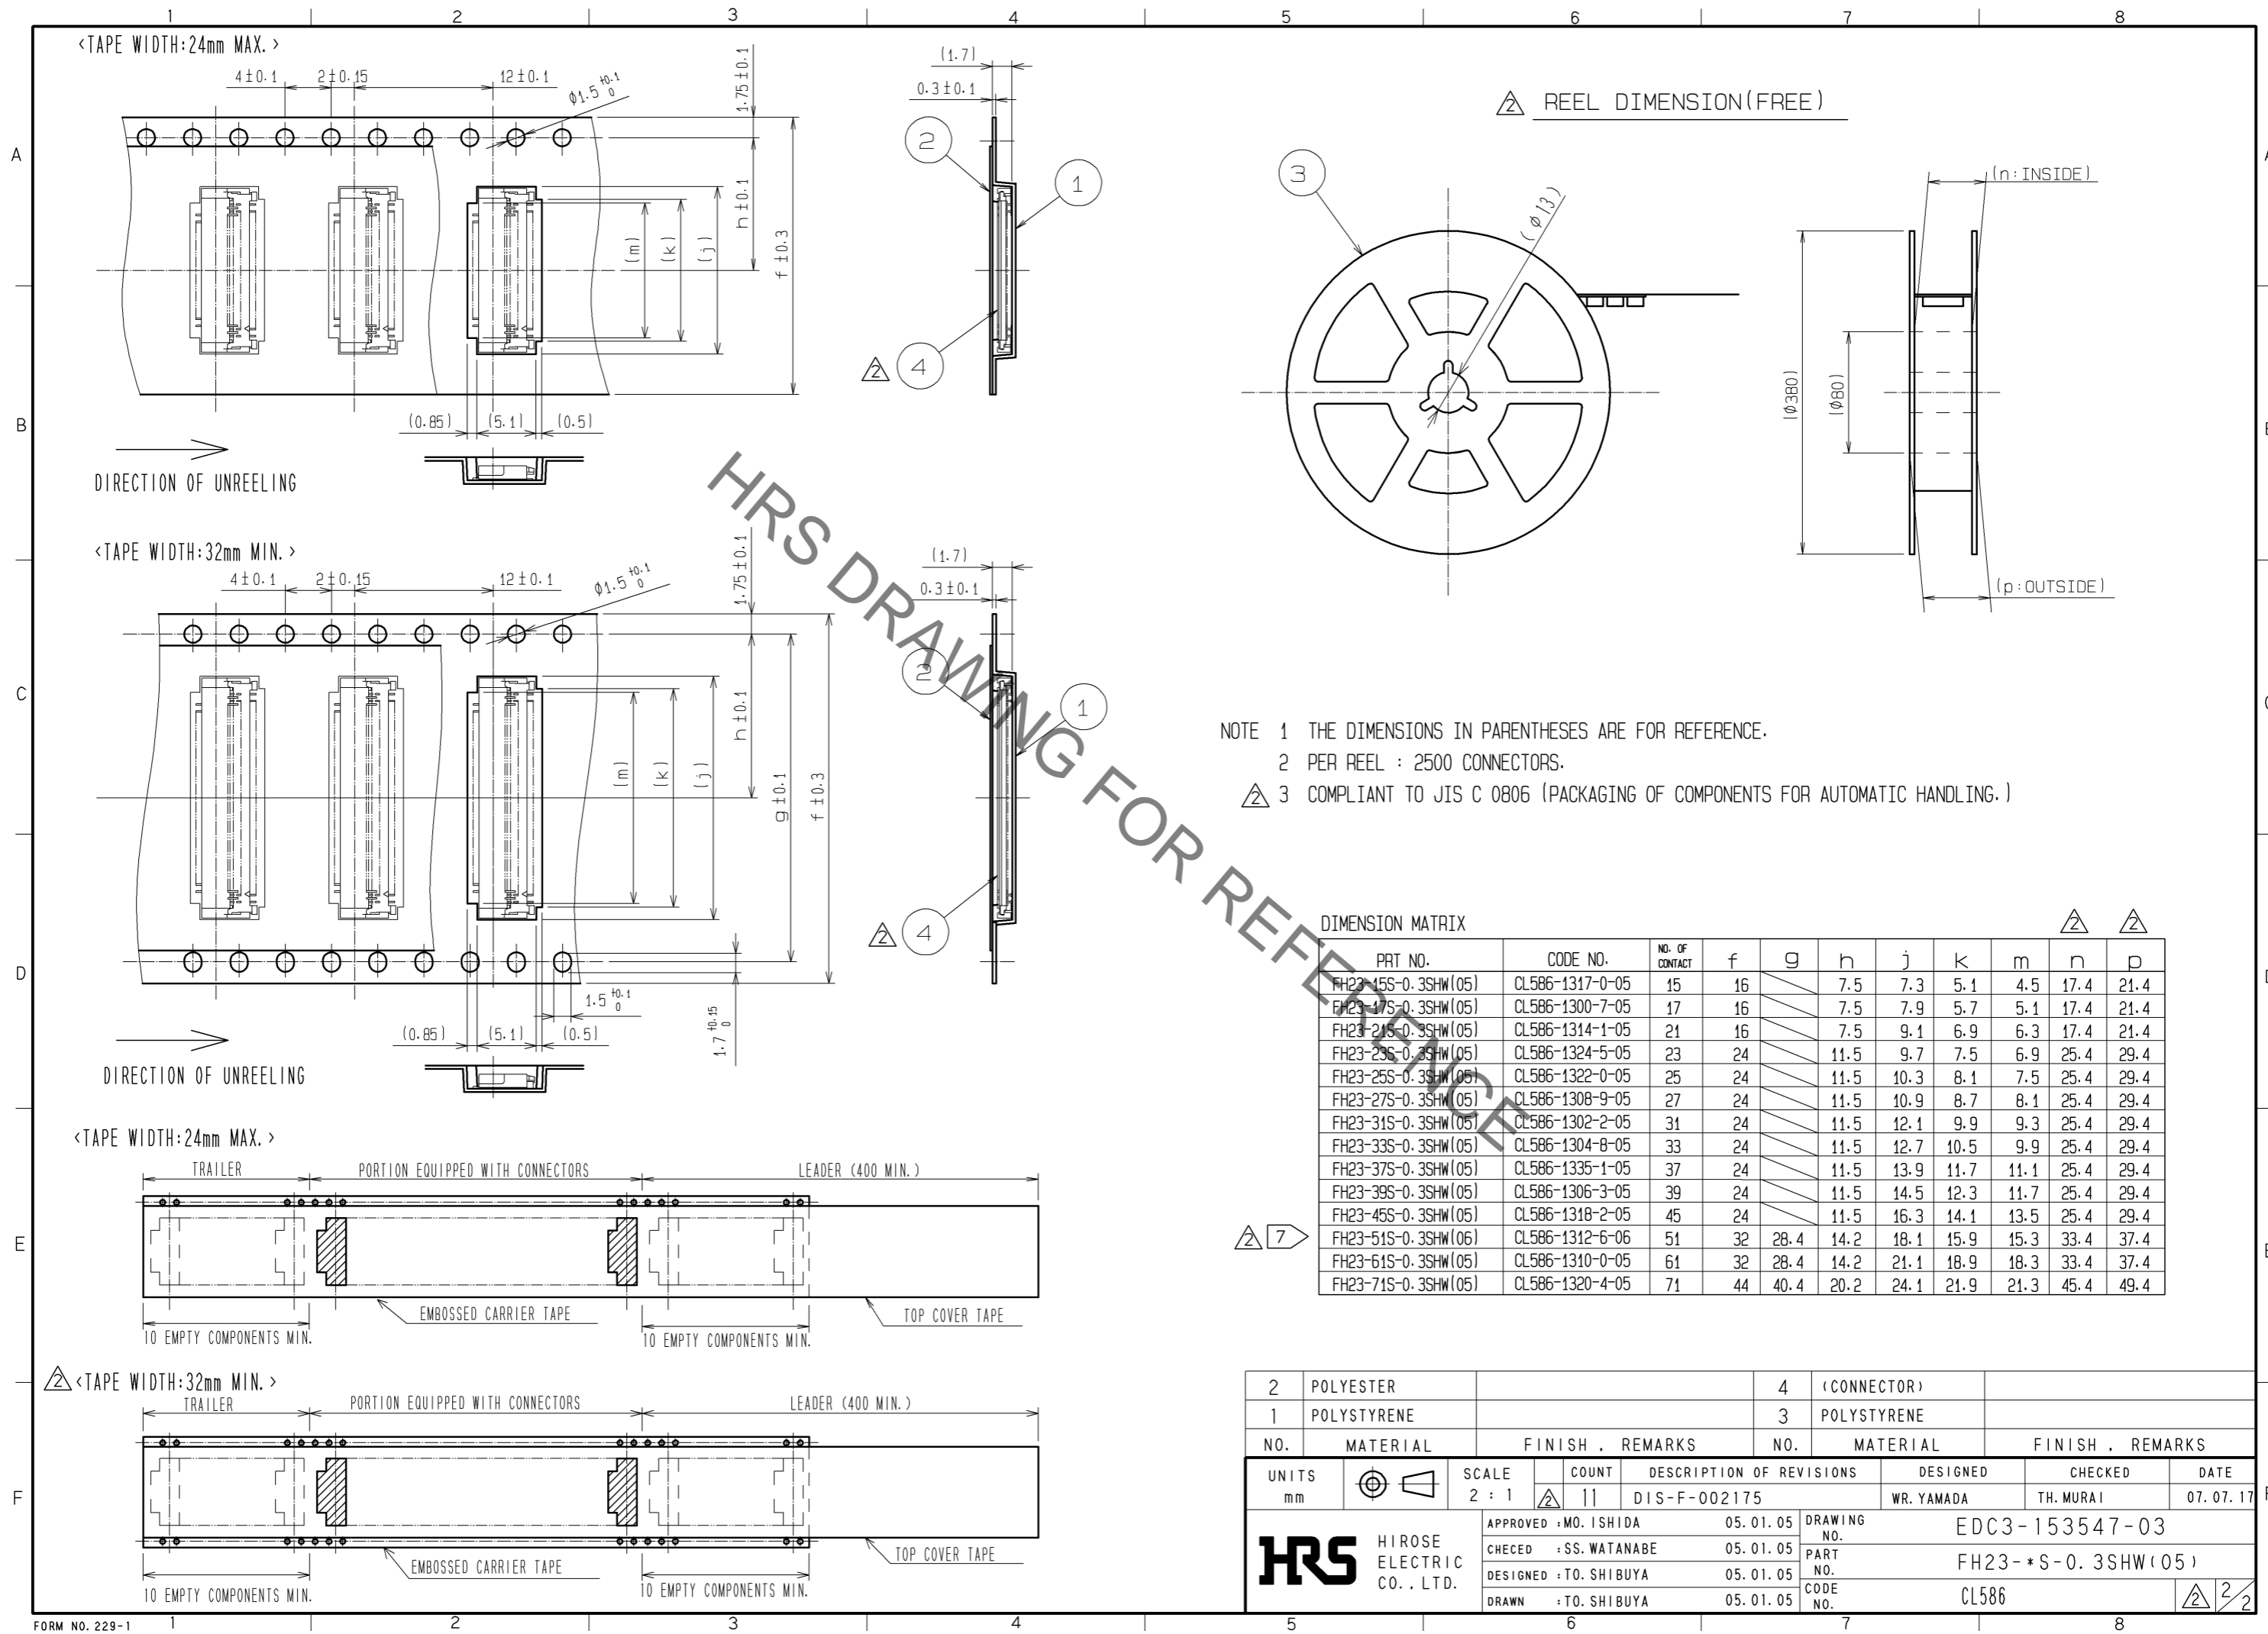

2	POLYESTER		4	(CONNECTOR)			
1	POLYSTYRENE		3	POLYSTYRENE			
NO.	MATERIAL	FINISH . REMARKS	NO.	MATERIAL	FINISH . REMARKS		
UNITS mm		SCALE 2 : 1	COUNT 11	DESCRIPTION OF REVISIONS DIS-F-002175	DESIGNED WR. YAMADA	CHECKED TH. MURAI	DATE 07. 07. 17
HRS HIROSE ELECTRIC CO., LTD.		APPROVED : MO. ISHIDA	05. 01. 05	DRAWING NO. EDC3-153547-03		PART NO. FH23-*S-0.3SHW(05)	
		CHECED : SS. WATANABE	05. 01. 05	CODE NO. CL586			
		DESIGNED : TO. SHIBUYA	05. 01. 05				
		DRAWN : TO. SHIBUYA	05. 01. 05				