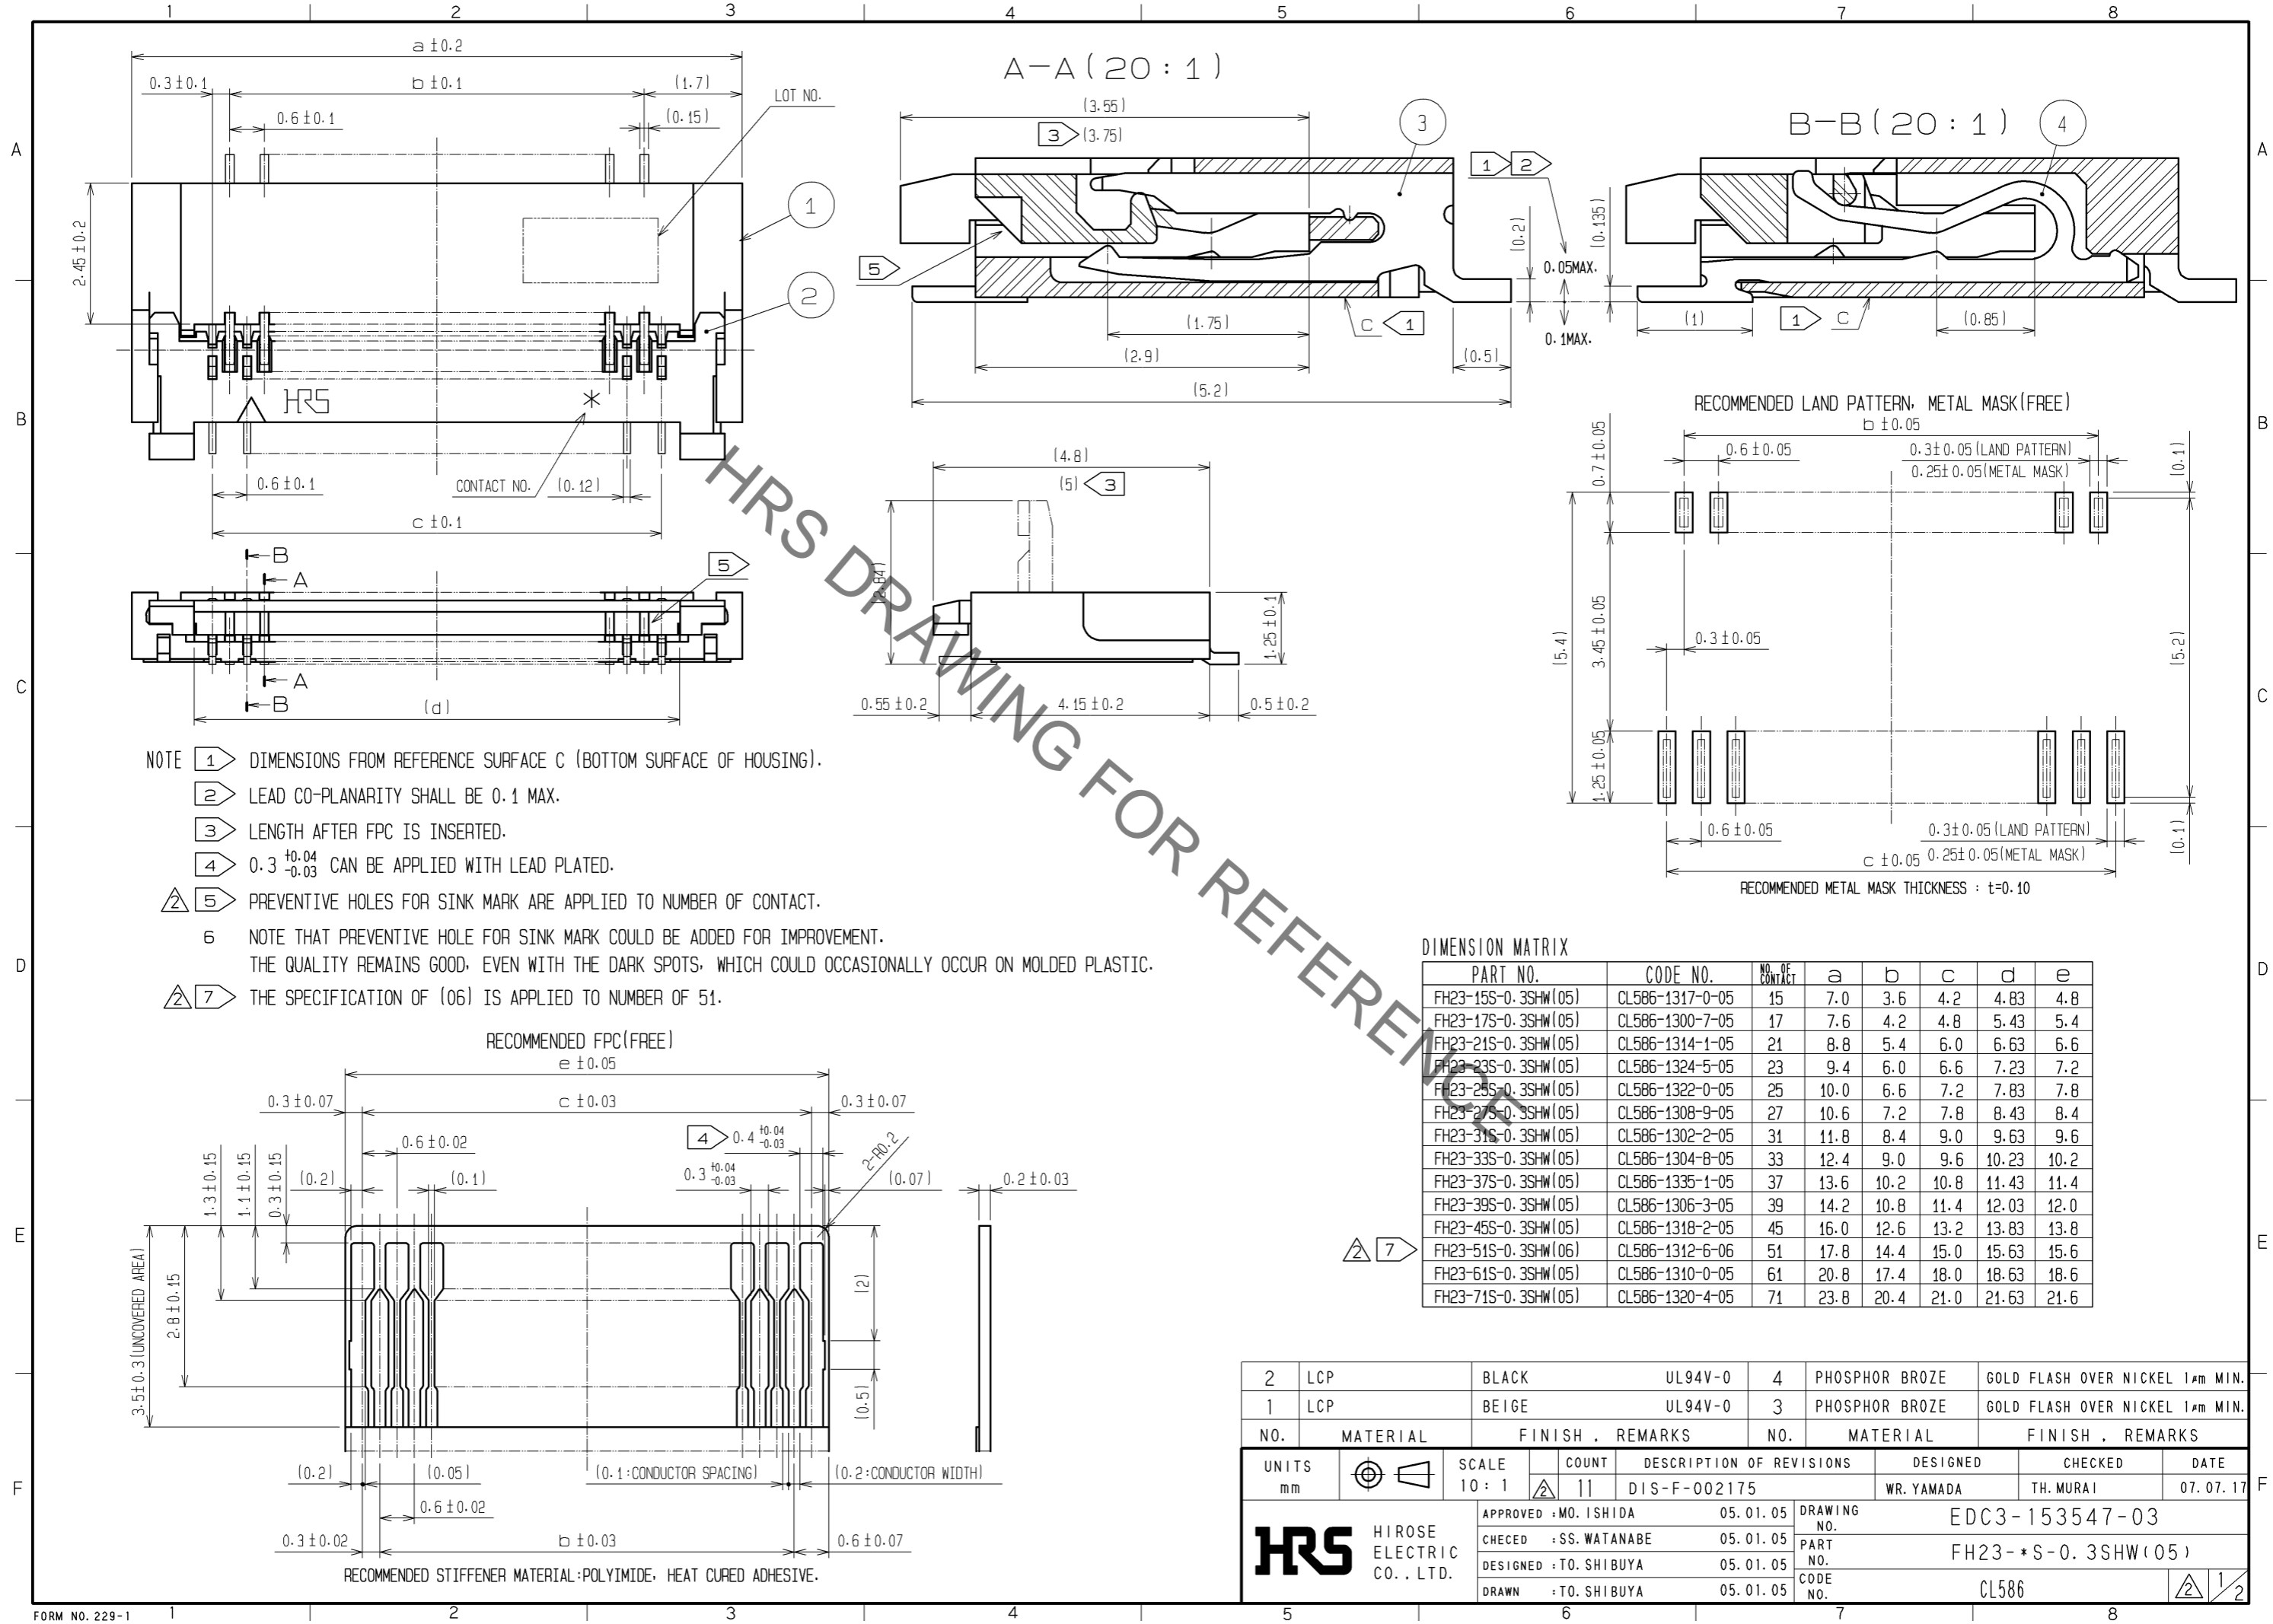

Aug.1.2021 Copyright 2021 HIROSE ELECTRIC CO., LTD. All Rights Reserved.
In case of consideration for using Automotive equipment / device which demand high reliability, kindly contact our sales window correspondents.