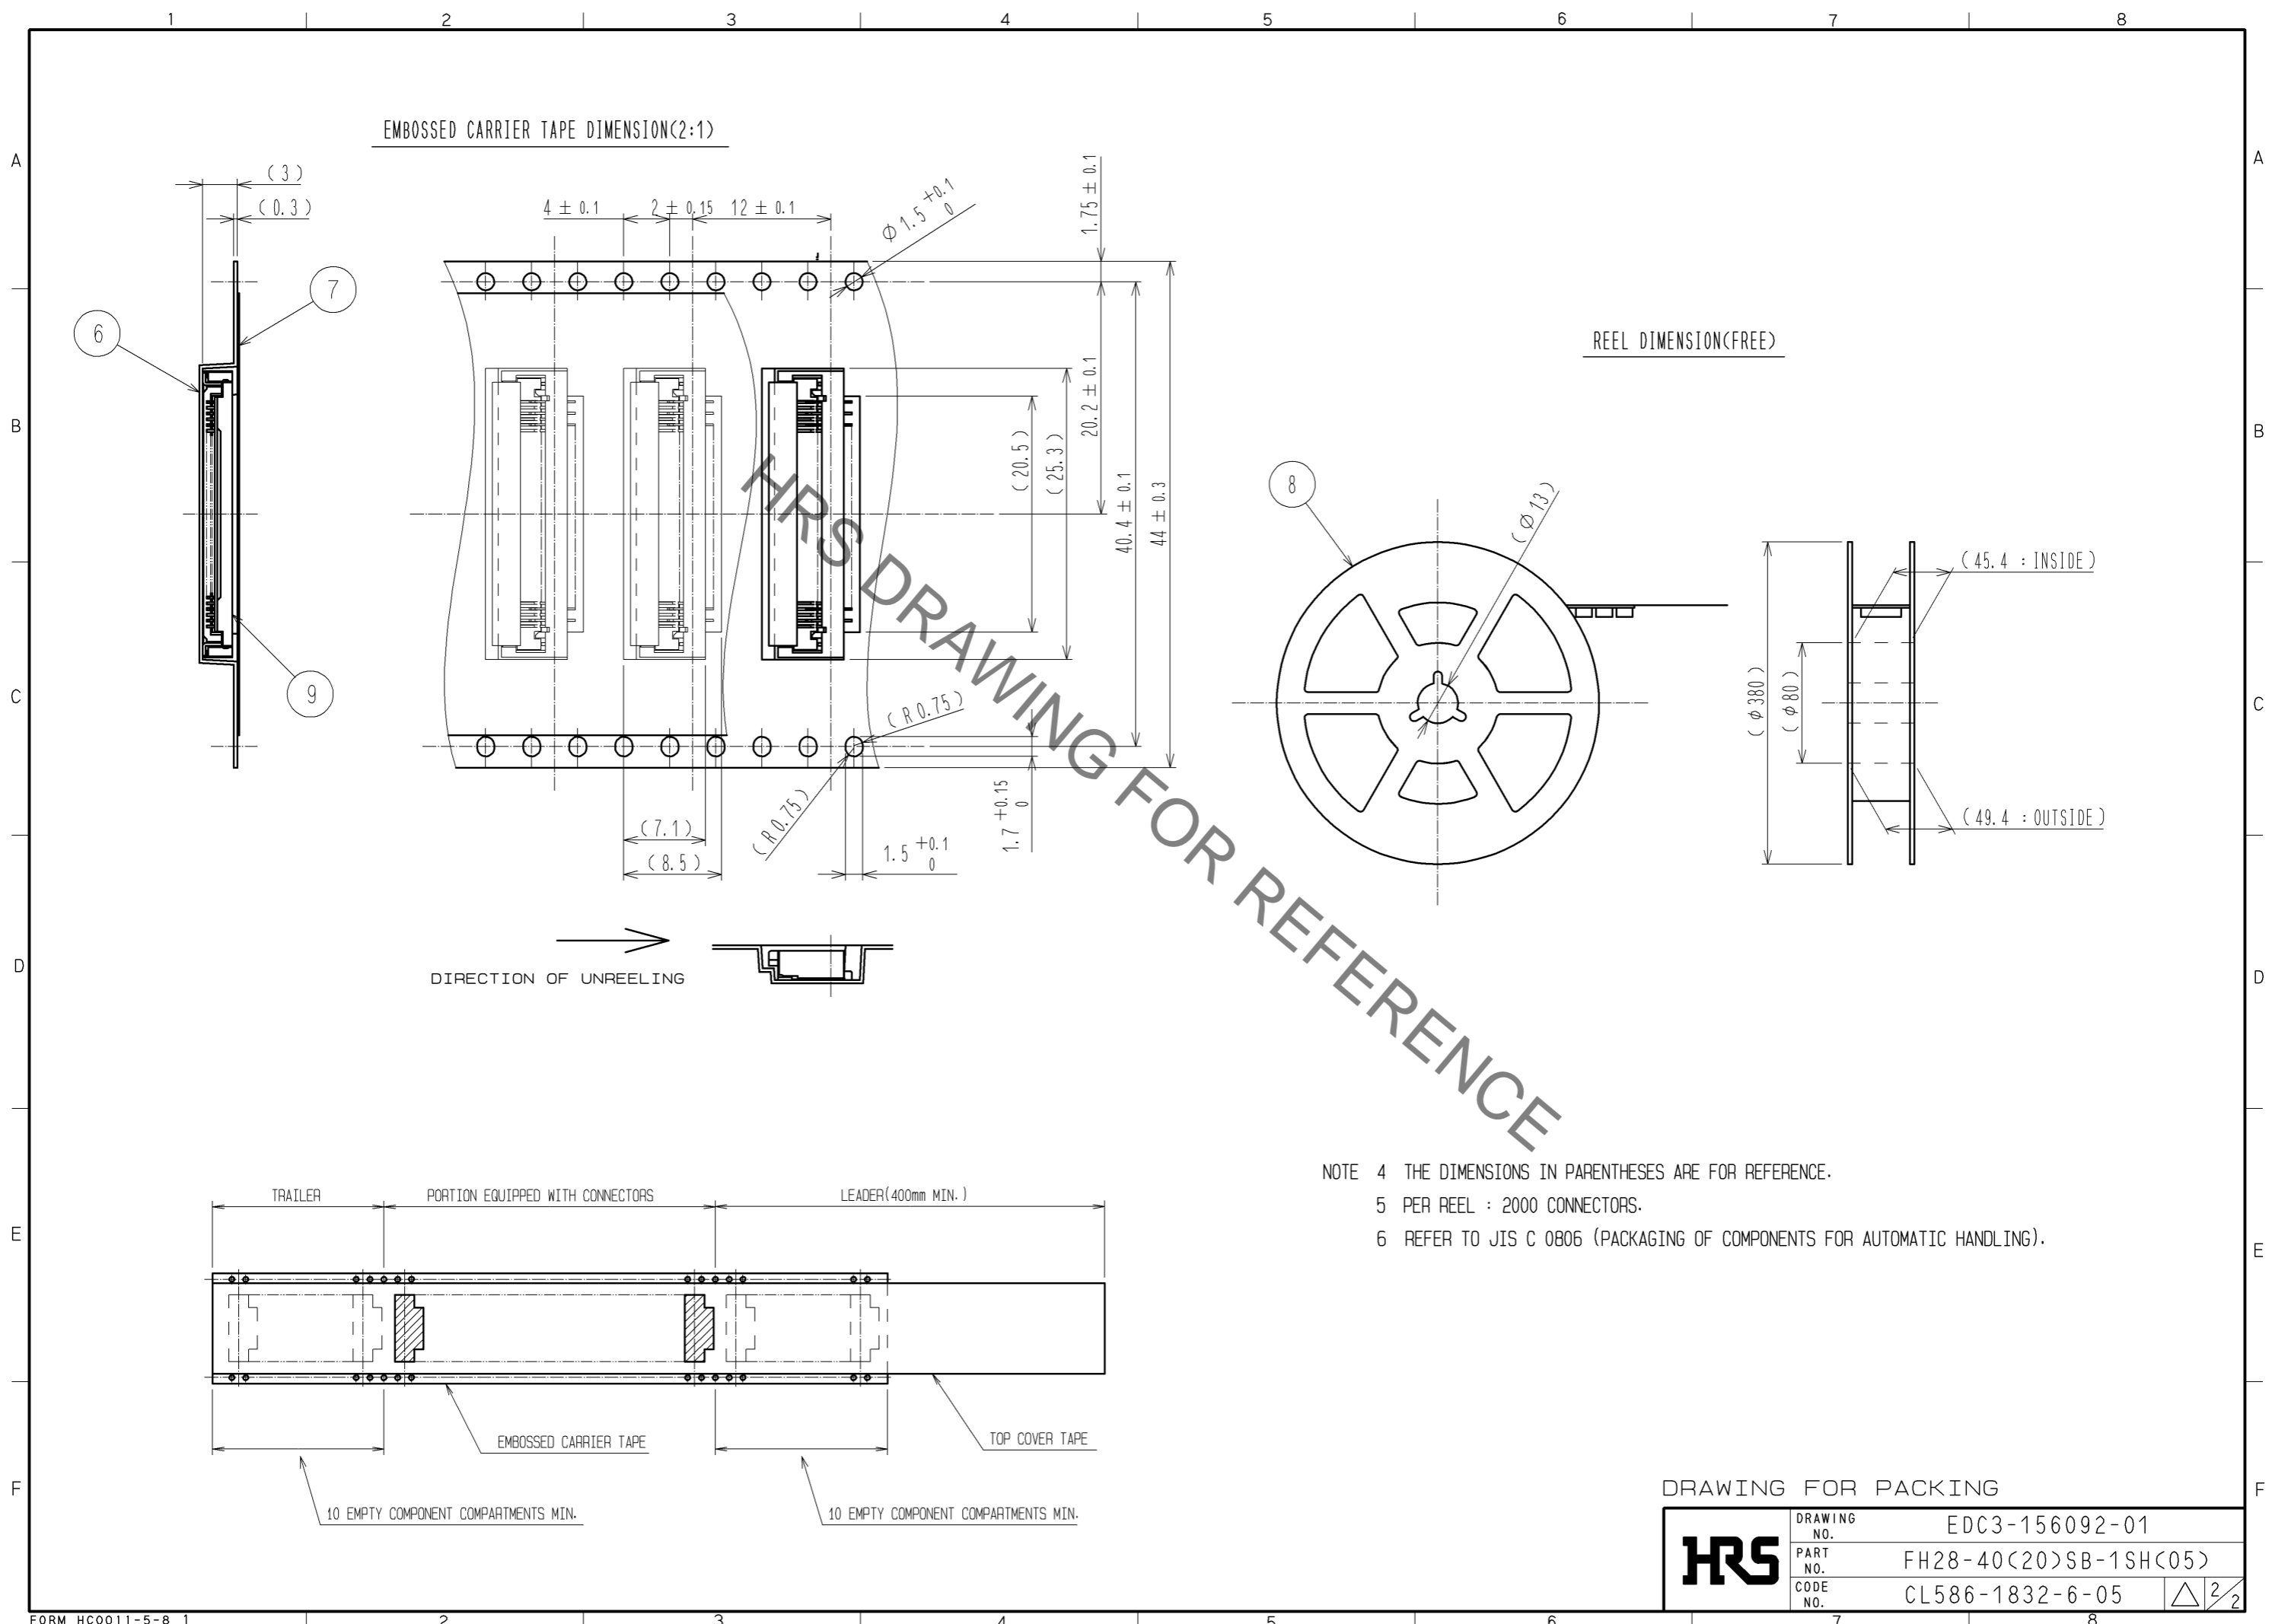

- NOTE 4 THE DIMENSIONS IN PARENTHESES ARE FOR REFERENCE.
 5 PER REEL : 2000 CONNECTORS.
 6 REFER TO JIS C 0806 (PACKAGING OF COMPONENTS FOR AUTOMATIC HANDLING).

DRAWING FOR PACKING

HRS	DRAWING NO.	EDC3-156092-01	
	PART NO.	FH28-40(20)SB-1SH(C05)	
	CODE NO.	CL586-1832-6-05	△ 2/2