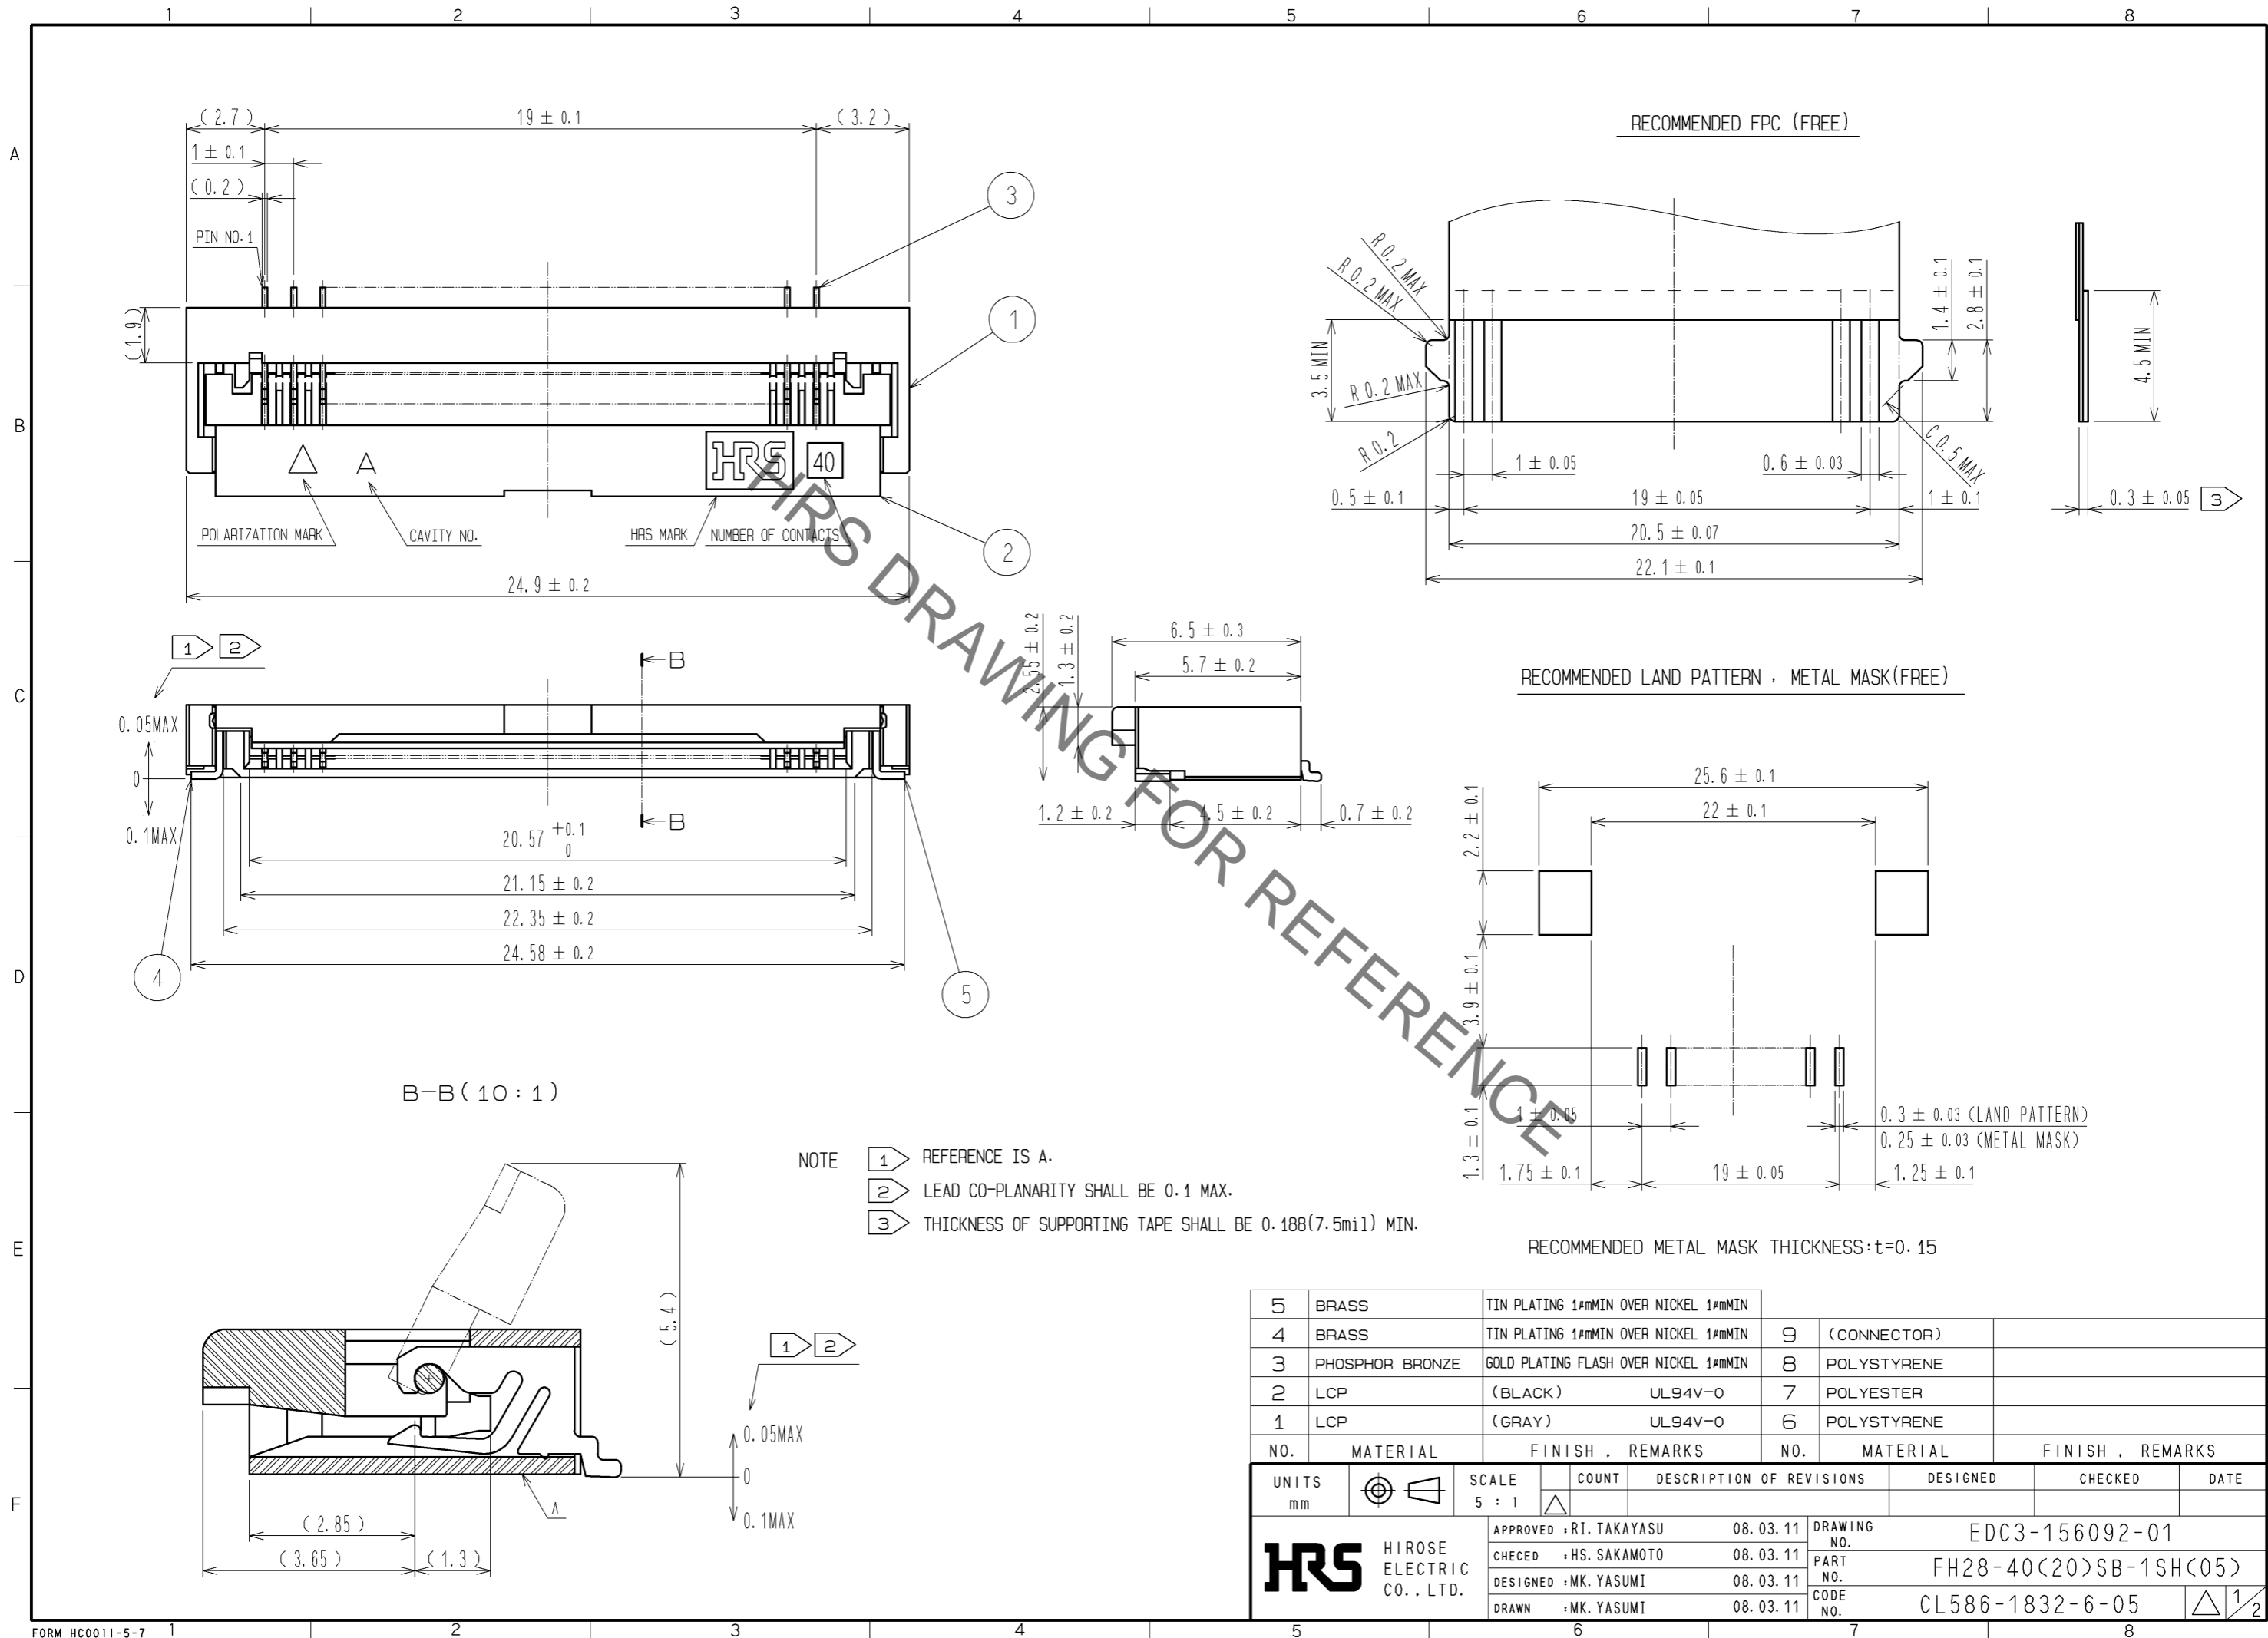

Sep.1.2021 Copyright 2021 HIROSE ELECTRIC CO., LTD. All Rights Reserved.
In case of consideration for using Automotive equipment / device which demand high reliability, kindly contact our sales window correspondents.