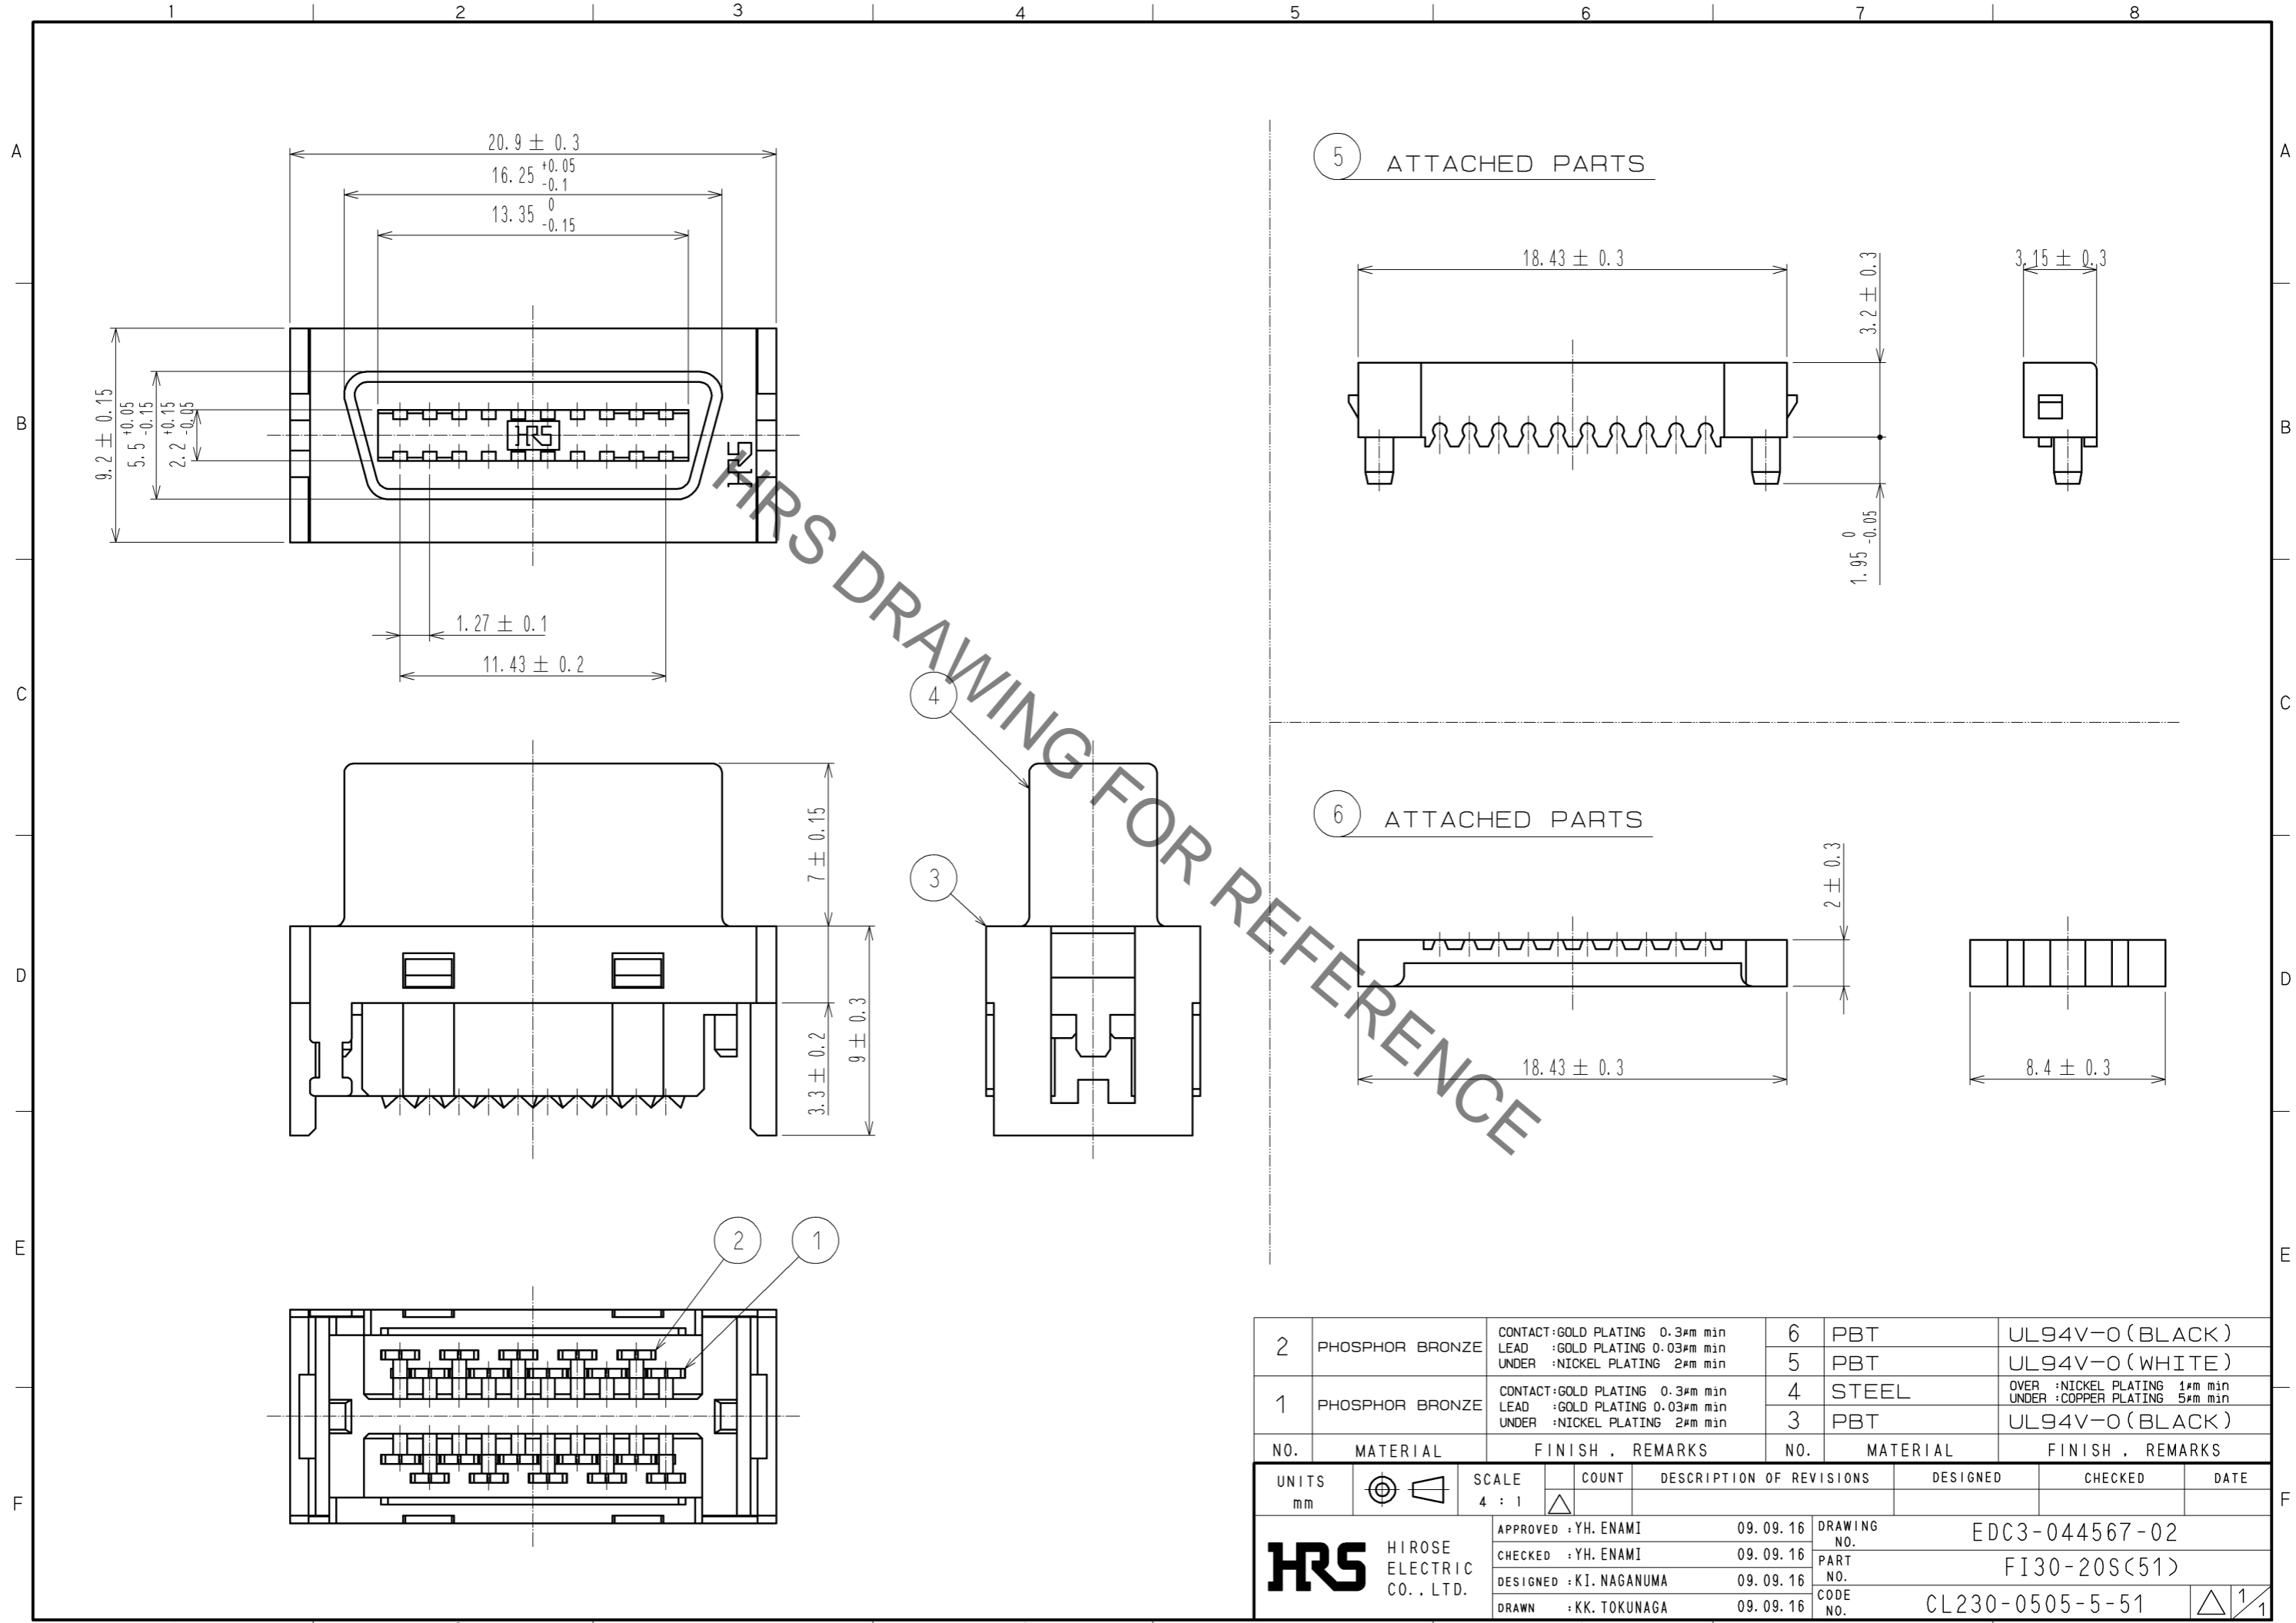

Jun.1.2019 Copyright 2019 HIROSE ELECTRIC CO., LTD. All Rights Reserved.
In case of consideration for using Automotive equipment / device which demand high reliability, kindly contact our sales window correspondents.

NO.	MATERIAL	FINISH . REMARKS	NO.	MATERIAL	FINISH . REMARKS
2	PHOSPHOR BRONZE	CONTACT :GOLD PLATING 0.3µm min LEAD :GOLD PLATING 0.03µm min UNDER :NICKEL PLATING 2µm min	6	PBT	UL94V-0 (BLACK)
1	PHOSPHOR BRONZE	CONTACT :GOLD PLATING 0.3µm min LEAD :GOLD PLATING 0.03µm min UNDER :NICKEL PLATING 2µm min	5	PBT	UL94V-0 (WHITE)
			4	STEEL	OVER :NICKEL PLATING 1µm min UNDER :COPPER PLATING 5µm min
			3	PBT	UL94V-0 (BLACK)

UNITS	SCALE	COUNT	DESCRIPTION OF REVISIONS	DESIGNED	CHECKED	DATE
mm	4 : 1	△				
APPROVED : YH. ENAMI			09.09.16	DRAWING NO. EDC3-044567-02		
CHECKED : YH. ENAMI			09.09.16	PART NO. FI30-20S(51)		
DESIGNED : KI. NAGANUMA			09.09.16	CODE NO. CL230-0505-5-51		
DRAWN : KK. TOKUNAGA			09.09.16	△ 1/1