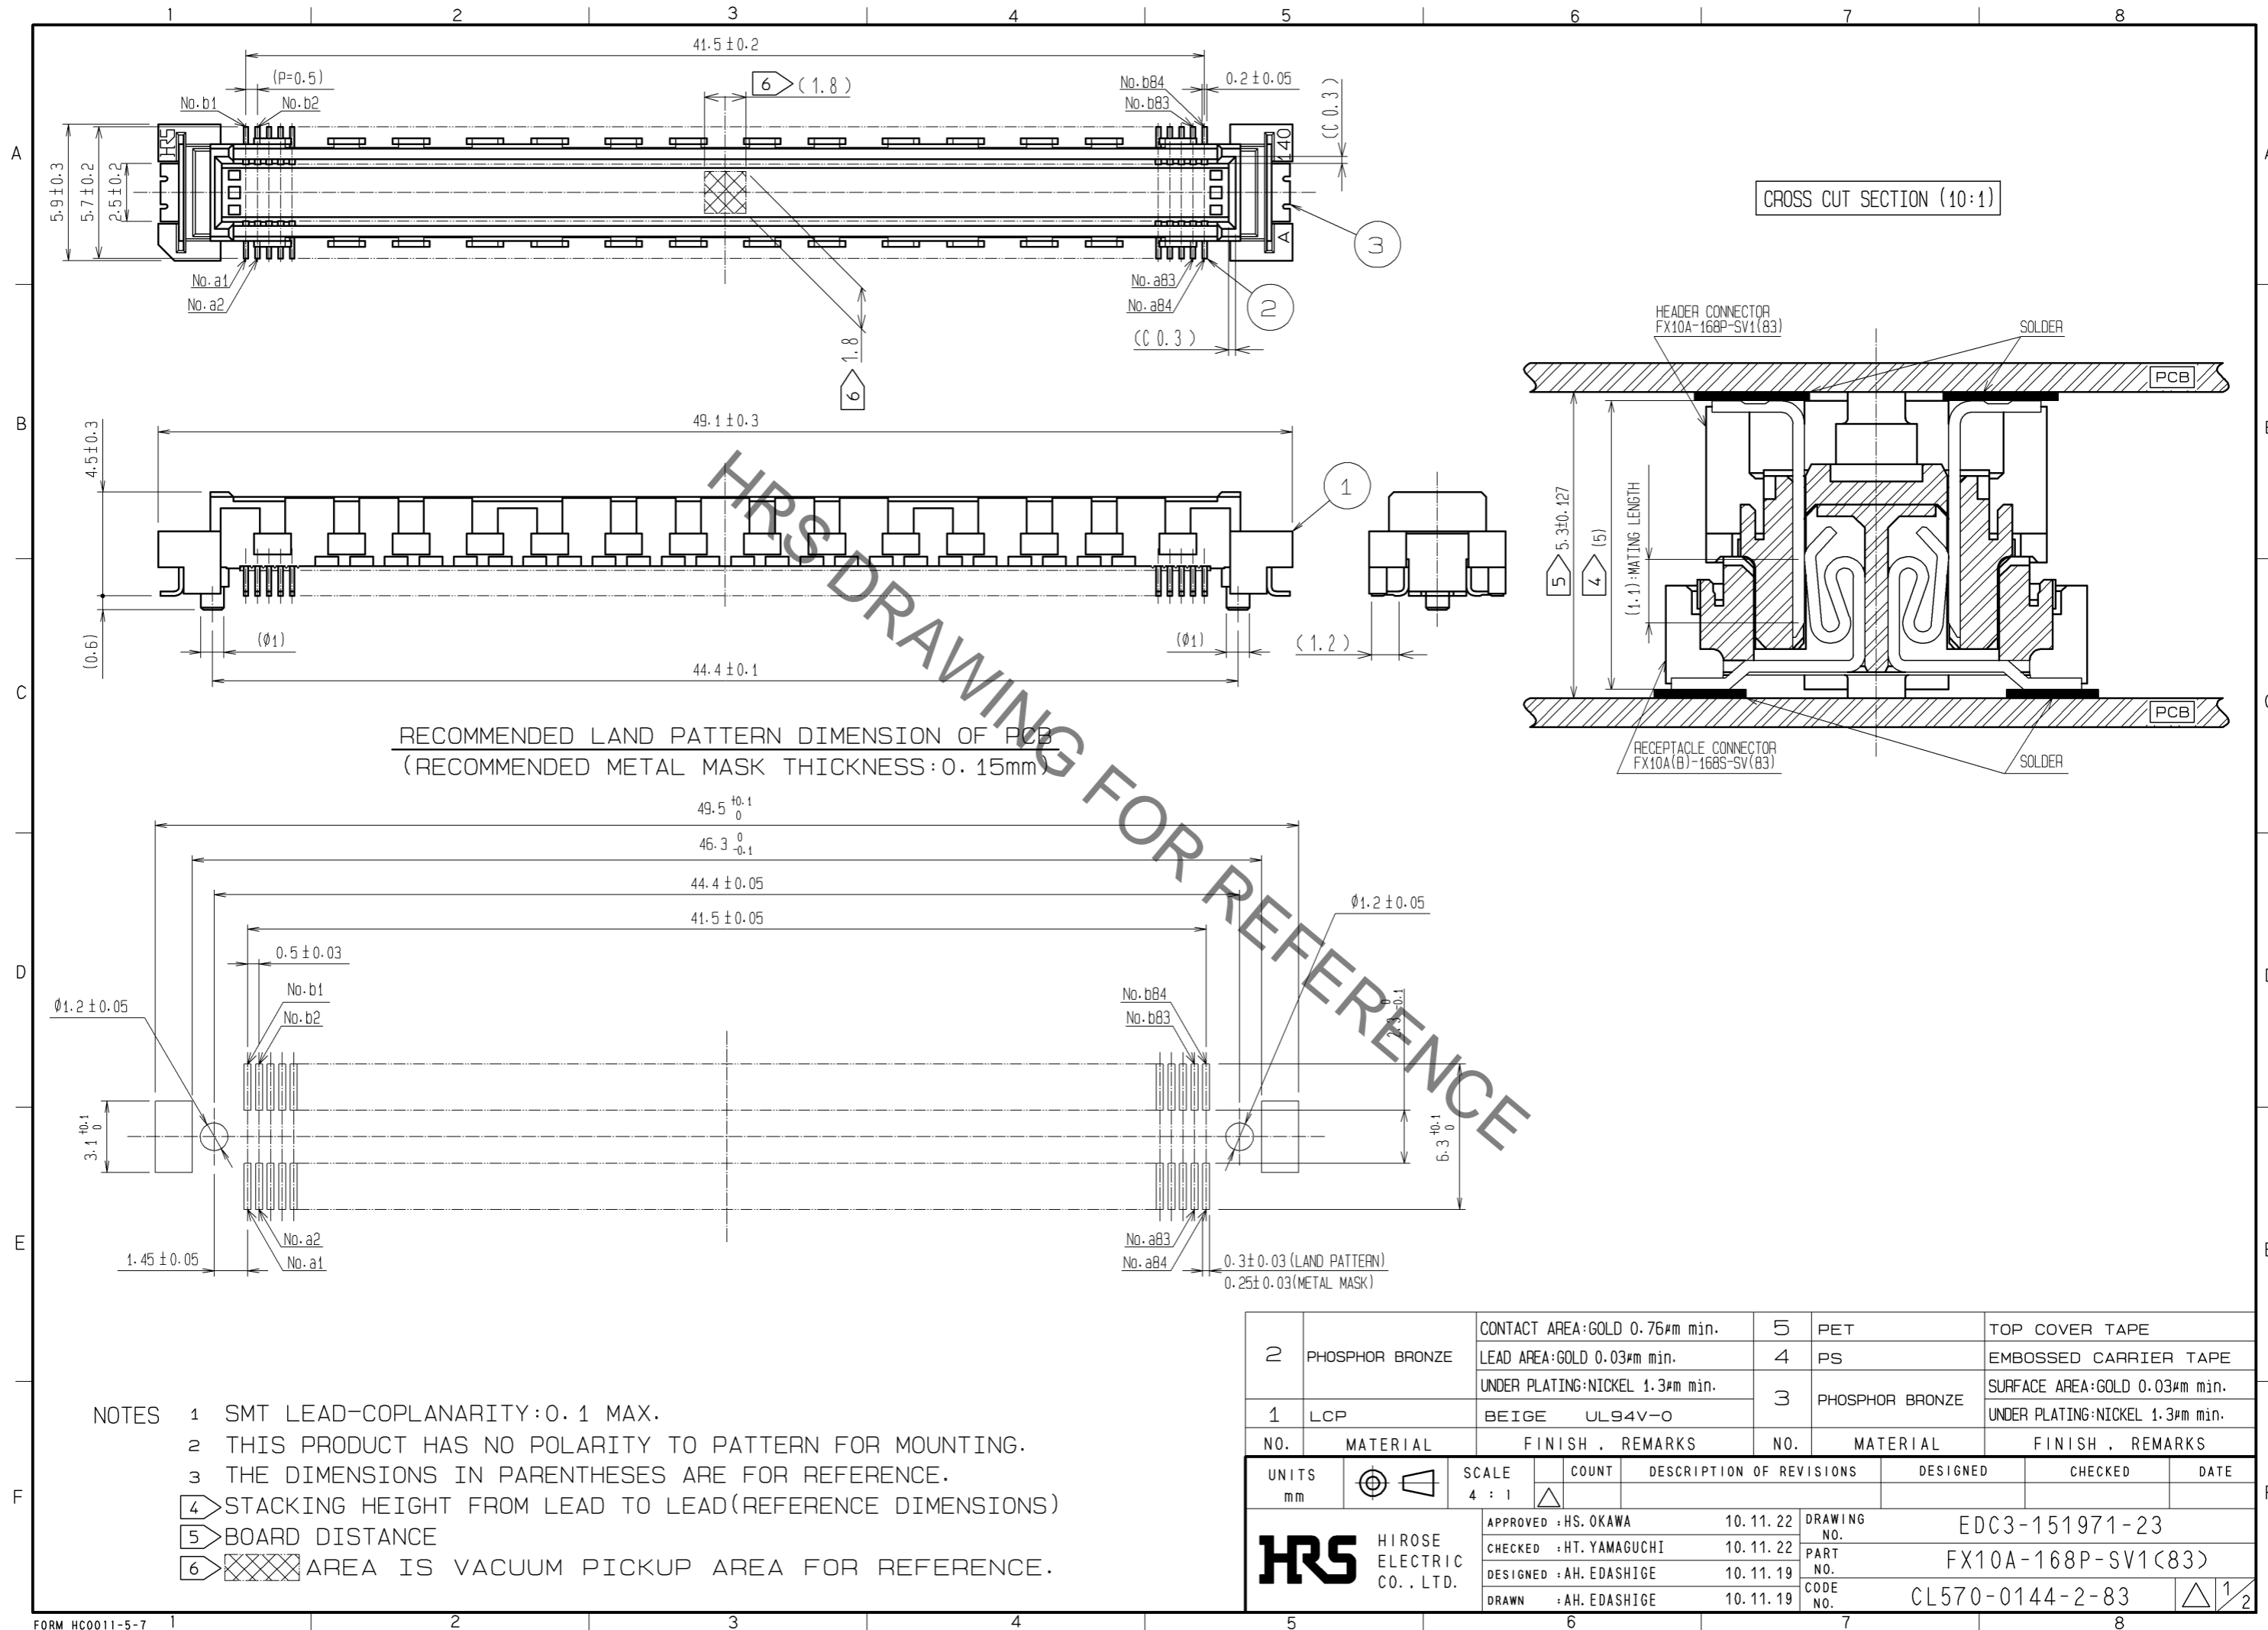

Aug.1.2021 Copyright 2021 HIROSE ELECTRIC CO., LTD. All Rights Reserved.
In case of consideration for using Automotive equipment / device which demand high reliability, kindly contact our sales window correspondents.