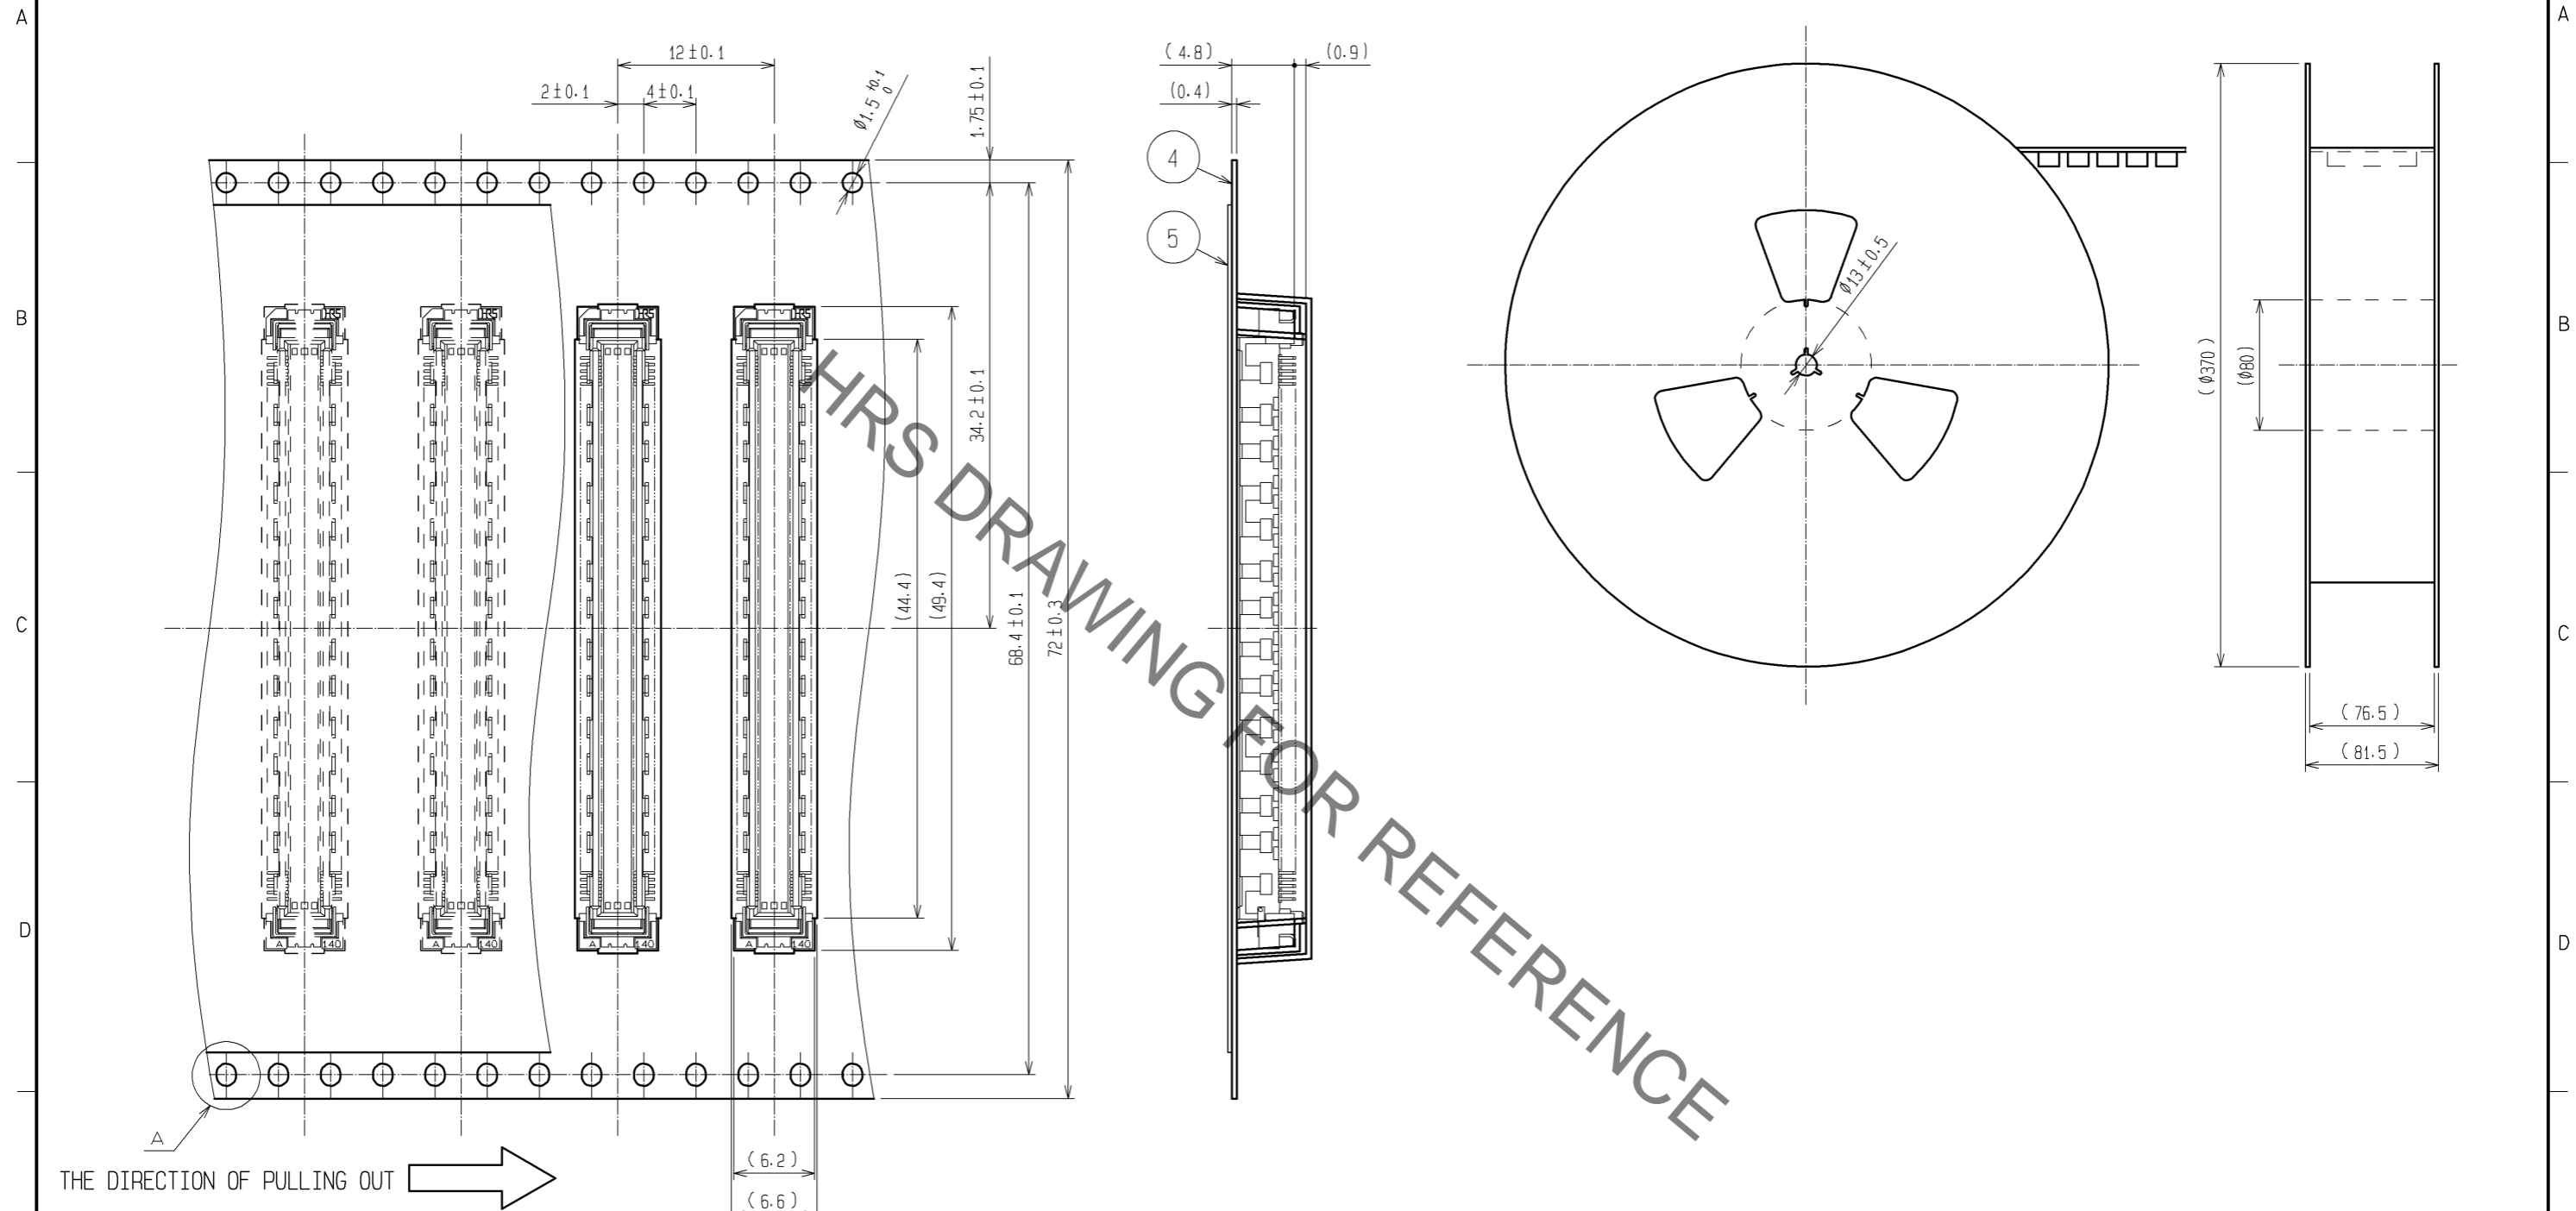

# DRAWING FOR PACKING(2:1)

REELED DIMENSION(FREE)

- NOTES
- 1 REEL : 1000 CONNECTORS.
  - 2 MINIMUM 10 COMPARTMENTS FROM BOTH REEL ENDS REMAIN EMPTY.
  - 3 THIS PRODUCT HAS NO POLARITY TO TAPE AND REEL PACKAGING.
  - 4 THE DIMENSIONS IN PARENTHESES ARE FOR REFERENCE.

<b>HRS</b>	DRAWING NO.	EDC3-151971-23
	PART NO.	FX10A-168P-SV1(83)
	CODE NO.	CL570-0144-2-83
		$\triangle$ 2/2