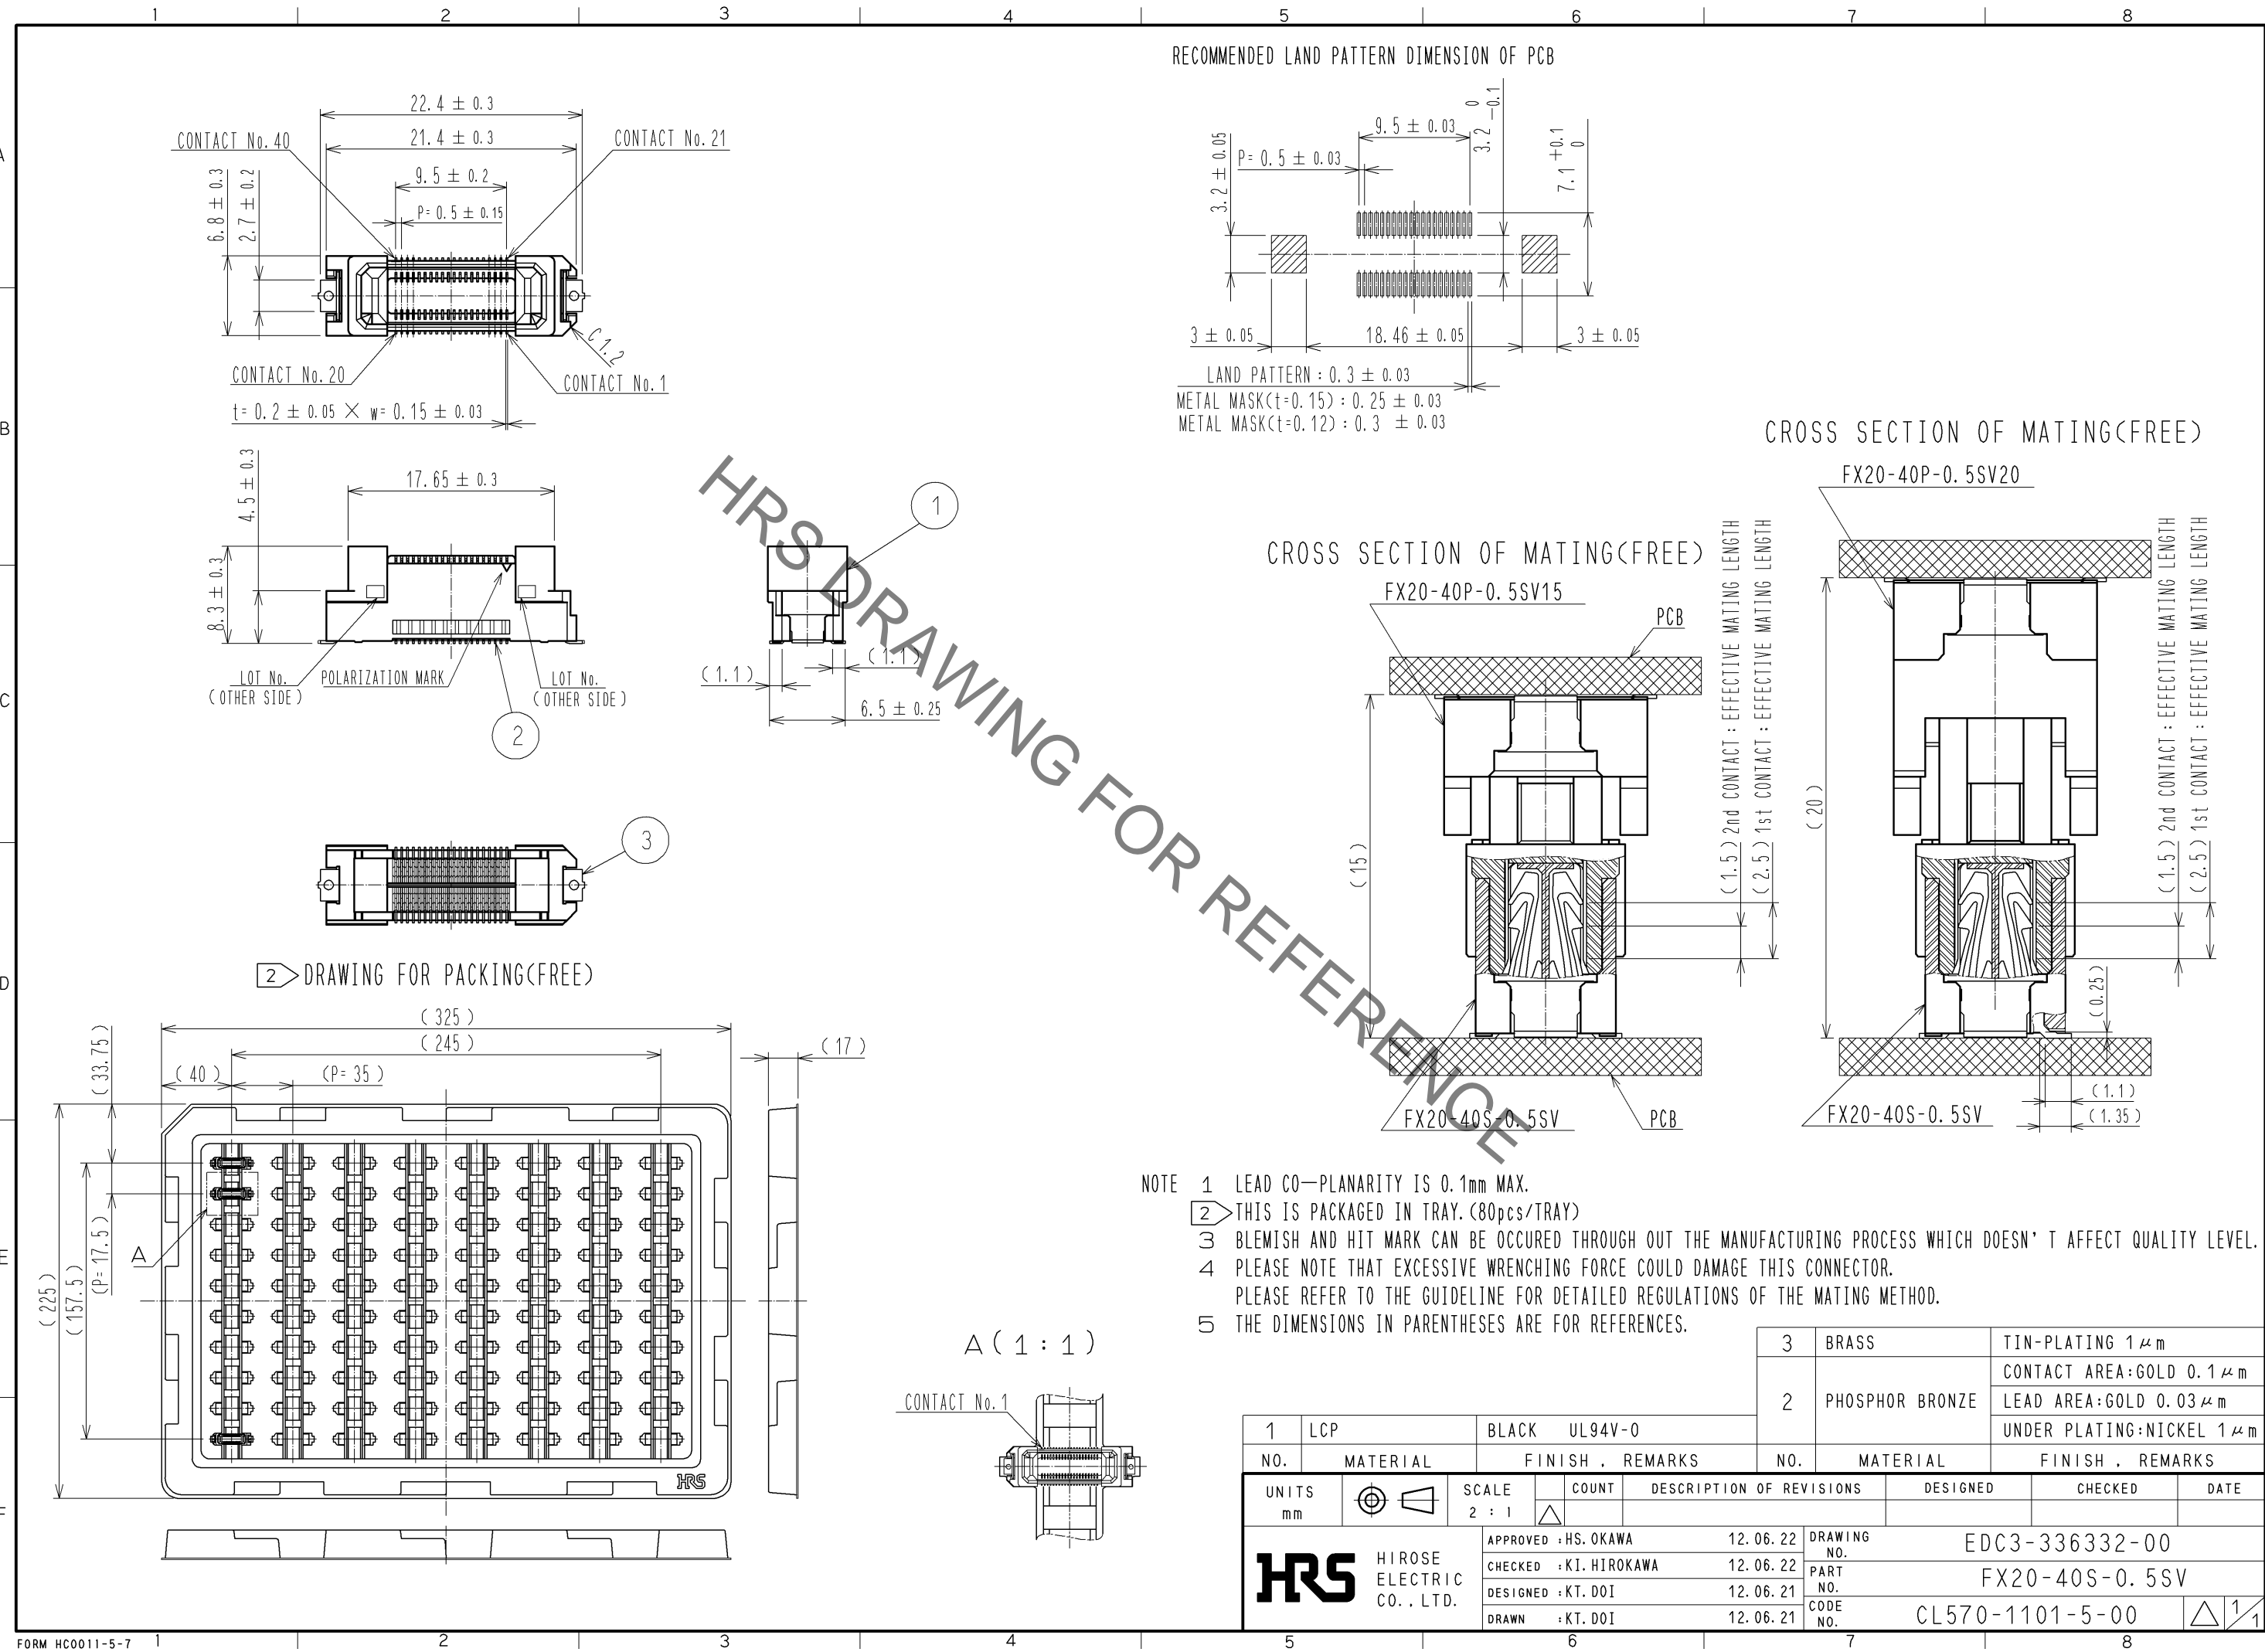

1	LCP	BLACK	UL94V-0	3	BRASS	TIN-PLATING $1 \mu m$		
NO.	MATERIAL	FINISH	REMARKS	NO.	MATERIAL	FINISH	REMARKS	
				2	PHOSPHOR BRONZE	CONTACT AREA: GOLD $0.1 \mu m$		
						LEAD AREA: GOLD $0.03 \mu m$		
						UNDER PLATING: NICKEL $1 \mu m$		
UNITS	\odot	SCALE	COUNT	DESCRIPTION OF REVISIONS		DESIGNED	CHECKED	DATE
mm		2 : 1	\triangle	APPROVED : HS. OKAWA	12.06.22			
HRS HIROSE ELECTRIC CO., LTD.				CHECKED : KI. HIROKAWA	12.06.22	DRAWING NO.		EDC3-336332-00
				DESIGNED : KT. DOI	12.06.21	PART NO.		FX20-40S-0.5SV
				DRAWN : KT. DOI	12.06.21	CODE NO.		CL570-1101-5-00