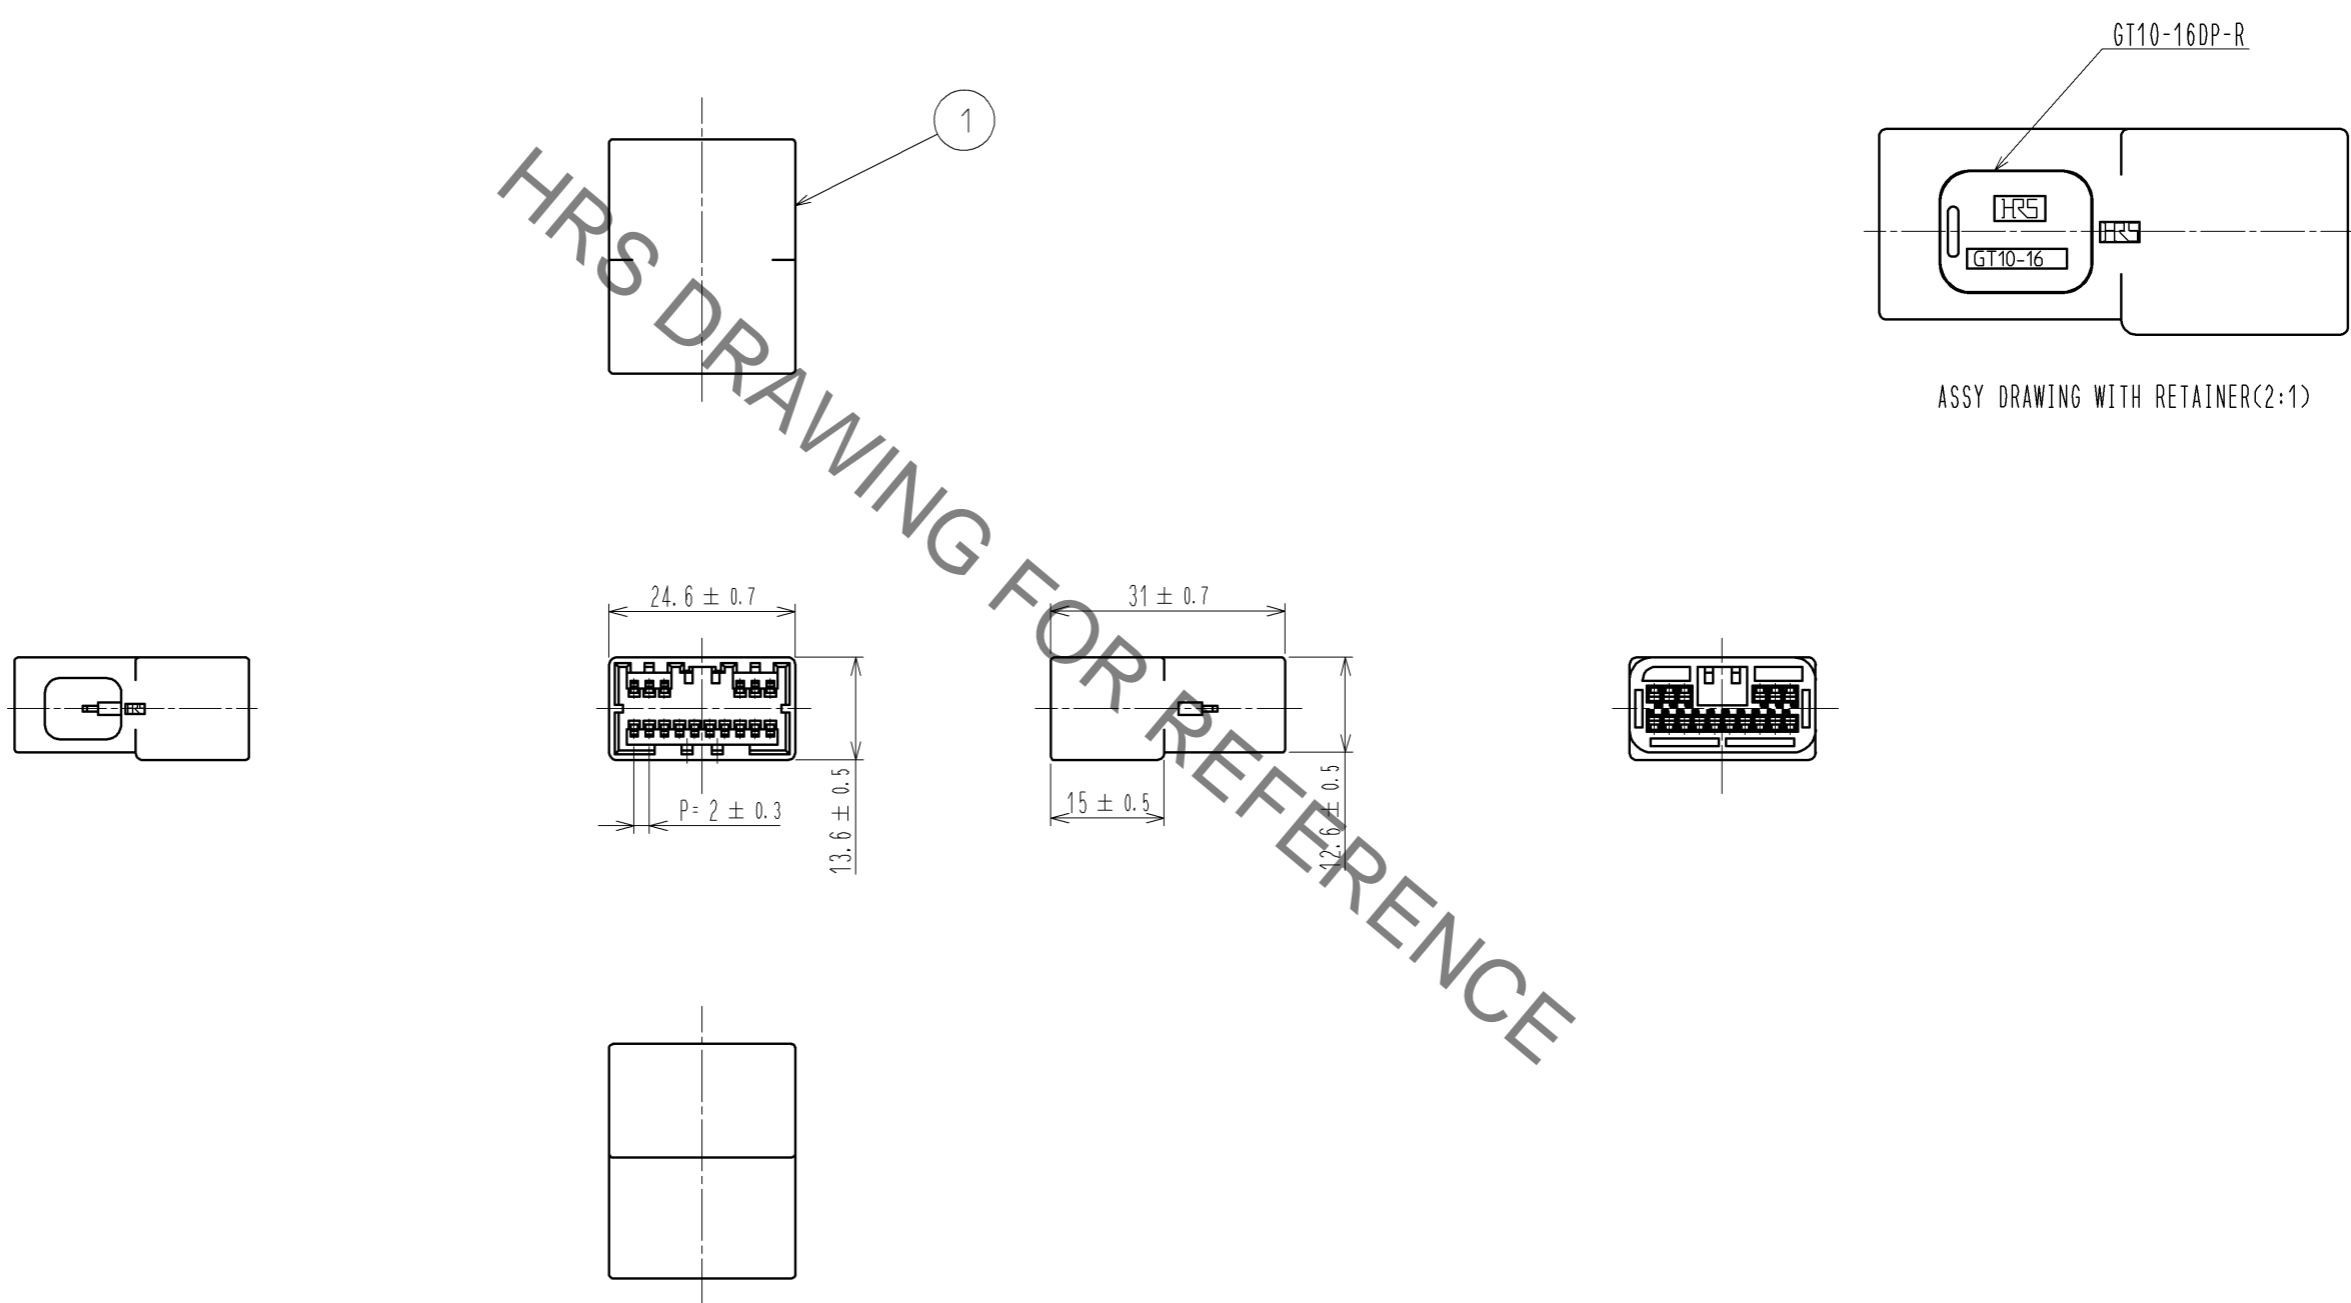

ELV. RoHS COMPLIANT

HRS DRAWING FOR REFERENCE

NO.		MATERIAL		FINISH . REMARKS		1	PBT	LIGHT GRAY		
UNITS mm		SCALE 1 : 1		COUNT		DESCRIPTION OF REVISIONS		DESIGNED	CHECKED	DATE
HIROSE ELECTRIC CO., LTD.		APPROVED : AR. SHIRAI		08. 03. 27		DRAWING NO.		EDC3-165312-00		
		CHECKED : AR. SHIRAI		08. 03. 27		PART NO.		GT10-16DP-HU		
		DESIGNED : YN. KADOTA		08. 03. 27		CODE NO.		CL760-0004-2-00		
		DRAWN : YN. KADOTA		08. 03. 27						
								1/1		