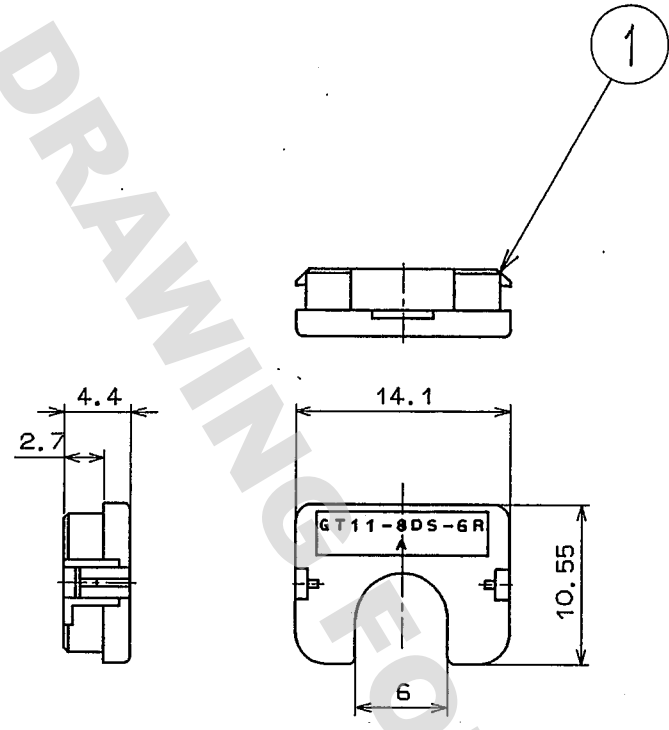

ELV. RoHS COMPLIANT

1	PBT	SKY BLUE					
NO.	MATERIAL	FINISH, REMARKS	NO.	MATERIAL	FINISH, REMARKS		
CODE NO. (OLD)	CL		DRAWN	DESIGNED	CHECKED	APPROVED	RELEASED
			S.KURIYA	A.SHIRAI	<i>K. Aoto</i>	<i>K. Aoto</i>	
			03.7.6	96.9.22	07.7.9	07.7.9	
DRAWING NO. EDC4-165291			PART NO. GT11-8DS-6R				
SACLE 2 : 1			CODE NO. CL761-0018-3				
UNITS mm			HRS HIROSE ELECTRIC CO.,LTD.				